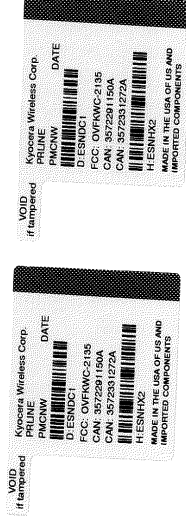

LABEL INFORMATION

The FCC label is shown on the following page. The label is located inside the cellular phone's rear battery compartment as shown in the external photographs exhibit.

2135 FCC Label full size

2135 FCC Label enlarged