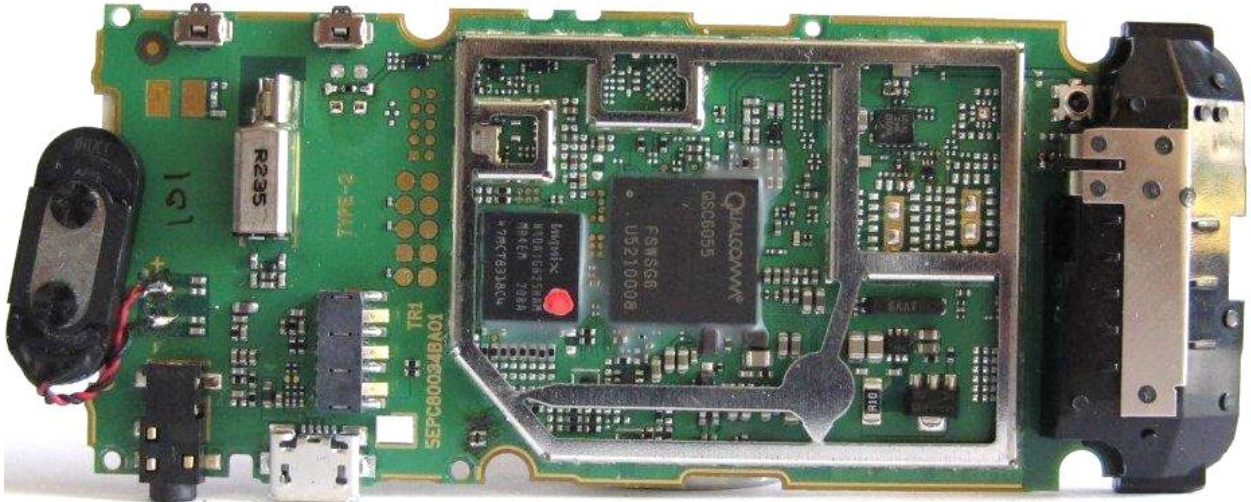

Applicant:	Kyocera
FCC ID:	OVF-K33BIC04
Report #:	CT-S1310-8-0612-R0

EXHIBIT 8: INTERNAL PHOTOS

CDMA
Antenna

Applicant:	Kyocera
FCC ID:	OVF-K33BIC04
Report #:	CT-S1310-8-0612-R0

Applicant:	Kyocera
FCC ID:	OVF-K33BIC04
Report #:	CT-S1310-8-0612-R0

Applicant:	Kyocera
FCC ID:	OVF-K33BIC04
Report #:	CT-S1310-8-0612-R0