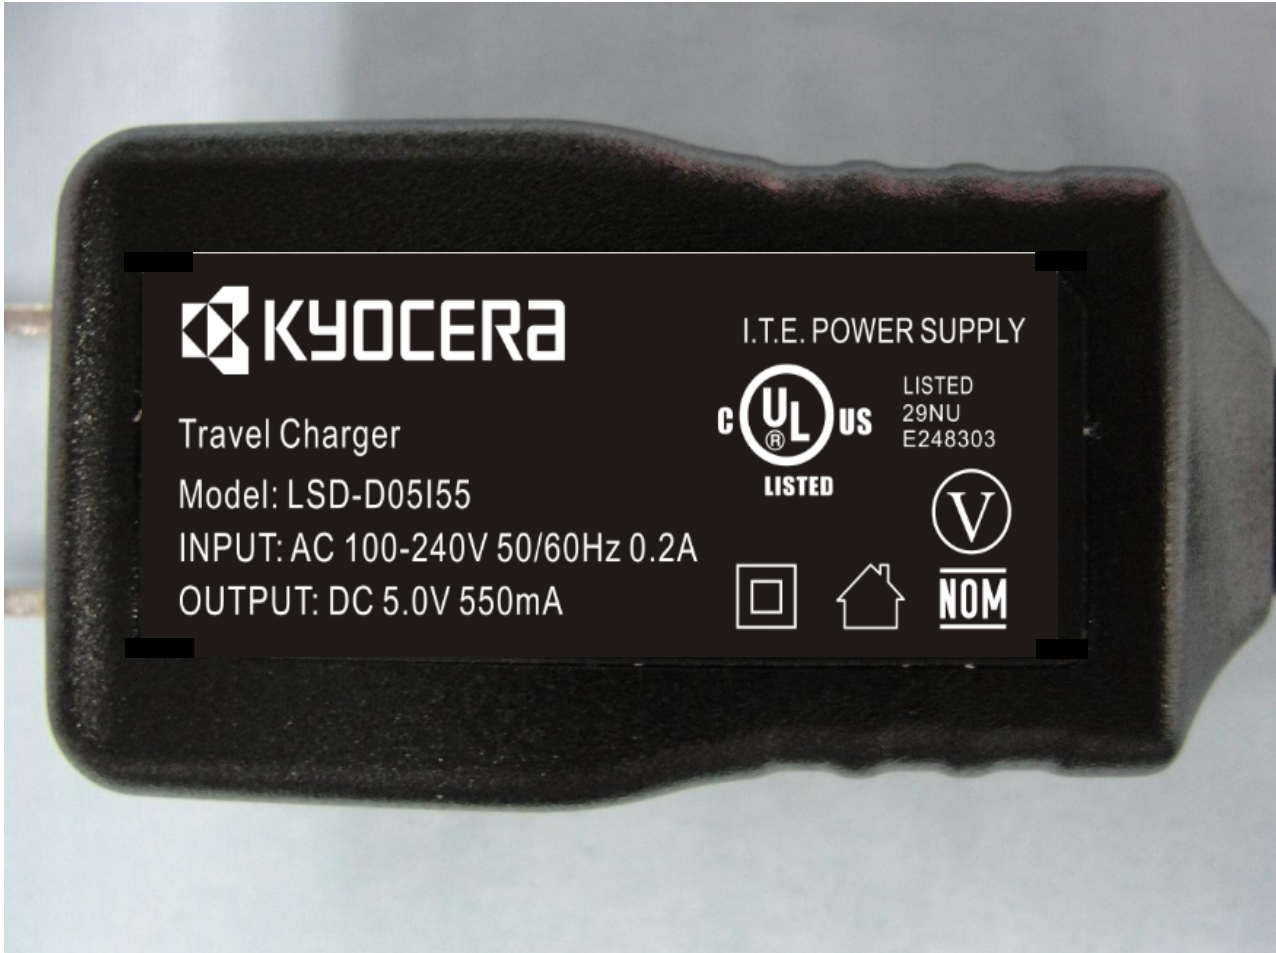

Brand Name: Kyocera / Model Name: C4700