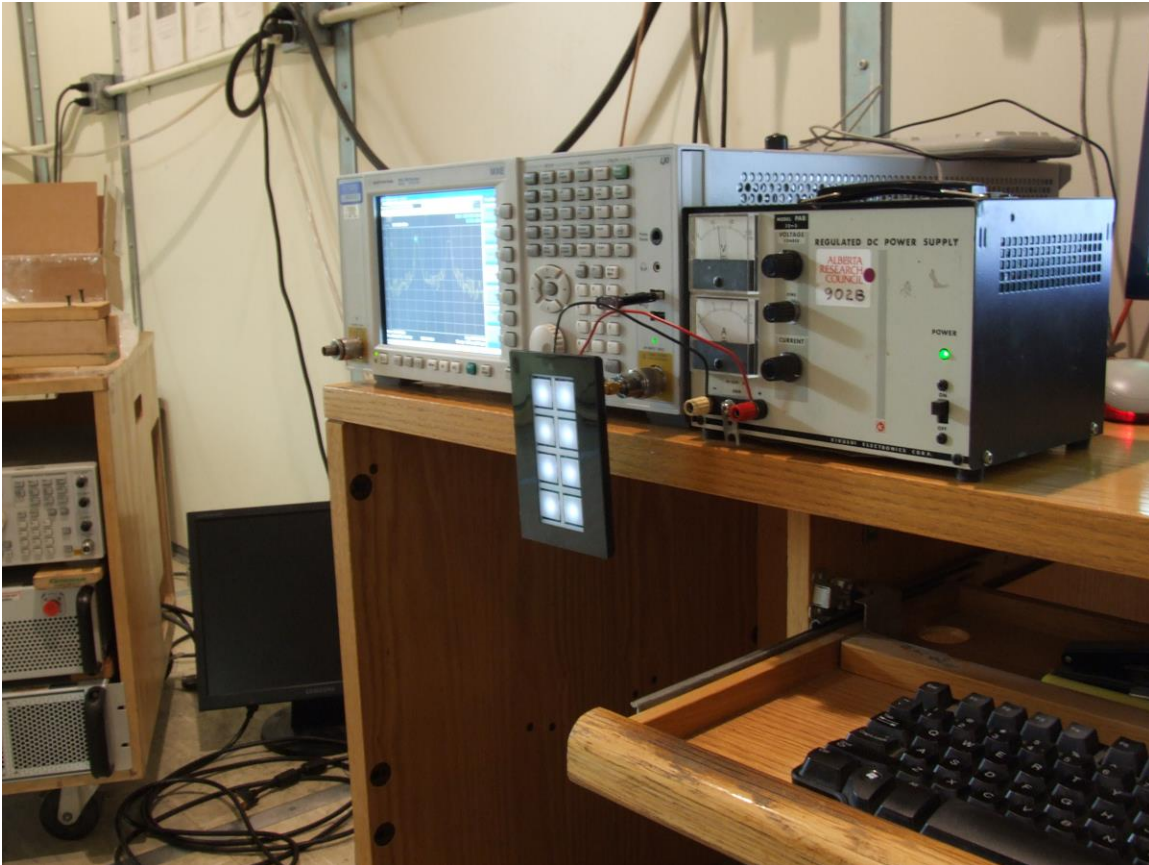

Test setup, Conducted RF at antenna port:

### **Radiated RF Emission**

See test report for EUT position assessment for radiated emission measurement.

Test setup, Radiated RF below 1 GHz:

Test setup, Radiated RF above 1 GHz: