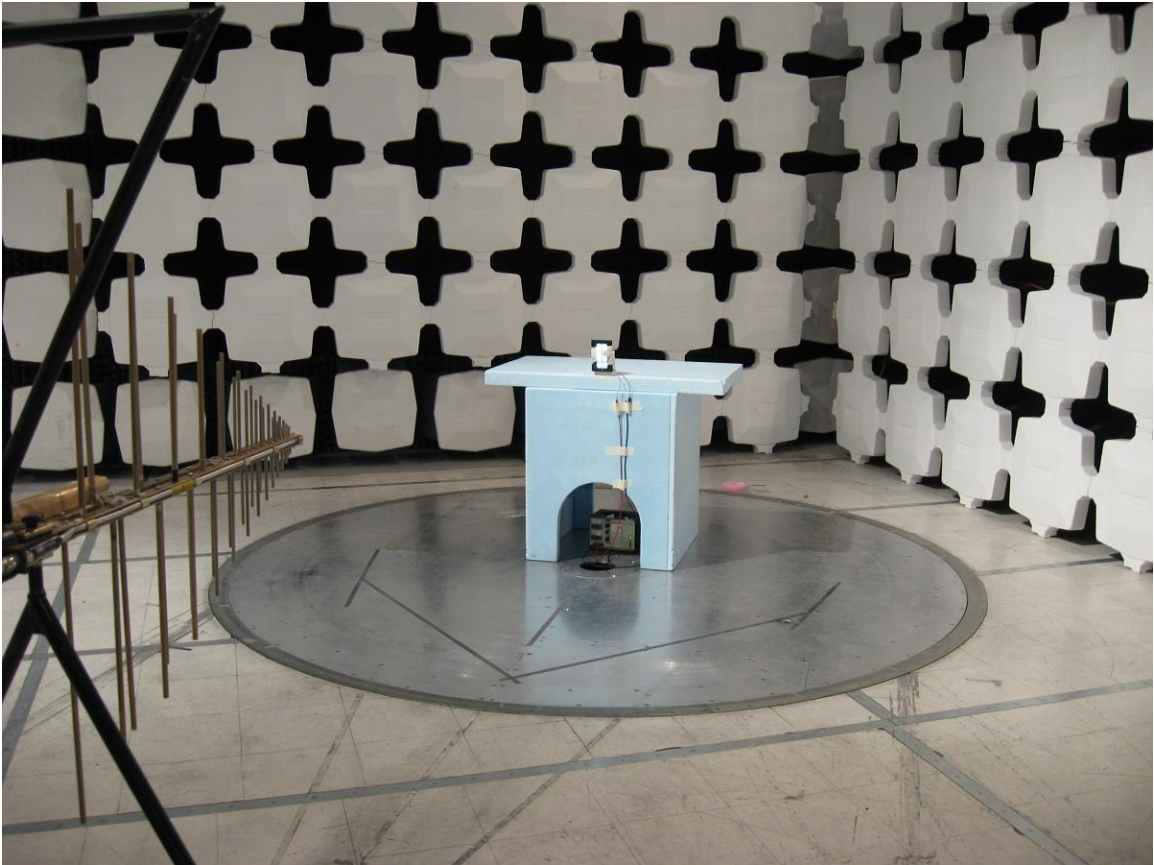

Test setup, Conducted RF at antenna port:

### **Radiated RF Emission**

See test report for EUT position assessment for radiated emission measurement.

Test setup, Radiated RF below 1 GHz:

Test setup, Radiated RF above 1 GHz: