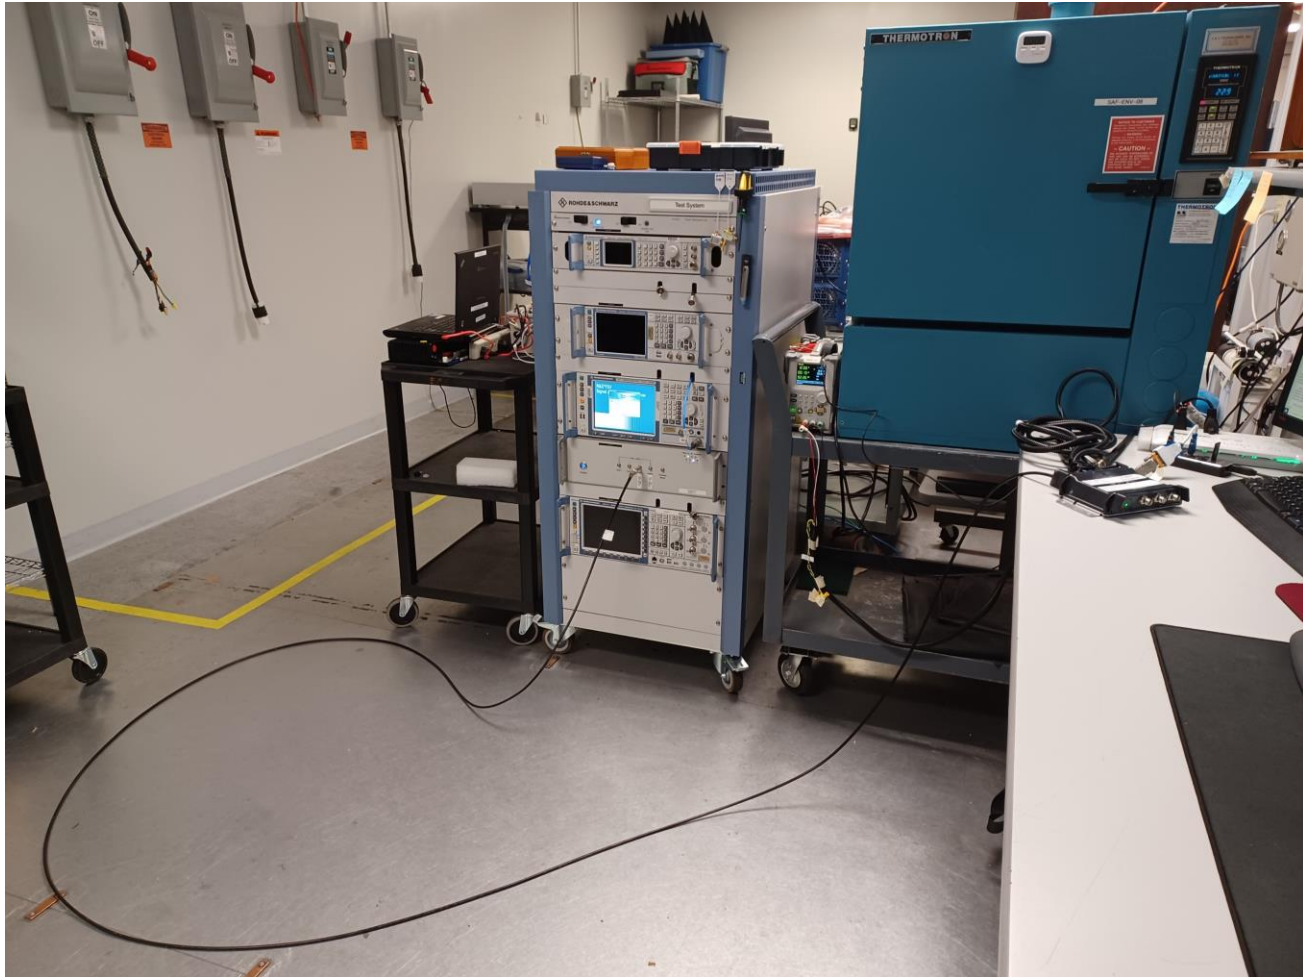

TEST SETUP PHOTOS

FCC ID: OV5-MA4R

IC: 11137A-MA4R

WHEN YOU NEED TO BE SURE

WWW.SGS.COM

WHEN YOU NEED TO BE SURE