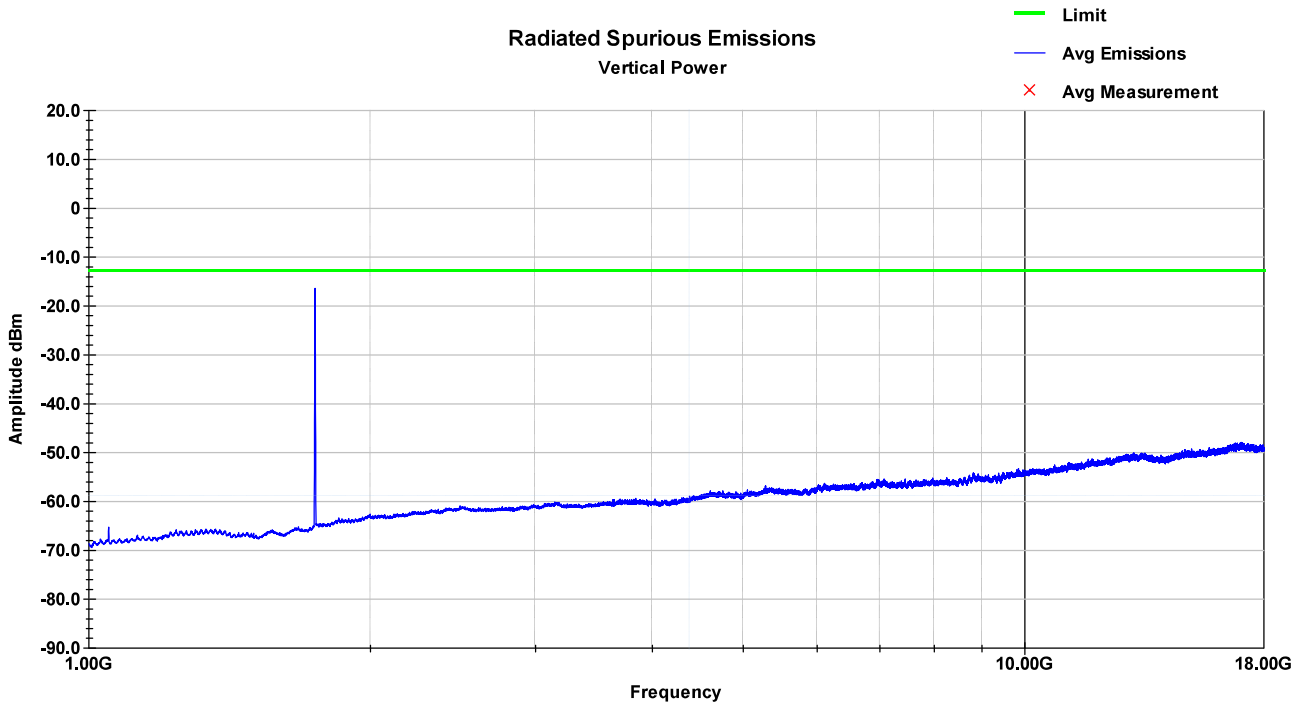

LTE Band 41 – HCH – 1-18GHz – Horizontal

8.14 Test Data – LTE Band 66

LTE Band 66 – LCH – 30-1000MHz – Vertical

LTE Band 66 – LCH – 30-1000MHz – Horizontal

LTE Band 66 – LCH – 1-18GHz – Vertical

LTE Band 66 – LCH – 1-18G Hz – Horizontal

LTE Band 66 – MCH – 30-1000MHz – Vertical

LTE Band 66 – MCH – 30-1000MHz – Horizontal

LTE Band 66 – MCH – 1-18GHz – Vertical

LTE Band 66 – MCH – 1-18G Hz – Horizontal