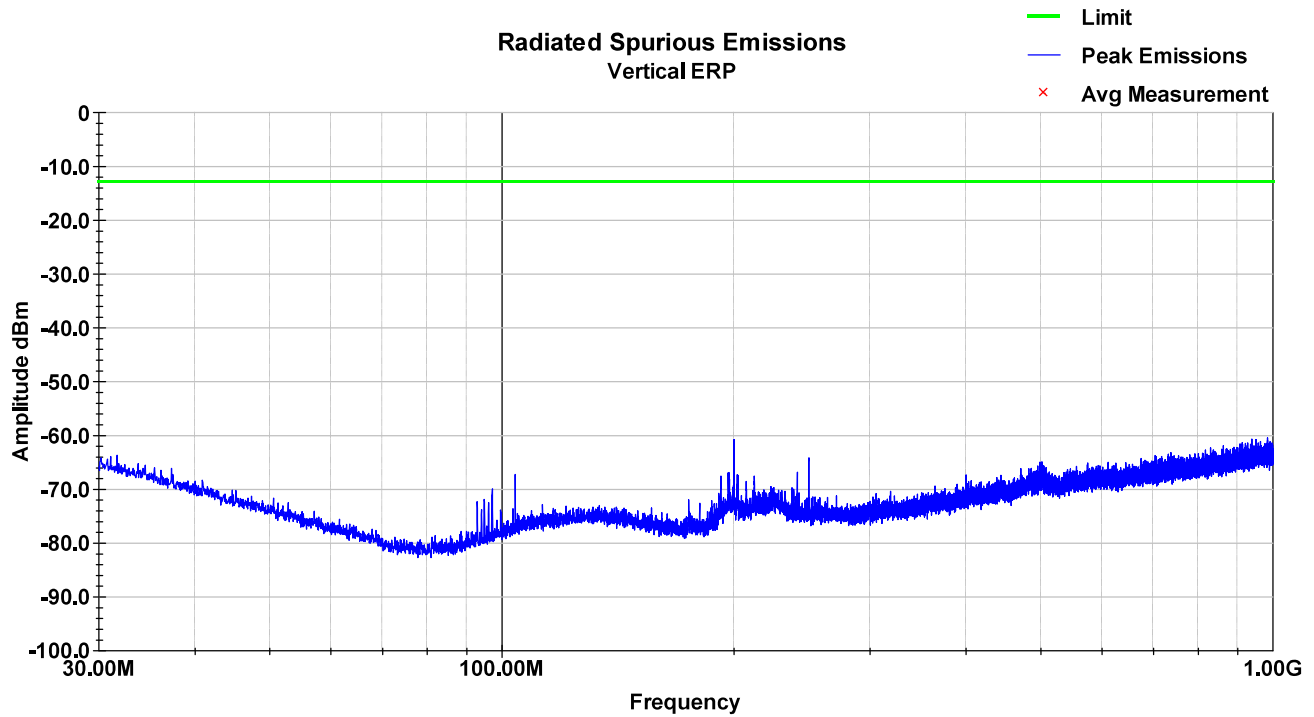

LTE Band 41 – HCH – 1-18GHz – Horizontal

8.14 Test Data – LTE Band 66

LTE Band 66 – LCH – 30-1000MHz – Vertical

LTE Band 66 – LCH – 30-1000MHz – Horizontal

LTE Band 66 – LCH – 1-18GHz – Vertical

LTE Band 66 – LCH – 1-18G Hz – Horizontal

LTE Band 66 – MCH – 30-1000MHz – Vertical

LTE Band 66 – MCH – 30-1000MHz – Horizontal

LTE Band 66 – MCH – 1-18GHz – Vertical

LTE Band 66 – MCH – 1-18G Hz – Horizontal