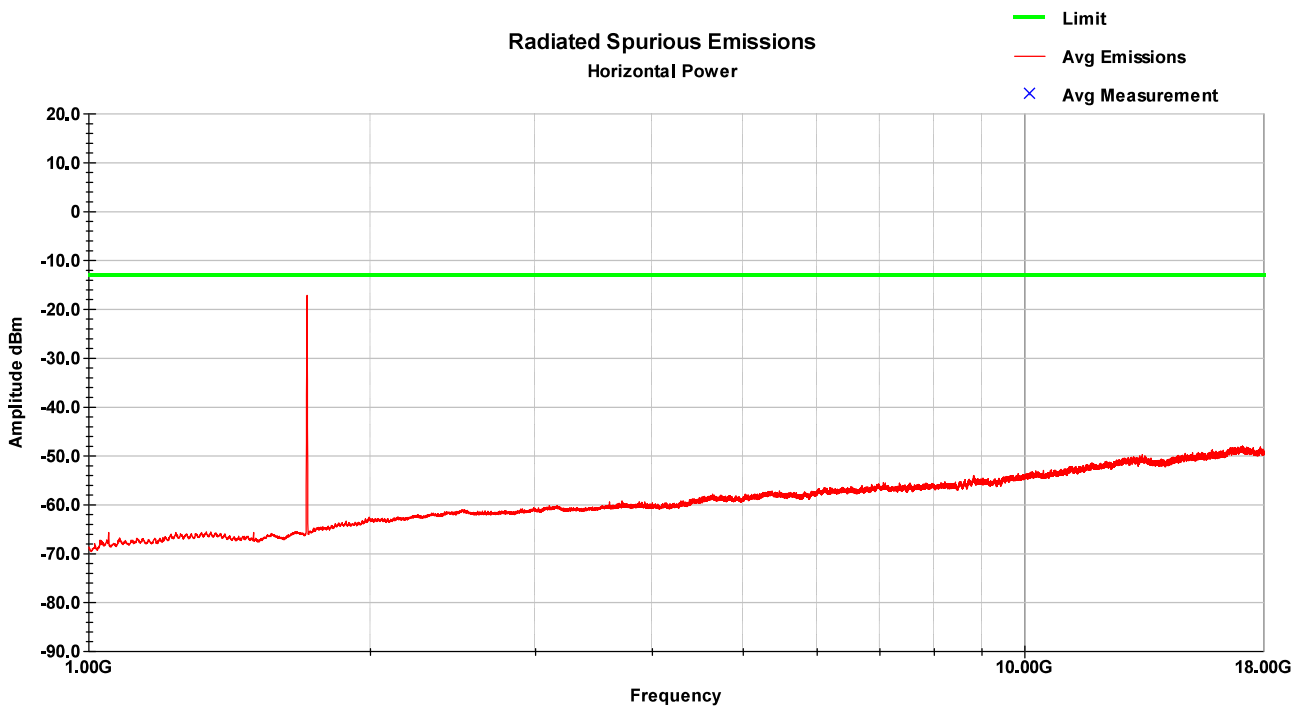

LTE Band 41 – HCH – 1-18GHz – Horizontal

8.14 Test Data – LTE Band 66

LTE Band 66 – LCH – 30-1000MHz – Vertical

LTE Band 66 – LCH – 30-1000MHz – Horizontal

LTE Band 66 – LCH – 1-18GHz – Vertical

LTE Band 66 – LCH – 1-18G Hz – Horizontal

LTE Band 66 – MCH – 30-1000MHz – Vertical

LTE Band 66 – MCH – 30-1000MHz – Horizontal

LTE Band 66 – MCH – 1-18GHz – Vertical

LTE Band 66 – MCH – 1-18G Hz – Horizontal