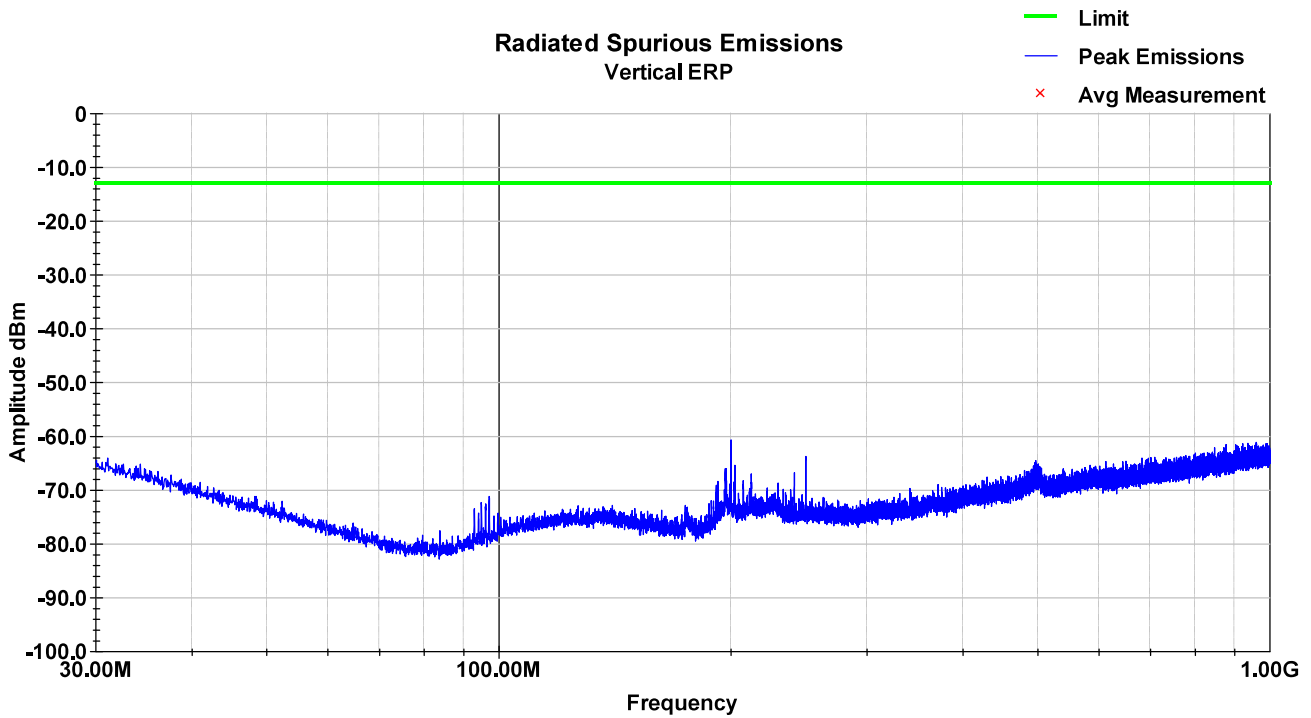

LTE Band 41 – MCH – 1-18GHz – Vertical

LTE Band 41 – MCH – 1-18GHz – Horizontal

LTE Band 41 – HCH – 30-1000MHz – Vertical

LTE Band 41 – HCH – 30-1000MHz – Horizontal

LTE Band 41 – HCH – 1-18GHz – Vertical

LTE Band 41 – HCH – 1-18GHz – Horizontal

8.14 Test Data – LTE Band 66

LTE Band 66 – LCH – 30-1000MHz – Vertical

LTE Band 66 – LCH – 30-1000MHz – Horizontal

LTE Band 66 – LCH – 1-18GHz – Vertical

LTE Band 66 – LCH – 1-18G Hz – Horizontal

LTE Band 66 – MCH – 30-1000MHz – Vertical

LTE Band 66 – MCH – 30-1000MHz – Horizontal

LTE Band 66 – MCH – 1-18GHz – Vertical

LTE Band 66 – MCH – 1-18G Hz – Horizontal