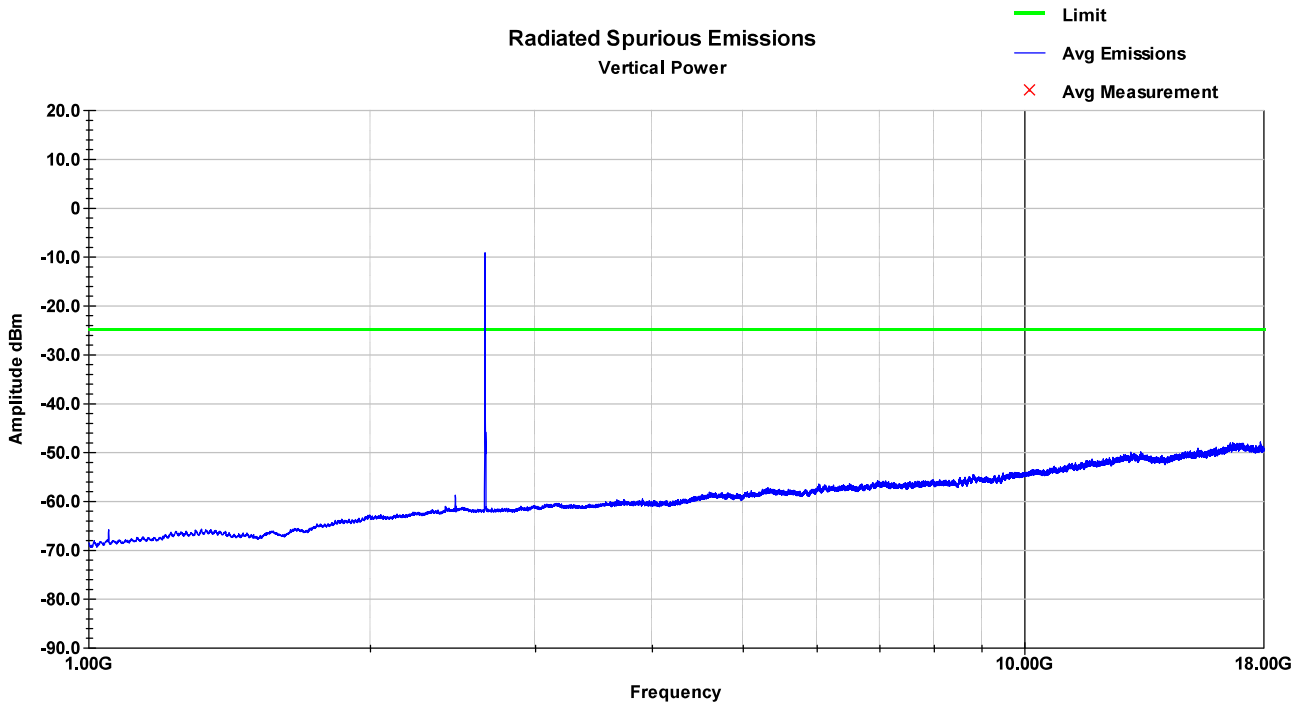

LTE Band 41 – MCH – 1-18GHz – Vertical

LTE Band 41 – MCH – 1-18GHz – Horizontal

LTE Band 41 – HCH – 30-1000MHz – Vertical

LTE Band 41 – HCH – 30-1000MHz – Horizontal

LTE Band 41 – HCH – 1-18GHz – Vertical

LTE Band 41 – HCH – 1-18GHz – Horizontal

8.14 Test Data – LTE Band 66

LTE Band 66 – LCH – 30-1000MHz – Vertical

LTE Band 66 – LCH – 30-1000MHz – Horizontal

LTE Band 66 – LCH – 1-18GHz – Vertical

LTE Band 66 – LCH – 1-18G Hz – Horizontal

LTE Band 66 – MCH – 30-1000MHz – Vertical

LTE Band 66 – MCH – 30-1000MHz – Horizontal

LTE Band 66 – MCH – 1-18GHz – Vertical

LTE Band 66 – MCH – 1-18G Hz – Horizontal