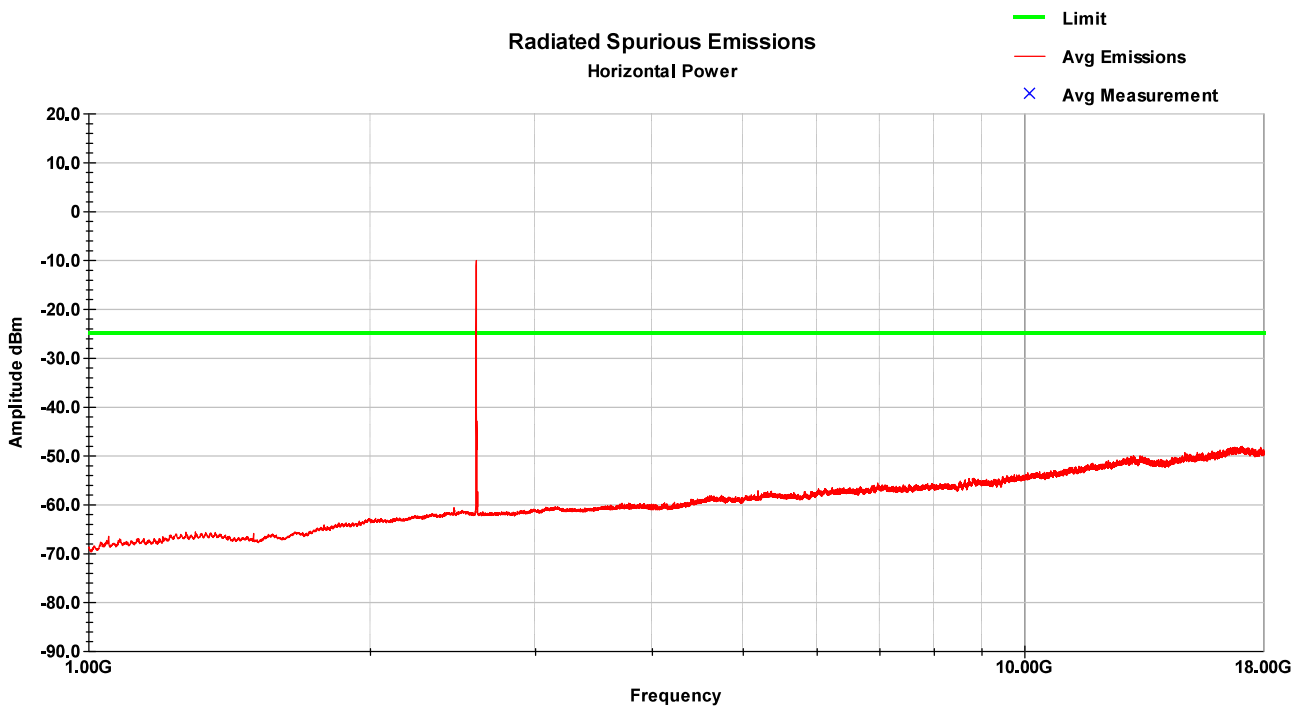

LTE Band 41 – MCH – 1-18GHz – Vertical

LTE Band 41 – MCH – 1-18GHz – Horizontal

LTE Band 41 – HCH – 30-1000MHz – Vertical

LTE Band 41 – HCH – 30-1000MHz – Horizontal

LTE Band 41 – HCH – 1-18GHz – Vertical

LTE Band 41 – HCH – 1-18GHz – Horizontal

8.14 Test Data – LTE Band 66

LTE Band 66 – LCH – 30-1000MHz – Vertical

LTE Band 66 – LCH – 30-1000MHz – Horizontal

LTE Band 66 – LCH – 1-18GHz – Vertical

LTE Band 66 – LCH – 1-18G Hz – Horizontal

LTE Band 66 – MCH – 30-1000MHz – Vertical

LTE Band 66 – MCH – 30-1000MHz – Horizontal

LTE Band 66 – MCH – 1-18GHz – Vertical

LTE Band 66 – MCH – 1-18G Hz – Horizontal