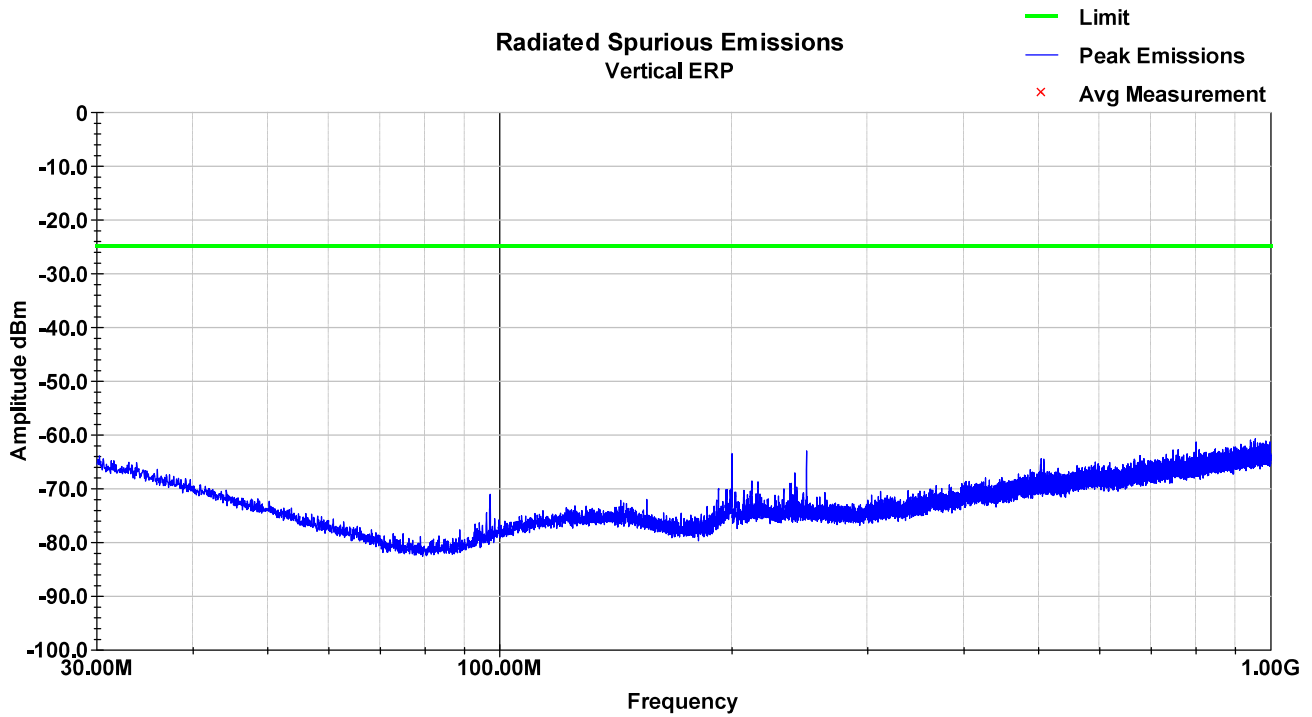

LTE Band 41 – MCH – 1-18GHz – Vertical

LTE Band 41 – MCH – 1-18GHz – Horizontal

LTE Band 41 – HCH – 30-1000MHz – Vertical

LTE Band 41 – HCH – 30-1000MHz – Horizontal

LTE Band 41 – HCH – 1-18GHz – Vertical

LTE Band 41 – HCH – 1-18GHz – Horizontal

8.14 Test Data – LTE Band 66

LTE Band 66 – LCH – 30-1000MHz – Vertical

LTE Band 66 – LCH – 30-1000MHz – Horizontal

LTE Band 66 – LCH – 1-18GHz – Vertical

LTE Band 66 – LCH – 1-18G Hz – Horizontal

LTE Band 66 – MCH – 30-1000MHz – Vertical

LTE Band 66 – MCH – 30-1000MHz – Horizontal

LTE Band 66 – MCH – 1-18GHz – Vertical

LTE Band 66 – MCH – 1-18G Hz – Horizontal