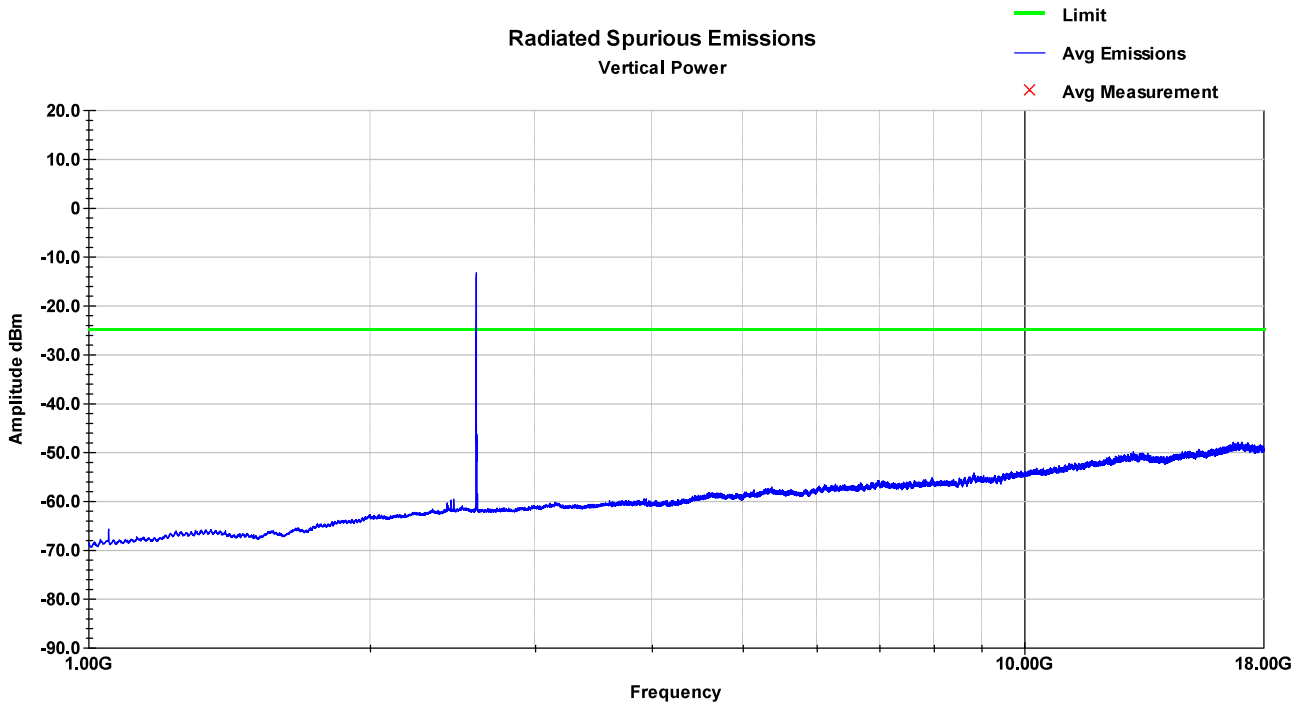

LTE Band 41 – MCH – 1-18GHz – Vertical

LTE Band 41 – MCH – 1-18GHz – Horizontal

LTE Band 41 – HCH – 30-1000MHz – Vertical

LTE Band 41 – HCH – 30-1000MHz – Horizontal

LTE Band 41 – HCH – 1-18GHz – Vertical

LTE Band 41 – HCH – 1-18GHz – Horizontal

8.14 Test Data – LTE Band 66

LTE Band 66 – LCH – 30-1000MHz – Vertical

LTE Band 66 – LCH – 30-1000MHz – Horizontal

LTE Band 66 – LCH – 1-18GHz – Vertical

LTE Band 66 – LCH – 1-18G Hz – Horizontal

LTE Band 66 – MCH – 30-1000MHz – Vertical

LTE Band 66 – MCH – 30-1000MHz – Horizontal

LTE Band 66 – MCH – 1-18GHz – Vertical

LTE Band 66 – MCH – 1-18G Hz – Horizontal