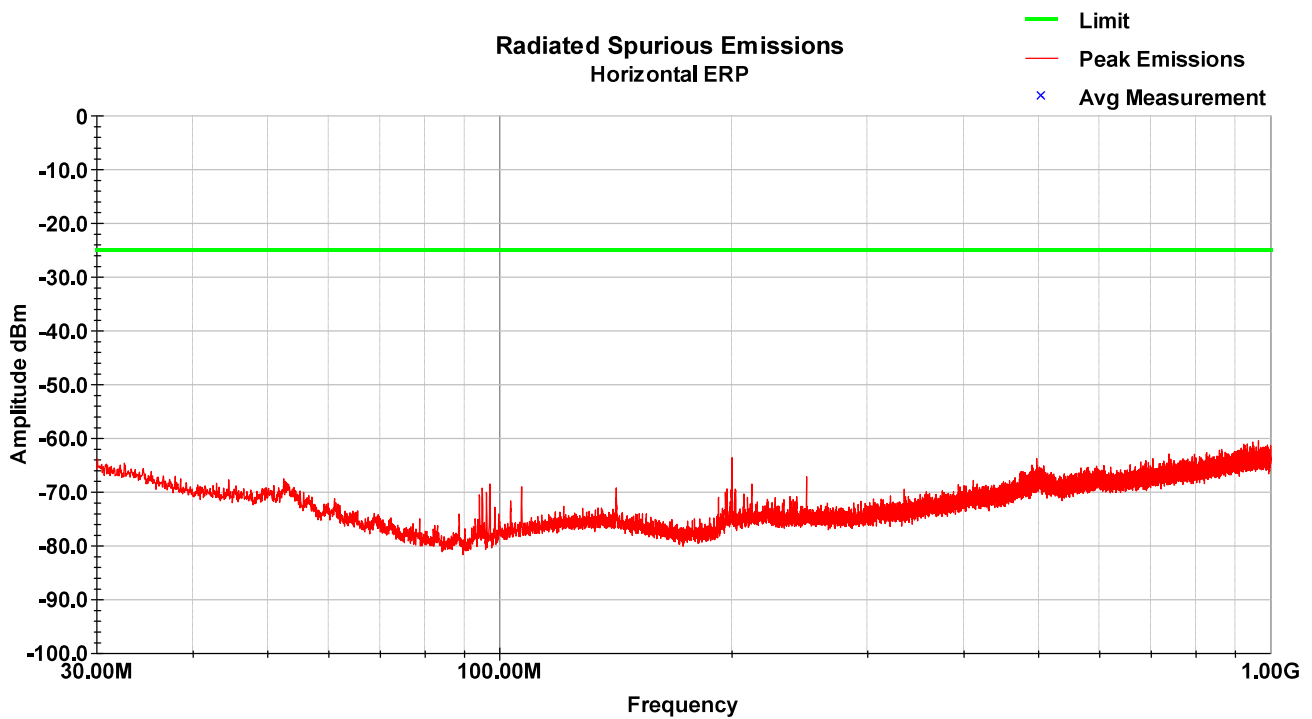

LTE Band 41 – MCH – 1-18GHz – Vertical

LTE Band 41 – MCH – 1-18GHz – Horizontal

LTE Band 41 – HCH – 30-1000MHz – Vertical

LTE Band 41 – HCH – 30-1000MHz – Horizontal

LTE Band 41 – HCH – 1-18GHz – Vertical

LTE Band 41 – HCH – 1-18GHz – Horizontal

8.14 Test Data – LTE Band 66

LTE Band 66 – LCH – 30-1000MHz – Vertical

LTE Band 66 – LCH – 30-1000MHz – Horizontal

LTE Band 66 – LCH – 1-18GHz – Vertical

LTE Band 66 – LCH – 1-18G Hz – Horizontal

LTE Band 66 – MCH – 30-1000MHz – Vertical

LTE Band 66 – MCH – 30-1000MHz – Horizontal

LTE Band 66 – MCH – 1-18GHz – Vertical

LTE Band 66 – MCH – 1-18G Hz – Horizontal