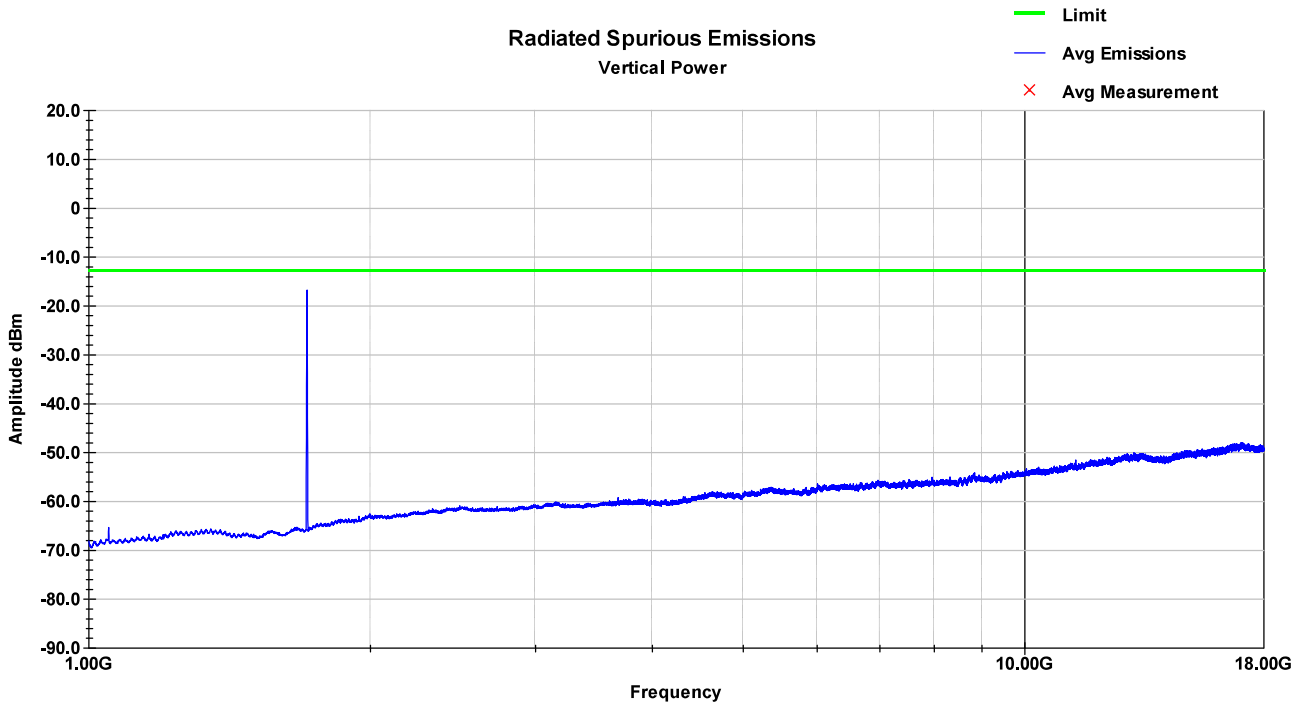

LTE Band 41 – HCH – 1-18GHz – Horizontal

8.14 Test Data – LTE Band 66

LTE Band 66 – LCH – 30-1000MHz – Vertical

LTE Band 66 – LCH – 30-1000MHz – Horizontal

LTE Band 66 – LCH – 1-18GHz – Vertical

LTE Band 66 – LCH – 1-18G Hz – Horizontal

LTE Band 66 – MCH – 30-1000MHz – Vertical

LTE Band 66 – MCH – 30-1000MHz – Horizontal

LTE Band 66 – MCH – 1-18GHz – Vertical

LTE Band 66 – MCH – 1-18G Hz – Horizontal