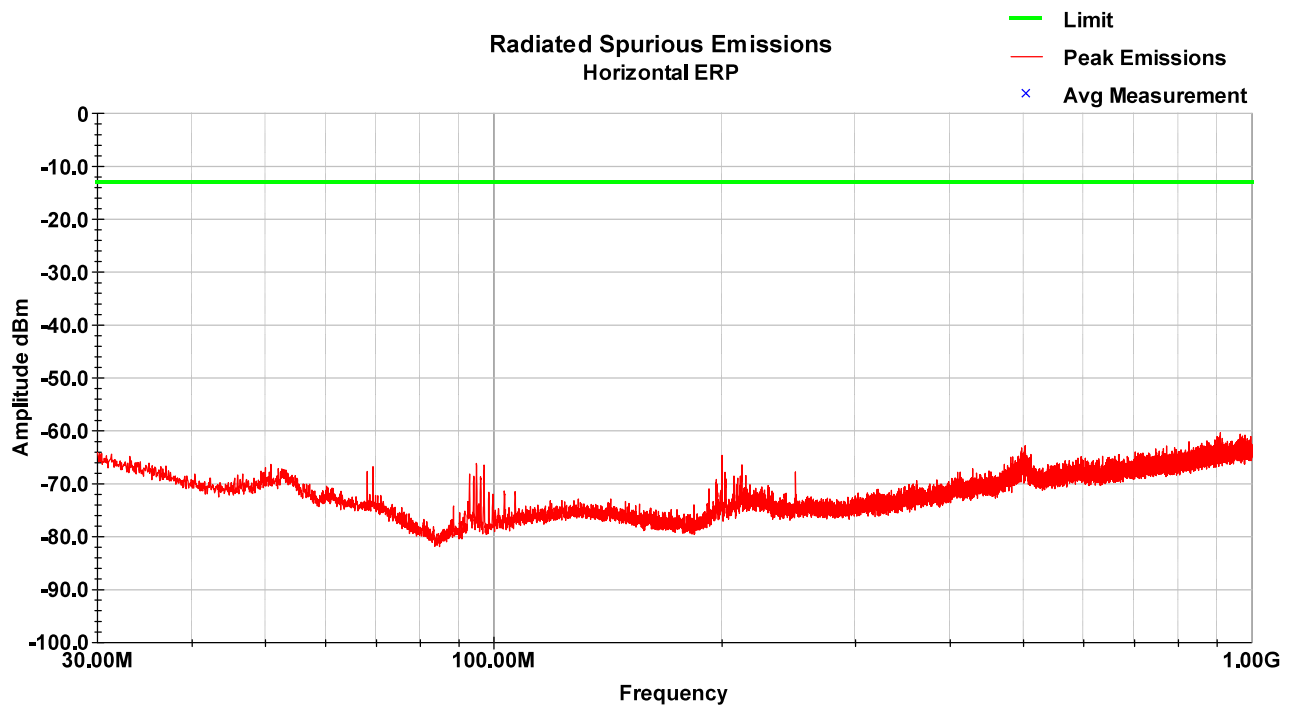

LTE Band 41 – HCH – 1-18GHz – Horizontal

8.14 Test Data – LTE Band 66

LTE Band 66 – LCH – 30-1000MHz – Vertical

LTE Band 66 – LCH – 30-1000MHz – Horizontal

LTE Band 66 – LCH – 1-18GHz – Vertical

LTE Band 66 – LCH – 1-18G Hz – Horizontal

LTE Band 66 – MCH – 30-1000MHz – Vertical

LTE Band 66 – MCH – 30-1000MHz – Horizontal

LTE Band 66 – MCH – 1-18GHz – Vertical

LTE Band 66 – MCH – 1-18G Hz – Horizontal