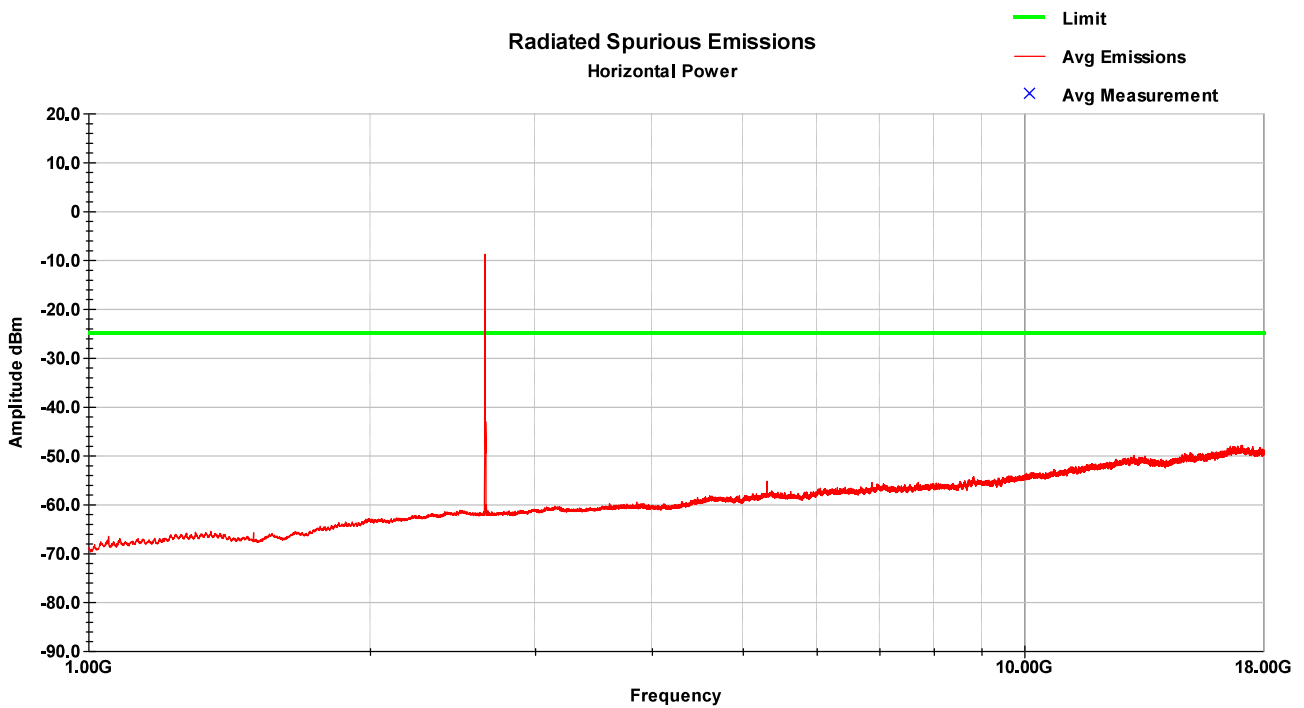

LTE Band 41 – MCH – 1-18GHz – Vertical

LTE Band 41 – MCH – 1-18GHz – Horizontal

LTE Band 41 – HCH – 30-1000MHz – Vertical

LTE Band 41 – HCH – 30-1000MHz – Horizontal

LTE Band 41 – HCH – 1-18GHz – Vertical

LTE Band 41 – HCH – 1-18GHz – Horizontal

8.14 Test Data – LTE Band 66

LTE Band 66 – LCH – 30-1000MHz – Vertical

LTE Band 66 – LCH – 30-1000MHz – Horizontal

LTE Band 66 – LCH – 1-18GHz – Vertical

LTE Band 66 – LCH – 1-18G Hz – Horizontal

LTE Band 66 – MCH – 30-1000MHz – Vertical

LTE Band 66 – MCH – 30-1000MHz – Horizontal

LTE Band 66 – MCH – 1-18GHz – Vertical

LTE Band 66 – MCH – 1-18G Hz – Horizontal