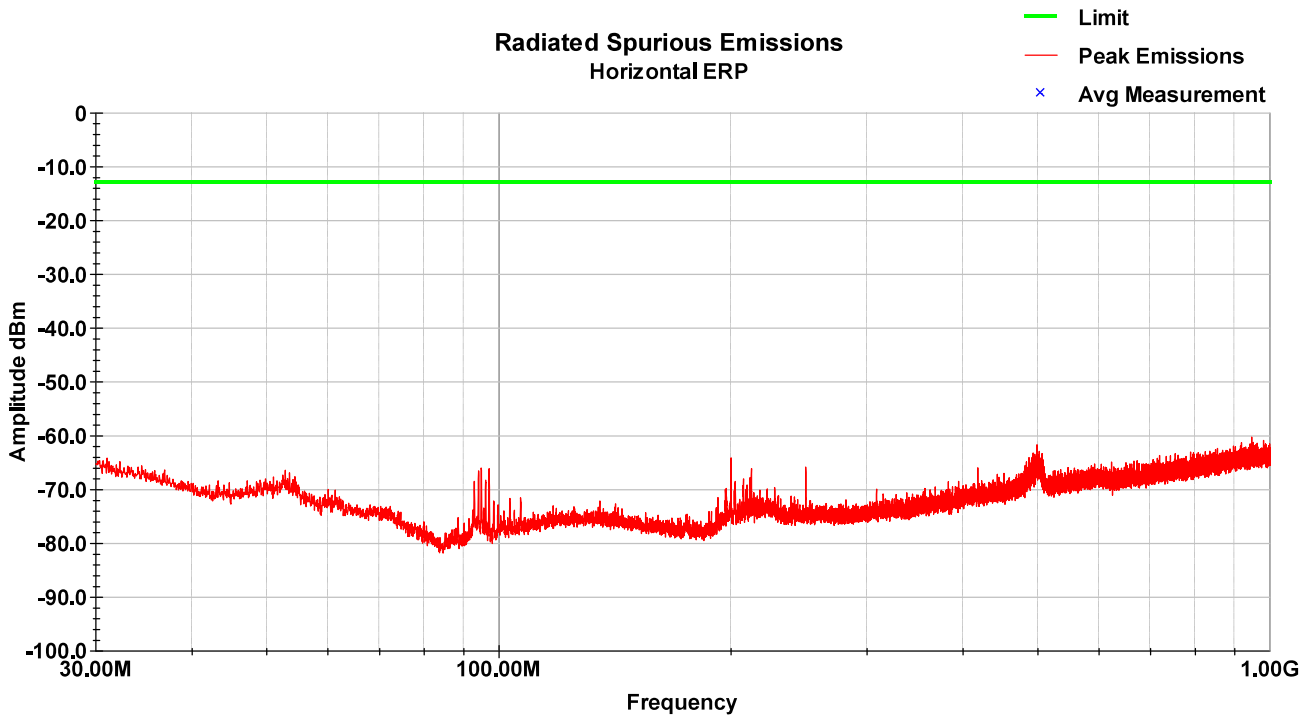

LTE Band 41 – HCH – 1-18GHz – Horizontal

8.14 Test Data – LTE Band 66

LTE Band 66 – LCH – 30-1000MHz – Vertical

LTE Band 66 – LCH – 30-1000MHz – Horizontal

LTE Band 66 – LCH – 1-18GHz – Vertical

LTE Band 66 – LCH – 1-18G Hz – Horizontal

LTE Band 66 – MCH – 30-1000MHz – Vertical

LTE Band 66 – MCH – 30-1000MHz – Horizontal

LTE Band 66 – MCH – 1-18GHz – Vertical

LTE Band 66 – MCH – 1-18G Hz – Horizontal