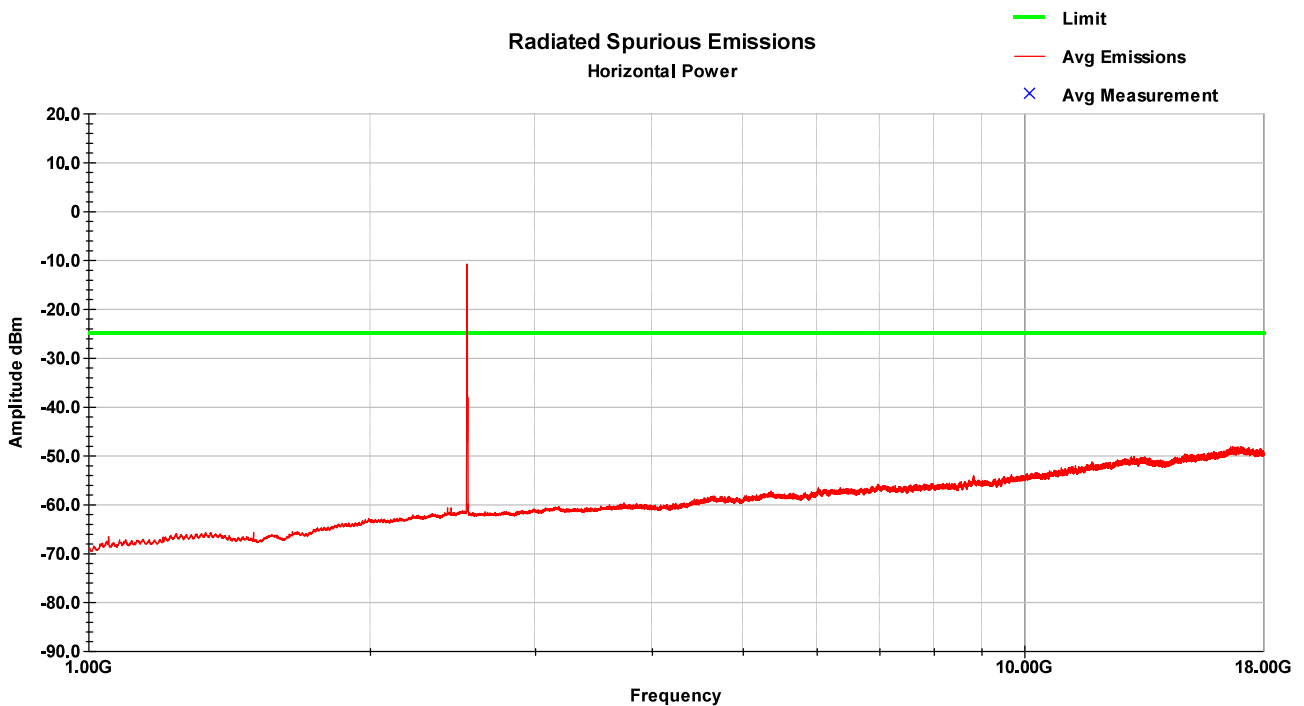

8.13 Test Data – LTE Band 41

LTE Band 41 – LCH – 30-1000MHz – Vertical

LTE Band 41 – LCH – 30-1000MHz – Horizontal

LTE Band 41 – LCH – 1-18GHz – Vertical

LTE Band 41 – LCH – 1-18GHz – Horizontal

LTE Band 41 – MCH – 30-1000MHz – Vertical

LTE Band 41 – MCH – 30-1000MHz – Horizontal