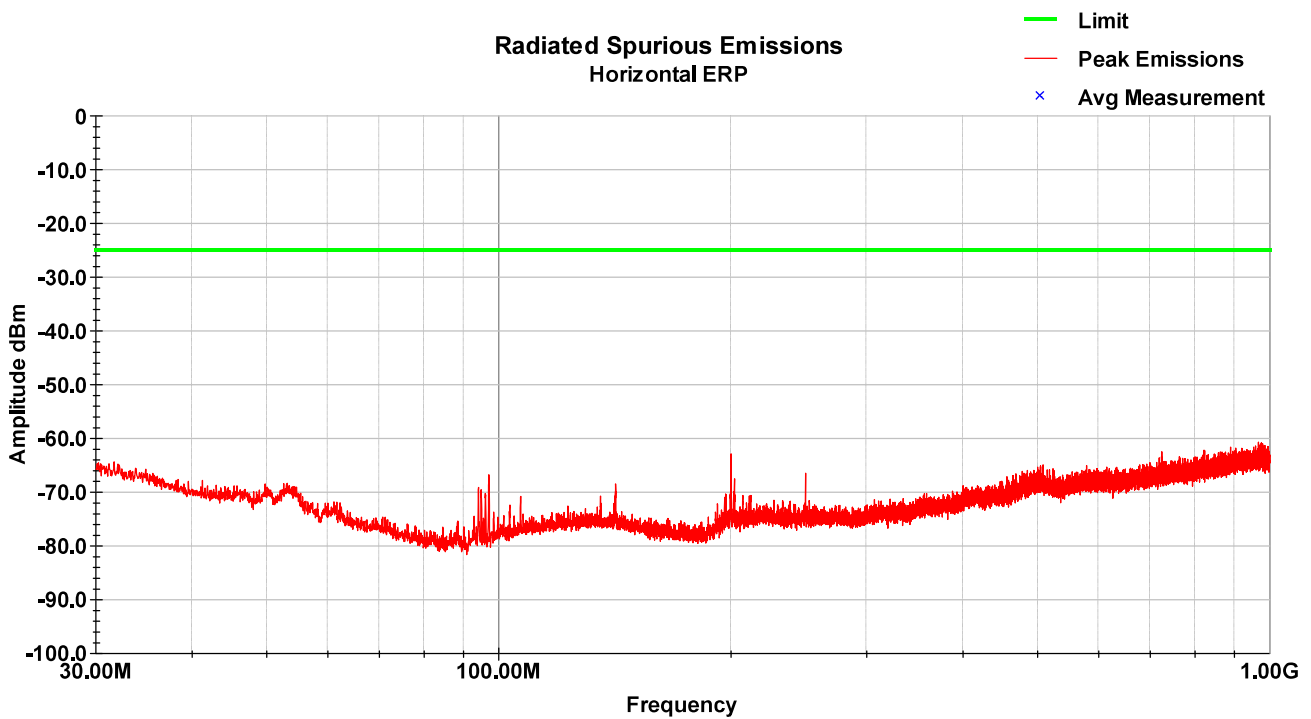

LTE Band 38 – LCH – 1-18GHz – Vertical

LTE Band 38 – LCH – 1-18GHz – Horizontal

LTE Band 38 – MCH – 30-1000MHz – Vertical

LTE Band 38 – MCH – 30-1000MHz – Horizontal

LTE Band 38 – MCH – 1-18GHz – Vertical

LTE Band 38 – MCH – 1-18GHz – Horizontal

LTE Band 38 – HCH – 30-1000MHz – Vertical

LTE Band 38 – HCH – 30-1000MHz – Horizontal

LTE Band 38 – HCH – 1-18GHz – Vertical

LTE Band 38 – HCH – 1-18GHz – Horizontal

8.13 Test Data – LTE Band 41

LTE Band 41 – LCH – 30-1000MHz – Vertical

LTE Band 41 – LCH – 30-1000MHz – Horizontal

LTE Band 41 – LCH – 1-18GHz – Vertical

LTE Band 41 – LCH – 1-18GHz – Horizontal

LTE Band 41 – MCH – 30-1000MHz – Vertical