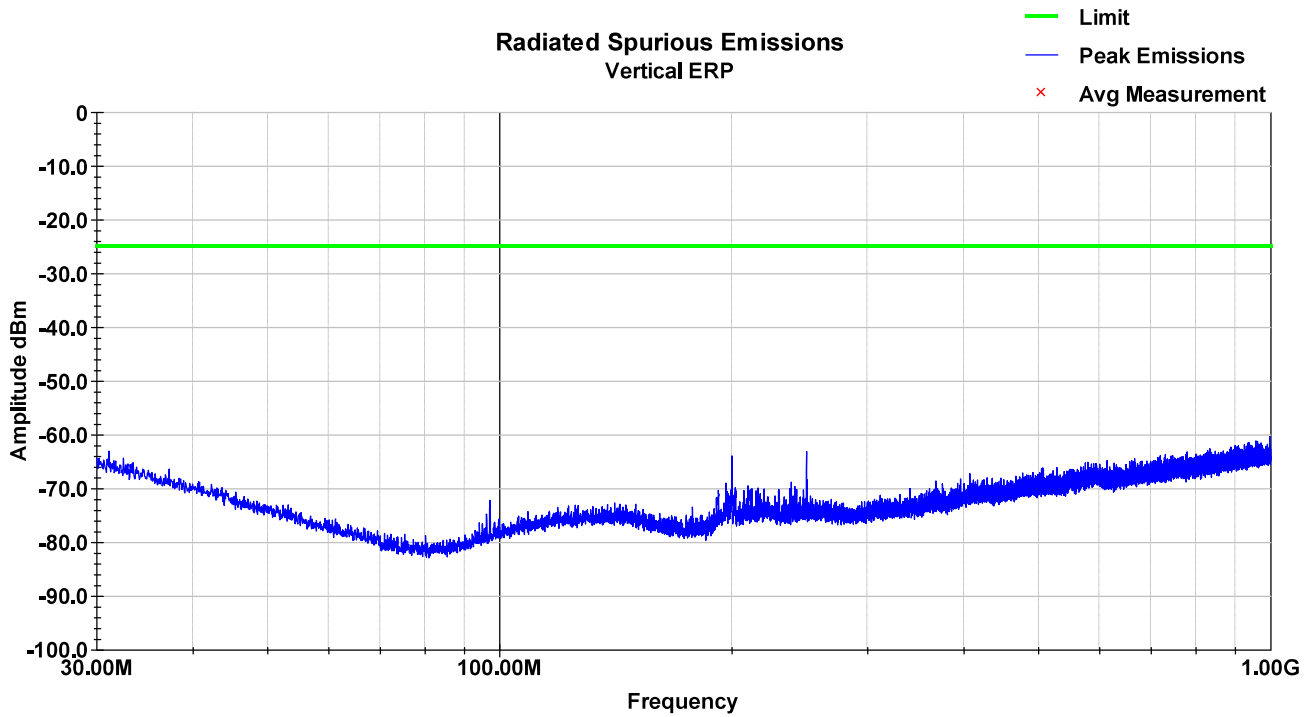

8.13 Test Data – LTE Band 41

LTE Band 41 – LCH – 30-1000MHz – Vertical

LTE Band 41 – LCH – 30-1000MHz – Horizontal

LTE Band 41 – LCH – 1-18GHz – Vertical

LTE Band 41 – LCH – 1-18GHz – Horizontal

LTE Band 41 – MCH – 30-1000MHz – Vertical

LTE Band 41 – MCH – 30-1000MHz – Horizontal