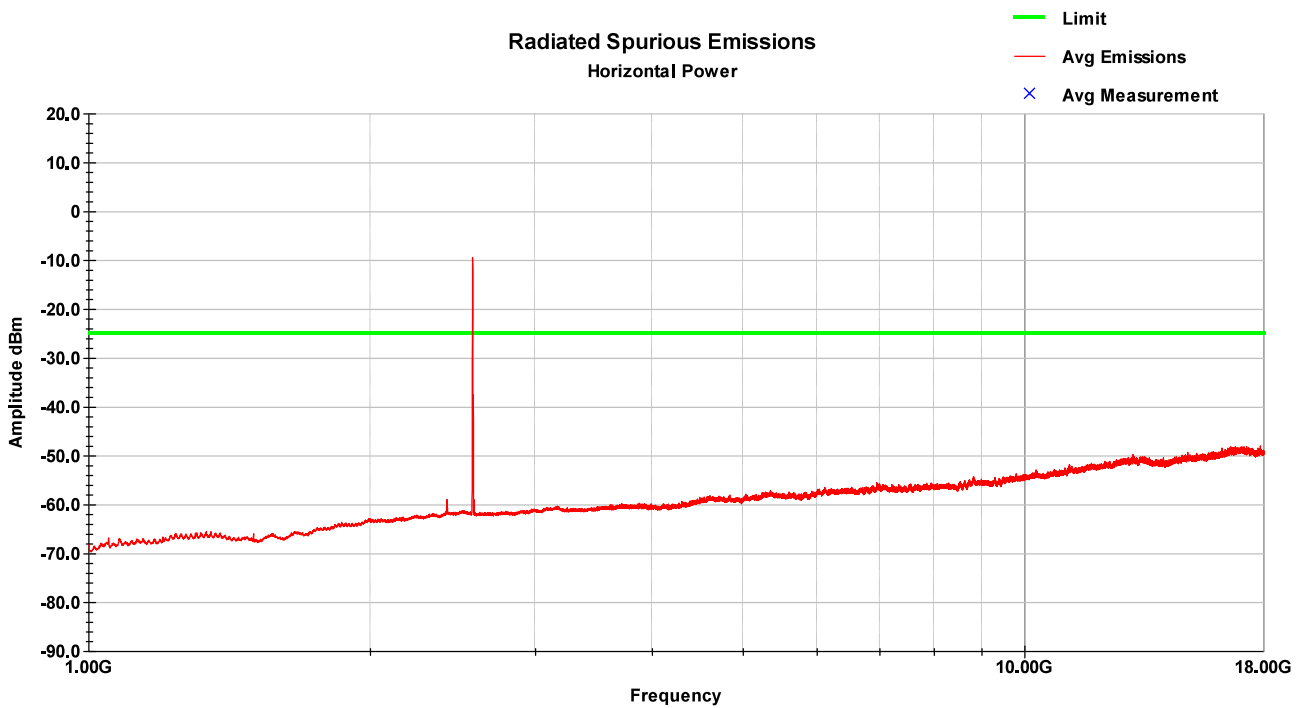

LTE Band 38 – LCH – 1-18GHz – Vertical

LTE Band 38 – LCH – 1-18GHz – Horizontal

LTE Band 38 – MCH – 30-1000MHz – Vertical

LTE Band 38 – MCH – 30-1000MHz – Horizontal

LTE Band 38 – MCH – 1-18GHz – Vertical

LTE Band 38 – MCH – 1-18GHz – Horizontal

LTE Band 38 – HCH – 30-1000MHz – Vertical

LTE Band 38 – HCH – 30-1000MHz – Horizontal

LTE Band 38 – HCH – 1-18GHz – Vertical

LTE Band 38 – HCH – 1-18GHz – Horizontal