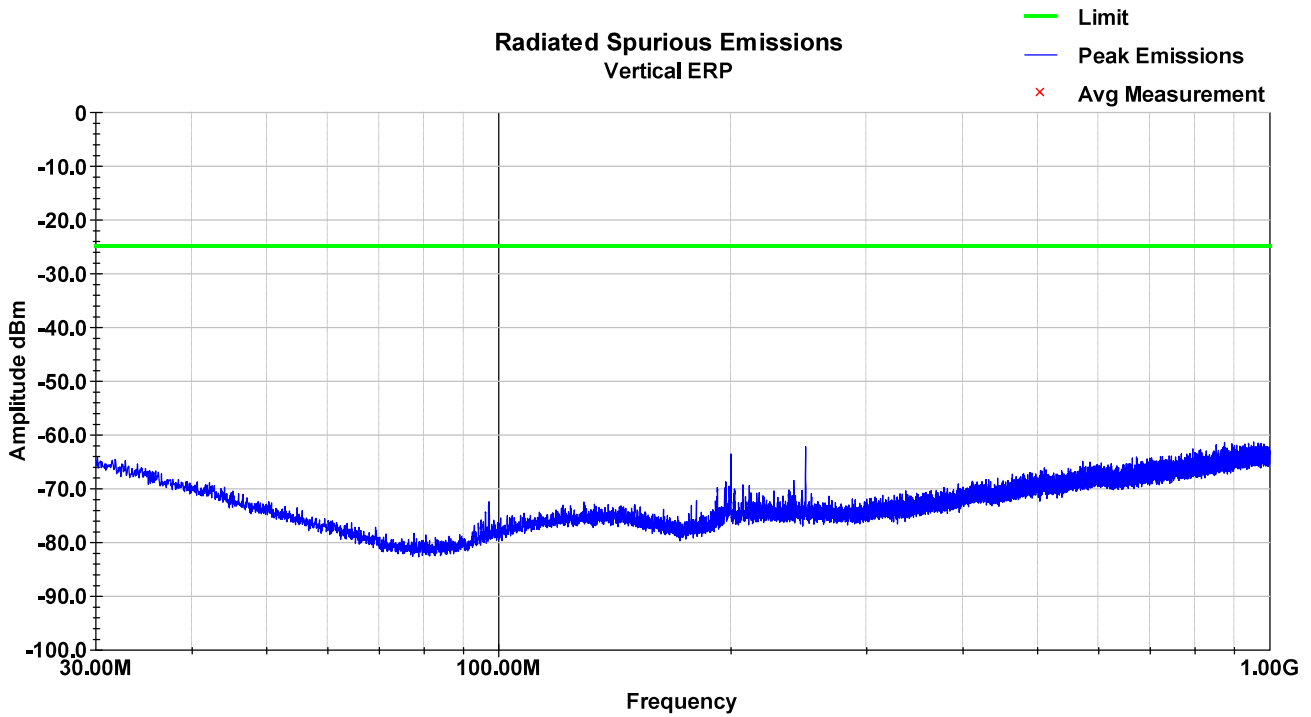

LTE Band 38 – LCH – 1-18GHz – Vertical

LTE Band 38 – LCH – 1-18GHz – Horizontal

LTE Band 38 – MCH – 30-1000MHz – Vertical

LTE Band 38 – MCH – 30-1000MHz – Horizontal

LTE Band 38 – MCH – 1-18GHz – Vertical

LTE Band 38 – MCH – 1-18GHz – Horizontal

LTE Band 38 – HCH – 30-1000MHz – Vertical

LTE Band 38 – HCH – 30-1000MHz – Horizontal

LTE Band 38 – HCH – 1-18GHz – Vertical

LTE Band 38 – HCH – 1-18GHz – Horizontal

8.13 Test Data – LTE Band 41

LTE Band 41 – LCH – 30-1000MHz – Vertical

LTE Band 41 – LCH – 30-1000MHz – Horizontal

LTE Band 41 – LCH – 1-18GHz – Vertical

LTE Band 41 – LCH – 1-18GHz – Horizontal

LTE Band 41 – MCH – 30-1000MHz – Vertical