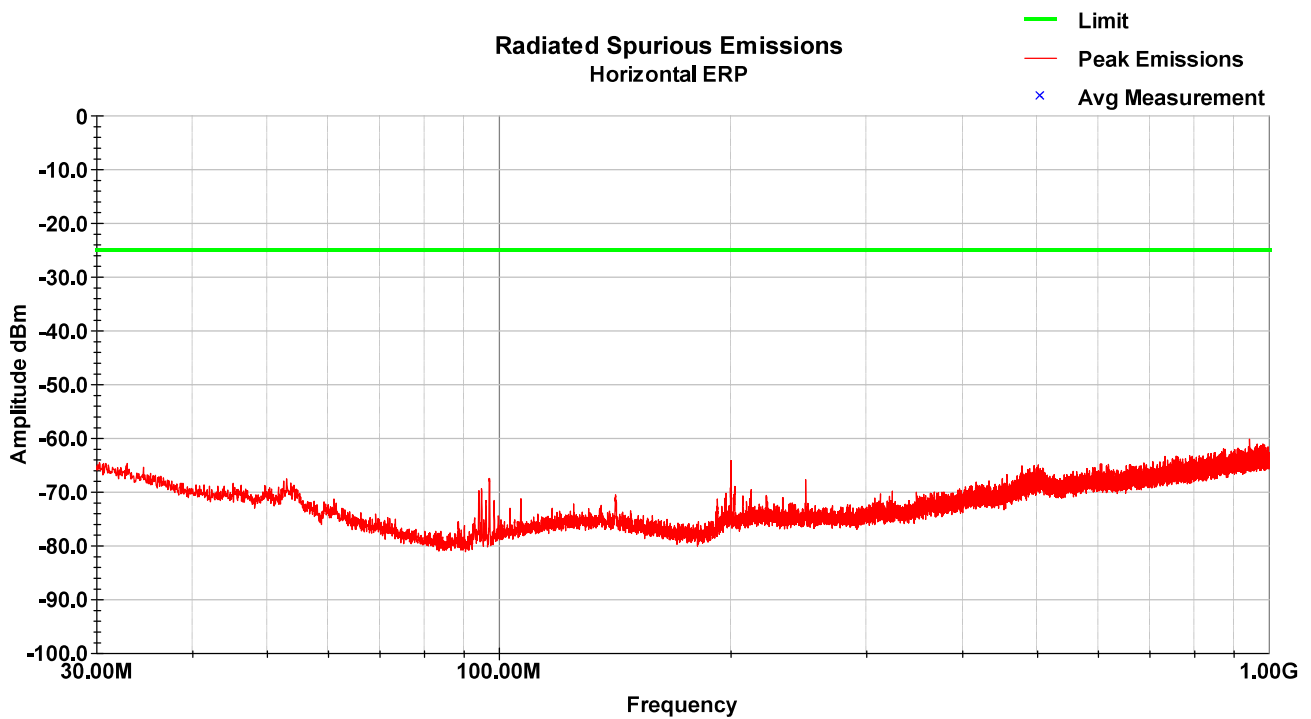

LTE Band 38 – LCH – 1-18GHz – Vertical

LTE Band 38 – LCH – 1-18GHz – Horizontal

LTE Band 38 – MCH – 30-1000MHz – Vertical

LTE Band 38 – MCH – 30-1000MHz – Horizontal

LTE Band 38 – MCH – 1-18GHz – Vertical

LTE Band 38 – MCH – 1-18GHz – Horizontal

LTE Band 38 – HCH – 30-1000MHz – Vertical

LTE Band 38 – HCH – 30-1000MHz – Horizontal

LTE Band 38 – HCH – 1-18GHz – Vertical

LTE Band 38 – HCH – 1-18GHz – Horizontal

8.13 Test Data – LTE Band 41

LTE Band 41 – LCH – 30-1000MHz – Vertical

LTE Band 41 – LCH – 30-1000MHz – Horizontal

LTE Band 41 – LCH – 1-18GHz – Vertical

LTE Band 41 – LCH – 1-18GHz – Horizontal

LTE Band 41 – MCH – 30-1000MHz – Vertical