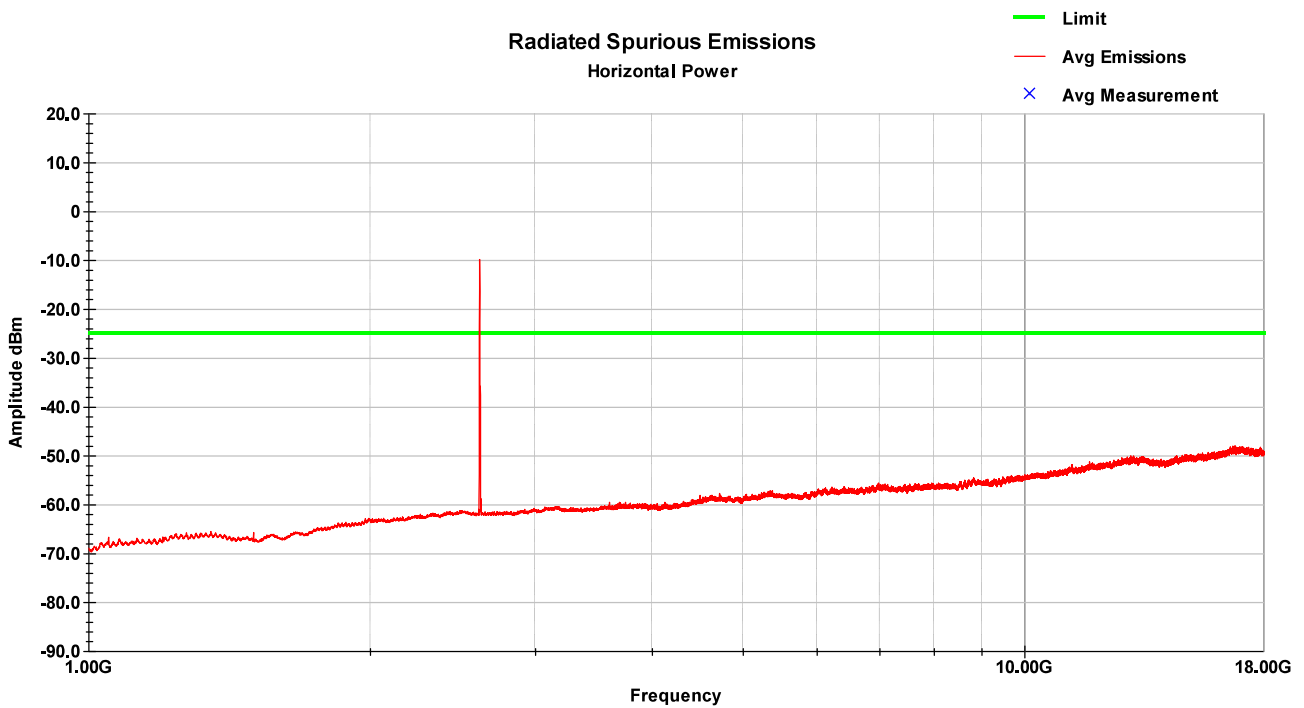

LTE Band 38 – MCH – 1-18GHz – Horizontal

LTE Band 38 – HCH – 30-1000MHz – Vertical

LTE Band 38 – HCH – 30-1000MHz – Horizontal

LTE Band 38 – HCH – 1-18GHz – Vertical

LTE Band 38 – HCH – 1-18GHz – Horizontal

8.13 Test Data – LTE Band 41

LTE Band 41 – LCH – 30-1000MHz – Vertical

LTE Band 41 – LCH – 30-1000MHz – Horizontal

LTE Band 41 – LCH – 1-18GHz – Vertical

LTE Band 41 – LCH – 1-18GHz – Horizontal

LTE Band 41 – MCH – 30-1000MHz – Vertical