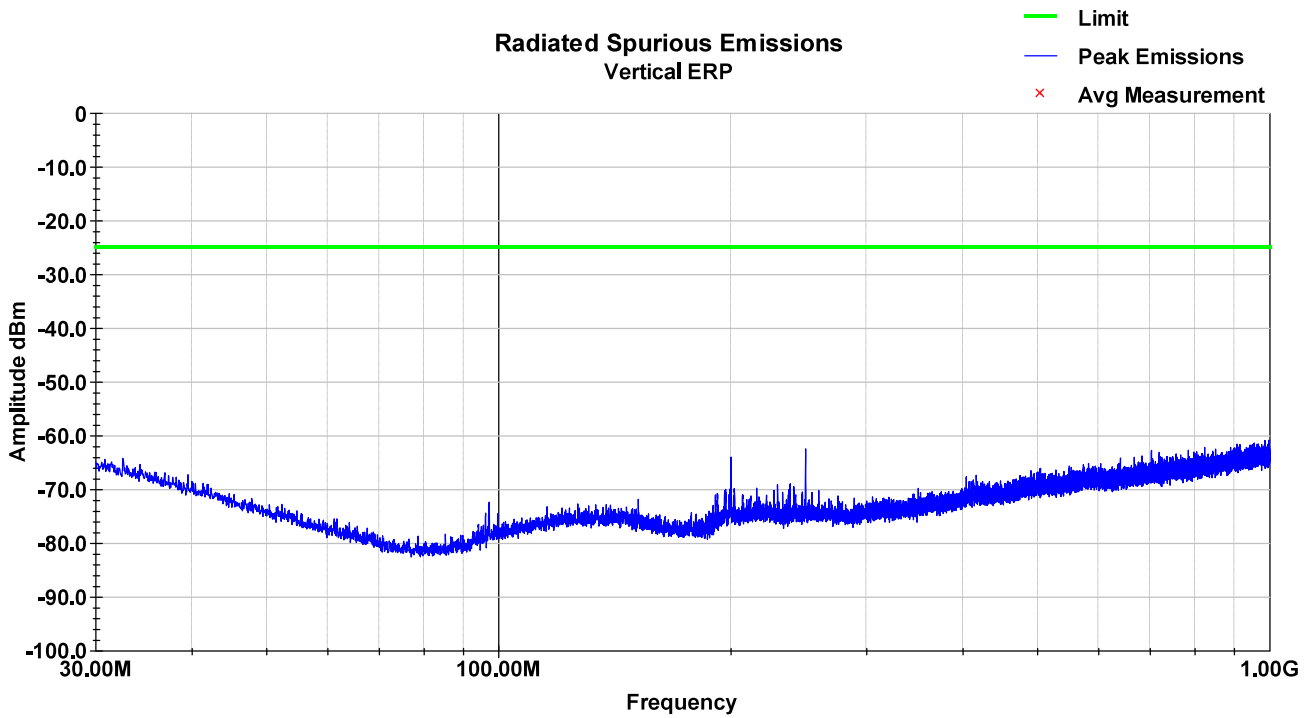

LTE Band 38 – MCH – 1-18GHz – Horizontal

LTE Band 38 – HCH – 30-1000MHz – Vertical

LTE Band 38 – HCH – 30-1000MHz – Horizontal

LTE Band 38 – HCH – 1-18GHz – Vertical

LTE Band 38 – HCH – 1-18GHz – Horizontal

8.13 Test Data – LTE Band 41

LTE Band 41 – LCH – 30-1000MHz – Vertical

LTE Band 41 – LCH – 30-1000MHz – Horizontal

LTE Band 41 – LCH – 1-18GHz – Vertical

LTE Band 41 – LCH – 1-18GHz – Horizontal

LTE Band 41 – MCH – 30-1000MHz – Vertical

LTE Band 41 – MCH – 30-1000MHz – Horizontal