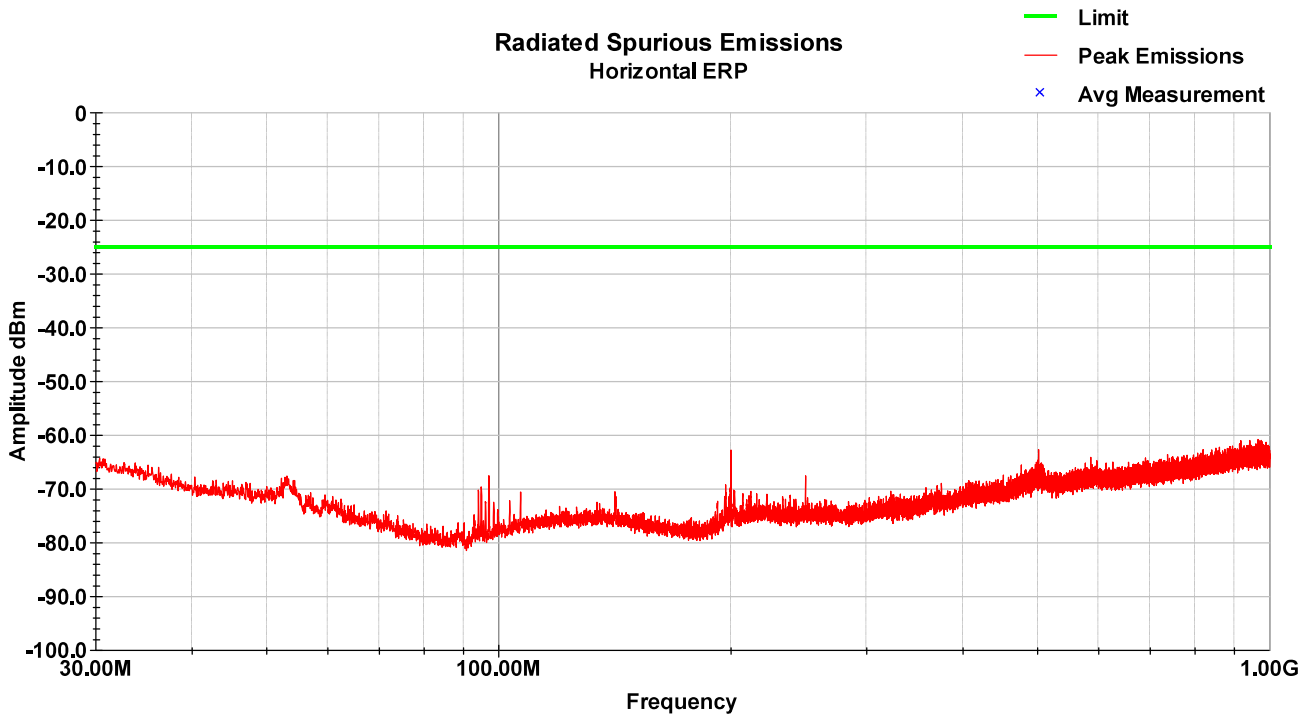

LTE Band 38 – MCH – 1-18GHz – Horizontal

LTE Band 38 – HCH – 30-1000MHz – Vertical

LTE Band 38 – HCH – 30-1000MHz – Horizontal

LTE Band 38 – HCH – 1-18GHz – Vertical

LTE Band 38 – HCH – 1-18GHz – Horizontal

8.13 Test Data – LTE Band 41

LTE Band 41 – LCH – 30-1000MHz – Vertical

LTE Band 41 – LCH – 30-1000MHz – Horizontal

LTE Band 41 – LCH – 1-18GHz – Vertical

LTE Band 41 – LCH – 1-18GHz – Horizontal

LTE Band 41 – MCH – 30-1000MHz – Vertical

LTE Band 41 – MCH – 30-1000MHz – Horizontal