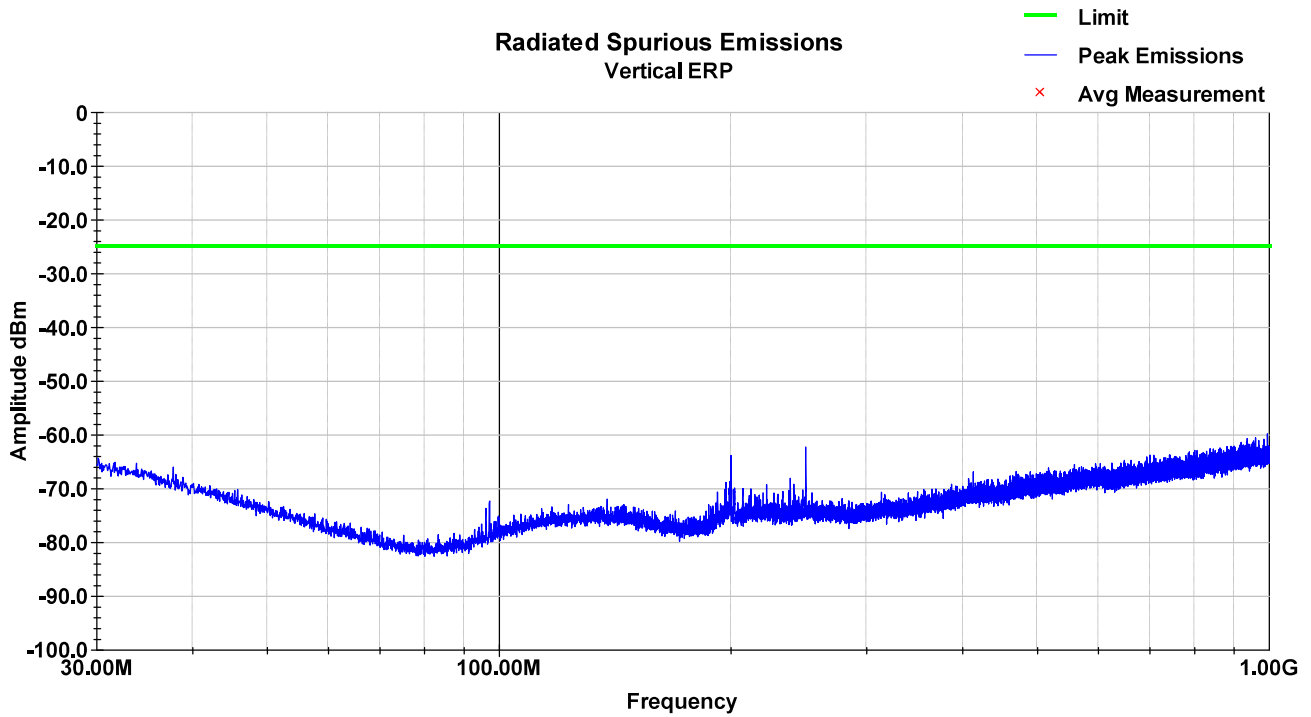

LTE Band 38 – LCH – 1-18GHz – Vertical

LTE Band 38 – LCH – 1-18GHz – Horizontal

LTE Band 38 – MCH – 30-1000MHz – Vertical

LTE Band 38 – MCH – 30-1000MHz – Horizontal

LTE Band 38 – MCH – 1-18GHz – Vertical

LTE Band 38 – MCH – 1-18GHz – Horizontal

LTE Band 38 – HCH – 30-1000MHz – Vertical

LTE Band 38 – HCH – 30-1000MHz – Horizontal

LTE Band 38 – HCH – 1-18GHz – Vertical

LTE Band 38 – HCH – 1-18GHz – Horizontal

8.13 Test Data – LTE Band 41

LTE Band 41 – LCH – 30-1000MHz – Vertical

LTE Band 41 – LCH – 30-1000MHz – Horizontal

LTE Band 41 – LCH – 1-18GHz – Vertical

LTE Band 41 – LCH – 1-18GHz – Horizontal

LTE Band 41 – MCH – 30-1000MHz – Vertical