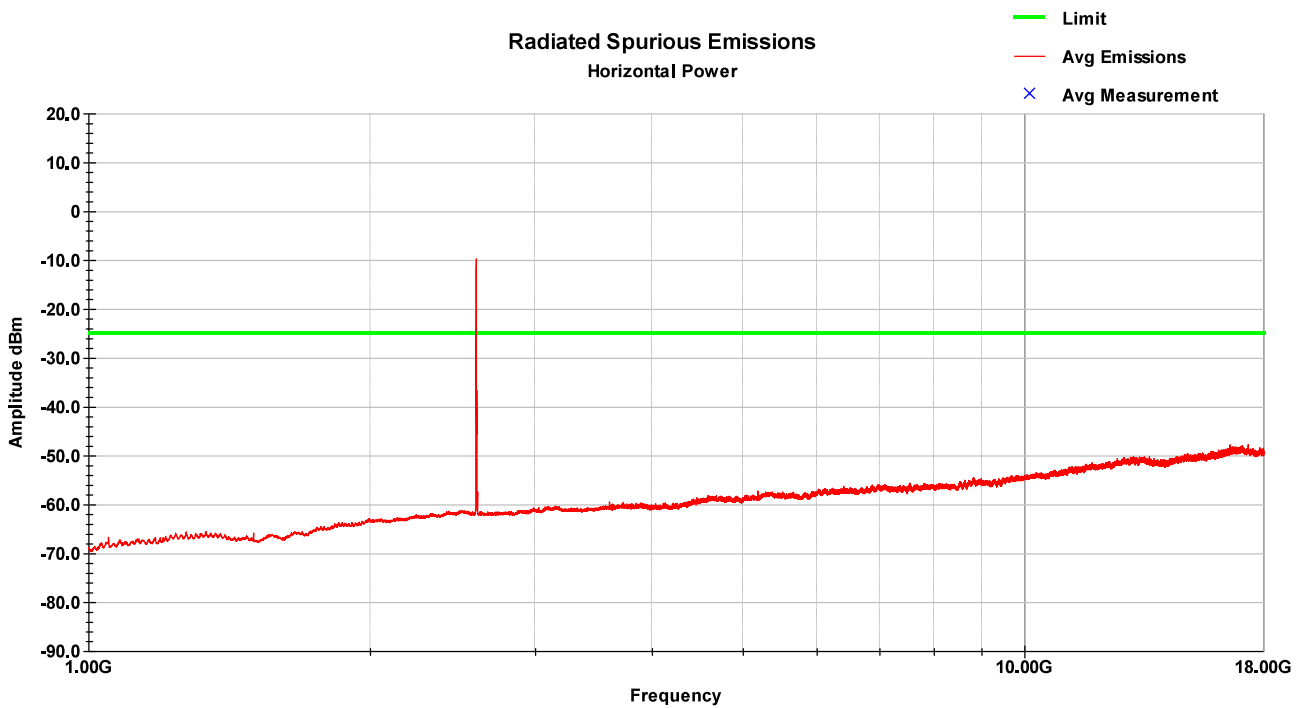

LTE Band 38 – LCH – 1-18GHz – Vertical

LTE Band 38 – LCH – 1-18GHz – Horizontal

LTE Band 38 – MCH – 30-1000MHz – Vertical

LTE Band 38 – MCH – 30-1000MHz – Horizontal

LTE Band 38 – MCH – 1-18GHz – Vertical

LTE Band 38 – MCH – 1-18GHz – Horizontal

LTE Band 38 – HCH – 30-1000MHz – Vertical

LTE Band 38 – HCH – 30-1000MHz – Horizontal

LTE Band 38 – HCH – 1-18GHz – Vertical

LTE Band 38 – HCH – 1-18GHz – Horizontal