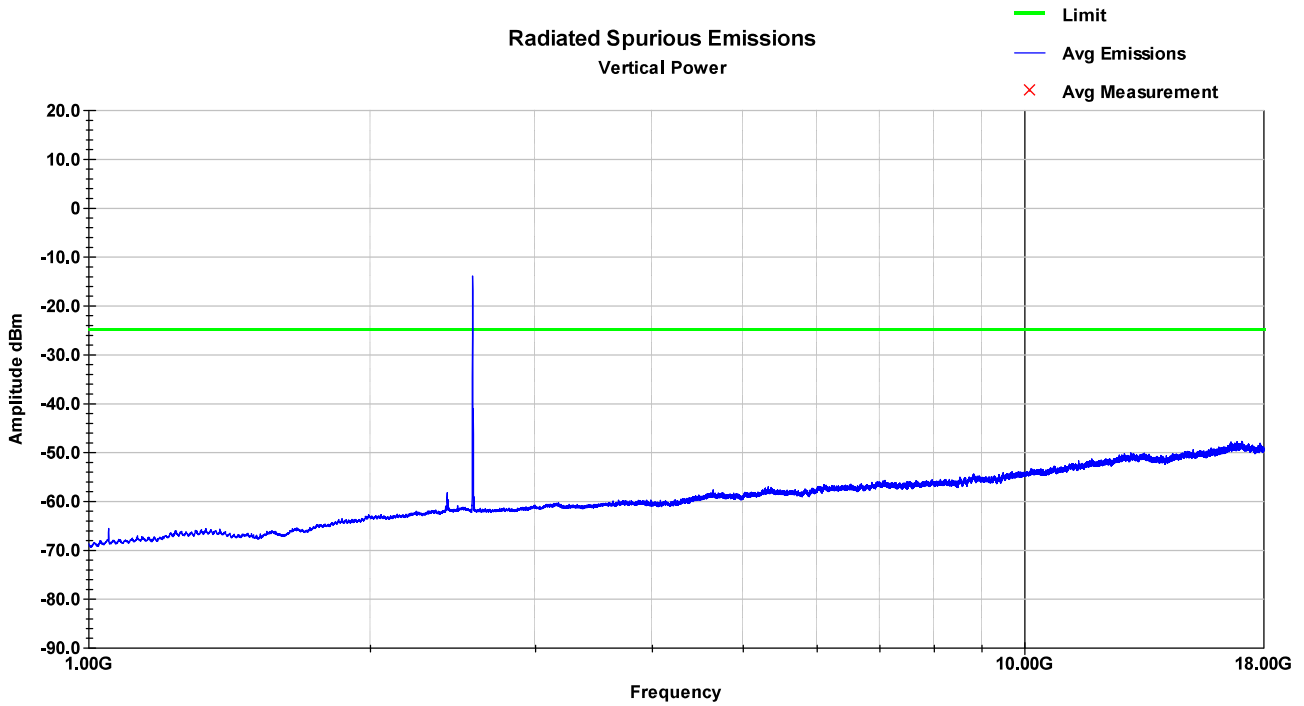

LTE Band 38 – LCH – 1-18GHz – Vertical

LTE Band 38 – LCH – 1-18GHz – Horizontal

LTE Band 38 – MCH – 30-1000MHz – Vertical

LTE Band 38 – MCH – 30-1000MHz – Horizontal

LTE Band 38 – MCH – 1-18GHz – Vertical

LTE Band 38 – MCH – 1-18GHz – Horizontal

LTE Band 38 – HCH – 30-1000MHz – Vertical

LTE Band 38 – HCH – 30-1000MHz – Horizontal

LTE Band 38 – HCH – 1-18GHz – Vertical

LTE Band 38 – HCH – 1-18GHz – Horizontal