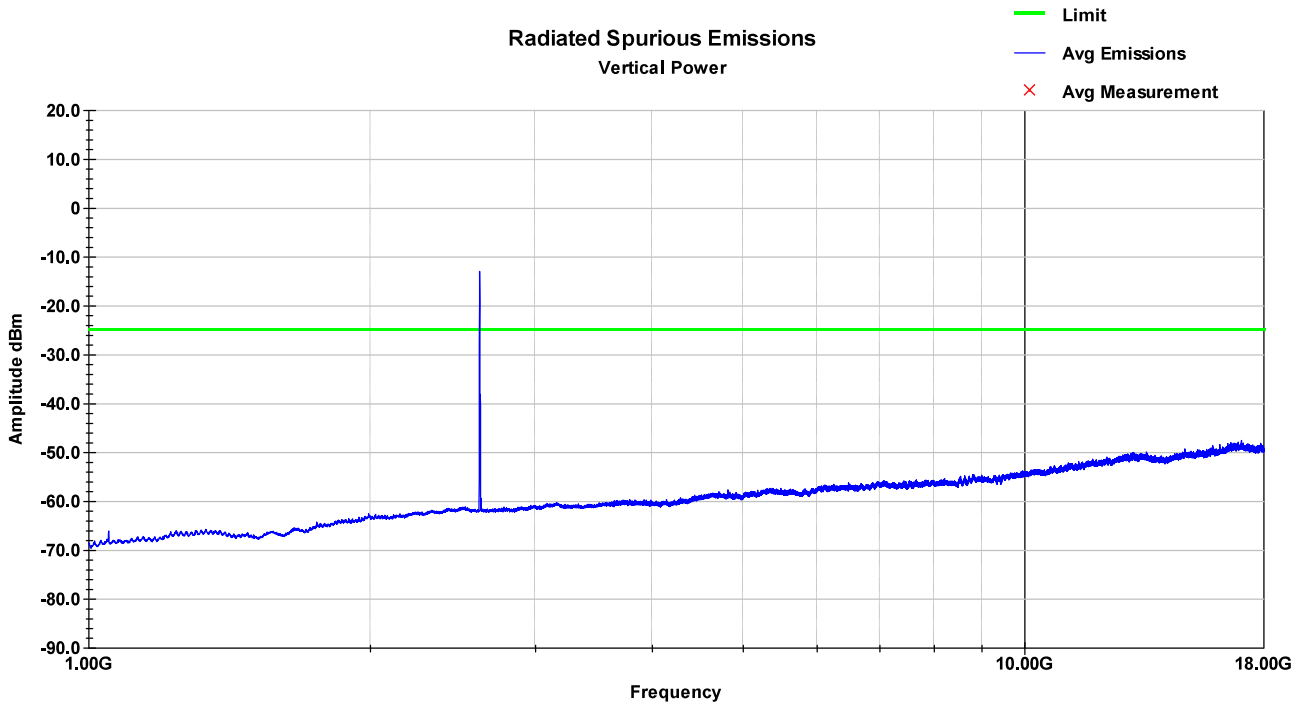

LTE Band 38 – MCH – 1-18GHz – Horizontal

LTE Band 38 – HCH – 30-1000MHz – Vertical

LTE Band 38 – HCH – 30-1000MHz – Horizontal

LTE Band 38 – HCH – 1-18GHz – Vertical

LTE Band 38 – HCH – 1-18GHz – Horizontal

8.13 Test Data – LTE Band 41

LTE Band 41 – LCH – 30-1000MHz – Vertical

LTE Band 41 – LCH – 30-1000MHz – Horizontal

LTE Band 41 – LCH – 1-18GHz – Vertical

LTE Band 41 – LCH – 1-18GHz – Horizontal

LTE Band 41 – MCH – 30-1000MHz – Vertical