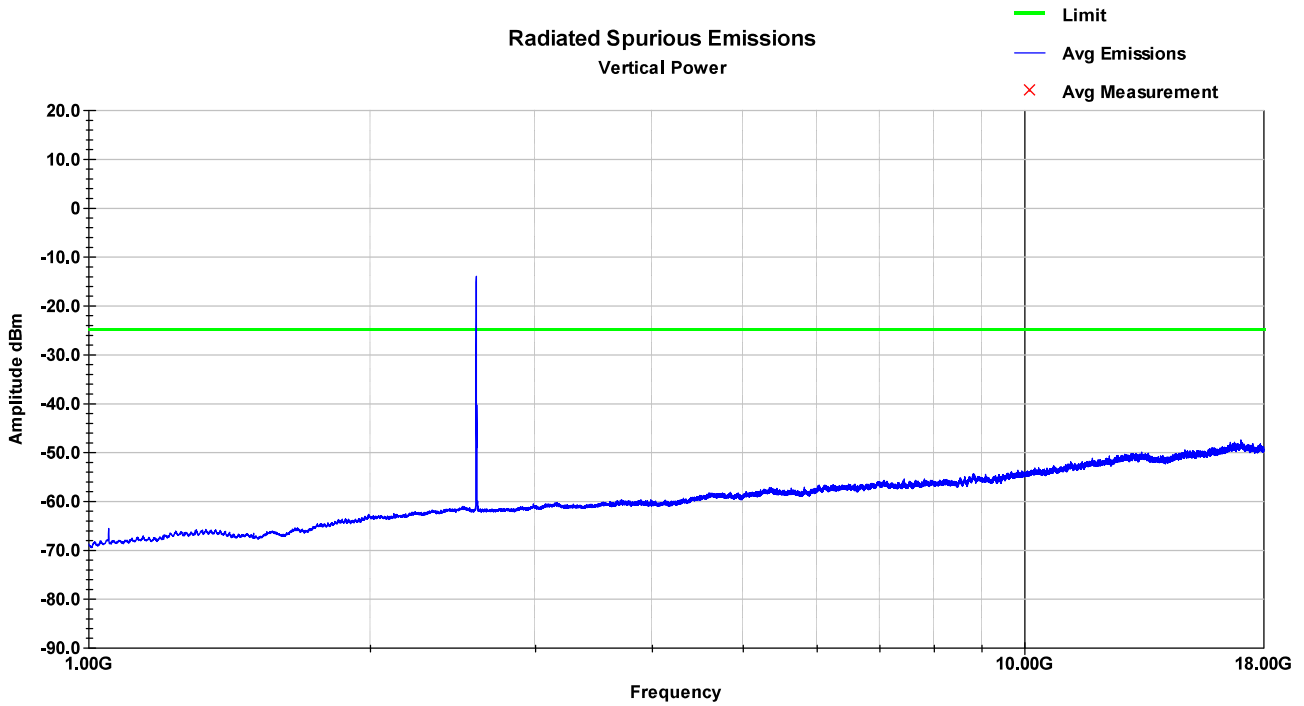

LTE Band 38 – LCH – 1-18GHz – Vertical

LTE Band 38 – LCH – 1-18GHz – Horizontal

LTE Band 38 – MCH – 30-1000MHz – Vertical

LTE Band 38 – MCH – 30-1000MHz – Horizontal

LTE Band 38 – MCH – 1-18GHz – Vertical

LTE Band 38 – MCH – 1-18GHz – Horizontal

LTE Band 38 – HCH – 30-1000MHz – Vertical

LTE Band 38 – HCH – 30-1000MHz – Horizontal

LTE Band 38 – HCH – 1-18GHz – Vertical

LTE Band 38 – HCH – 1-18GHz – Horizontal