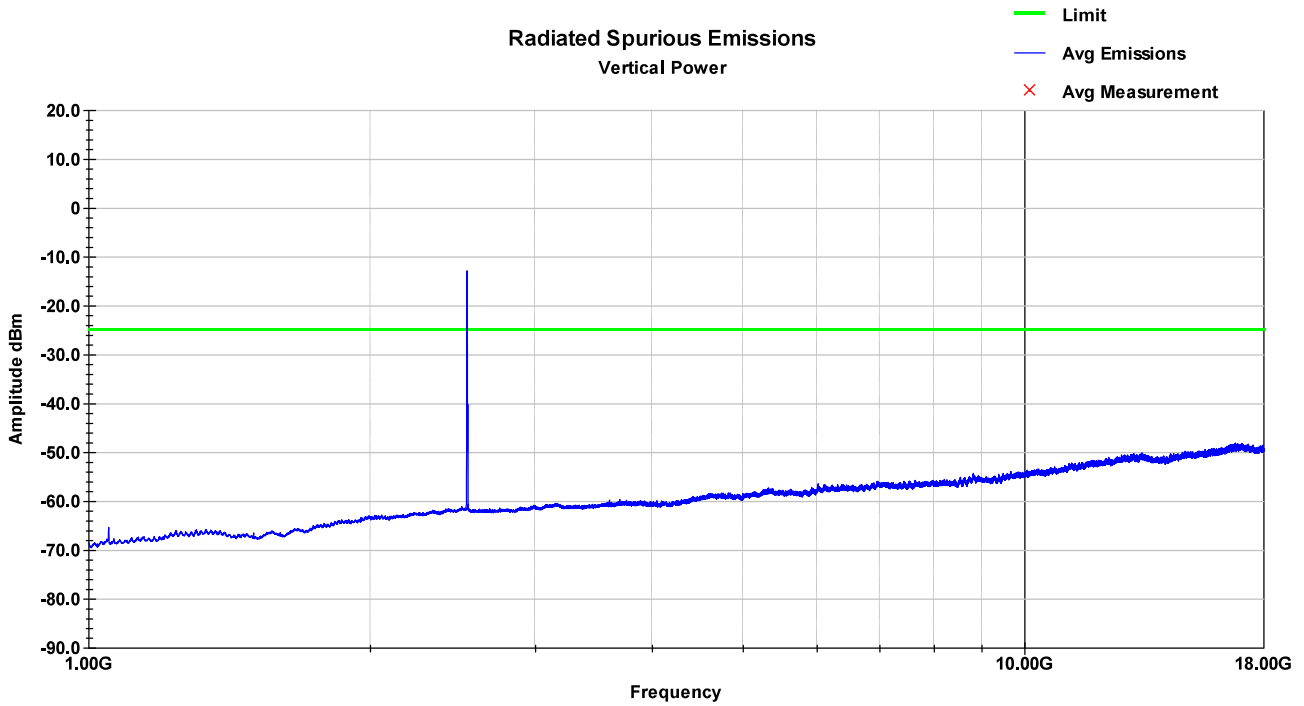

8.13 Test Data – LTE Band 41

LTE Band 41 – LCH – 30-1000MHz – Vertical

LTE Band 41 – LCH – 30-1000MHz – Horizontal

LTE Band 41 – LCH – 1-18GHz – Vertical

LTE Band 41 – LCH – 1-18GHz – Horizontal

LTE Band 41 – MCH – 30-1000MHz – Vertical

LTE Band 41 – MCH – 30-1000MHz – Horizontal