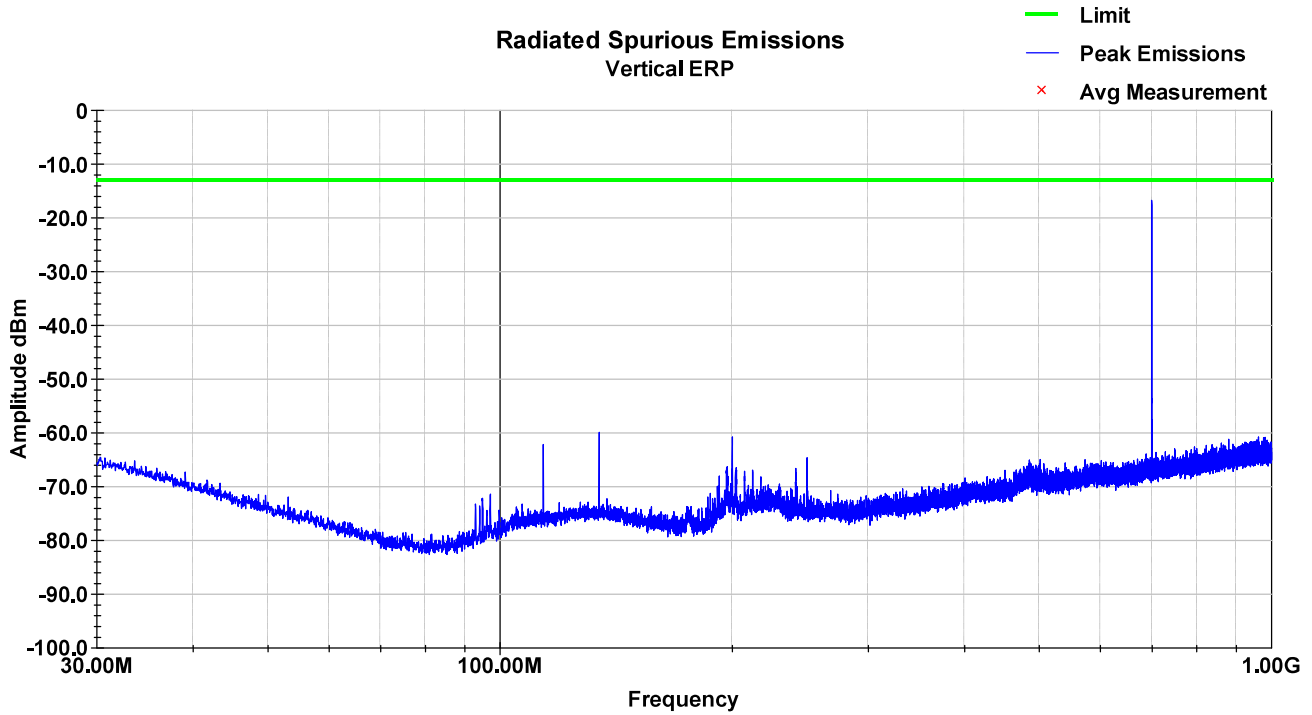

LTE Band 7 – MCH – 30-1000MHz – Horizontal

LTE Band 7 – MCH – 1-18GHz – Vertical

LTE Band 7 – MCH – 1-18GHz – Horizontal

LTE Band 7 – HCH – 30-1000MHz – Vertical

LTE Band 7 – HCH – 30-1000MHz – Horizontal

LTE Band 7 – HCH – 1-18GHz – Vertical

LTE Band 7 – HCH – 1-18GHz – Horizontal

### 8.9 Test Data – LTE Band 12

LTE Band 12 – LCH – 30-1000MHz – Vertical

LTE Band 12 – LCH – 30-1000MHz – Horizontal

LTE Band 12 – LCH – 1-12.75GHz – Vertical

LTE Band 12 – LCH – 1-12.75GHz – Horizontal

LTE Band 12 – MCH – 30-1000MHz – Vertical

LTE Band 12 – MCH – 30-1000MHz – Horizontal

LTE Band 12 – MCH – 1-12.75GHz – Vertical

LTE Band 12 – MCH – 1-12.75GHz – Horizontal

LTE Band 12 – HCH – 30-1000MHz – Vertical

LTE Band 12 – HCH – 30-1000MHz – Horizontal