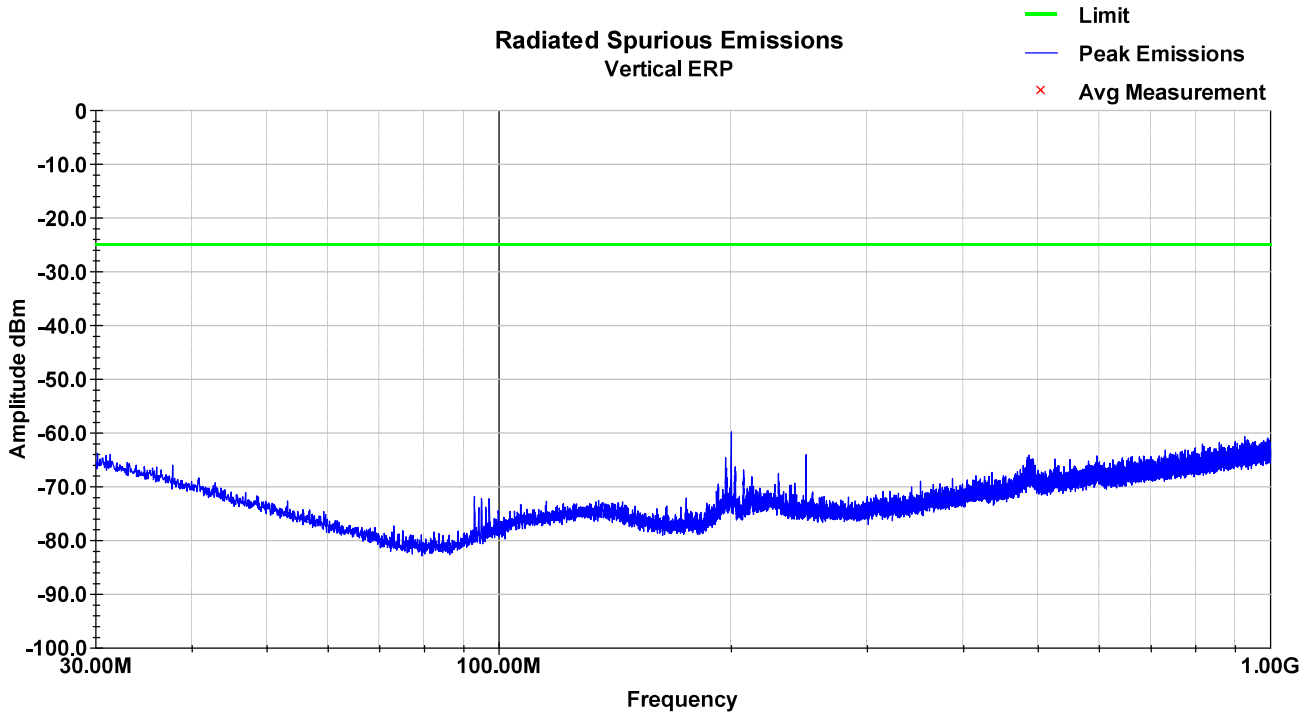

### 8.8 Test Data – LTE Band 7

LTE Band 7 – LCH – 30-1000MHz – Vertical

LTE Band 7 – LCH – 30-1000MHz – Horizontal

LTE Band 7 – LCH – 1-18GHz – Vertical

LTE Band 7 – LCH – 1-18GHz – Horizontal

LTE Band 7 – MCH – 30-1000MHz – Vertical

LTE Band 7 – MCH – 30-1000MHz – Horizontal

LTE Band 7 – MCH – 1-18GHz – Vertical

LTE Band 7 – MCH – 1-18GHz – Horizontal

LTE Band 7 – HCH – 30-1000MHz – Vertical

LTE Band 7 – HCH – 30-1000MHz – Horizontal

LTE Band 7 – HCH – 1-18GHz – Vertical

LTE Band 7 – HCH – 1-18GHz – Horizontal

### 8.9 Test Data – LTE Band 12

LTE Band 12 – LCH – 30-1000MHz – Vertical

LTE Band 12 – LCH – 30-1000MHz – Horizontal

LTE Band 12 – LCH – 1-12.75GHz – Vertical

LTE Band 12 – LCH – 1-12.75GHz – Horizontal

LTE Band 12 – MCH – 30-1000MHz – Vertical