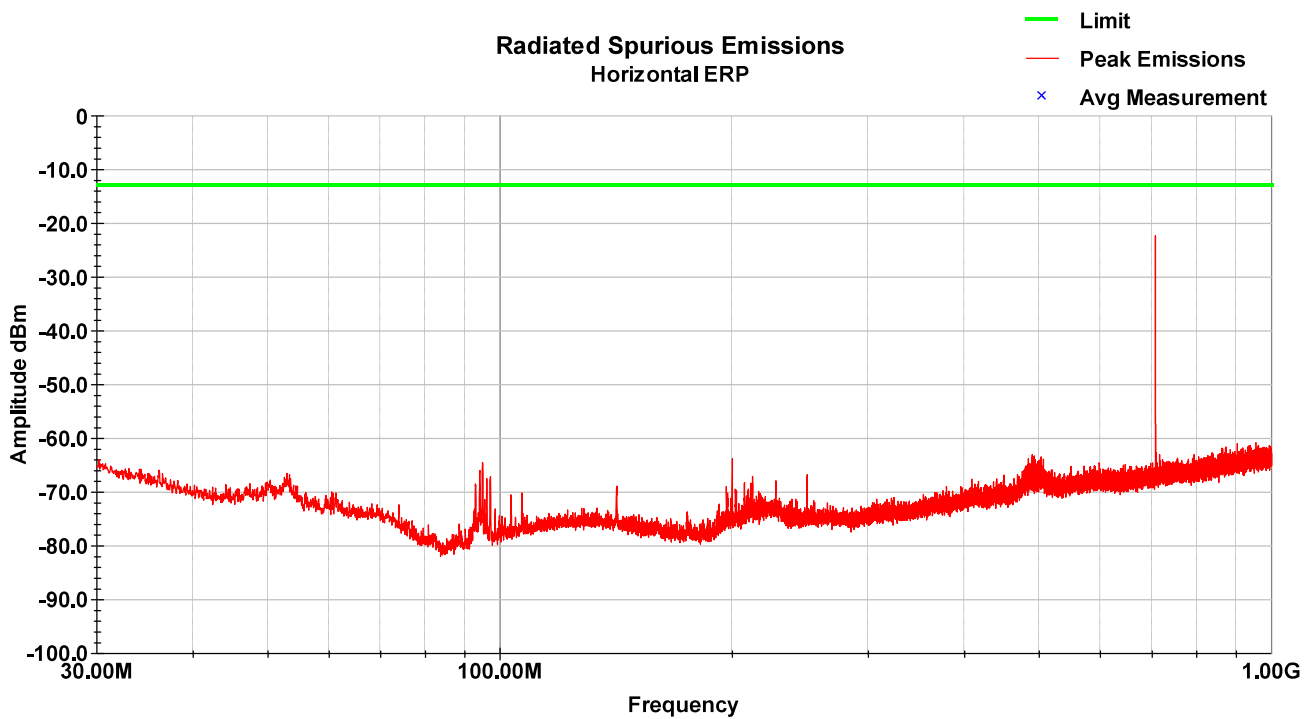

LTE Band 7 – HCH – 1-18GHz – Vertical

LTE Band 7 – HCH – 1-18GHz – Horizontal

### 8.9 Test Data – LTE Band 12

LTE Band 12 – LCH – 30-1000MHz – Vertical

LTE Band 12 – LCH – 30-1000MHz – Horizontal

LTE Band 12 – LCH – 1-12.75GHz – Vertical

LTE Band 12 – LCH – 1-12.75GHz – Horizontal

LTE Band 12 – MCH – 30-1000MHz – Vertical

LTE Band 12 – MCH – 30-1000MHz – Horizontal

LTE Band 12 – MCH – 1-12.75GHz – Vertical

LTE Band 12 – MCH – 1-12.75GHz – Horizontal

LTE Band 12 – HCH – 30-1000MHz – Vertical

LTE Band 12 – HCH – 30-1000MHz – Horizontal

LTE Band 12 – HCH – 1-12.75GHz – Vertical

LTE Band 12 – HCH – 1-12.75GHz – Horizontal