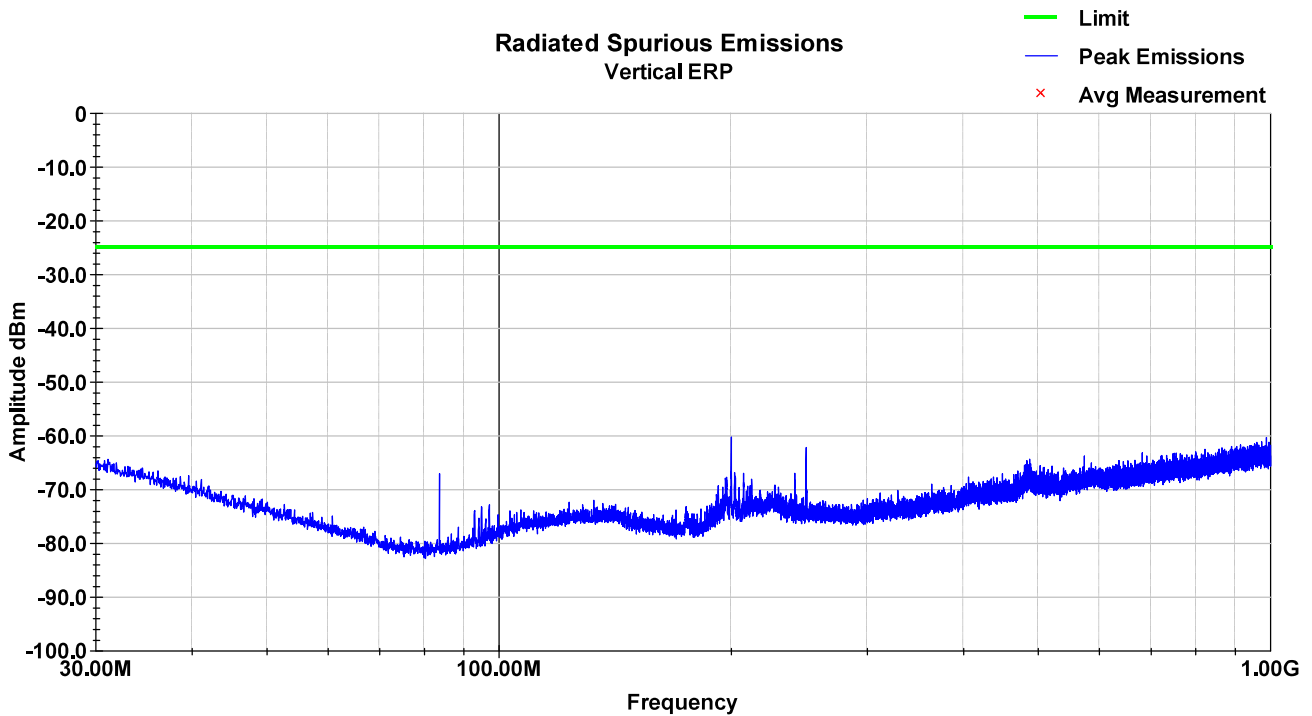

### 8.8 Test Data – LTE Band 7

LTE Band 7 – LCH – 30-1000MHz – Vertical

LTE Band 7 – LCH – 30-1000MHz – Horizontal

LTE Band 7 – LCH – 1-18GHz – Vertical

LTE Band 7 – LCH – 1-18GHz – Horizontal

LTE Band 7 – MCH – 30-1000MHz – Vertical

LTE Band 7 – MCH – 30-1000MHz – Horizontal

LTE Band 7 – MCH – 1-18GHz – Vertical

LTE Band 7 – MCH – 1-18GHz – Horizontal

LTE Band 7 – HCH – 30-1000MHz – Vertical

LTE Band 7 – HCH – 30-1000MHz – Horizontal

LTE Band 7 – HCH – 1-18GHz – Vertical

LTE Band 7 – HCH – 1-18GHz – Horizontal

### 8.9 Test Data – LTE Band 12

LTE Band 12 – LCH – 30-1000MHz – Vertical

LTE Band 12 – LCH – 30-1000MHz – Horizontal

LTE Band 12 – LCH – 1-12.75GHz – Vertical

LTE Band 12 – LCH – 1-12.75GHz – Horizontal

LTE Band 12 – MCH – 30-1000MHz – Vertical