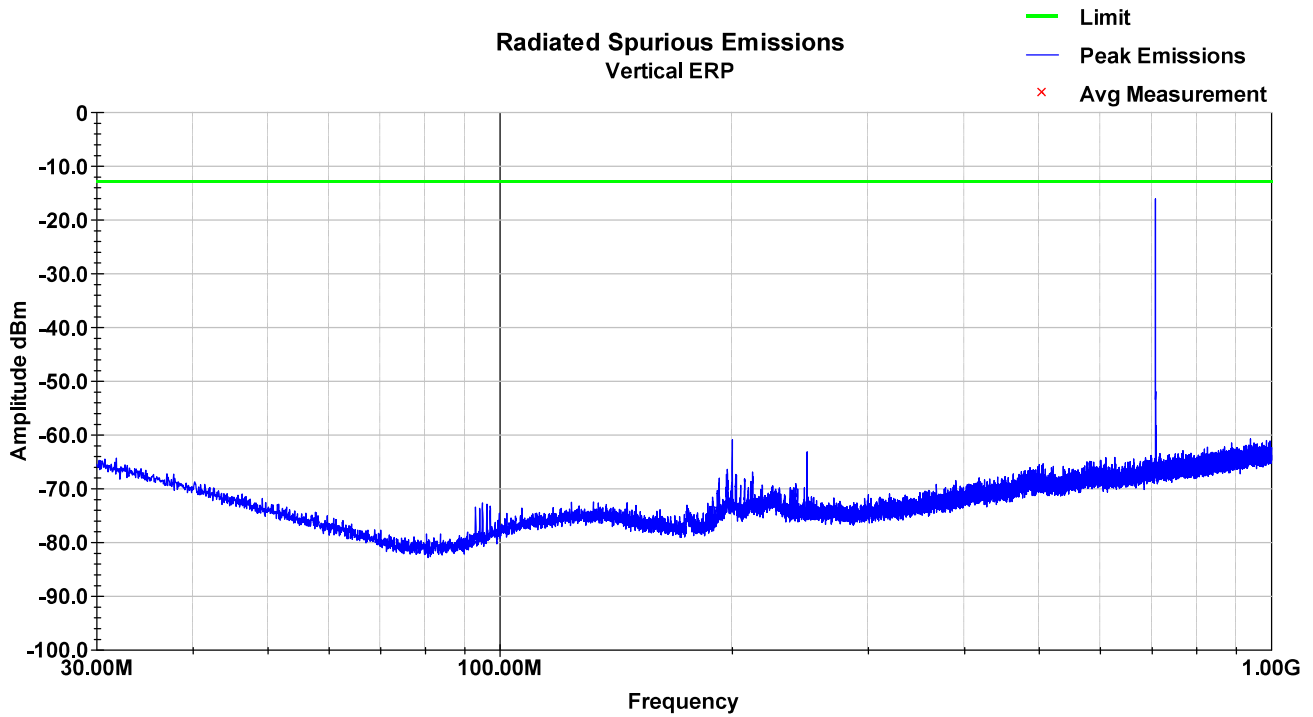

LTE Band 7 – HCH – 1-18GHz – Vertical

LTE Band 7 – HCH – 1-18GHz – Horizontal

### 8.9 Test Data – LTE Band 12

LTE Band 12 – LCH – 30-1000MHz – Vertical

LTE Band 12 – LCH – 30-1000MHz – Horizontal

LTE Band 12 – LCH – 1-12.75GHz – Vertical

LTE Band 12 – LCH – 1-12.75GHz – Horizontal

LTE Band 12 – MCH – 30-1000MHz – Vertical

LTE Band 12 – MCH – 30-1000MHz – Horizontal

LTE Band 12 – MCH – 1-12.75GHz – Vertical

LTE Band 12 – MCH – 1-12.75GHz – Horizontal

LTE Band 12 – HCH – 30-1000MHz – Vertical

LTE Band 12 – HCH – 30-1000MHz – Horizontal

LTE Band 12 – HCH – 1-12.75GHz – Vertical

LTE Band 12 – HCH – 1-12.75GHz – Horizontal