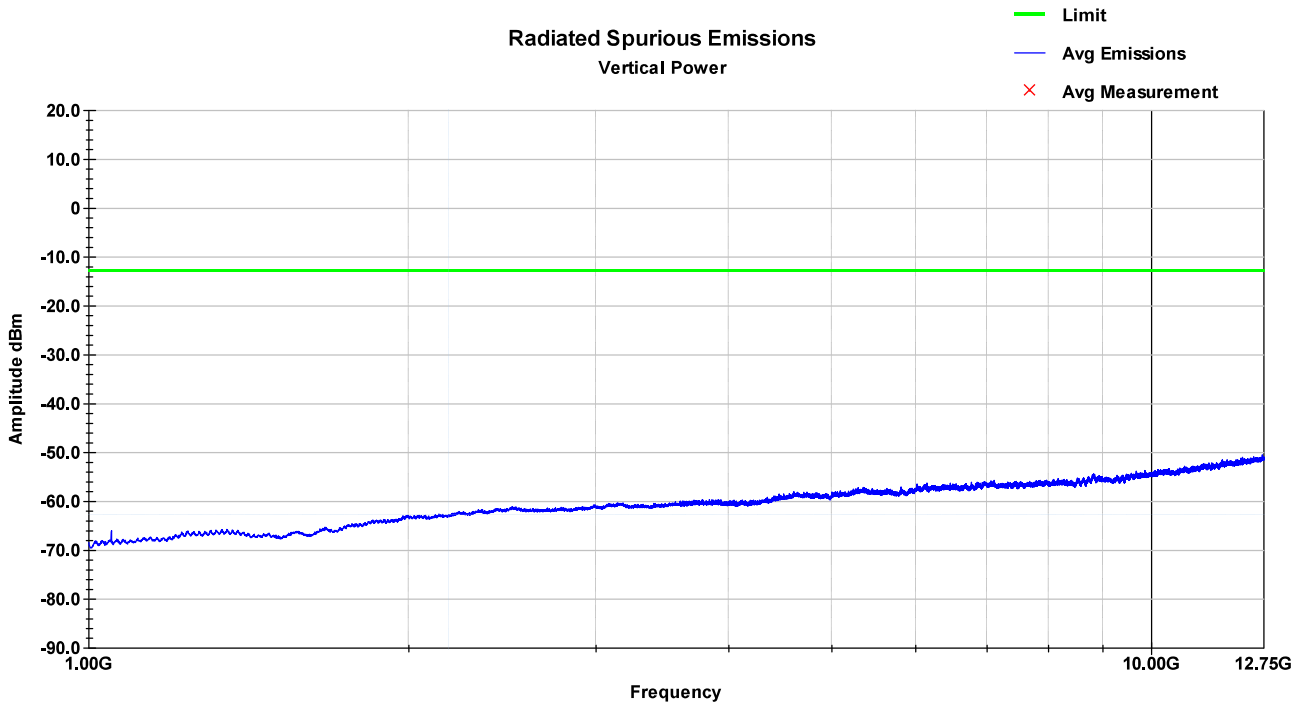

### 8.9 Test Data – LTE Band 12

LTE Band 12 – LCH – 30-1000MHz – Vertical

LTE Band 12 – LCH – 30-1000MHz – Horizontal

LTE Band 12 – LCH – 1-12.75GHz – Vertical

LTE Band 12 – LCH – 1-12.75GHz – Horizontal

LTE Band 12 – MCH – 30-1000MHz – Vertical

LTE Band 12 – MCH – 30-1000MHz – Horizontal

LTE Band 12 – MCH – 1-12.75GHz – Vertical

LTE Band 12 – MCH – 1-12.75GHz – Horizontal

LTE Band 12 – HCH – 30-1000MHz – Vertical

LTE Band 12 – HCH – 30-1000MHz – Horizontal

LTE Band 12 – HCH – 1-12.75GHz – Vertical

LTE Band 12 – HCH – 1-12.75GHz – Horizontal