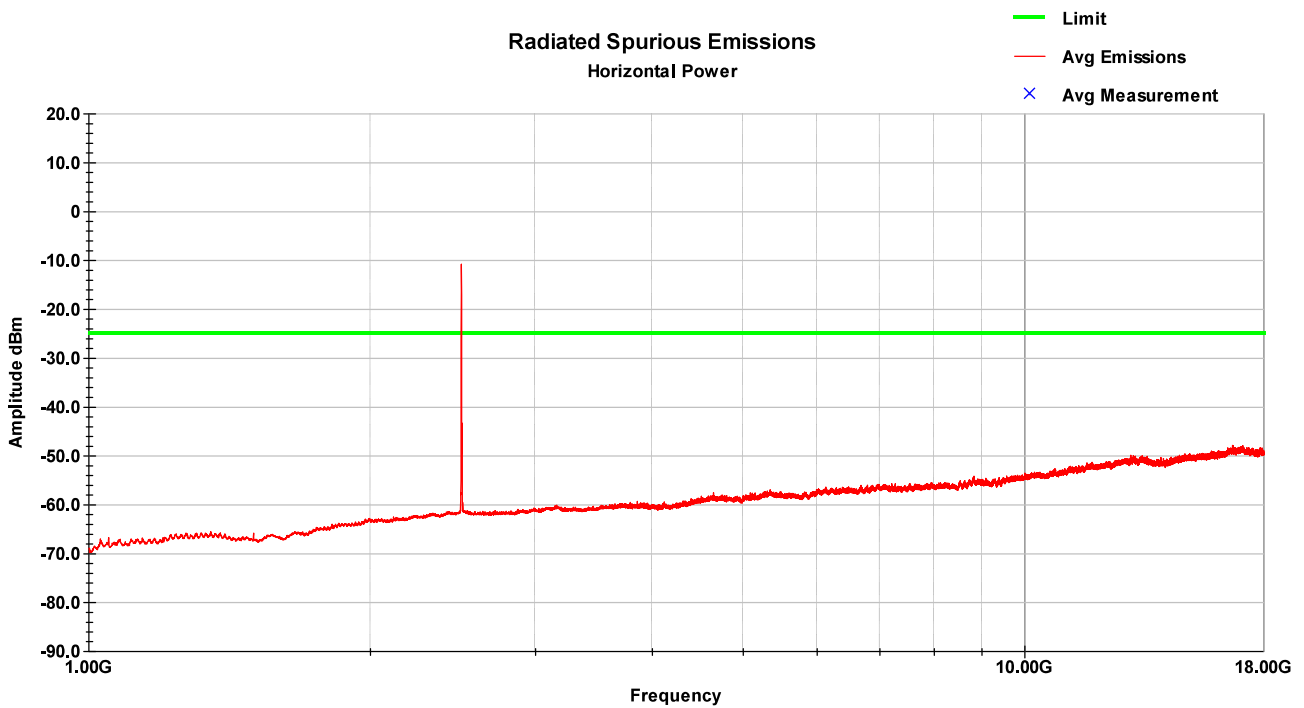

### 8.8 Test Data – LTE Band 7

LTE Band 7 – LCH – 30-1000MHz – Vertical

LTE Band 7 – LCH – 30-1000MHz – Horizontal

LTE Band 7 – LCH – 1-18GHz – Vertical

LTE Band 7 – LCH – 1-18GHz – Horizontal

LTE Band 7 – MCH – 30-1000MHz – Vertical

LTE Band 7 – MCH – 30-1000MHz – Horizontal

LTE Band 7 – MCH – 1-18GHz – Vertical

LTE Band 7 – MCH – 1-18GHz – Horizontal

LTE Band 7 – HCH – 30-1000MHz – Vertical

LTE Band 7 – HCH – 30-1000MHz – Horizontal

LTE Band 7 – HCH – 1-18GHz – Vertical

LTE Band 7 – HCH – 1-18GHz – Horizontal