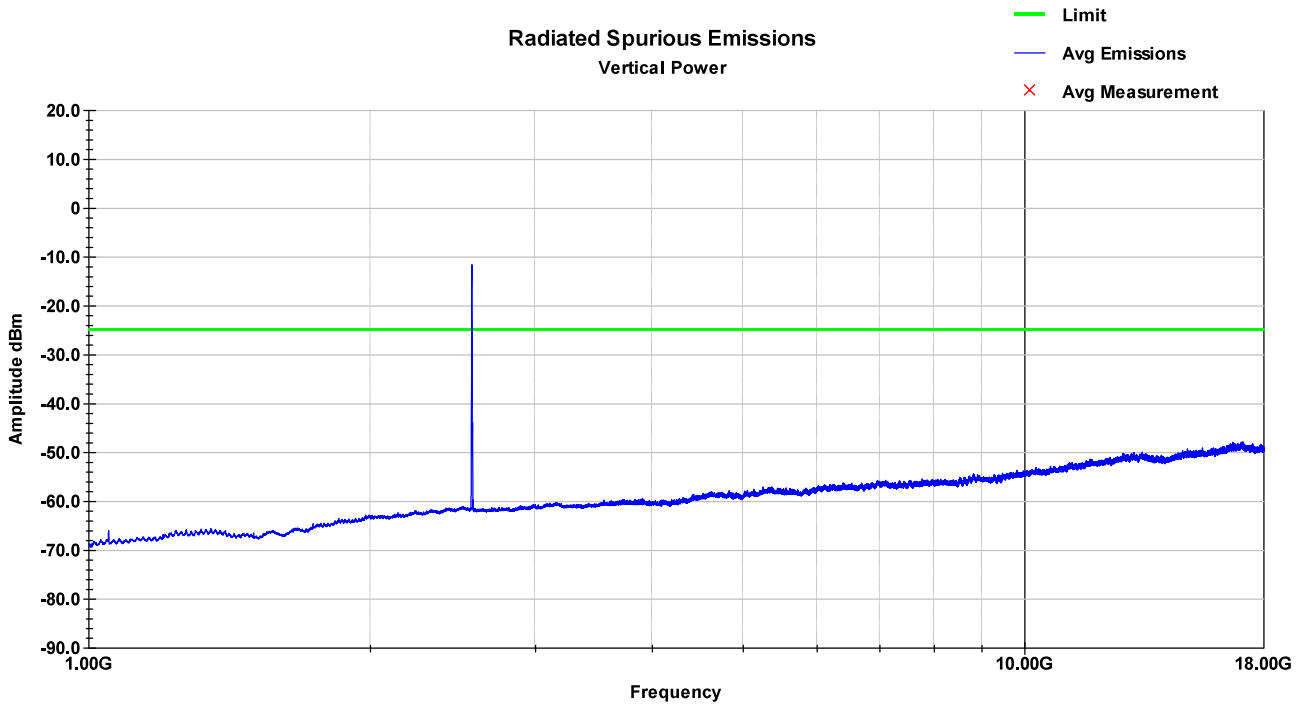

LTE Band 7 – MCH – 30-1000MHz – Horizontal

LTE Band 7 – MCH – 1-18GHz – Vertical

LTE Band 7 – MCH – 1-18GHz – Horizontal

LTE Band 7 – HCH – 30-1000MHz – Vertical

LTE Band 7 – HCH – 30-1000MHz – Horizontal

LTE Band 7 – HCH – 1-18GHz – Vertical

LTE Band 7 – HCH – 1-18GHz – Horizontal

### 8.9 Test Data – LTE Band 12

LTE Band 12 – LCH – 30-1000MHz – Vertical

LTE Band 12 – LCH – 30-1000MHz – Horizontal

LTE Band 12 – LCH – 1-12.75GHz – Vertical

LTE Band 12 – LCH – 1-12.75GHz – Horizontal

LTE Band 12 – MCH – 30-1000MHz – Vertical