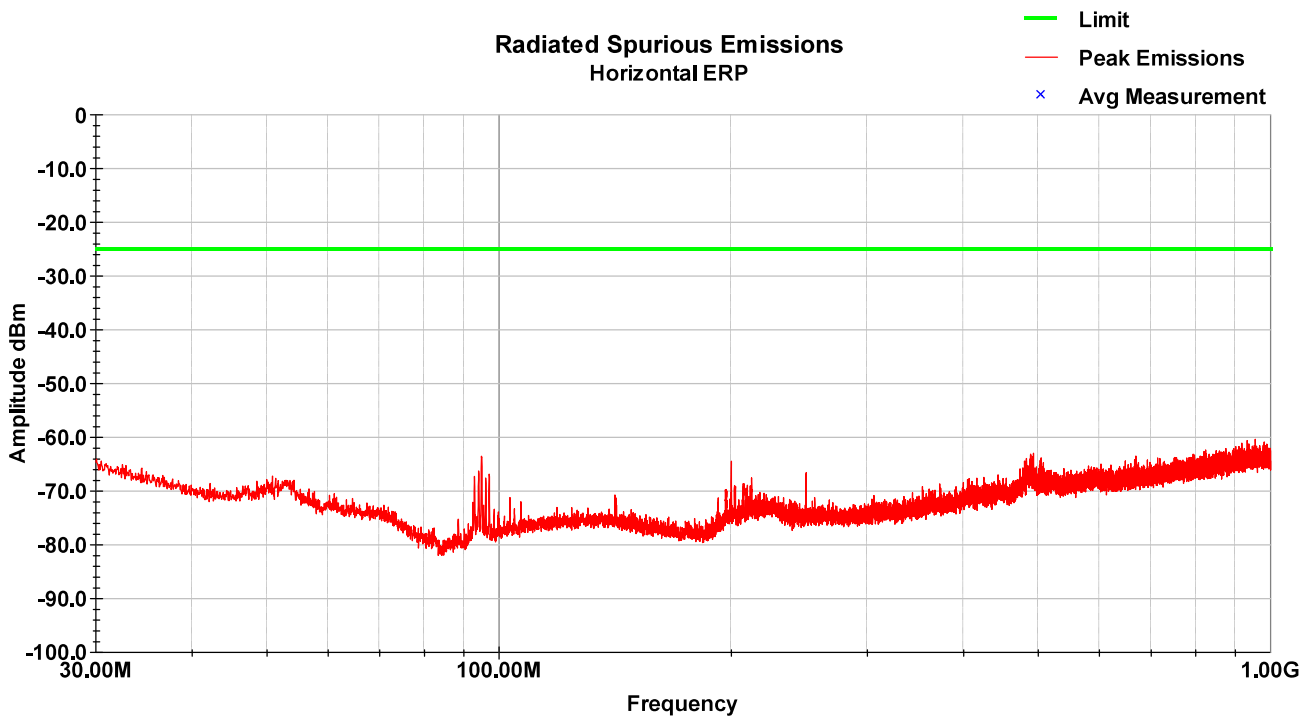

### 8.8 Test Data – LTE Band 7

LTE Band 7 – LCH – 30-1000MHz – Vertical

LTE Band 7 – LCH – 30-1000MHz – Horizontal

LTE Band 7 – LCH – 1-18GHz – Vertical

LTE Band 7 – LCH – 1-18GHz – Horizontal

LTE Band 7 – MCH – 30-1000MHz – Vertical

LTE Band 7 – MCH – 30-1000MHz – Horizontal

LTE Band 7 – MCH – 1-18GHz – Vertical

LTE Band 7 – MCH – 1-18GHz – Horizontal

LTE Band 7 – HCH – 30-1000MHz – Vertical

LTE Band 7 – HCH – 30-1000MHz – Horizontal

LTE Band 7 – HCH – 1-18GHz – Vertical

LTE Band 7 – HCH – 1-18GHz – Horizontal

### 8.9 Test Data – LTE Band 12

LTE Band 12 – LCH – 30-1000MHz – Vertical

LTE Band 12 – LCH – 30-1000MHz – Horizontal

LTE Band 12 – LCH – 1-12.75GHz – Vertical

LTE Band 12 – LCH – 1-12.75GHz – Horizontal

LTE Band 12 – MCH – 30-1000MHz – Vertical