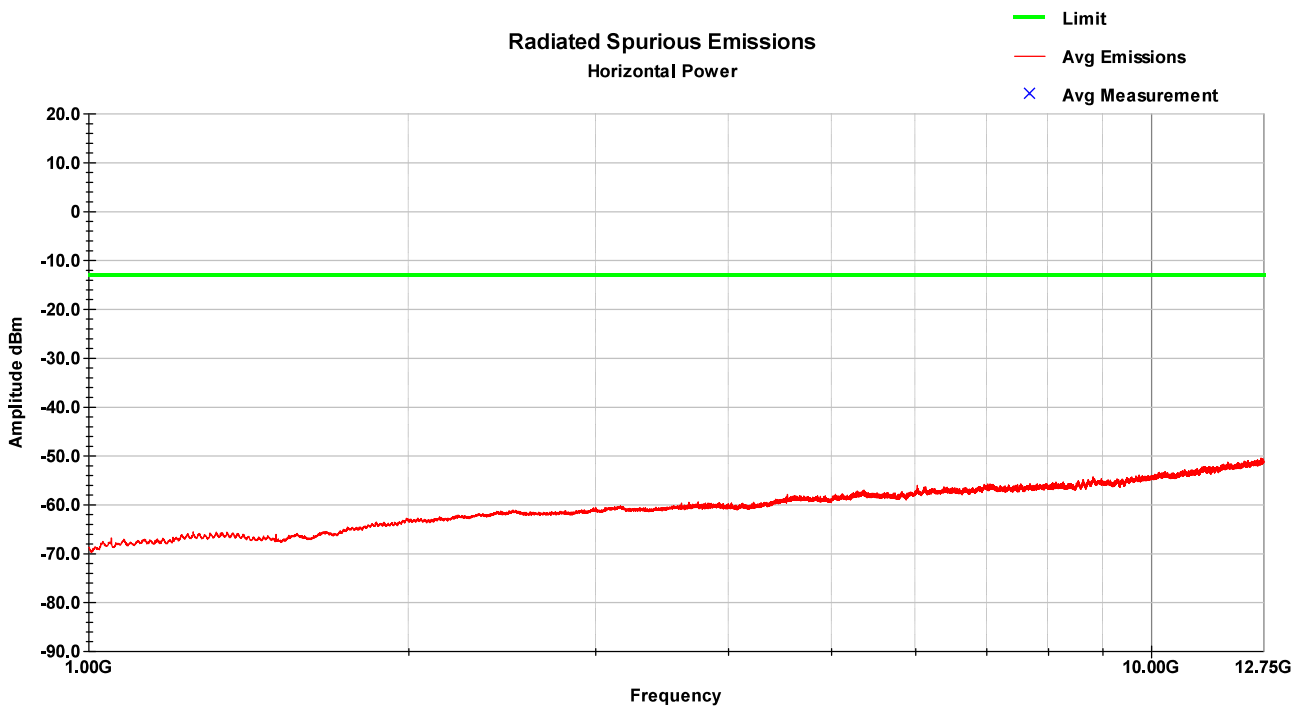

LTE Band 7 – HCH – 1-18GHz – Vertical

LTE Band 7 – HCH – 1-18GHz – Horizontal

### 8.9 Test Data – LTE Band 12

LTE Band 12 – LCH – 30-1000MHz – Vertical

LTE Band 12 – LCH – 30-1000MHz – Horizontal

LTE Band 12 – LCH – 1-12.75GHz – Vertical

LTE Band 12 – LCH – 1-12.75GHz – Horizontal

LTE Band 12 – MCH – 30-1000MHz – Vertical

LTE Band 12 – MCH – 30-1000MHz – Horizontal

LTE Band 12 – MCH – 1-12.75GHz – Vertical

LTE Band 12 – MCH – 1-12.75GHz – Horizontal

LTE Band 12 – HCH – 30-1000MHz – Vertical

LTE Band 12 – HCH – 30-1000MHz – Horizontal

LTE Band 12 – HCH – 1-12.75GHz – Vertical

LTE Band 12 – HCH – 1-12.75GHz – Horizontal