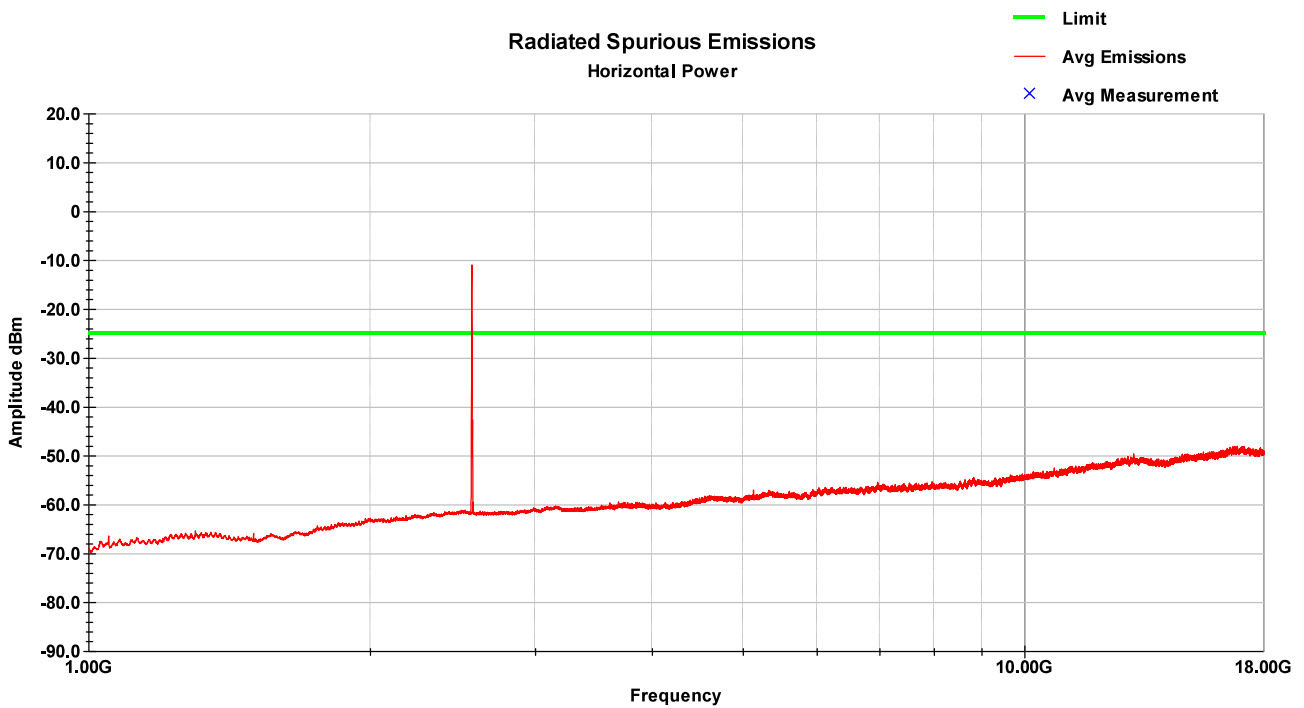

### 8.8 Test Data – LTE Band 7

LTE Band 7 – LCH – 30-1000MHz – Vertical

LTE Band 7 – LCH – 30-1000MHz – Horizontal

LTE Band 7 – LCH – 1-18GHz – Vertical

LTE Band 7 – LCH – 1-18GHz – Horizontal

LTE Band 7 – MCH – 30-1000MHz – Vertical

LTE Band 7 – MCH – 30-1000MHz – Horizontal

LTE Band 7 – MCH – 1-18GHz – Vertical

LTE Band 7 – MCH – 1-18GHz – Horizontal

LTE Band 7 – HCH – 30-1000MHz – Vertical

LTE Band 7 – HCH – 30-1000MHz – Horizontal

LTE Band 7 – HCH – 1-18GHz – Vertical

LTE Band 7 – HCH – 1-18GHz – Horizontal

### 8.9 Test Data – LTE Band 12

LTE Band 12 – LCH – 30-1000MHz – Vertical

LTE Band 12 – LCH – 30-1000MHz – Horizontal

LTE Band 12 – LCH – 1-12.75GHz – Vertical

LTE Band 12 – LCH – 1-12.75GHz – Horizontal

LTE Band 12 – MCH – 30-1000MHz – Vertical