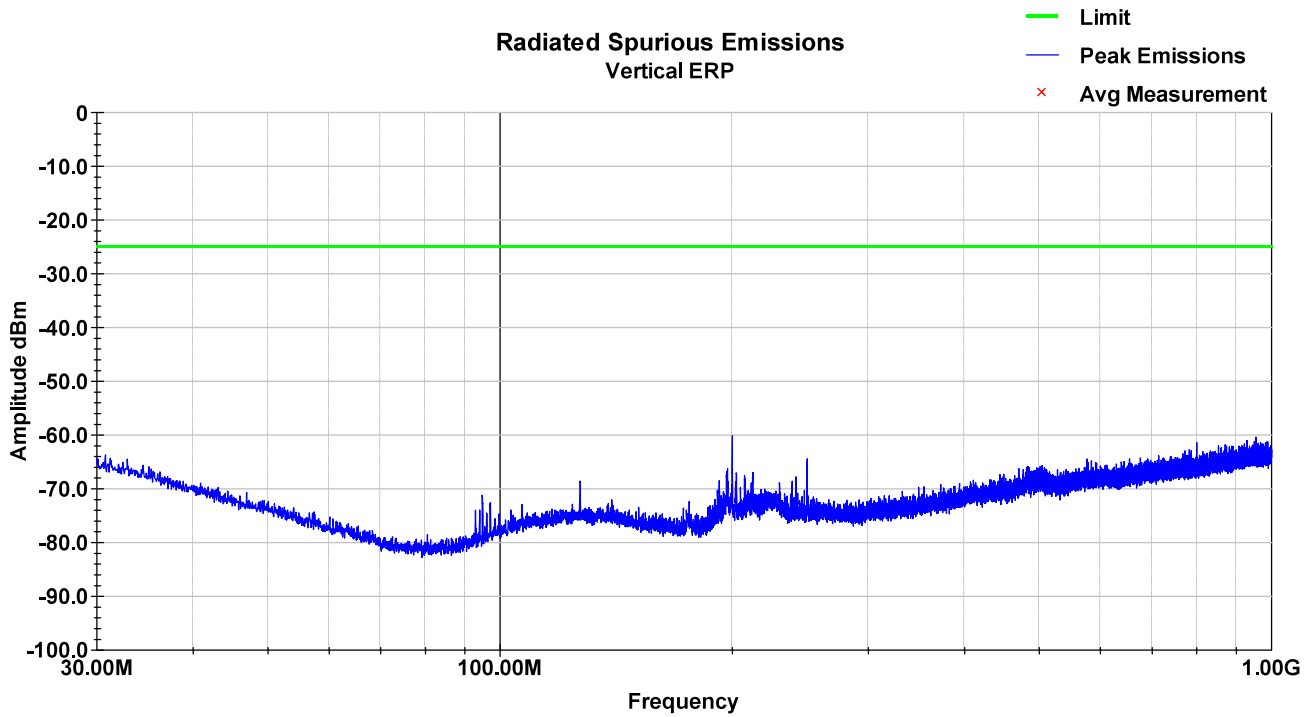

### 8.8 Test Data – LTE Band 7

LTE Band 7 – LCH – 30-1000MHz – Vertical

LTE Band 7 – LCH – 30-1000MHz – Horizontal

LTE Band 7 – LCH – 1-18GHz – Vertical

LTE Band 7 – LCH – 1-18GHz – Horizontal

LTE Band 7 – MCH – 30-1000MHz – Vertical

LTE Band 7 – MCH – 30-1000MHz – Horizontal

LTE Band 7 – MCH – 1-18GHz – Vertical

LTE Band 7 – MCH – 1-18GHz – Horizontal

LTE Band 7 – HCH – 30-1000MHz – Vertical

LTE Band 7 – HCH – 30-1000MHz – Horizontal

LTE Band 7 – HCH – 1-18GHz – Vertical

LTE Band 7 – HCH – 1-18GHz – Horizontal

### 8.9 Test Data – LTE Band 12

LTE Band 12 – LCH – 30-1000MHz – Vertical

LTE Band 12 – LCH – 30-1000MHz – Horizontal

LTE Band 12 – LCH – 1-12.75GHz – Vertical

LTE Band 12 – LCH – 1-12.75GHz – Horizontal

LTE Band 12 – MCH – 30-1000MHz – Vertical