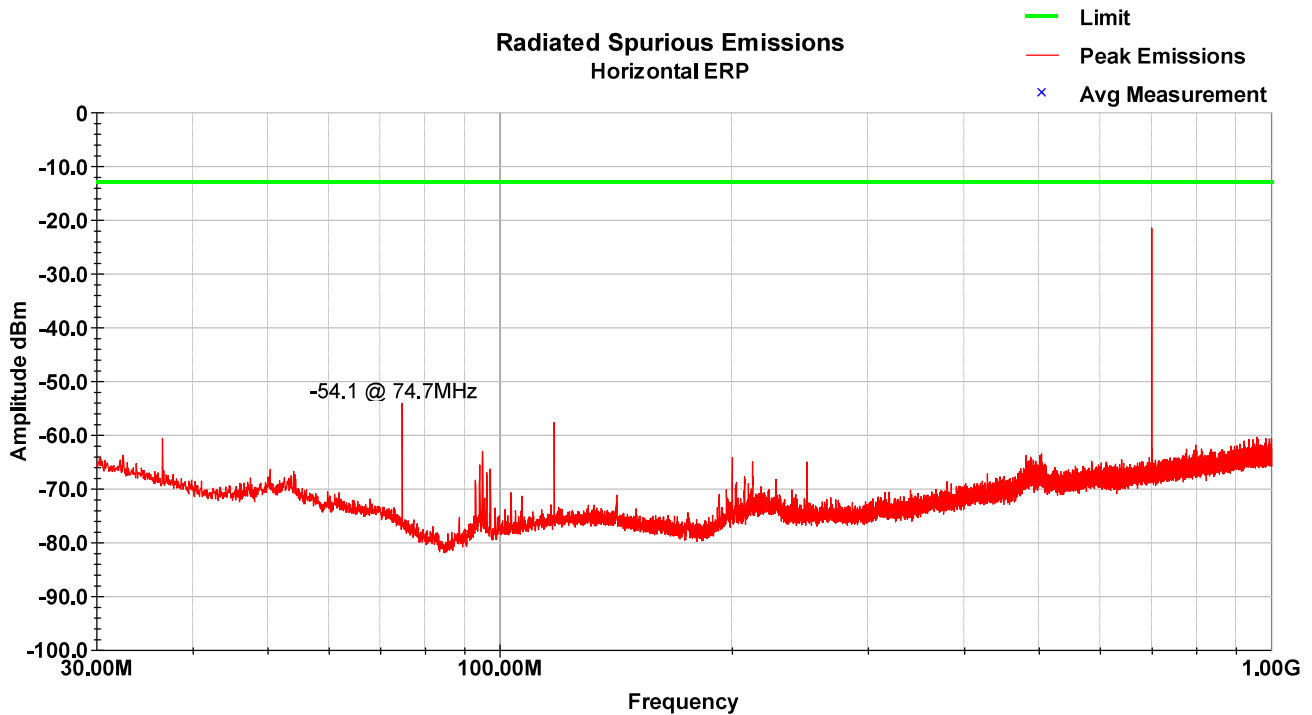

LTE Band 7 – HCH – 1-18GHz – Vertical

LTE Band 7 – HCH – 1-18GHz – Horizontal

### 8.9 Test Data – LTE Band 12

LTE Band 12 – LCH – 30-1000MHz – Vertical

LTE Band 12 – LCH – 30-1000MHz – Horizontal

LTE Band 12 – LCH – 1-12.75GHz – Vertical

LTE Band 12 – LCH – 1-12.75GHz – Horizontal

LTE Band 12 – MCH – 30-1000MHz – Vertical

LTE Band 12 – MCH – 30-1000MHz – Horizontal

LTE Band 12 – MCH – 1-12.75GHz – Vertical

LTE Band 12 – MCH – 1-12.75GHz – Horizontal

LTE Band 12 – HCH – 30-1000MHz – Vertical

LTE Band 12 – HCH – 30-1000MHz – Horizontal

LTE Band 12 – HCH – 1-12.75GHz – Vertical

LTE Band 12 – HCH – 1-12.75GHz – Horizontal