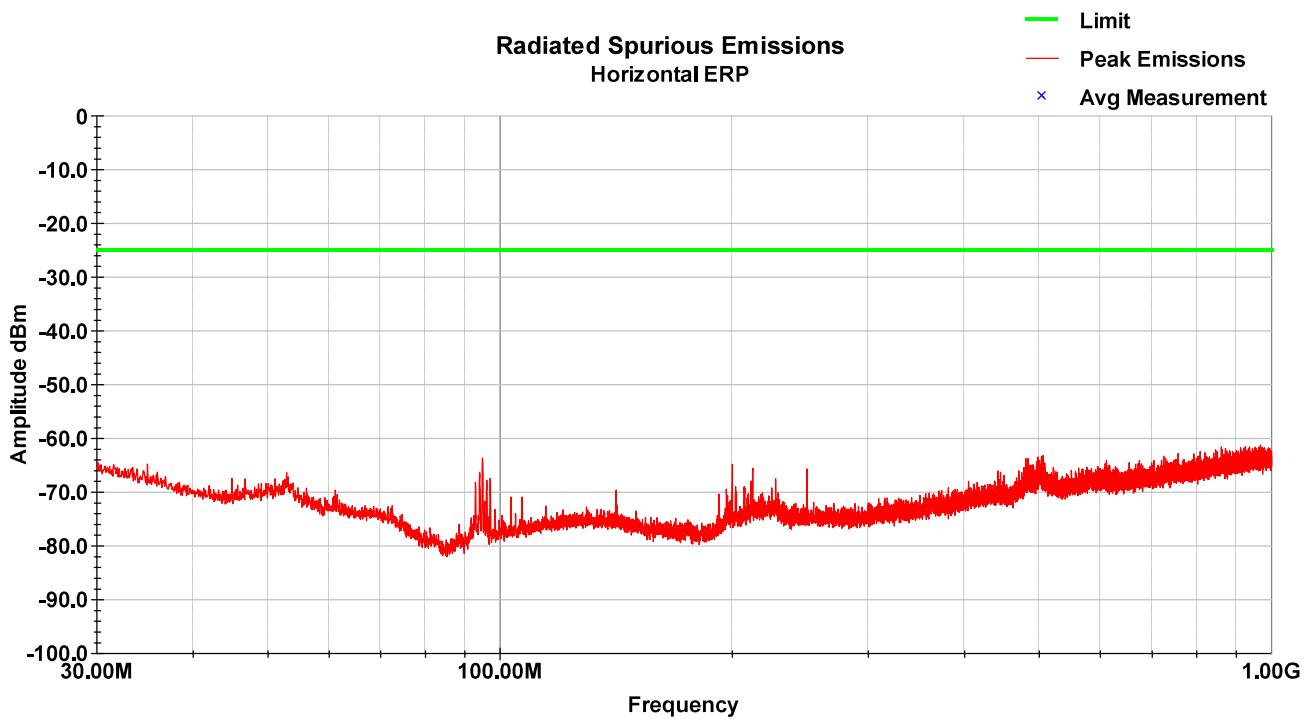

### 8.8 Test Data – LTE Band 7

LTE Band 7 – LCH – 30-1000MHz – Vertical

LTE Band 7 – LCH – 30-1000MHz – Horizontal

LTE Band 7 – LCH – 1-18GHz – Vertical

LTE Band 7 – LCH – 1-18GHz – Horizontal

LTE Band 7 – MCH – 30-1000MHz – Vertical

LTE Band 7 – MCH – 30-1000MHz – Horizontal

LTE Band 7 – MCH – 1-18GHz – Vertical

LTE Band 7 – MCH – 1-18GHz – Horizontal

LTE Band 7 – HCH – 30-1000MHz – Vertical

LTE Band 7 – HCH – 30-1000MHz – Horizontal

LTE Band 7 – HCH – 1-18GHz – Vertical

LTE Band 7 – HCH – 1-18GHz – Horizontal

### 8.9 Test Data – LTE Band 12

LTE Band 12 – LCH – 30-1000MHz – Vertical

LTE Band 12 – LCH – 30-1000MHz – Horizontal

LTE Band 12 – LCH – 1-12.75GHz – Vertical

LTE Band 12 – LCH – 1-12.75GHz – Horizontal

LTE Band 12 – MCH – 30-1000MHz – Vertical