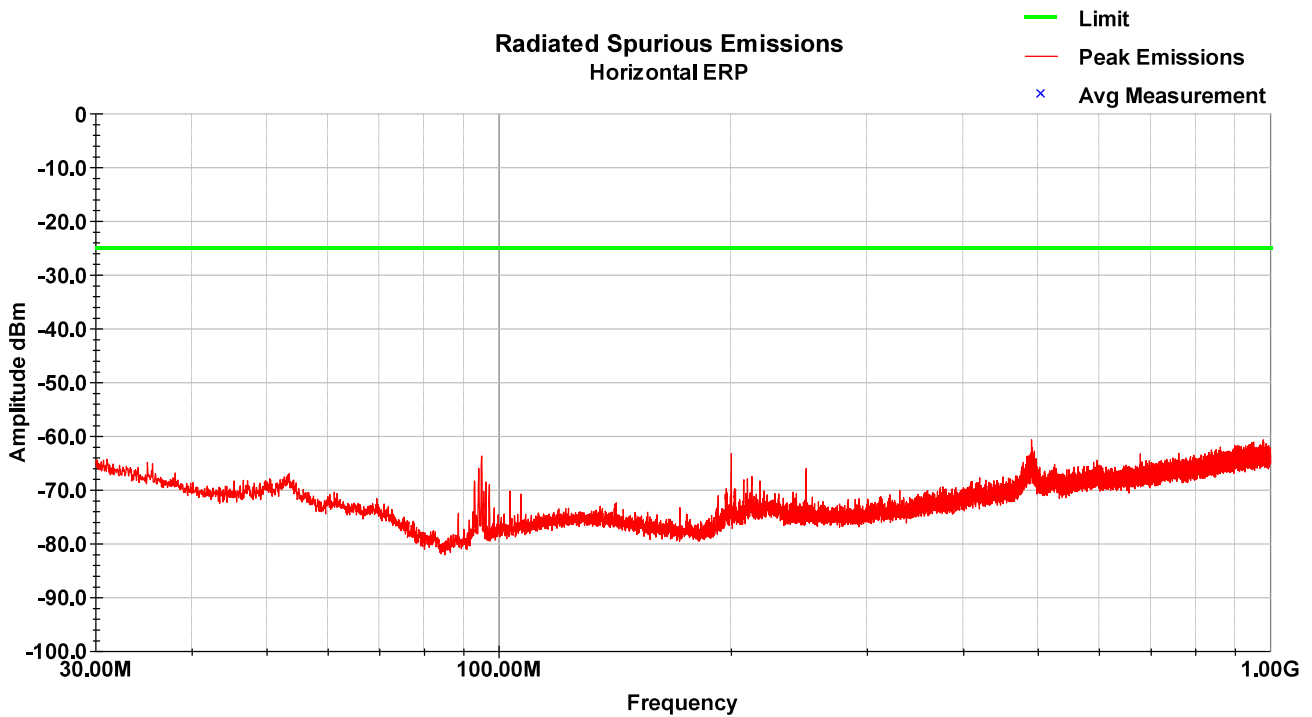

### 8.8 Test Data – LTE Band 7

LTE Band 7 – LCH – 30-1000MHz – Vertical

LTE Band 7 – LCH – 30-1000MHz – Horizontal

LTE Band 7 – LCH – 1-18GHz – Vertical

LTE Band 7 – LCH – 1-18GHz – Horizontal

LTE Band 7 – MCH – 30-1000MHz – Vertical

LTE Band 7 – MCH – 30-1000MHz – Horizontal

LTE Band 7 – MCH – 1-18GHz – Vertical

LTE Band 7 – MCH – 1-18GHz – Horizontal

LTE Band 7 – HCH – 30-1000MHz – Vertical

LTE Band 7 – HCH – 30-1000MHz – Horizontal

LTE Band 7 – HCH – 1-18GHz – Vertical

LTE Band 7 – HCH – 1-18GHz – Horizontal

### 8.9 Test Data – LTE Band 12

LTE Band 12 – LCH – 30-1000MHz – Vertical

LTE Band 12 – LCH – 30-1000MHz – Horizontal

LTE Band 12 – LCH – 1-12.75GHz – Vertical

LTE Band 12 – LCH – 1-12.75GHz – Horizontal

LTE Band 12 – MCH – 30-1000MHz – Vertical