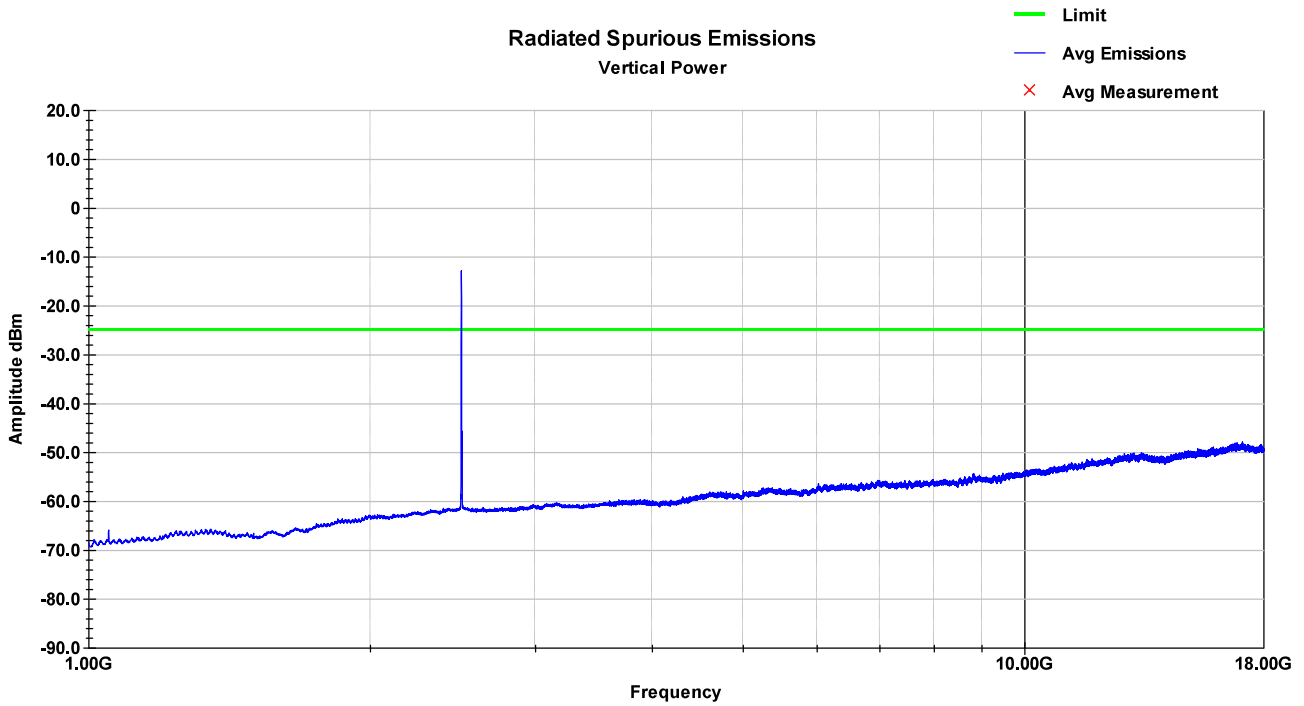

### 8.8 Test Data – LTE Band 7

LTE Band 7 – LCH – 30-1000MHz – Vertical

LTE Band 7 – LCH – 30-1000MHz – Horizontal

LTE Band 7 – LCH – 1-18GHz – Vertical

LTE Band 7 – LCH – 1-18GHz – Horizontal

LTE Band 7 – MCH – 30-1000MHz – Vertical

LTE Band 7 – MCH – 30-1000MHz – Horizontal

LTE Band 7 – MCH – 1-18GHz – Vertical

LTE Band 7 – MCH – 1-18GHz – Horizontal

LTE Band 7 – HCH – 30-1000MHz – Vertical

LTE Band 7 – HCH – 30-1000MHz – Horizontal

LTE Band 7 – HCH – 1-18GHz – Vertical

LTE Band 7 – HCH – 1-18GHz – Horizontal