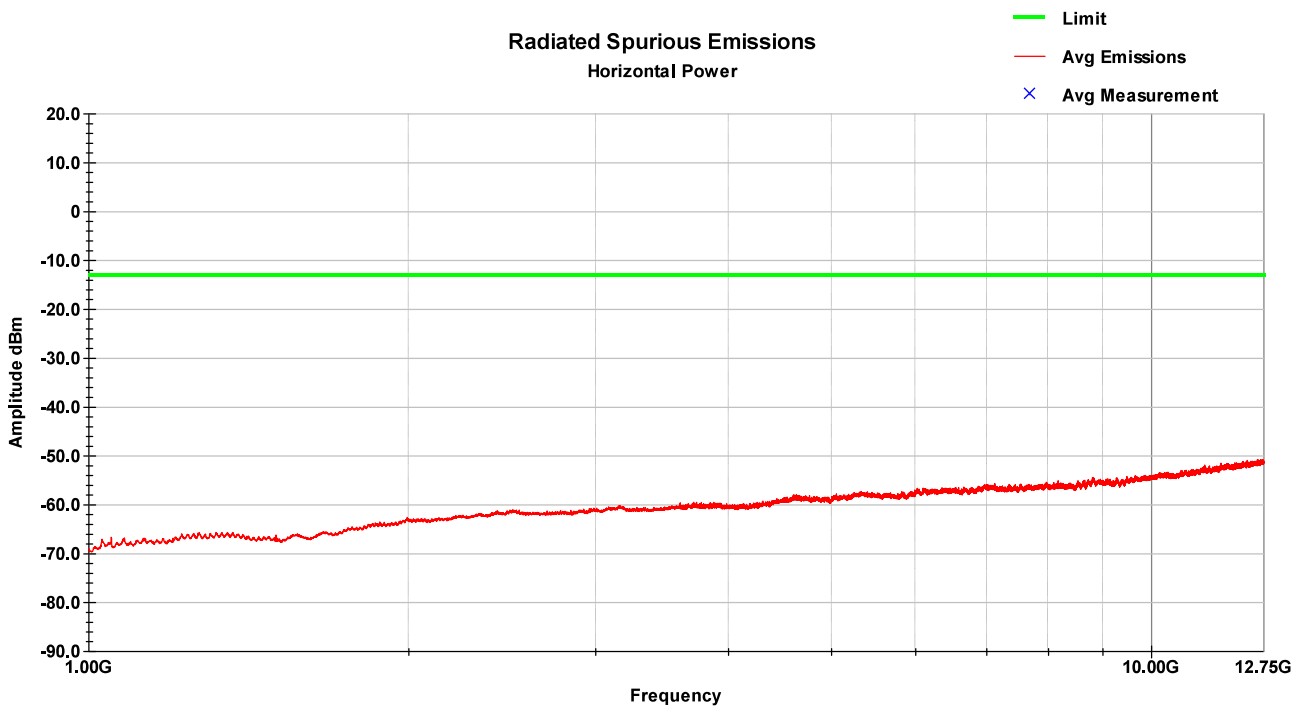

LTE Band 7 – HCH – 1-18GHz – Vertical

LTE Band 7 – HCH – 1-18GHz – Horizontal

### 8.9 Test Data – LTE Band 12

LTE Band 12 – LCH – 30-1000MHz – Vertical

LTE Band 12 – LCH – 30-1000MHz – Horizontal

LTE Band 12 – LCH – 1-12.75GHz – Vertical

LTE Band 12 – LCH – 1-12.75GHz – Horizontal

LTE Band 12 – MCH – 30-1000MHz – Vertical

LTE Band 12 – MCH – 30-1000MHz – Horizontal

LTE Band 12 – MCH – 1-12.75GHz – Vertical

LTE Band 12 – MCH – 1-12.75GHz – Horizontal

LTE Band 12 – HCH – 30-1000MHz – Vertical

LTE Band 12 – HCH – 30-1000MHz – Horizontal

LTE Band 12 – HCH – 1-12.75GHz – Vertical

LTE Band 12 – HCH – 1-12.75GHz – Horizontal