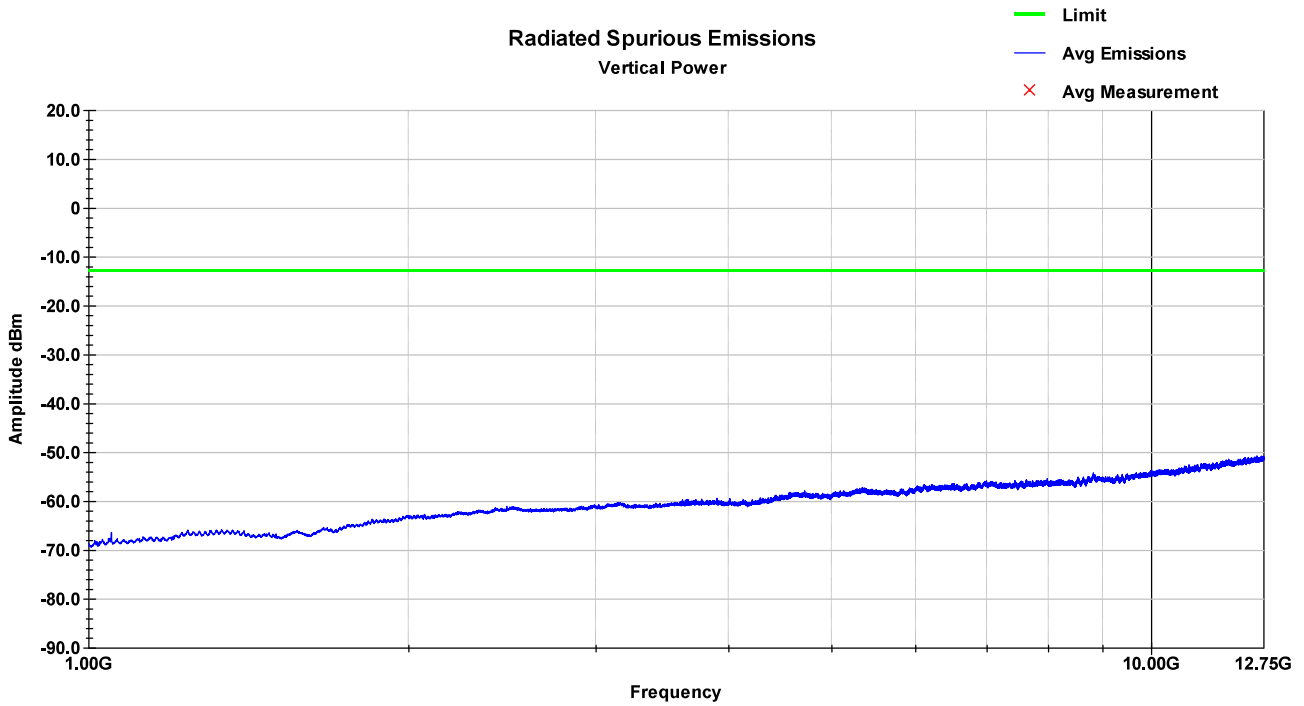

LTE Band 7 – HCH – 1-18GHz – Vertical

LTE Band 7 – HCH – 1-18GHz – Horizontal

### 8.9 Test Data – LTE Band 12

LTE Band 12 – LCH – 30-1000MHz – Vertical

LTE Band 12 – LCH – 30-1000MHz – Horizontal

LTE Band 12 – LCH – 1-12.75GHz – Vertical

LTE Band 12 – LCH – 1-12.75GHz – Horizontal

LTE Band 12 – MCH – 30-1000MHz – Vertical

LTE Band 12 – MCH – 30-1000MHz – Horizontal

LTE Band 12 – MCH – 1-12.75GHz – Vertical

LTE Band 12 – MCH – 1-12.75GHz – Horizontal

LTE Band 12 – HCH – 30-1000MHz – Vertical

LTE Band 12 – HCH – 30-1000MHz – Horizontal

LTE Band 12 – HCH – 1-12.75GHz – Vertical

LTE Band 12 – HCH – 1-12.75GHz – Horizontal