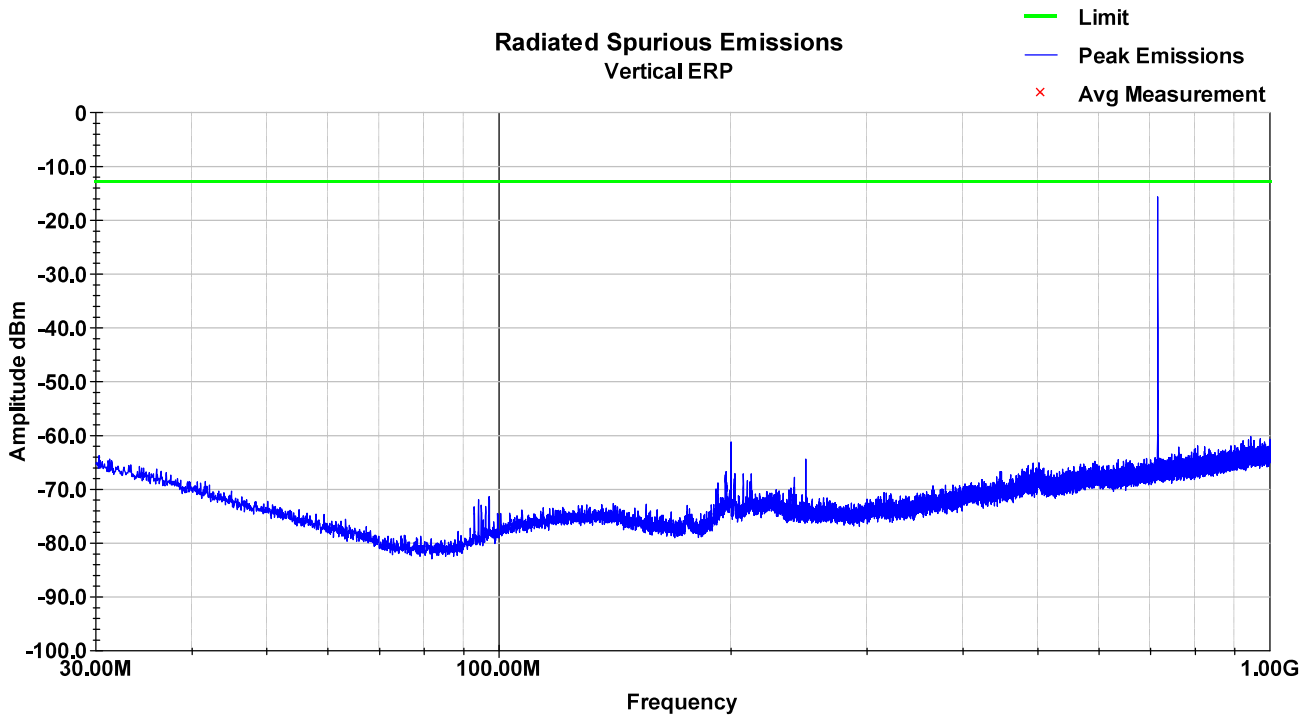

### 8.9 Test Data – LTE Band 12

LTE Band 12 – LCH – 30-1000MHz – Vertical

LTE Band 12 – LCH – 30-1000MHz – Horizontal

LTE Band 12 – LCH – 1-12.75GHz – Vertical

LTE Band 12 – LCH – 1-12.75GHz – Horizontal

LTE Band 12 – MCH – 30-1000MHz – Vertical

LTE Band 12 – MCH – 30-1000MHz – Horizontal

LTE Band 12 – MCH – 1-12.75GHz – Vertical

LTE Band 12 – MCH – 1-12.75GHz – Horizontal

LTE Band 12 – HCH – 30-1000MHz – Vertical

LTE Band 12 – HCH – 30-1000MHz – Horizontal

LTE Band 12 – HCH – 1-12.75GHz – Vertical

LTE Band 12 – HCH – 1-12.75GHz – Horizontal