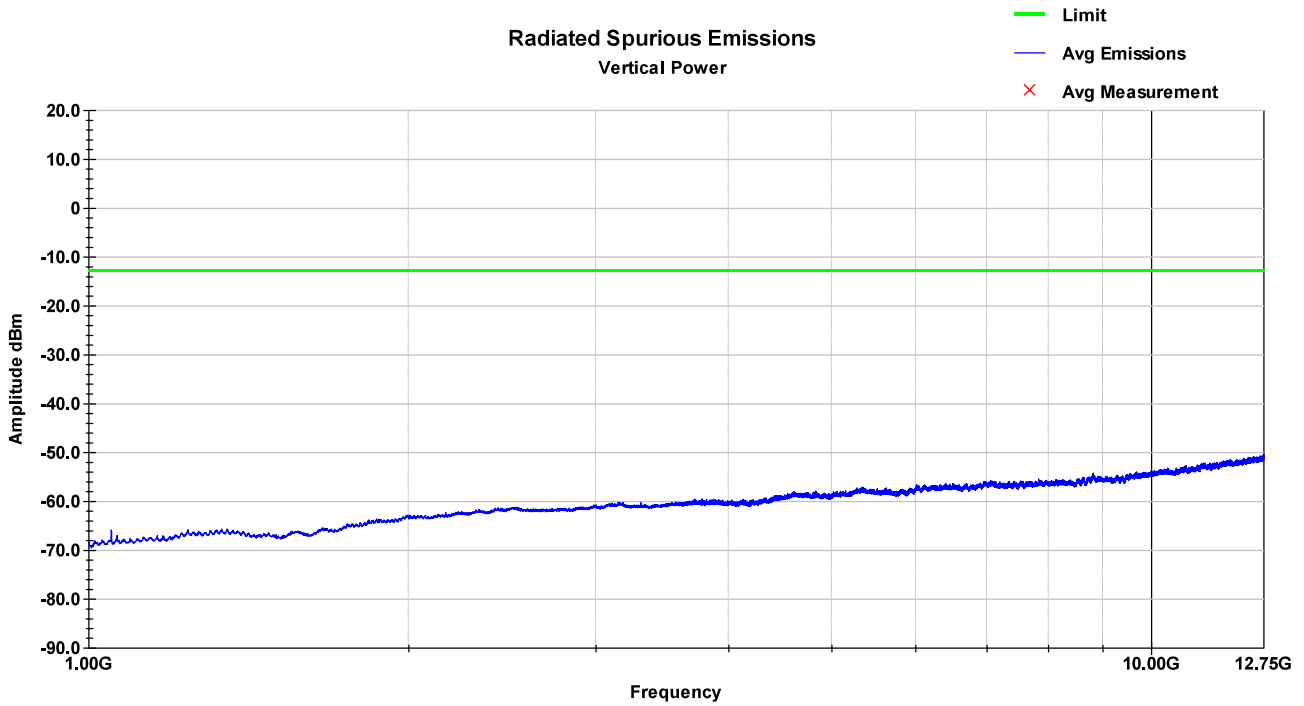

LTE Band 7 – HCH – 1-18GHz – Vertical

LTE Band 7 – HCH – 1-18GHz – Horizontal

### 8.9 Test Data – LTE Band 12

LTE Band 12 – LCH – 30-1000MHz – Vertical

LTE Band 12 – LCH – 30-1000MHz – Horizontal

LTE Band 12 – LCH – 1-12.75GHz – Vertical

LTE Band 12 – LCH – 1-12.75GHz – Horizontal

LTE Band 12 – MCH – 30-1000MHz – Vertical

LTE Band 12 – MCH – 30-1000MHz – Horizontal

LTE Band 12 – MCH – 1-12.75GHz – Vertical

LTE Band 12 – MCH – 1-12.75GHz – Horizontal

LTE Band 12 – HCH – 30-1000MHz – Vertical

LTE Band 12 – HCH – 30-1000MHz – Horizontal

LTE Band 12 – HCH – 1-12.75GHz – Vertical

LTE Band 12 – HCH – 1-12.75GHz – Horizontal