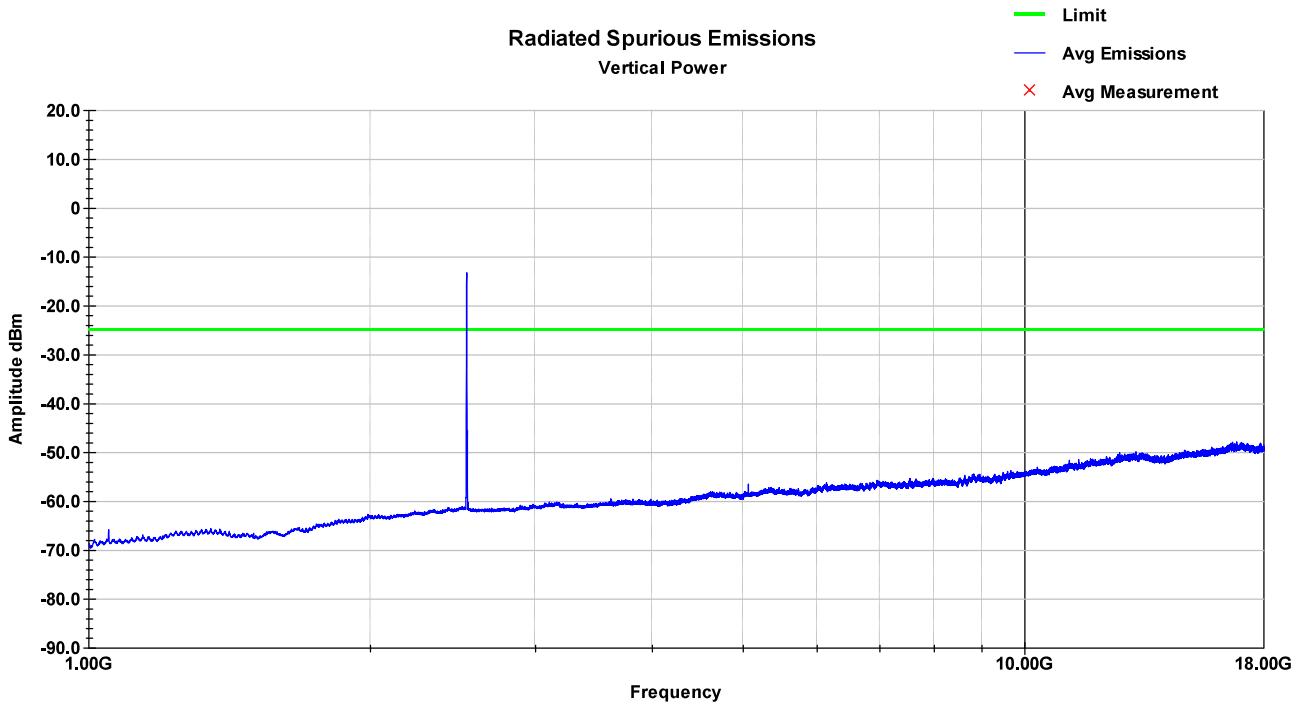

### 8.8 Test Data – LTE Band 7

LTE Band 7 – LCH – 30-1000MHz – Vertical

LTE Band 7 – LCH – 30-1000MHz – Horizontal

LTE Band 7 – LCH – 1-18GHz – Vertical

LTE Band 7 – LCH – 1-18GHz – Horizontal

LTE Band 7 – MCH – 30-1000MHz – Vertical

LTE Band 7 – MCH – 30-1000MHz – Horizontal

LTE Band 7 – MCH – 1-18GHz – Vertical

LTE Band 7 – MCH – 1-18GHz – Horizontal

LTE Band 7 – HCH – 30-1000MHz – Vertical

LTE Band 7 – HCH – 30-1000MHz – Horizontal

LTE Band 7 – HCH – 1-18GHz – Vertical

LTE Band 7 – HCH – 1-18GHz – Horizontal