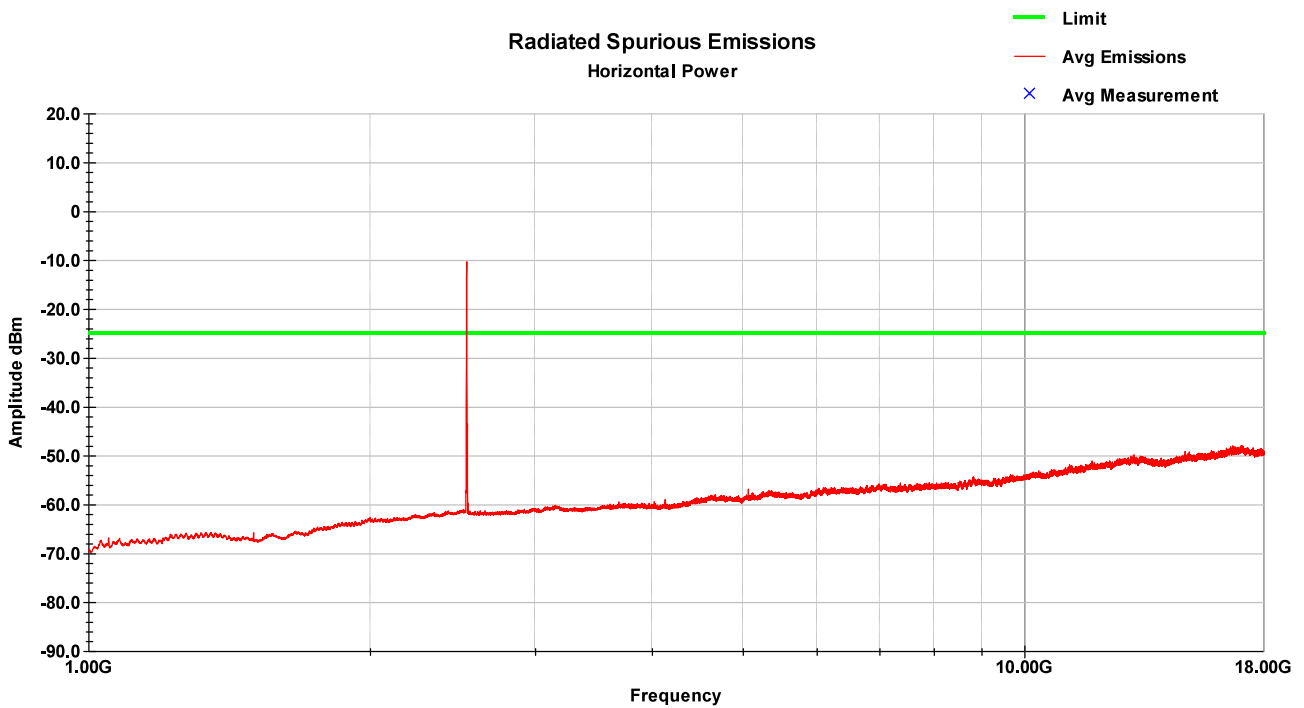

### 8.8 Test Data – LTE Band 7

LTE Band 7 – LCH – 30-1000MHz – Vertical

LTE Band 7 – LCH – 30-1000MHz – Horizontal

LTE Band 7 – LCH – 1-18GHz – Vertical

LTE Band 7 – LCH – 1-18GHz – Horizontal

LTE Band 7 – MCH – 30-1000MHz – Vertical

LTE Band 7 – MCH – 30-1000MHz – Horizontal

LTE Band 7 – MCH – 1-18GHz – Vertical

LTE Band 7 – MCH – 1-18GHz – Horizontal

LTE Band 7 – HCH – 30-1000MHz – Vertical

LTE Band 7 – HCH – 30-1000MHz – Horizontal

LTE Band 7 – HCH – 1-18GHz – Vertical

LTE Band 7 – HCH – 1-18GHz – Horizontal