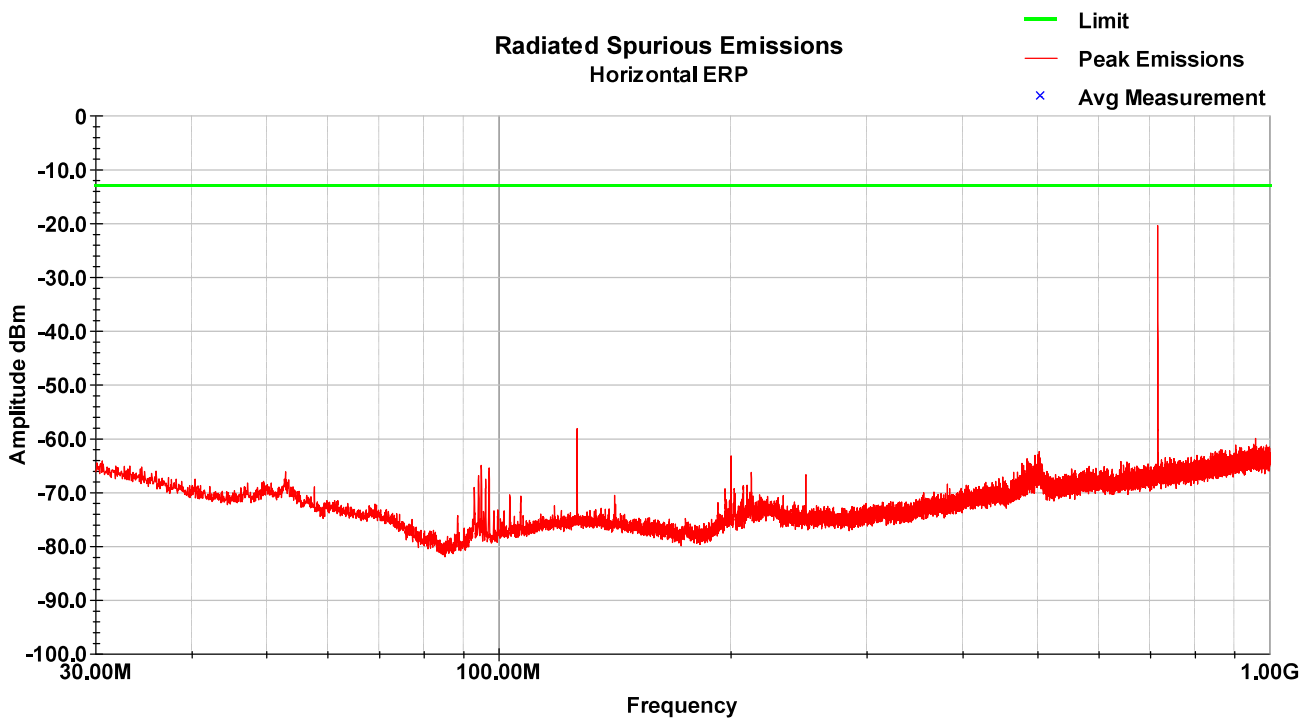

### 8.9 Test Data – LTE Band 12

LTE Band 12 – LCH – 30-1000MHz – Vertical

LTE Band 12 – LCH – 30-1000MHz – Horizontal

LTE Band 12 – LCH – 1-12.75GHz – Vertical

LTE Band 12 – LCH – 1-12.75GHz – Horizontal

LTE Band 12 – MCH – 30-1000MHz – Vertical

LTE Band 12 – MCH – 30-1000MHz – Horizontal

LTE Band 12 – MCH – 1-12.75GHz – Vertical

LTE Band 12 – MCH – 1-12.75GHz – Horizontal

LTE Band 12 – HCH – 30-1000MHz – Vertical

LTE Band 12 – HCH – 30-1000MHz – Horizontal

LTE Band 12 – HCH – 1-12.75GHz – Vertical

LTE Band 12 – HCH – 1-12.75GHz – Horizontal