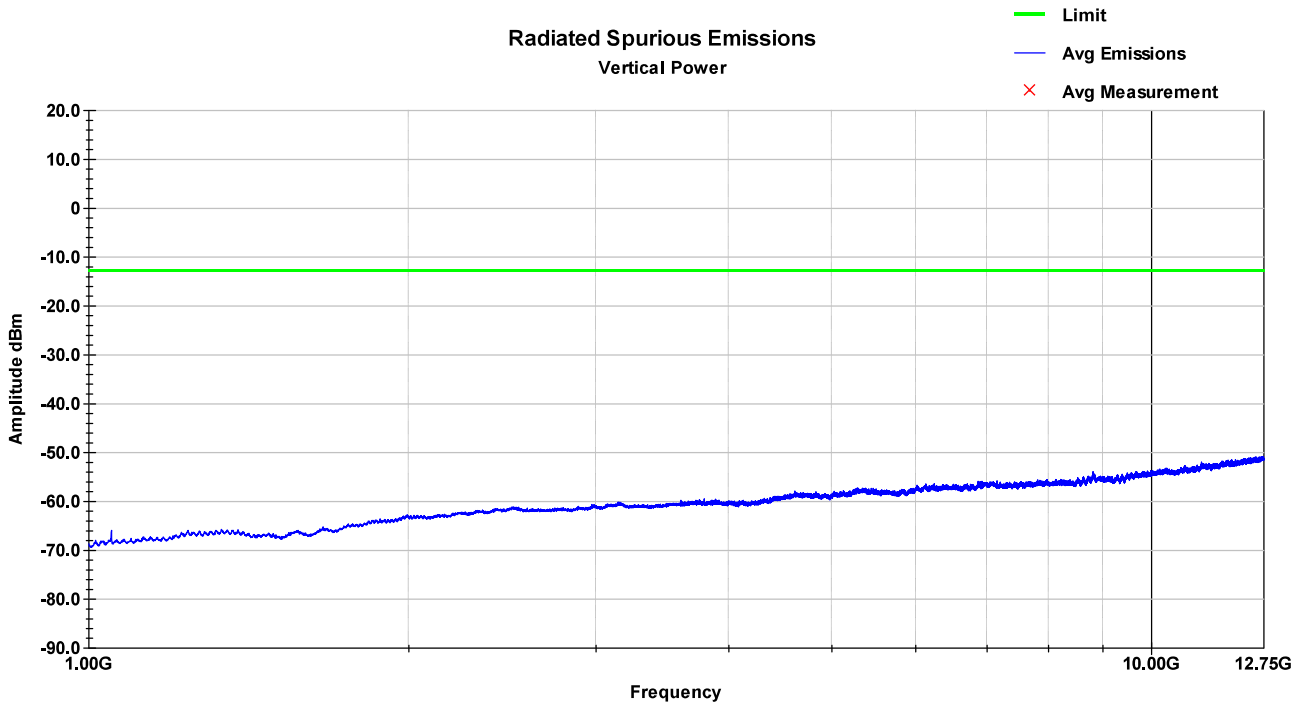

LTE Band 4 – HCH – 30-1000MHz – Horizontal

LTE Band 4 – HCH – 1-18GHz – Vertical

LTE Band 4 – HCH – 1-18GHz – Horizontal

8.7 Test Data – LTE Band 5

LTE Band 5 – LCH – 30-1000MHz – Vertical

LTE Band 5 – LCH – 30-1000MHz – Horizontal

LTE Band 5 – LCH – 1-12.75GHz – Vertical

LTE Band 5 – LCH – 1-12.75GHz – Horizontal

LTE Band 5 – MCH – 30-1000MHz – Vertical

LTE Band 5 – MCH – 30-1000MHz – Horizontal

LTE Band 5 – MCH – 1-12.75GHz – Vertical