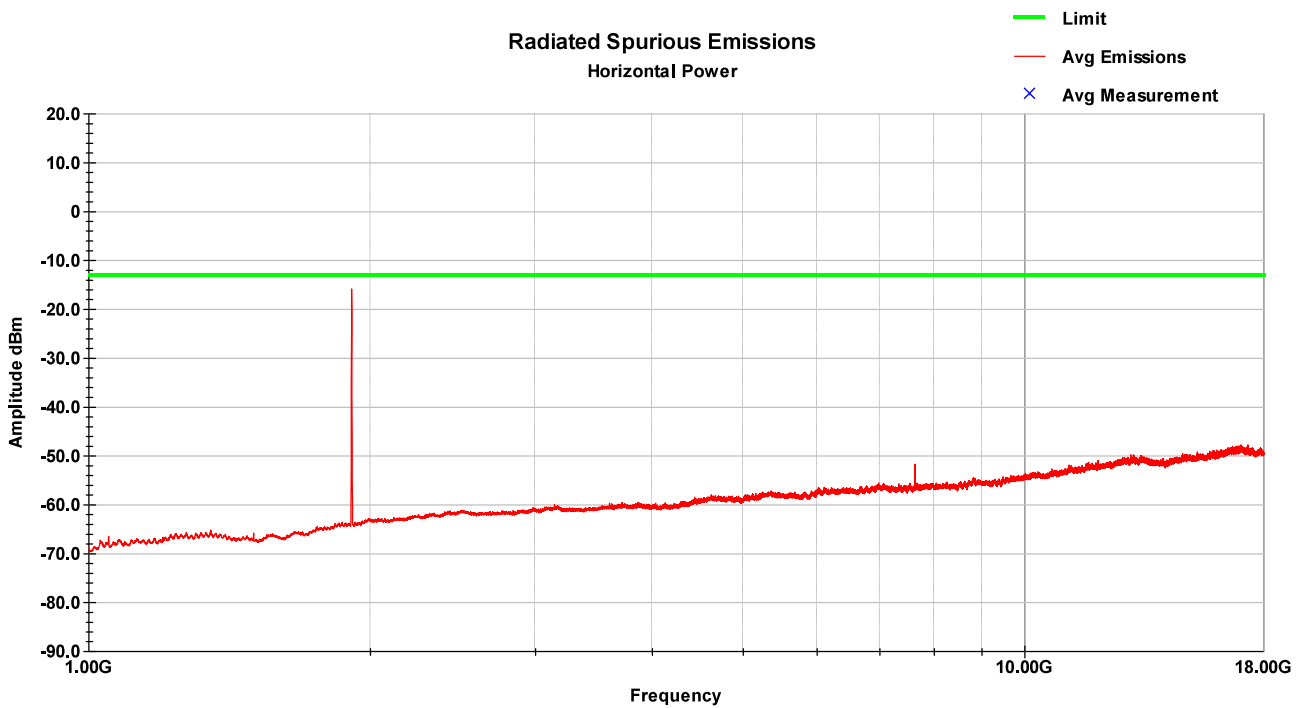

LTE Band 2 – HCH – 1-18GHz – Vertical

LTE Band 2 – HCH – 1-18GHz – Horizontal

8.6 Test Data – LTE Band 4

LTE Band 4 – LCH – 30-1000MHz – Vertical

LTE Band 4 – LCH – 30-1000MHz – Horizontal

LTE Band 4 – LCH – 1-18GHz – Vertical

LTE Band 4 – LCH – 1-18GHz – Horizontal

LTE Band 4 – MCH – 30-1000MHz – Vertical

LTE Band 4 – MCH – 30-1000MHz – Horizontal

LTE Band 4 – MCH – 1-18GHz – Vertical

LTE Band 4 – MCH – 1-18GHz – Horizontal

LTE Band 4 – HCH – 30-1000MHz – Vertical

LTE Band 4 – HCH – 30-1000MHz – Horizontal

LTE Band 4 – HCH – 1-18GHz – Vertical

LTE Band 4 – HCH – 1-18GHz – Horizontal

8.7 Test Data – LTE Band 5

LTE Band 5 – LCH – 30-1000MHz – Vertical

LTE Band 5 – LCH – 30-1000MHz – Horizontal

LTE Band 5 – LCH – 1-12.75GHz – Vertical

LTE Band 5 – LCH – 1-12.75GHz – Horizontal

LTE Band 5 – MCH – 30-1000MHz – Vertical

LTE Band 5 – MCH – 30-1000MHz – Horizontal

LTE Band 5 – MCH – 1-12.75GHz – Vertical