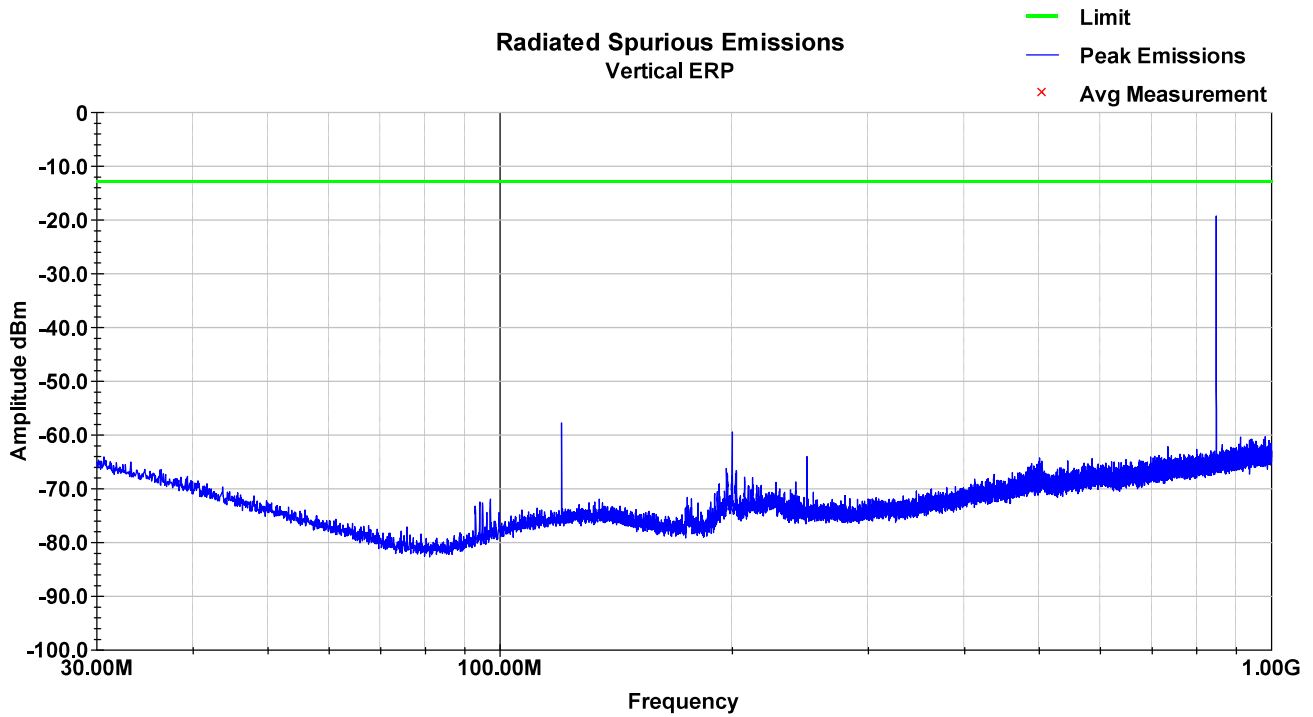

LTE Band 4 – HCH – 30-1000MHz – Horizontal

LTE Band 4 – HCH – 1-18GHz – Vertical

LTE Band 4 – HCH – 1-18GHz – Horizontal

8.7 Test Data – LTE Band 5

LTE Band 5 – LCH – 30-1000MHz – Vertical

LTE Band 5 – LCH – 30-1000MHz – Horizontal

LTE Band 5 – LCH – 1-12.75GHz – Vertical

LTE Band 5 – LCH – 1-12.75GHz – Horizontal

LTE Band 5 – MCH – 30-1000MHz – Vertical

LTE Band 5 – MCH – 30-1000MHz – Horizontal

LTE Band 5 – MCH – 1-12.75GHz – Vertical

LTE Band 5 – MCH – 1-12.75GHz – Horizontal

LTE Band 5 – HCH – 30-1000MHz – Vertical

LTE Band 5 – HCH – 30-1000MHz – Horizontal

LTE Band 5 – HCH – 1-12.75GHz – Vertical

LTE Band 5 – HCH – 1-12.75GHz – Horizontal