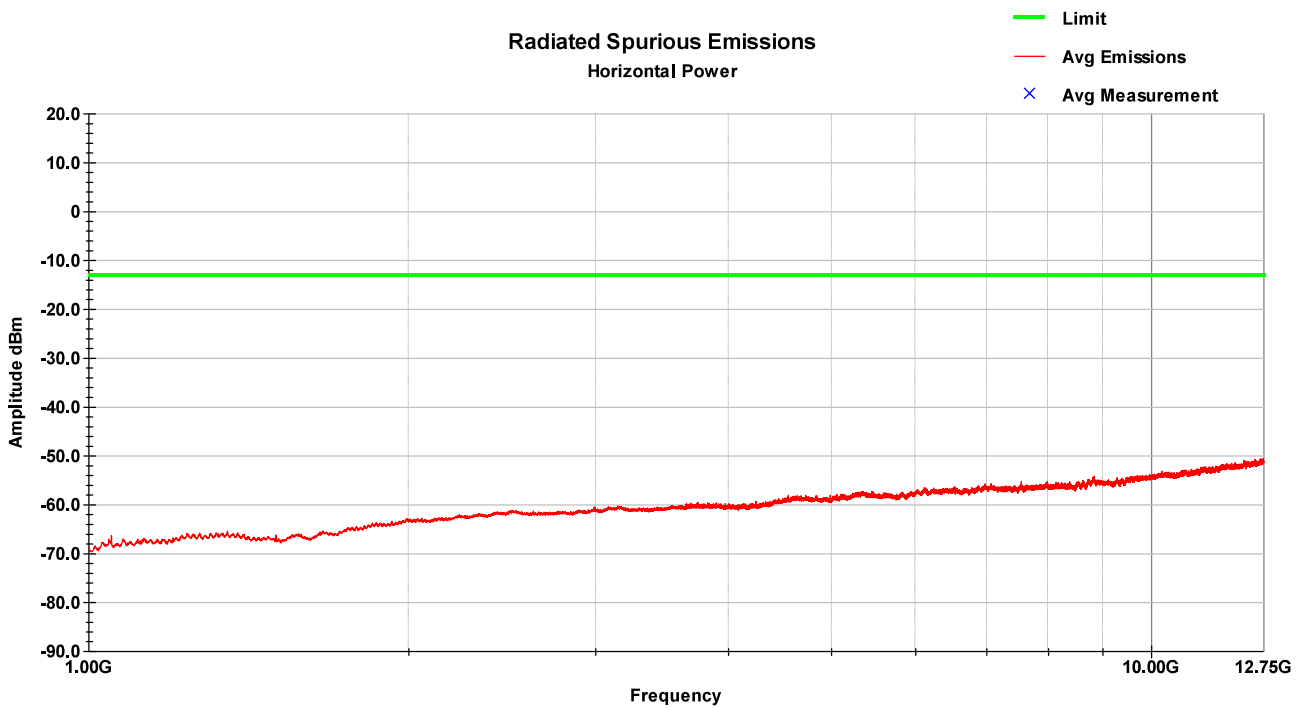

LTE Band 4 – HCH – 30-1000MHz – Horizontal

LTE Band 4 – HCH – 1-18GHz – Vertical

LTE Band 4 – HCH – 1-18GHz – Horizontal

8.7 Test Data – LTE Band 5

LTE Band 5 – LCH – 30-1000MHz – Vertical

LTE Band 5 – LCH – 30-1000MHz – Horizontal

LTE Band 5 – LCH – 1-12.75GHz – Vertical

LTE Band 5 – LCH – 1-12.75GHz – Horizontal

LTE Band 5 – MCH – 30-1000MHz – Vertical

LTE Band 5 – MCH – 30-1000MHz – Horizontal

LTE Band 5 – MCH – 1-12.75GHz – Vertical

LTE Band 5 – MCH – 1-12.75GHz – Horizontal

LTE Band 5 – HCH – 30-1000MHz – Vertical

LTE Band 5 – HCH – 30-1000MHz – Horizontal

LTE Band 5 – HCH – 1-12.75GHz – Vertical

LTE Band 5 – HCH – 1-12.75GHz – Horizontal