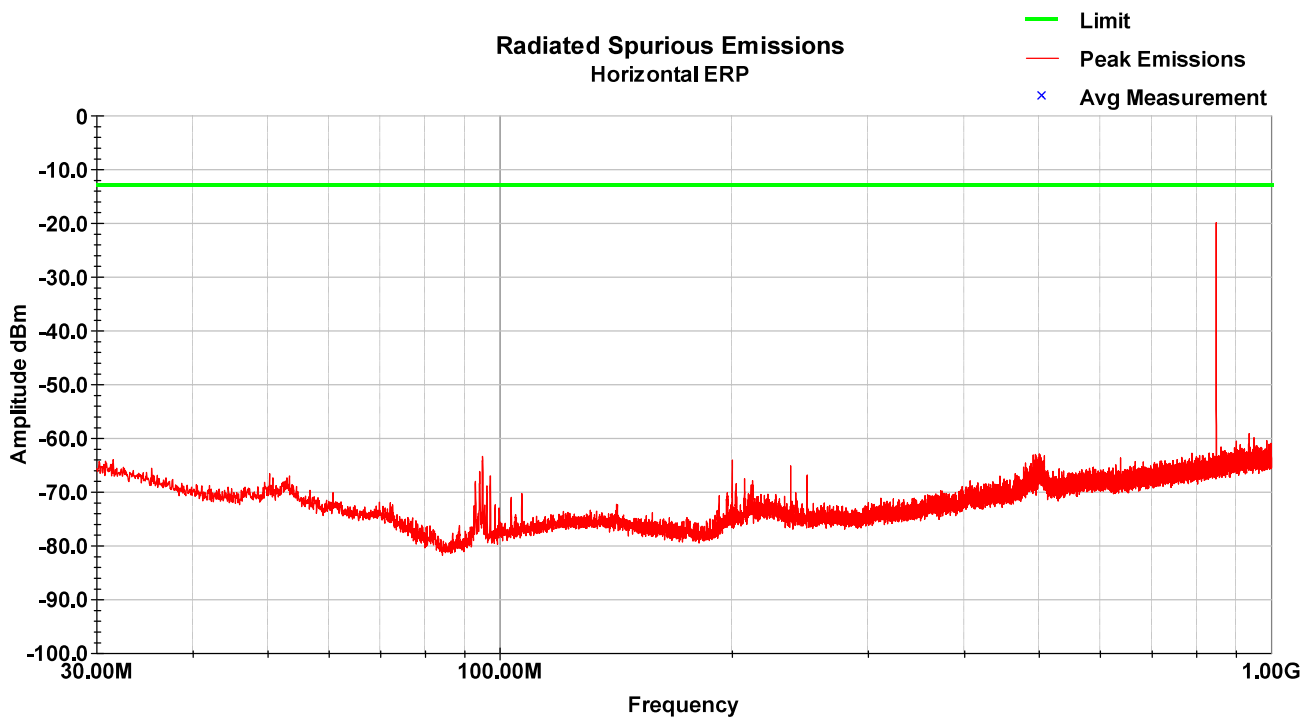

LTE Band 4 – HCH – 30-1000MHz – Horizontal

LTE Band 4 – HCH – 1-18GHz – Vertical

LTE Band 4 – HCH – 1-18GHz – Horizontal

8.7 Test Data – LTE Band 5

LTE Band 5 – LCH – 30-1000MHz – Vertical

LTE Band 5 – LCH – 30-1000MHz – Horizontal

LTE Band 5 – LCH – 1-12.75GHz – Vertical

LTE Band 5 – LCH – 1-12.75GHz – Horizontal

LTE Band 5 – MCH – 30-1000MHz – Vertical

LTE Band 5 – MCH – 30-1000MHz – Horizontal

LTE Band 5 – MCH – 1-12.75GHz – Vertical

LTE Band 5 – MCH – 1-12.75GHz – Horizontal

LTE Band 5 – HCH – 30-1000MHz – Vertical

LTE Band 5 – HCH – 30-1000MHz – Horizontal

LTE Band 5 – HCH – 1-12.75GHz – Vertical

LTE Band 5 – HCH – 1-12.75GHz – Horizontal