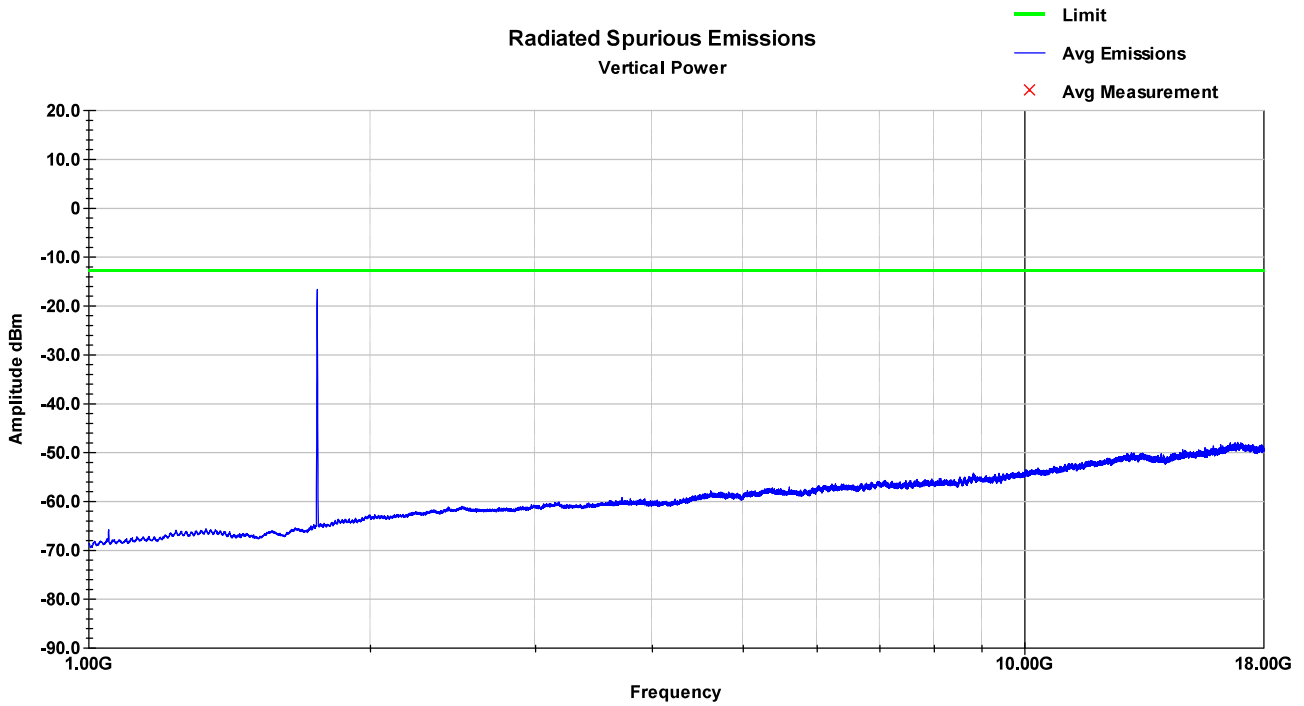

LTE Band 4 – LCH – 1-18GHz – Horizontal

LTE Band 4 – MCH – 30-1000MHz – Vertical

LTE Band 4 – MCH – 30-1000MHz – Horizontal

LTE Band 4 – MCH – 1-18GHz – Vertical

LTE Band 4 – MCH – 1-18GHz – Horizontal

LTE Band 4 – HCH – 30-1000MHz – Vertical

LTE Band 4 – HCH – 30-1000MHz – Horizontal

LTE Band 4 – HCH – 1-18GHz – Vertical

LTE Band 4 – HCH – 1-18GHz – Horizontal

8.7 Test Data – LTE Band 5

LTE Band 5 – LCH – 30-1000MHz – Vertical

LTE Band 5 – LCH – 30-1000MHz – Horizontal