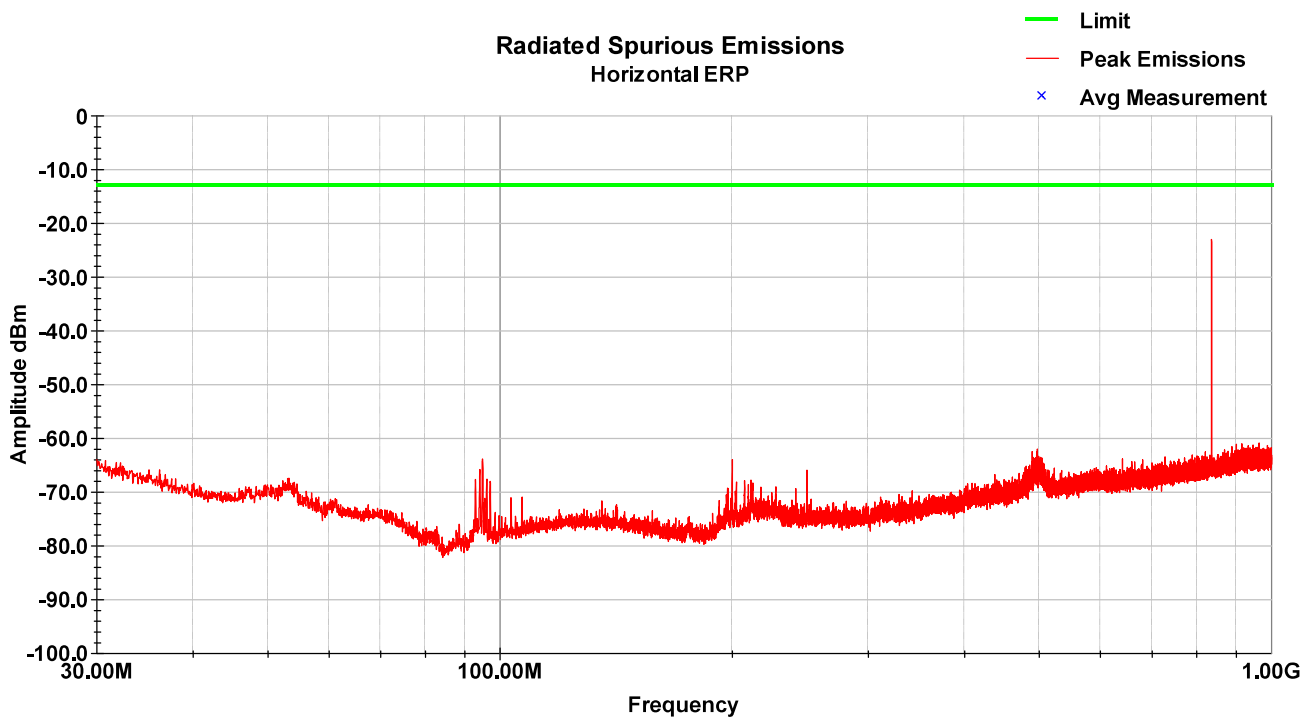

LTE Band 4 – HCH – 30-1000MHz – Horizontal

LTE Band 4 – HCH – 1-18GHz – Vertical

LTE Band 4 – HCH – 1-18GHz – Horizontal

8.7 Test Data – LTE Band 5

LTE Band 5 – LCH – 30-1000MHz – Vertical

LTE Band 5 – LCH – 30-1000MHz – Horizontal

LTE Band 5 – LCH – 1-12.75GHz – Vertical

LTE Band 5 – LCH – 1-12.75GHz – Horizontal

LTE Band 5 – MCH – 30-1000MHz – Vertical

LTE Band 5 – MCH – 30-1000MHz – Horizontal

LTE Band 5 – MCH – 1-12.75GHz – Vertical

LTE Band 5 – MCH – 1-12.75GHz – Horizontal

LTE Band 5 – HCH – 30-1000MHz – Vertical

LTE Band 5 – HCH – 30-1000MHz – Horizontal

LTE Band 5 – HCH – 1-12.75GHz – Vertical

LTE Band 5 – HCH – 1-12.75GHz – Horizontal