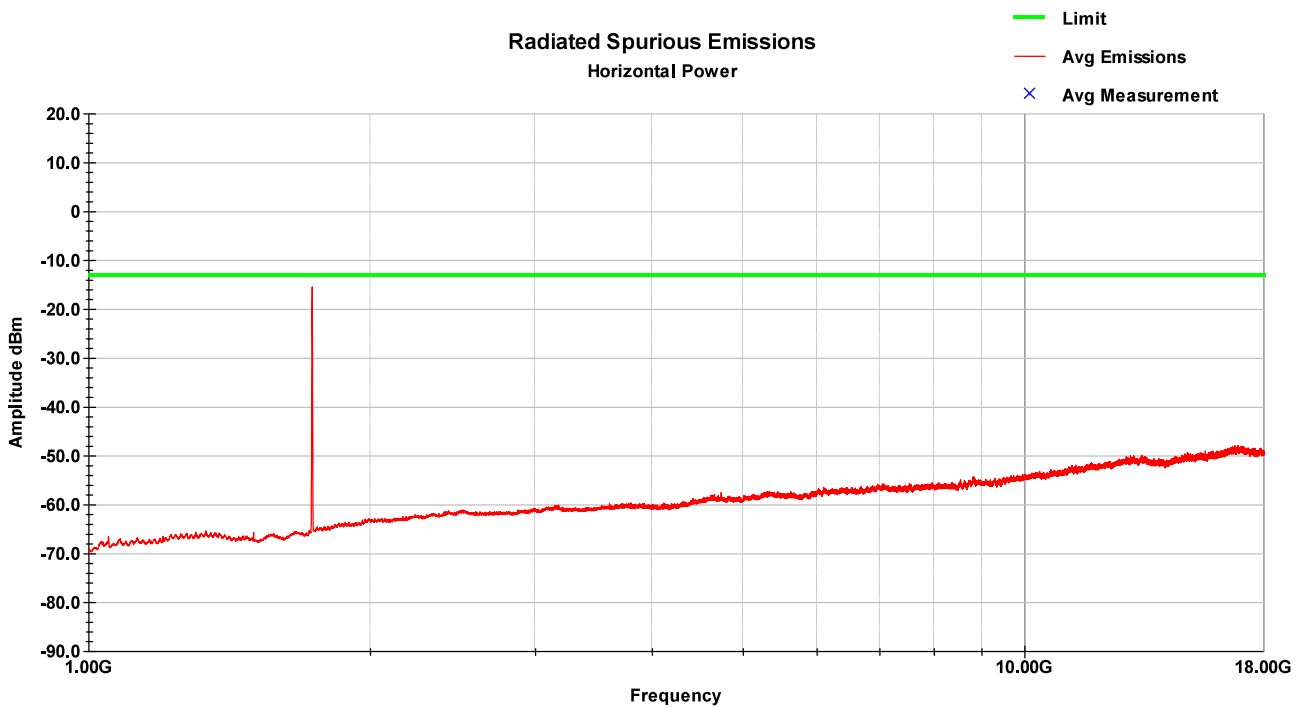

LTE Band 2 – HCH – 1-18GHz – Vertical

LTE Band 2 – HCH – 1-18GHz – Horizontal

8.6 Test Data – LTE Band 4

LTE Band 4 – LCH – 30-1000MHz – Vertical

LTE Band 4 – LCH – 30-1000MHz – Horizontal

LTE Band 4 – LCH – 1-18GHz – Vertical

LTE Band 4 – LCH – 1-18GHz – Horizontal

LTE Band 4 – MCH – 30-1000MHz – Vertical

LTE Band 4 – MCH – 30-1000MHz – Horizontal

LTE Band 4 – MCH – 1-18GHz – Vertical

LTE Band 4 – MCH – 1-18GHz – Horizontal

LTE Band 4 – HCH – 30-1000MHz – Vertical

LTE Band 4 – HCH – 30-1000MHz – Horizontal

LTE Band 4 – HCH – 1-18GHz – Vertical

LTE Band 4 – HCH – 1-18GHz – Horizontal

8.7 Test Data – LTE Band 5

LTE Band 5 – LCH – 30-1000MHz – Vertical

LTE Band 5 – LCH – 30-1000MHz – Horizontal

LTE Band 5 – LCH – 1-12.75GHz – Vertical

LTE Band 5 – LCH – 1-12.75GHz – Horizontal

LTE Band 5 – MCH – 30-1000MHz – Vertical

LTE Band 5 – MCH – 30-1000MHz – Horizontal

LTE Band 5 – MCH – 1-12.75GHz – Vertical