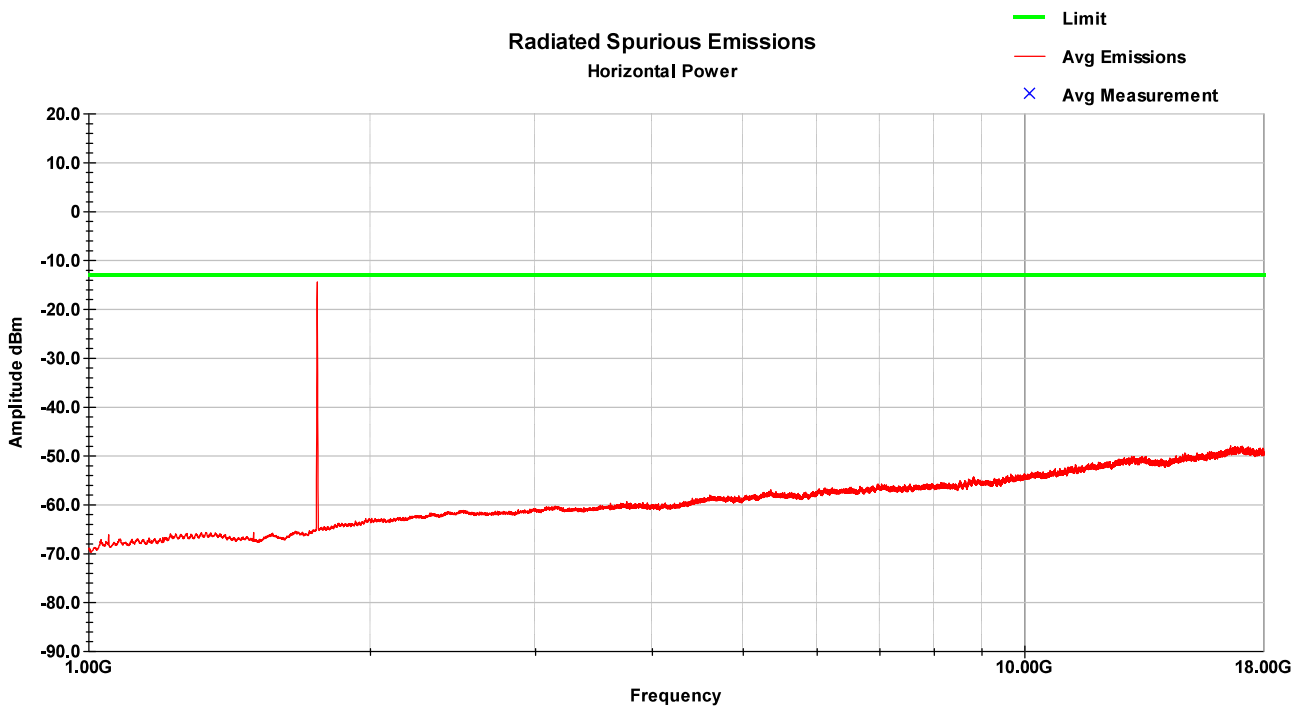

LTE Band 4 – LCH – 1-18GHz – Horizontal

LTE Band 4 – MCH – 30-1000MHz – Vertical

LTE Band 4 – MCH – 30-1000MHz – Horizontal

LTE Band 4 – MCH – 1-18GHz – Vertical

LTE Band 4 – MCH – 1-18GHz – Horizontal

LTE Band 4 – HCH – 30-1000MHz – Vertical

LTE Band 4 – HCH – 30-1000MHz – Horizontal

LTE Band 4 – HCH – 1-18GHz – Vertical

LTE Band 4 – HCH – 1-18GHz – Horizontal

8.7 Test Data – LTE Band 5

LTE Band 5 – LCH – 30-1000MHz – Vertical

LTE Band 5 – LCH – 30-1000MHz – Horizontal

LTE Band 5 – LCH – 1-12.75GHz – Vertical

LTE Band 5 – LCH – 1-12.75GHz – Horizontal

LTE Band 5 – MCH – 30-1000MHz – Vertical

LTE Band 5 – MCH – 30-1000MHz – Horizontal

LTE Band 5 – MCH – 1-12.75GHz – Vertical