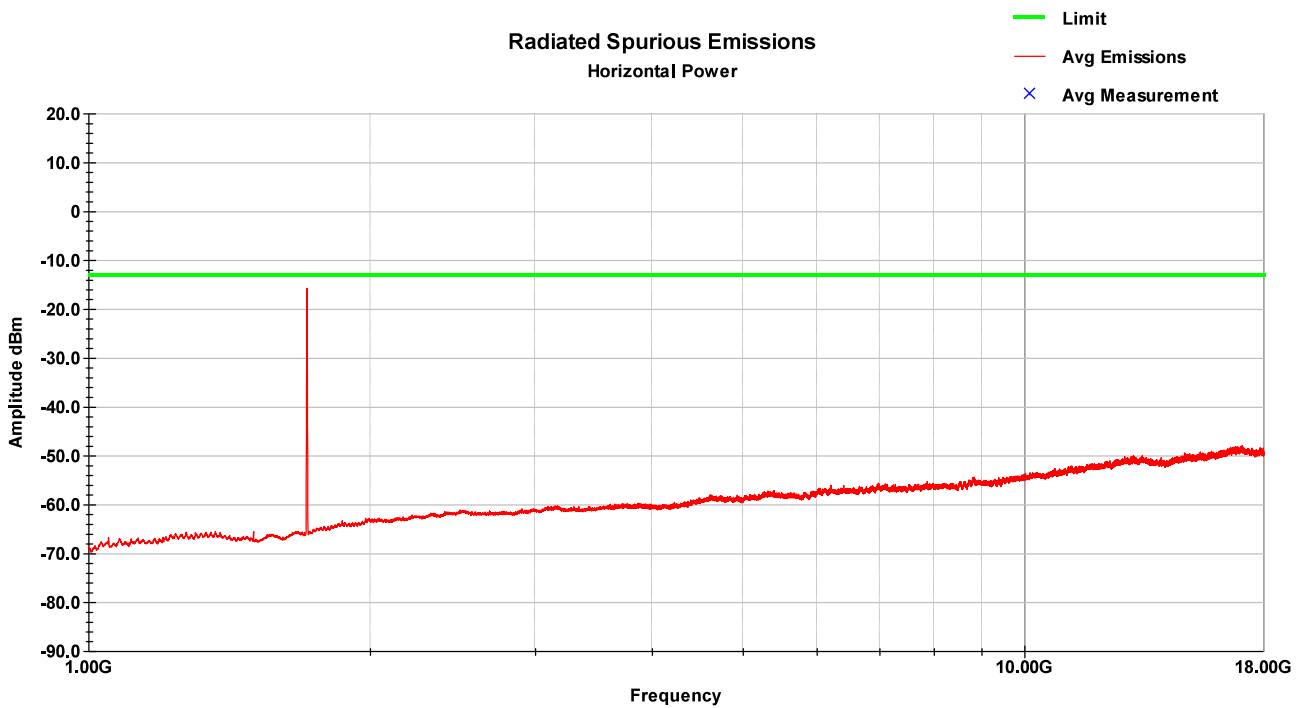

LTE Band 2 – HCH – 1-18GHz – Vertical

LTE Band 2 – HCH – 1-18GHz – Horizontal

8.6 Test Data – LTE Band 4

LTE Band 4 – LCH – 30-1000MHz – Vertical

LTE Band 4 – LCH – 30-1000MHz – Horizontal

LTE Band 4 – LCH – 1-18GHz – Vertical

LTE Band 4 – LCH – 1-18GHz – Horizontal

LTE Band 4 – MCH – 30-1000MHz – Vertical

LTE Band 4 – MCH – 30-1000MHz – Horizontal

LTE Band 4 – MCH – 1-18GHz – Vertical

LTE Band 4 – MCH – 1-18GHz – Horizontal

LTE Band 4 – HCH – 30-1000MHz – Vertical

LTE Band 4 – HCH – 30-1000MHz – Horizontal

LTE Band 4 – HCH – 1-18GHz – Vertical

LTE Band 4 – HCH – 1-18GHz – Horizontal

8.7 Test Data – LTE Band 5

LTE Band 5 – LCH – 30-1000MHz – Vertical

LTE Band 5 – LCH – 30-1000MHz – Horizontal

LTE Band 5 – LCH – 1-12.75GHz – Vertical

LTE Band 5 – LCH – 1-12.75GHz – Horizontal

LTE Band 5 – MCH – 30-1000MHz – Vertical

LTE Band 5 – MCH – 30-1000MHz – Horizontal

LTE Band 5 – MCH – 1-12.75GHz – Vertical