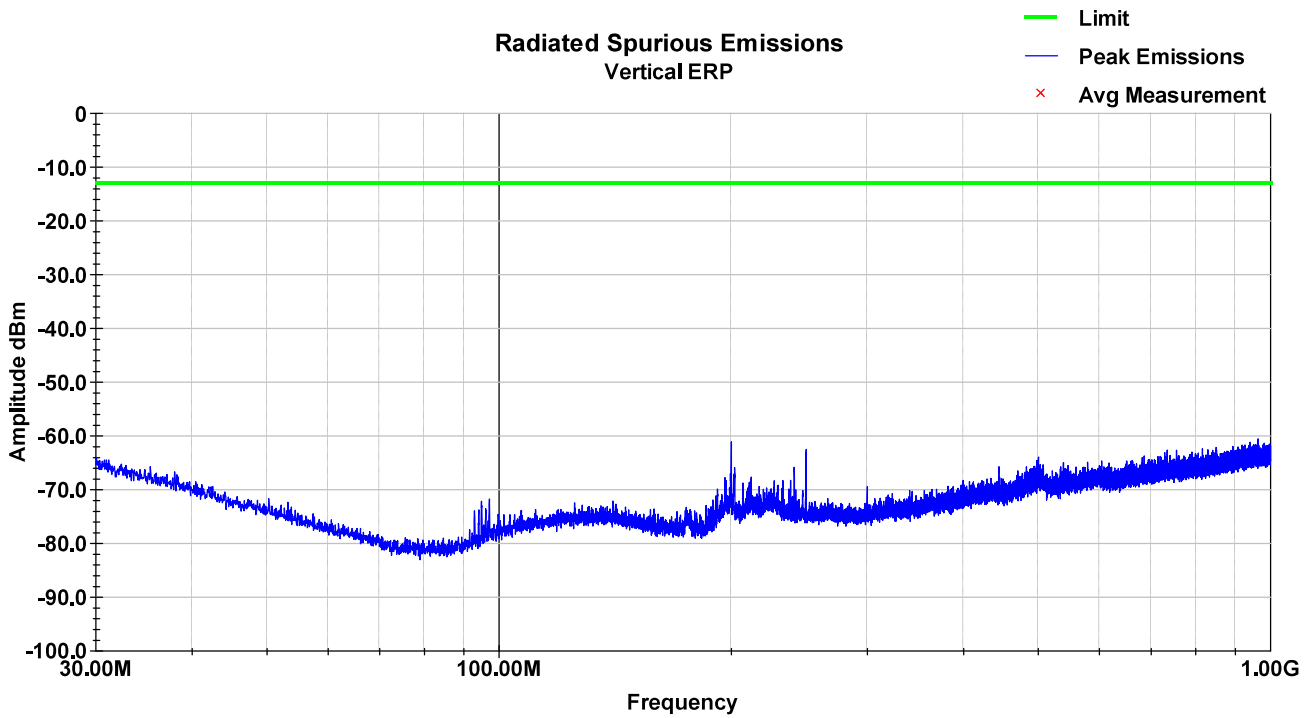

LTE Band 2 – HCH – 1-18GHz – Vertical

LTE Band 2 – HCH – 1-18GHz – Horizontal

8.6 Test Data – LTE Band 4

LTE Band 4 – LCH – 30-1000MHz – Vertical

LTE Band 4 – LCH – 30-1000MHz – Horizontal

LTE Band 4 – LCH – 1-18GHz – Vertical

LTE Band 4 – LCH – 1-18GHz – Horizontal

LTE Band 4 – MCH – 30-1000MHz – Vertical

LTE Band 4 – MCH – 30-1000MHz – Horizontal

LTE Band 4 – MCH – 1-18GHz – Vertical

LTE Band 4 – MCH – 1-18GHz – Horizontal

LTE Band 4 – HCH – 30-1000MHz – Vertical

LTE Band 4 – HCH – 30-1000MHz – Horizontal

LTE Band 4 – HCH – 1-18GHz – Vertical

LTE Band 4 – HCH – 1-18GHz – Horizontal

8.7 Test Data – LTE Band 5

LTE Band 5 – LCH – 30-1000MHz – Vertical

LTE Band 5 – LCH – 30-1000MHz – Horizontal

LTE Band 5 – LCH – 1-12.75GHz – Vertical

LTE Band 5 – LCH – 1-12.75GHz – Horizontal

LTE Band 5 – MCH – 30-1000MHz – Vertical

LTE Band 5 – MCH – 30-1000MHz – Horizontal

LTE Band 5 – MCH – 1-12.75GHz – Vertical