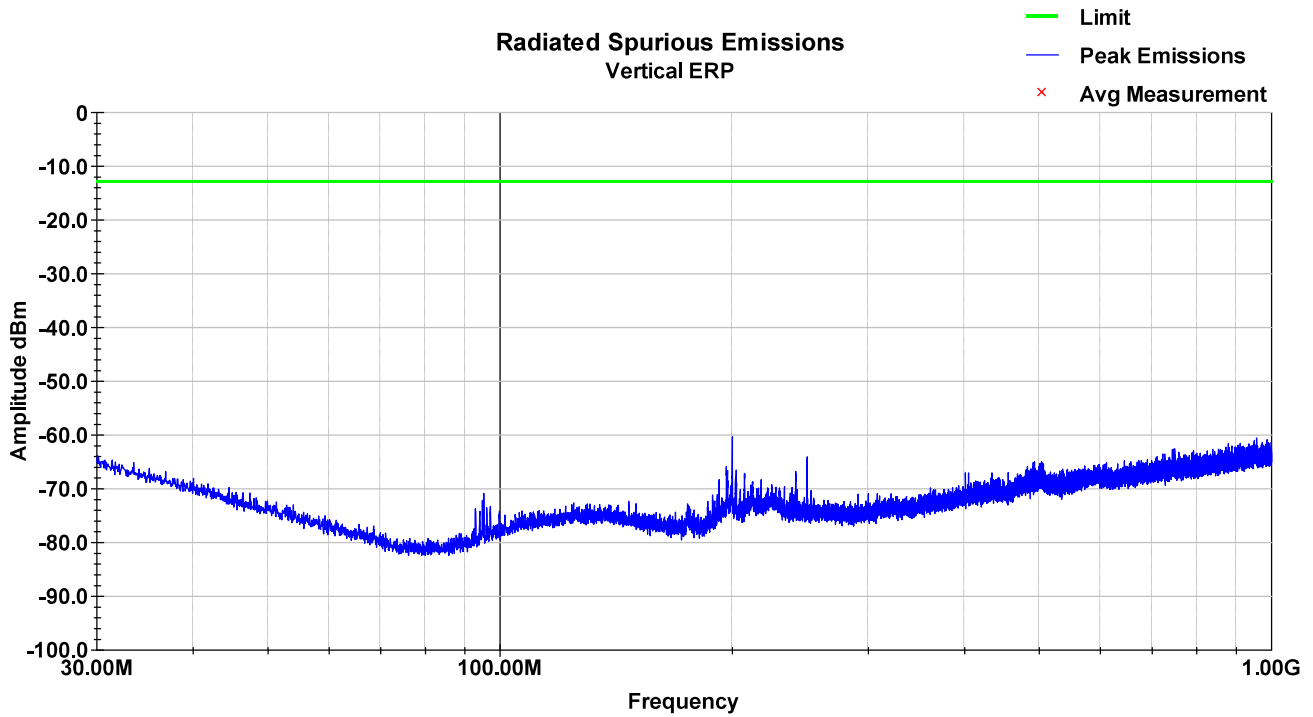

LTE Band 2 – HCH – 1-18GHz – Vertical

LTE Band 2 – HCH – 1-18GHz – Horizontal

8.6 Test Data – LTE Band 4

LTE Band 4 – LCH – 30-1000MHz – Vertical

LTE Band 4 – LCH – 30-1000MHz – Horizontal

LTE Band 4 – LCH – 1-18GHz – Vertical

LTE Band 4 – LCH – 1-18GHz – Horizontal

LTE Band 4 – MCH – 30-1000MHz – Vertical

LTE Band 4 – MCH – 30-1000MHz – Horizontal

LTE Band 4 – MCH – 1-18GHz – Vertical

LTE Band 4 – MCH – 1-18GHz – Horizontal

LTE Band 4 – HCH – 30-1000MHz – Vertical

LTE Band 4 – HCH – 30-1000MHz – Horizontal

LTE Band 4 – HCH – 1-18GHz – Vertical

LTE Band 4 – HCH – 1-18GHz – Horizontal

8.7 Test Data – LTE Band 5

LTE Band 5 – LCH – 30-1000MHz – Vertical

LTE Band 5 – LCH – 30-1000MHz – Horizontal

LTE Band 5 – LCH – 1-12.75GHz – Vertical

LTE Band 5 – LCH – 1-12.75GHz – Horizontal

LTE Band 5 – MCH – 30-1000MHz – Vertical

LTE Band 5 – MCH – 30-1000MHz – Horizontal

LTE Band 5 – MCH – 1-12.75GHz – Vertical