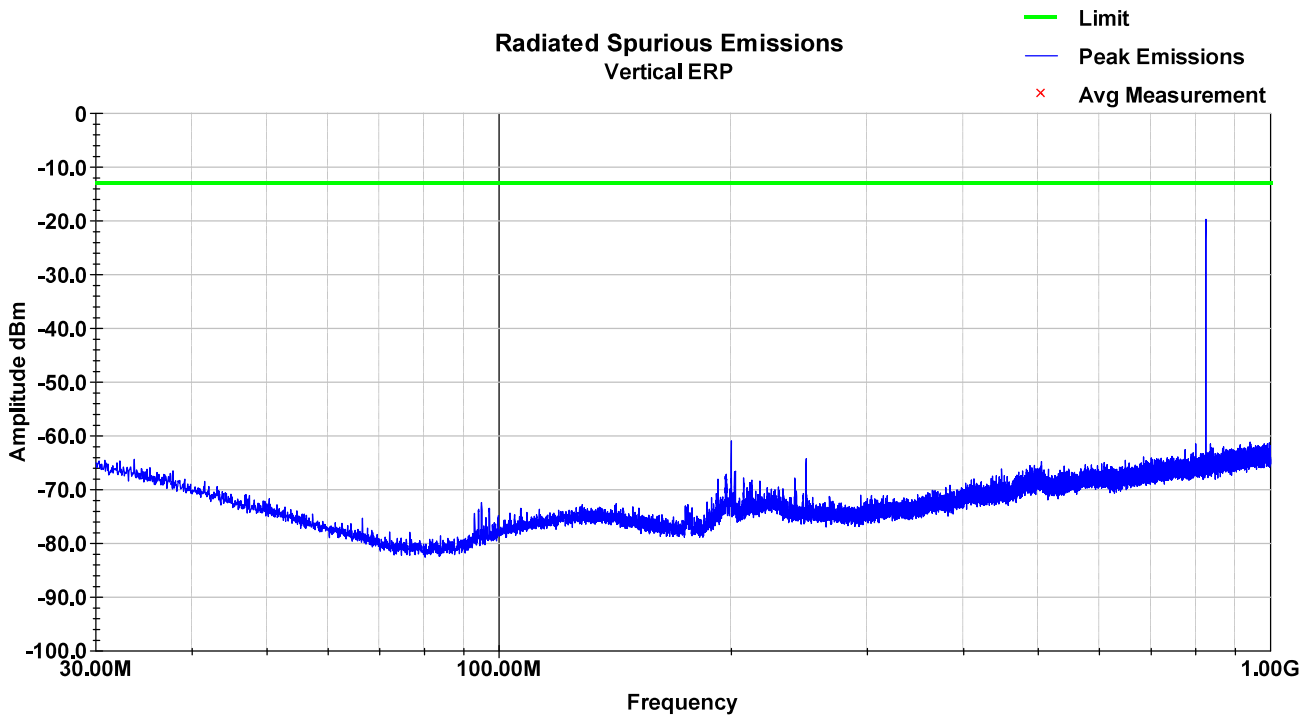

LTE Band 4 – LCH – 1-18GHz – Horizontal

LTE Band 4 – MCH – 30-1000MHz – Vertical

LTE Band 4 – MCH – 30-1000MHz – Horizontal

LTE Band 4 – MCH – 1-18GHz – Vertical

LTE Band 4 – MCH – 1-18GHz – Horizontal

LTE Band 4 – HCH – 30-1000MHz – Vertical

LTE Band 4 – HCH – 30-1000MHz – Horizontal

LTE Band 4 – HCH – 1-18GHz – Vertical

LTE Band 4 – HCH – 1-18GHz – Horizontal

8.7 Test Data – LTE Band 5

LTE Band 5 – LCH – 30-1000MHz – Vertical

LTE Band 5 – LCH – 30-1000MHz – Horizontal

LTE Band 5 – LCH – 1-12.75GHz – Vertical

LTE Band 5 – LCH – 1-12.75GHz – Horizontal

LTE Band 5 – MCH – 30-1000MHz – Vertical

LTE Band 5 – MCH – 30-1000MHz – Horizontal

LTE Band 5 – MCH – 1-12.75GHz – Vertical

LTE Band 5 – MCH – 1-12.75GHz – Horizontal

LTE Band 5 – HCH – 30-1000MHz – Vertical

LTE Band 5 – HCH – 30-1000MHz – Horizontal

LTE Band 5 – HCH – 1-12.75GHz – Vertical

LTE Band 5 – HCH – 1-12.75GHz – Horizontal