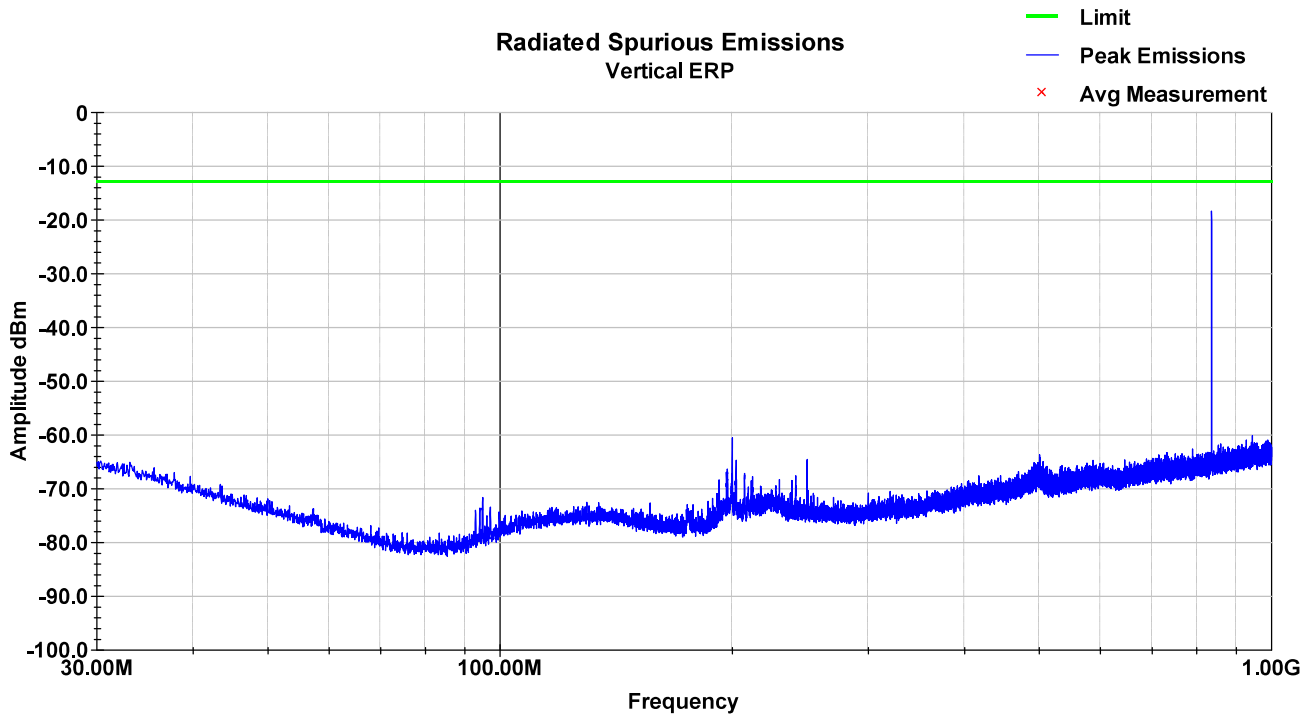

LTE Band 4 – LCH – 1-18GHz – Horizontal

LTE Band 4 – MCH – 30-1000MHz – Vertical

LTE Band 4 – MCH – 30-1000MHz – Horizontal

LTE Band 4 – MCH – 1-18GHz – Vertical

LTE Band 4 – MCH – 1-18GHz – Horizontal

LTE Band 4 – HCH – 30-1000MHz – Vertical

LTE Band 4 – HCH – 30-1000MHz – Horizontal

LTE Band 4 – HCH – 1-18GHz – Vertical

LTE Band 4 – HCH – 1-18GHz – Horizontal

8.7 Test Data – LTE Band 5

LTE Band 5 – LCH – 30-1000MHz – Vertical

LTE Band 5 – LCH – 30-1000MHz – Horizontal

LTE Band 5 – LCH – 1-12.75GHz – Vertical

LTE Band 5 – LCH – 1-12.75GHz – Horizontal

LTE Band 5 – MCH – 30-1000MHz – Vertical

LTE Band 5 – MCH – 30-1000MHz – Horizontal

LTE Band 5 – MCH – 1-12.75GHz – Vertical

LTE Band 5 – MCH – 1-12.75GHz – Horizontal

LTE Band 5 – HCH – 30-1000MHz – Vertical

LTE Band 5 – HCH – 30-1000MHz – Horizontal

LTE Band 5 – HCH – 1-12.75GHz – Vertical

LTE Band 5 – HCH – 1-12.75GHz – Horizontal