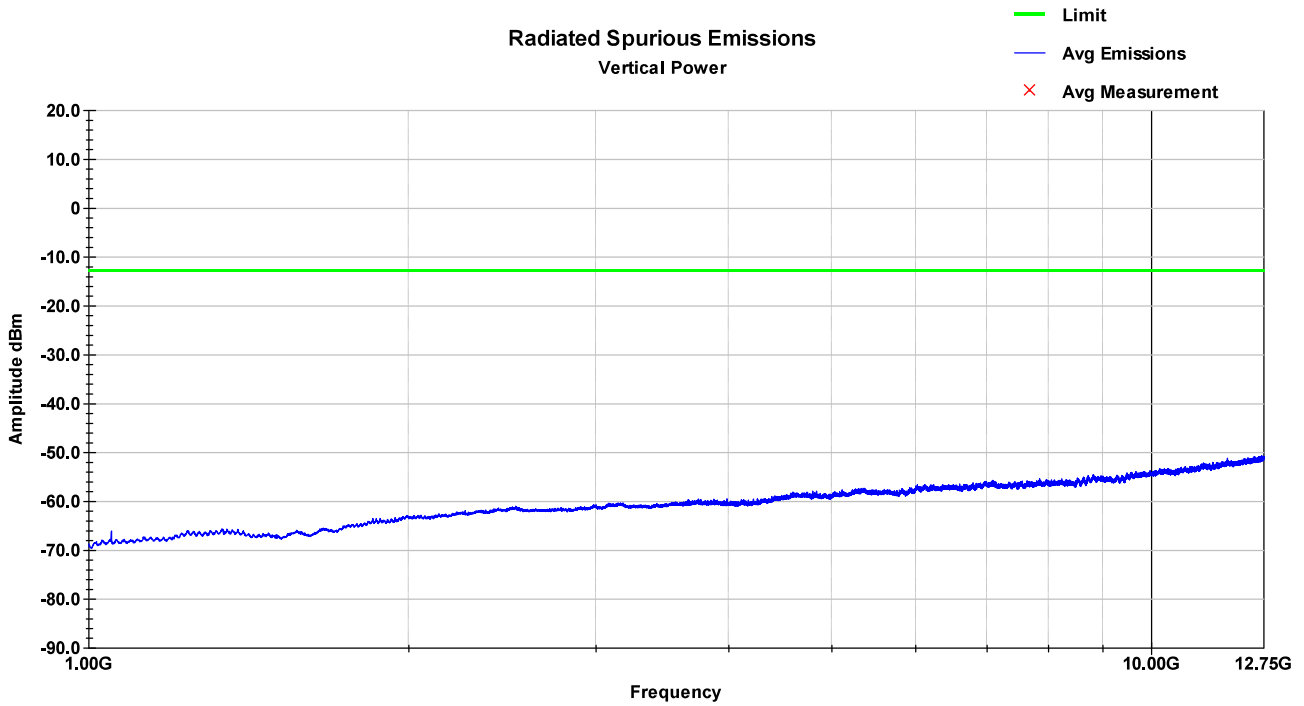

LTE Band 5 – LCH – 1-12.75GHz – Vertical

LTE Band 5 – LCH – 1-12.75GHz – Horizontal

LTE Band 5 – MCH – 30-1000MHz – Vertical

LTE Band 5 – MCH – 30-1000MHz – Horizontal

LTE Band 5 – MCH – 1-12.75GHz – Vertical

LTE Band 5 – MCH – 1-12.75GHz – Horizontal

LTE Band 5 – HCH – 30-1000MHz – Vertical

LTE Band 5 – HCH – 30-1000MHz – Horizontal

LTE Band 5 – HCH – 1-12.75GHz – Vertical

LTE Band 5 – HCH – 1-12.75GHz – Horizontal