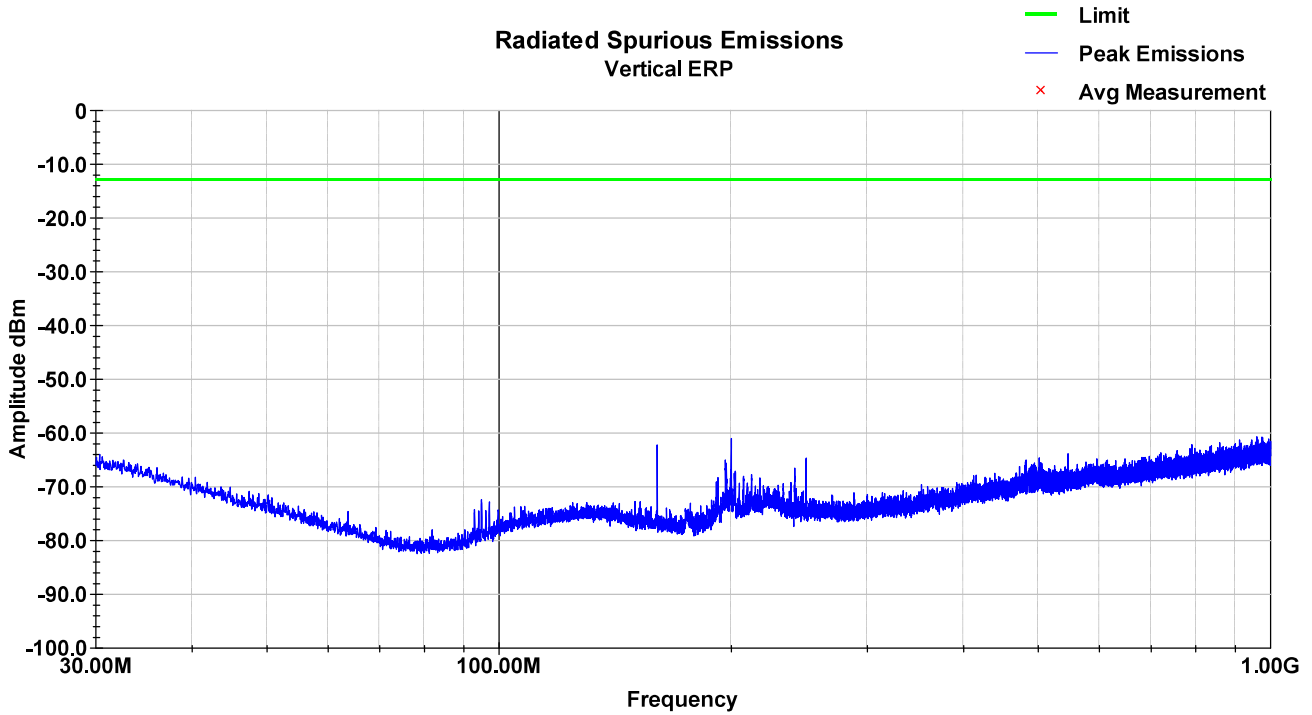

LTE Band 4 – LCH – 1-18GHz – Horizontal

LTE Band 4 – MCH – 30-1000MHz – Vertical

LTE Band 4 – MCH – 30-1000MHz – Horizontal

LTE Band 4 – MCH – 1-18GHz – Vertical

LTE Band 4 – MCH – 1-18GHz – Horizontal

LTE Band 4 – HCH – 30-1000MHz – Vertical

LTE Band 4 – HCH – 30-1000MHz – Horizontal

LTE Band 4 – HCH – 1-18GHz – Vertical

LTE Band 4 – HCH – 1-18GHz – Horizontal

8.7 Test Data – LTE Band 5

LTE Band 5 – LCH – 30-1000MHz – Vertical

LTE Band 5 – LCH – 30-1000MHz – Horizontal

LTE Band 5 – LCH – 1-12.75GHz – Vertical

LTE Band 5 – LCH – 1-12.75GHz – Horizontal

LTE Band 5 – MCH – 30-1000MHz – Vertical

LTE Band 5 – MCH – 30-1000MHz – Horizontal

LTE Band 5 – MCH – 1-12.75GHz – Vertical