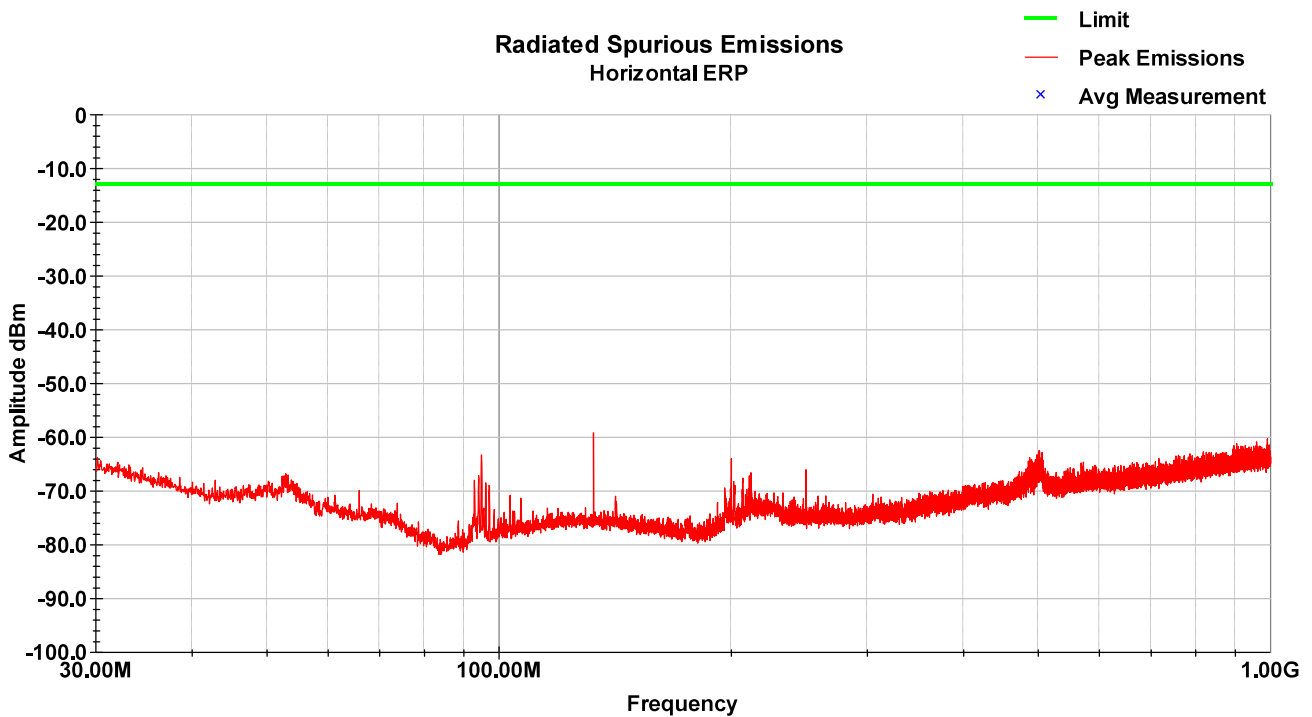

LTE Band 2 – HCH – 1-18GHz – Vertical

LTE Band 2 – HCH – 1-18GHz – Horizontal

8.6 Test Data – LTE Band 4

LTE Band 4 – LCH – 30-1000MHz – Vertical

LTE Band 4 – LCH – 30-1000MHz – Horizontal

LTE Band 4 – LCH – 1-18GHz – Vertical

LTE Band 4 – LCH – 1-18GHz – Horizontal

LTE Band 4 – MCH – 30-1000MHz – Vertical

LTE Band 4 – MCH – 30-1000MHz – Horizontal

LTE Band 4 – MCH – 1-18GHz – Vertical

LTE Band 4 – MCH – 1-18GHz – Horizontal

LTE Band 4 – HCH – 30-1000MHz – Vertical

LTE Band 4 – HCH – 30-1000MHz – Horizontal

LTE Band 4 – HCH – 1-18GHz – Vertical

LTE Band 4 – HCH – 1-18GHz – Horizontal

8.7 Test Data – LTE Band 5

LTE Band 5 – LCH – 30-1000MHz – Vertical

LTE Band 5 – LCH – 30-1000MHz – Horizontal

LTE Band 5 – LCH – 1-12.75GHz – Vertical

LTE Band 5 – LCH – 1-12.75GHz – Horizontal

LTE Band 5 – MCH – 30-1000MHz – Vertical

LTE Band 5 – MCH – 30-1000MHz – Horizontal

LTE Band 5 – MCH – 1-12.75GHz – Vertical