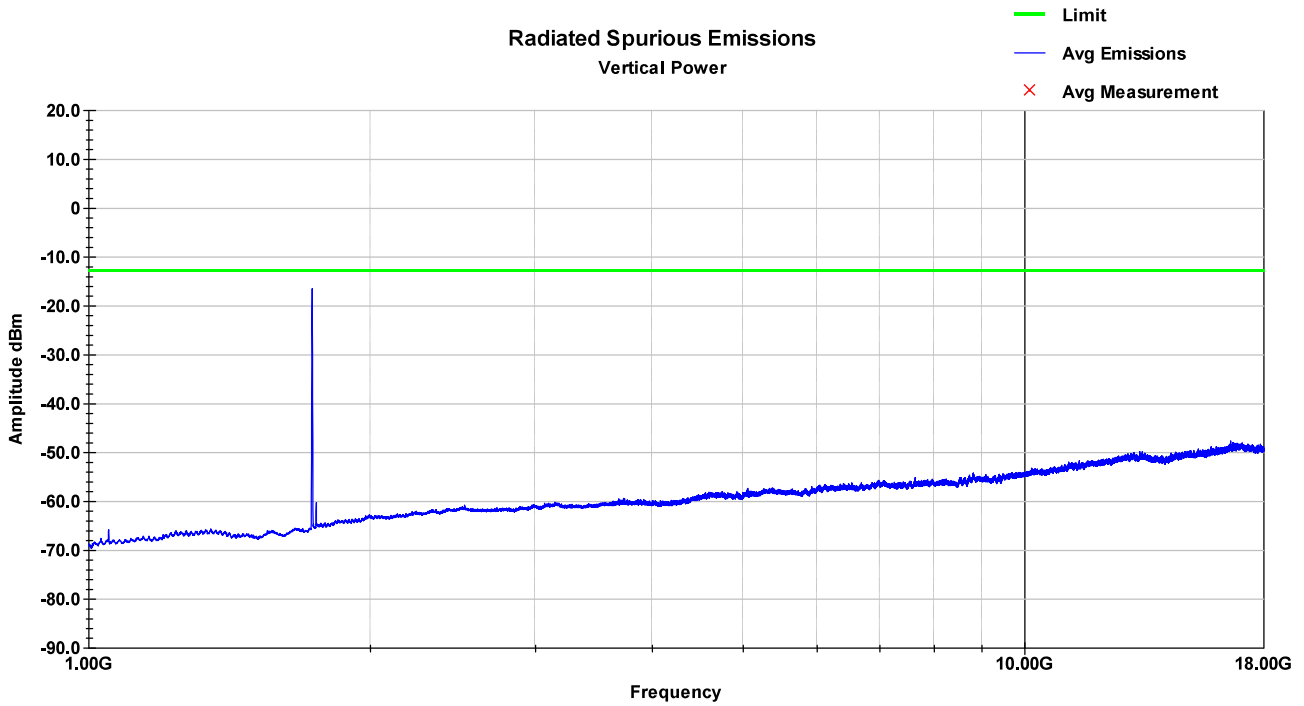

LTE Band 4 – LCH – 1-18GHz – Horizontal

LTE Band 4 – MCH – 30-1000MHz – Vertical

LTE Band 4 – MCH – 30-1000MHz – Horizontal

LTE Band 4 – MCH – 1-18GHz – Vertical

LTE Band 4 – MCH – 1-18GHz – Horizontal

LTE Band 4 – HCH – 30-1000MHz – Vertical

LTE Band 4 – HCH – 30-1000MHz – Horizontal

LTE Band 4 – HCH – 1-18GHz – Vertical

LTE Band 4 – HCH – 1-18GHz – Horizontal

8.7 Test Data – LTE Band 5

LTE Band 5 – LCH – 30-1000MHz – Vertical

LTE Band 5 – LCH – 30-1000MHz – Horizontal