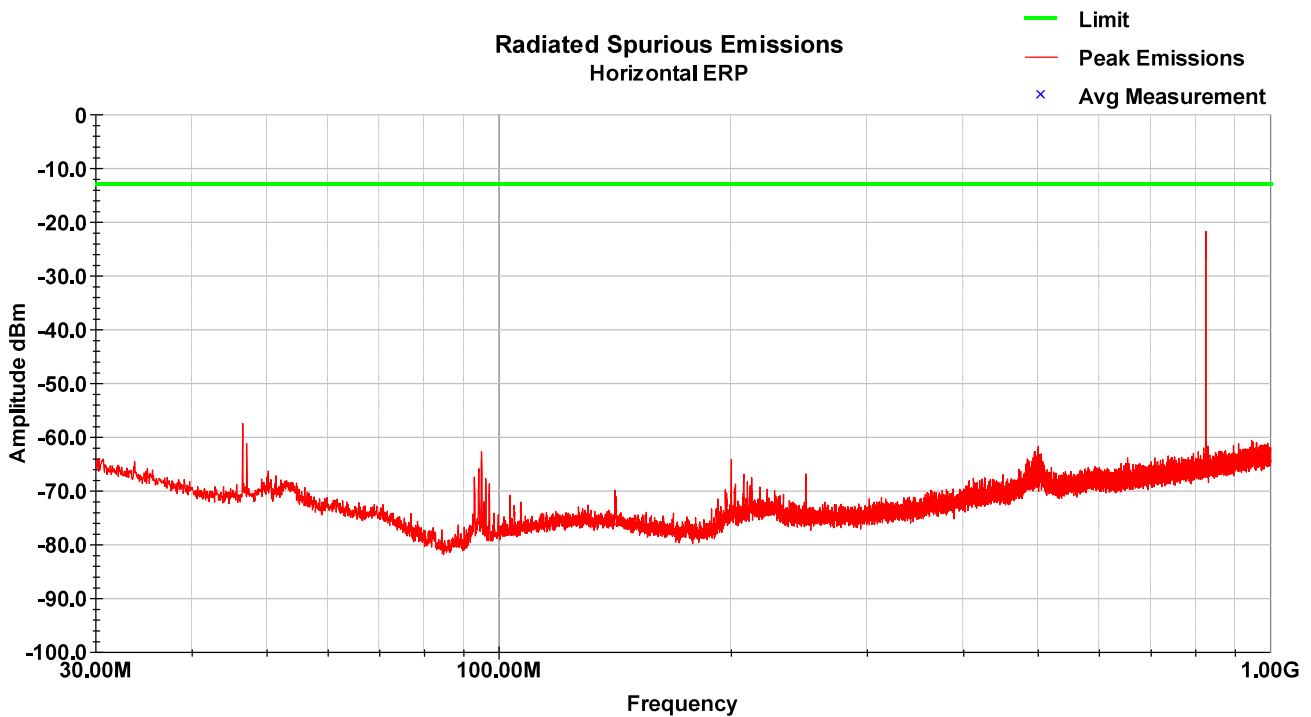

LTE Band 4 – LCH – 1-18GHz – Horizontal

LTE Band 4 – MCH – 30-1000MHz – Vertical

LTE Band 4 – MCH – 30-1000MHz – Horizontal

LTE Band 4 – MCH – 1-18GHz – Vertical

LTE Band 4 – MCH – 1-18GHz – Horizontal

LTE Band 4 – HCH – 30-1000MHz – Vertical

LTE Band 4 – HCH – 30-1000MHz – Horizontal

LTE Band 4 – HCH – 1-18GHz – Vertical

LTE Band 4 – HCH – 1-18GHz – Horizontal

8.7 Test Data – LTE Band 5

LTE Band 5 – LCH – 30-1000MHz – Vertical

LTE Band 5 – LCH – 30-1000MHz – Horizontal

LTE Band 5 – LCH – 1-12.75GHz – Vertical

LTE Band 5 – LCH – 1-12.75GHz – Horizontal

LTE Band 5 – MCH – 30-1000MHz – Vertical

LTE Band 5 – MCH – 30-1000MHz – Horizontal

LTE Band 5 – MCH – 1-12.75GHz – Vertical

LTE Band 5 – MCH – 1-12.75GHz – Horizontal

LTE Band 5 – HCH – 30-1000MHz – Vertical

LTE Band 5 – HCH – 30-1000MHz – Horizontal

LTE Band 5 – HCH – 1-12.75GHz – Vertical

LTE Band 5 – HCH – 1-12.75GHz – Horizontal