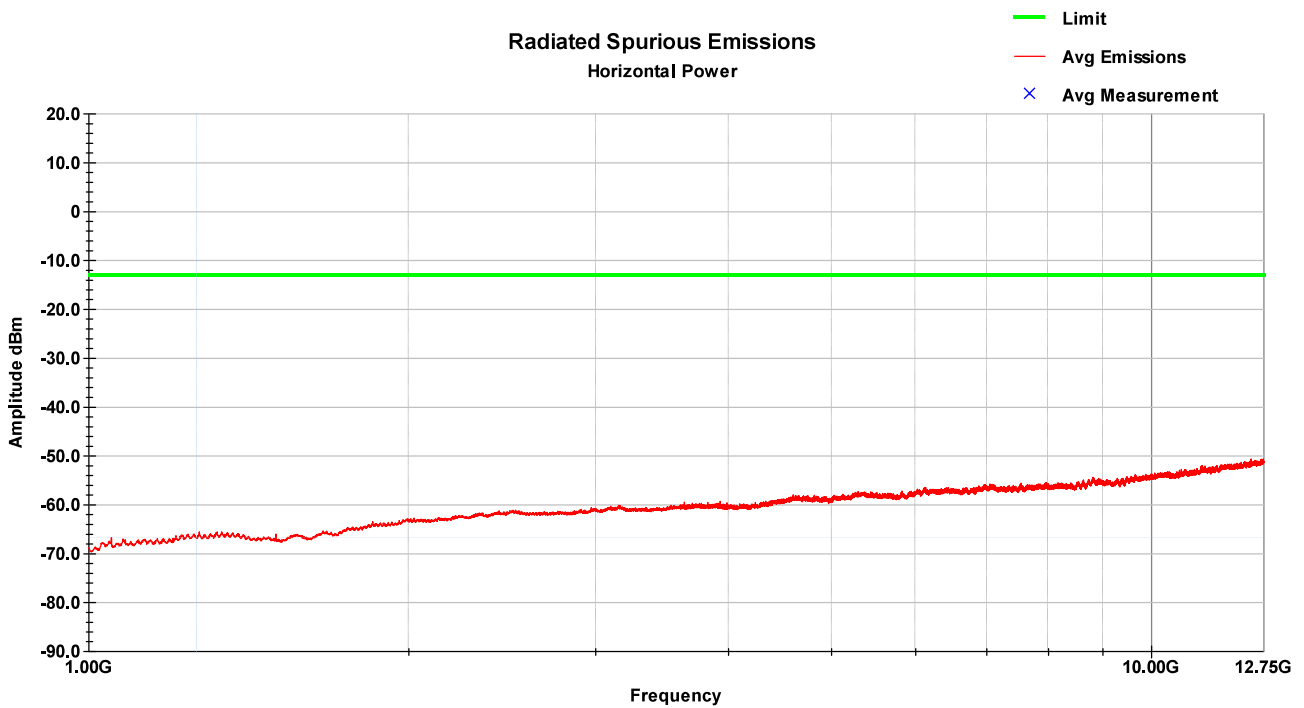

LTE Band 4 – LCH – 1-18GHz – Horizontal

LTE Band 4 – MCH – 30-1000MHz – Vertical

LTE Band 4 – MCH – 30-1000MHz – Horizontal

LTE Band 4 – MCH – 1-18GHz – Vertical

LTE Band 4 – MCH – 1-18GHz – Horizontal

LTE Band 4 – HCH – 30-1000MHz – Vertical

LTE Band 4 – HCH – 30-1000MHz – Horizontal

LTE Band 4 – HCH – 1-18GHz – Vertical

LTE Band 4 – HCH – 1-18GHz – Horizontal

8.7 Test Data – LTE Band 5

LTE Band 5 – LCH – 30-1000MHz – Vertical

LTE Band 5 – LCH – 30-1000MHz – Horizontal

LTE Band 5 – LCH – 1-12.75GHz – Vertical

LTE Band 5 – LCH – 1-12.75GHz – Horizontal

LTE Band 5 – MCH – 30-1000MHz – Vertical

LTE Band 5 – MCH – 30-1000MHz – Horizontal

LTE Band 5 – MCH – 1-12.75GHz – Vertical

LTE Band 5 – MCH – 1-12.75GHz – Horizontal

LTE Band 5 – HCH – 30-1000MHz – Vertical

LTE Band 5 – HCH – 30-1000MHz – Horizontal

LTE Band 5 – HCH – 1-12.75GHz – Vertical

LTE Band 5 – HCH – 1-12.75GHz – Horizontal