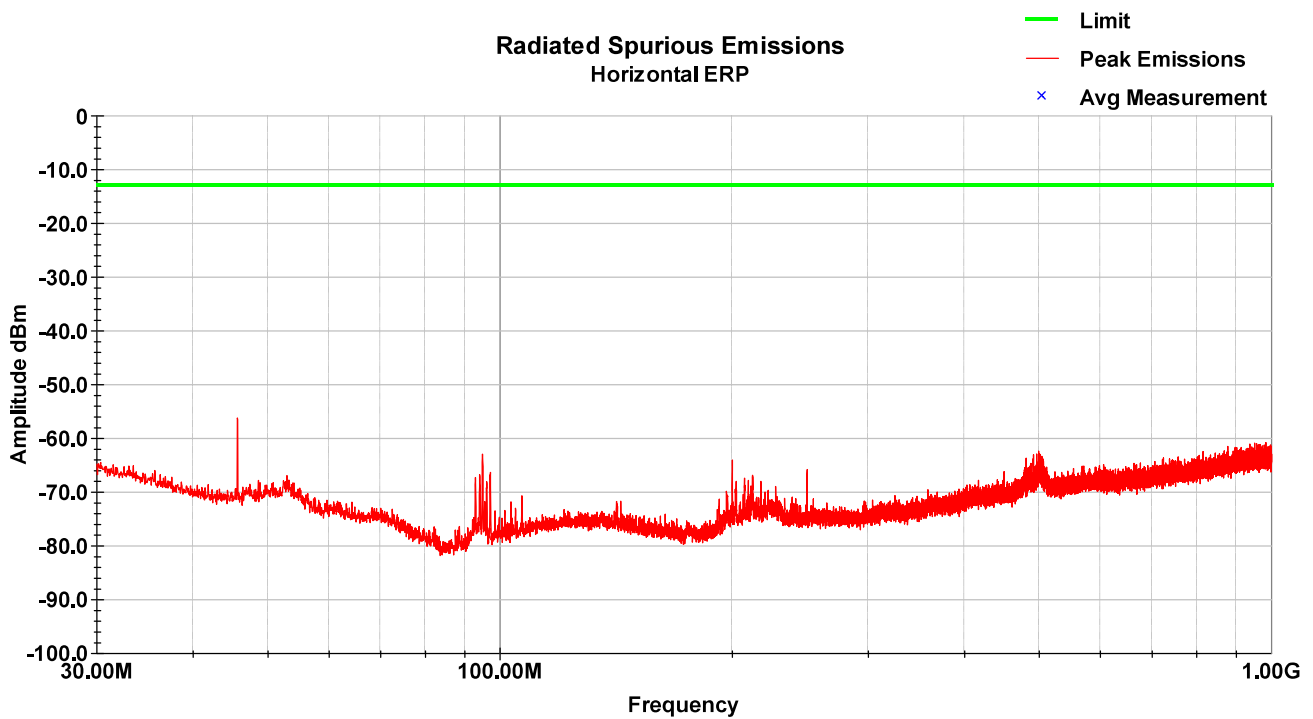

LTE Band 2 – HCH – 1-18GHz – Vertical

LTE Band 2 – HCH – 1-18GHz – Horizontal

8.6 Test Data – LTE Band 4

LTE Band 4 – LCH – 30-1000MHz – Vertical

LTE Band 4 – LCH – 30-1000MHz – Horizontal

LTE Band 4 – LCH – 1-18GHz – Vertical

LTE Band 4 – LCH – 1-18GHz – Horizontal

LTE Band 4 – MCH – 30-1000MHz – Vertical

LTE Band 4 – MCH – 30-1000MHz – Horizontal

LTE Band 4 – MCH – 1-18GHz – Vertical

LTE Band 4 – MCH – 1-18GHz – Horizontal

LTE Band 4 – HCH – 30-1000MHz – Vertical

LTE Band 4 – HCH – 30-1000MHz – Horizontal

LTE Band 4 – HCH – 1-18GHz – Vertical

LTE Band 4 – HCH – 1-18GHz – Horizontal

8.7 Test Data – LTE Band 5

LTE Band 5 – LCH – 30-1000MHz – Vertical

LTE Band 5 – LCH – 30-1000MHz – Horizontal

LTE Band 5 – LCH – 1-12.75GHz – Vertical

LTE Band 5 – LCH – 1-12.75GHz – Horizontal

LTE Band 5 – MCH – 30-1000MHz – Vertical

LTE Band 5 – MCH – 30-1000MHz – Horizontal

LTE Band 5 – MCH – 1-12.75GHz – Vertical