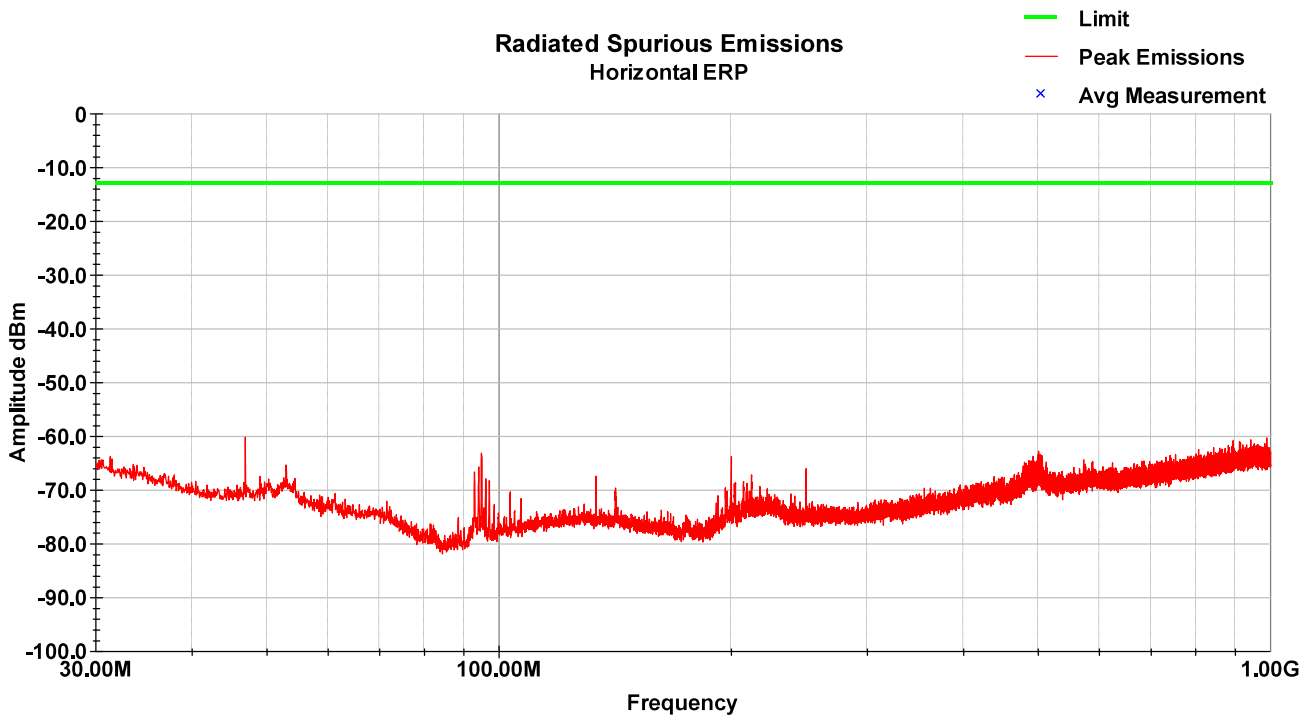

LTE Band 4 – LCH – 1-18GHz – Horizontal

LTE Band 4 – MCH – 30-1000MHz – Vertical

LTE Band 4 – MCH – 30-1000MHz – Horizontal

LTE Band 4 – MCH – 1-18GHz – Vertical

LTE Band 4 – MCH – 1-18GHz – Horizontal

LTE Band 4 – HCH – 30-1000MHz – Vertical

LTE Band 4 – HCH – 30-1000MHz – Horizontal

LTE Band 4 – HCH – 1-18GHz – Vertical

LTE Band 4 – HCH – 1-18GHz – Horizontal

8.7 Test Data – LTE Band 5

LTE Band 5 – LCH – 30-1000MHz – Vertical

LTE Band 5 – LCH – 30-1000MHz – Horizontal

LTE Band 5 – LCH – 1-12.75GHz – Vertical

LTE Band 5 – LCH – 1-12.75GHz – Horizontal

LTE Band 5 – MCH – 30-1000MHz – Vertical

LTE Band 5 – MCH – 30-1000MHz – Horizontal

LTE Band 5 – MCH – 1-12.75GHz – Vertical