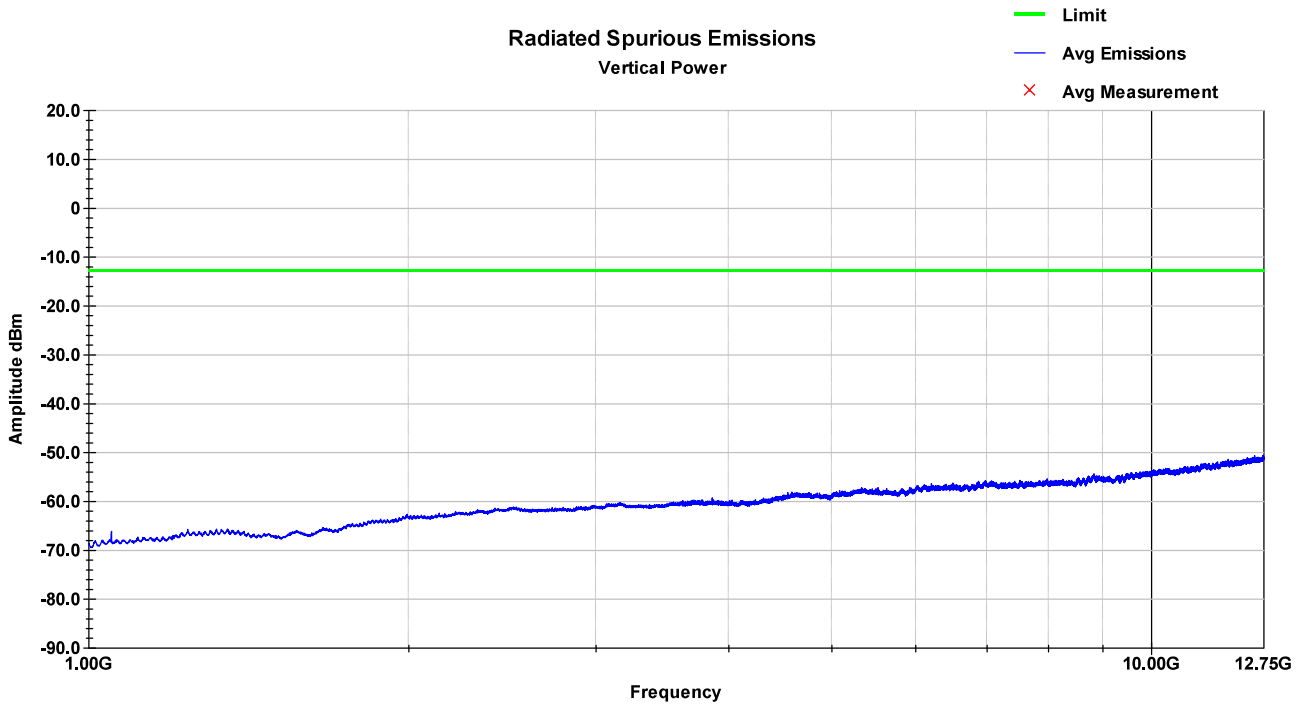

LTE Band 5 – LCH – 1-12.75GHz – Vertical

LTE Band 5 – LCH – 1-12.75GHz – Horizontal

LTE Band 5 – MCH – 30-1000MHz – Vertical

LTE Band 5 – MCH – 30-1000MHz – Horizontal

LTE Band 5 – MCH – 1-12.75GHz – Vertical

LTE Band 5 – MCH – 1-12.75GHz – Horizontal

LTE Band 5 – HCH – 30-1000MHz – Vertical

LTE Band 5 – HCH – 30-1000MHz – Horizontal

LTE Band 5 – HCH – 1-12.75GHz – Vertical

LTE Band 5 – HCH – 1-12.75GHz – Horizontal