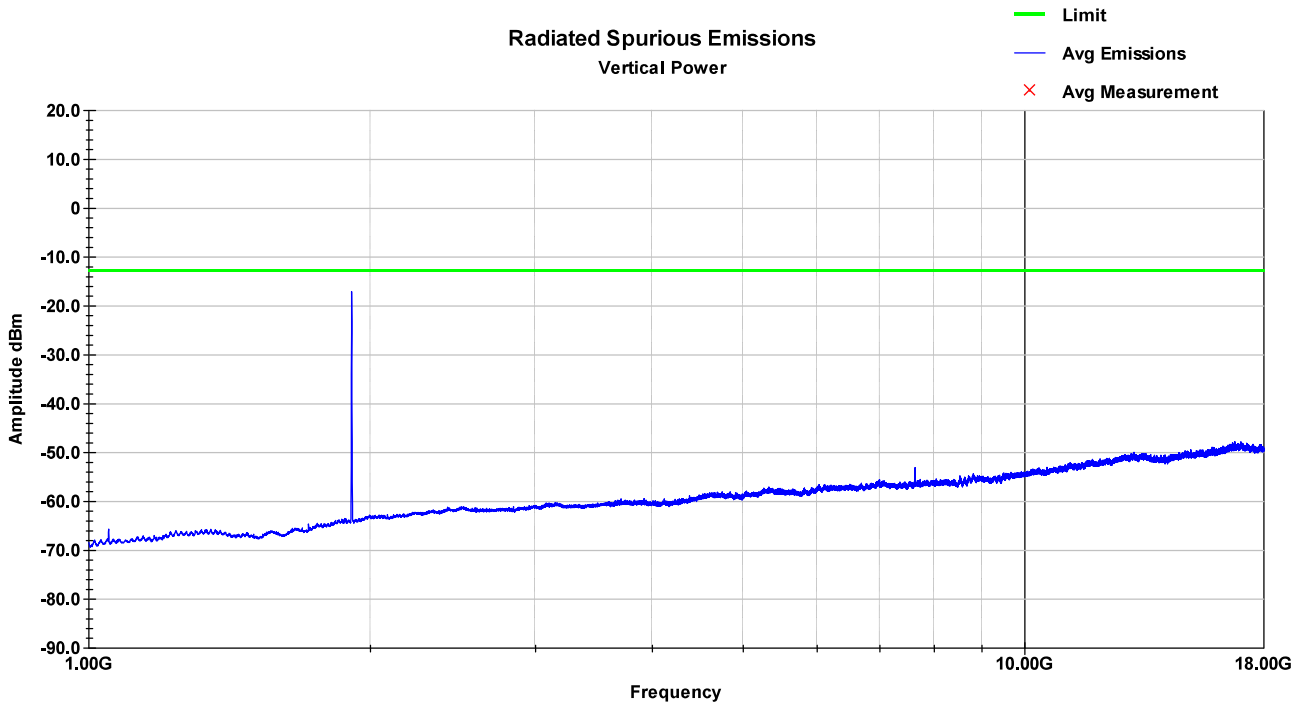

LTE Band 2 – HCH – 1-18GHz – Vertical

LTE Band 2 – HCH – 1-18GHz – Horizontal

8.6 Test Data – LTE Band 4

LTE Band 4 – LCH – 30-1000MHz – Vertical

LTE Band 4 – LCH – 30-1000MHz – Horizontal

LTE Band 4 – LCH – 1-18GHz – Vertical

LTE Band 4 – LCH – 1-18GHz – Horizontal

LTE Band 4 – MCH – 30-1000MHz – Vertical

LTE Band 4 – MCH – 30-1000MHz – Horizontal

LTE Band 4 – MCH – 1-18GHz – Vertical

LTE Band 4 – MCH – 1-18GHz – Horizontal

LTE Band 4 – HCH – 30-1000MHz – Vertical