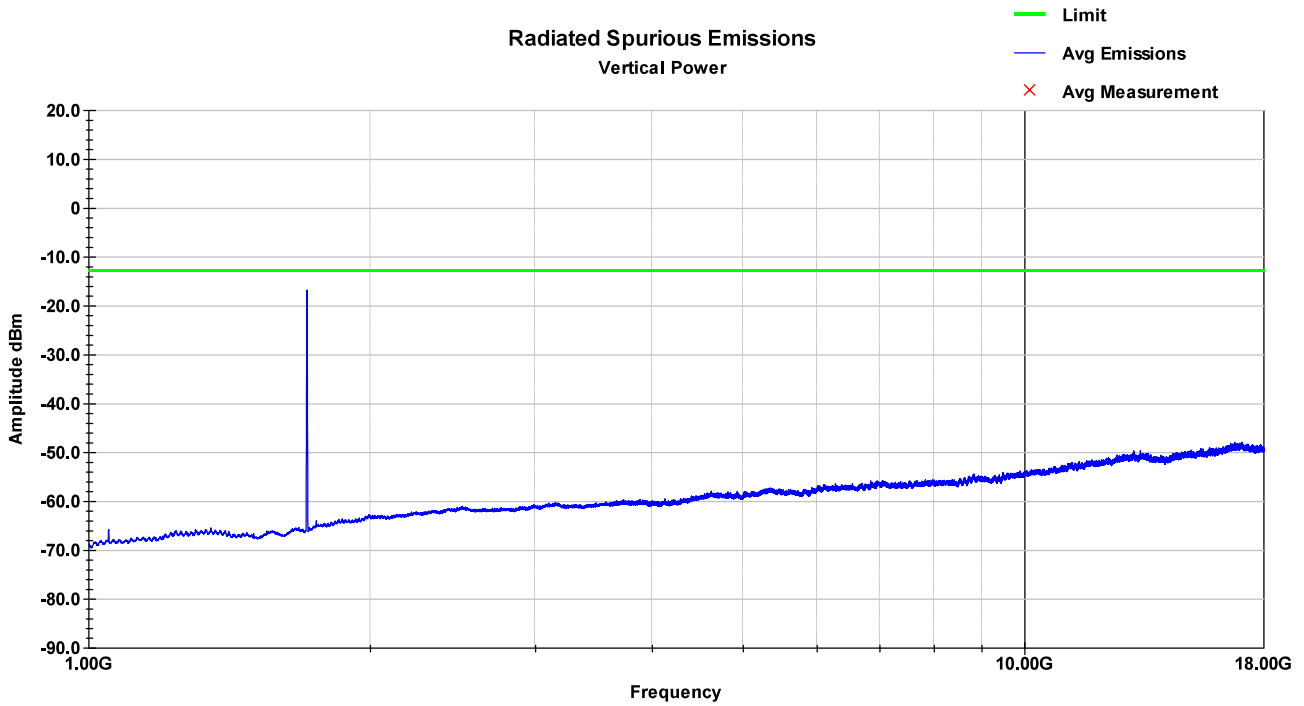

LTE Band 2 – HCH – 1-18GHz – Vertical

LTE Band 2 – HCH – 1-18GHz – Horizontal

8.6 Test Data – LTE Band 4

LTE Band 4 – LCH – 30-1000MHz – Vertical

LTE Band 4 – LCH – 30-1000MHz – Horizontal

LTE Band 4 – LCH – 1-18GHz – Vertical

LTE Band 4 – LCH – 1-18GHz – Horizontal

LTE Band 4 – MCH – 30-1000MHz – Vertical

LTE Band 4 – MCH – 30-1000MHz – Horizontal

LTE Band 4 – MCH – 1-18GHz – Vertical

LTE Band 4 – MCH – 1-18GHz – Horizontal

LTE Band 4 – HCH – 30-1000MHz – Vertical