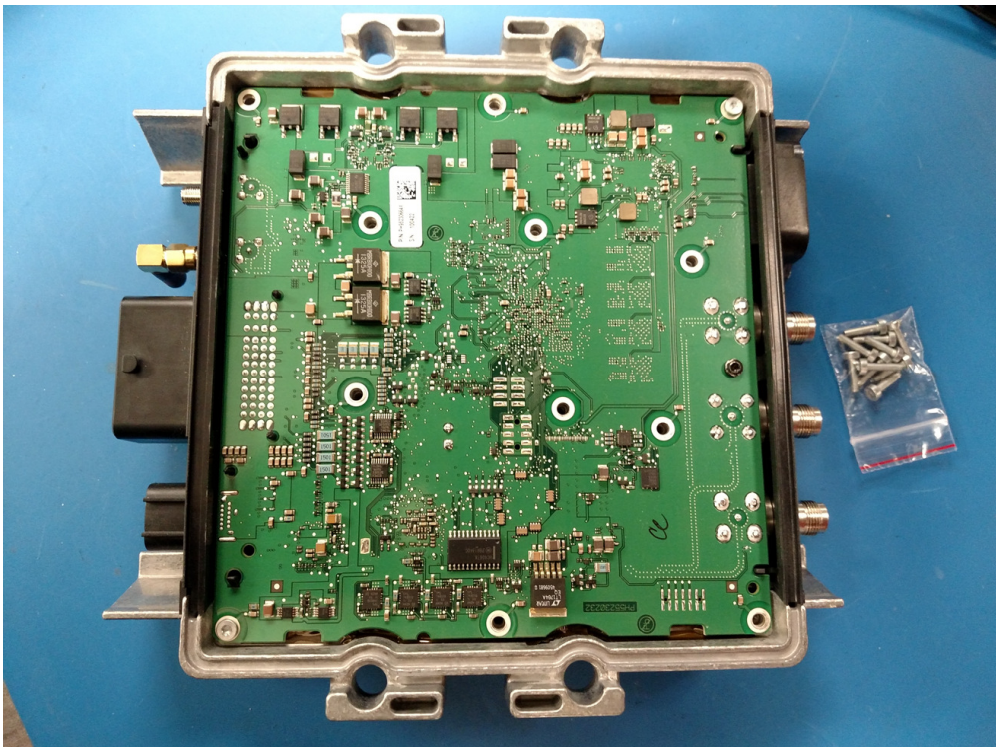

MTG 4G LTE

Top of Board

Bottom of Board

MTG 4G LTE

Bluetooth Module – Can Removed

MTG 4G LTE

Cinterion Module – Can Removed

**Top Side**

**Bottom Side**