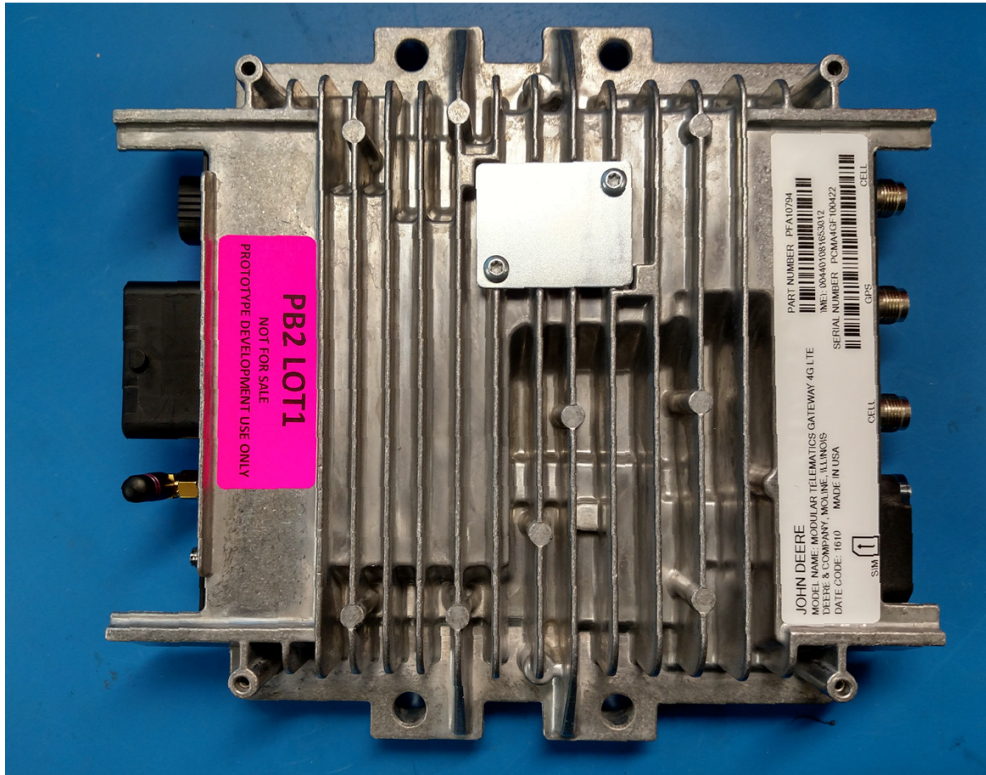

MTG 4G LTE

Top

Certification Label (Place holder- the certification label will replace the proto label in the hatched area)

MTG 4G LTE

Label

End View SMA WiFi Connectors, Stubby Antenna, Main Connector, Ethernet Connector

MTG 4G LTE

End View - SIM/LED Cover, TNC Cell and GPS Antenna Connectors

Bottom