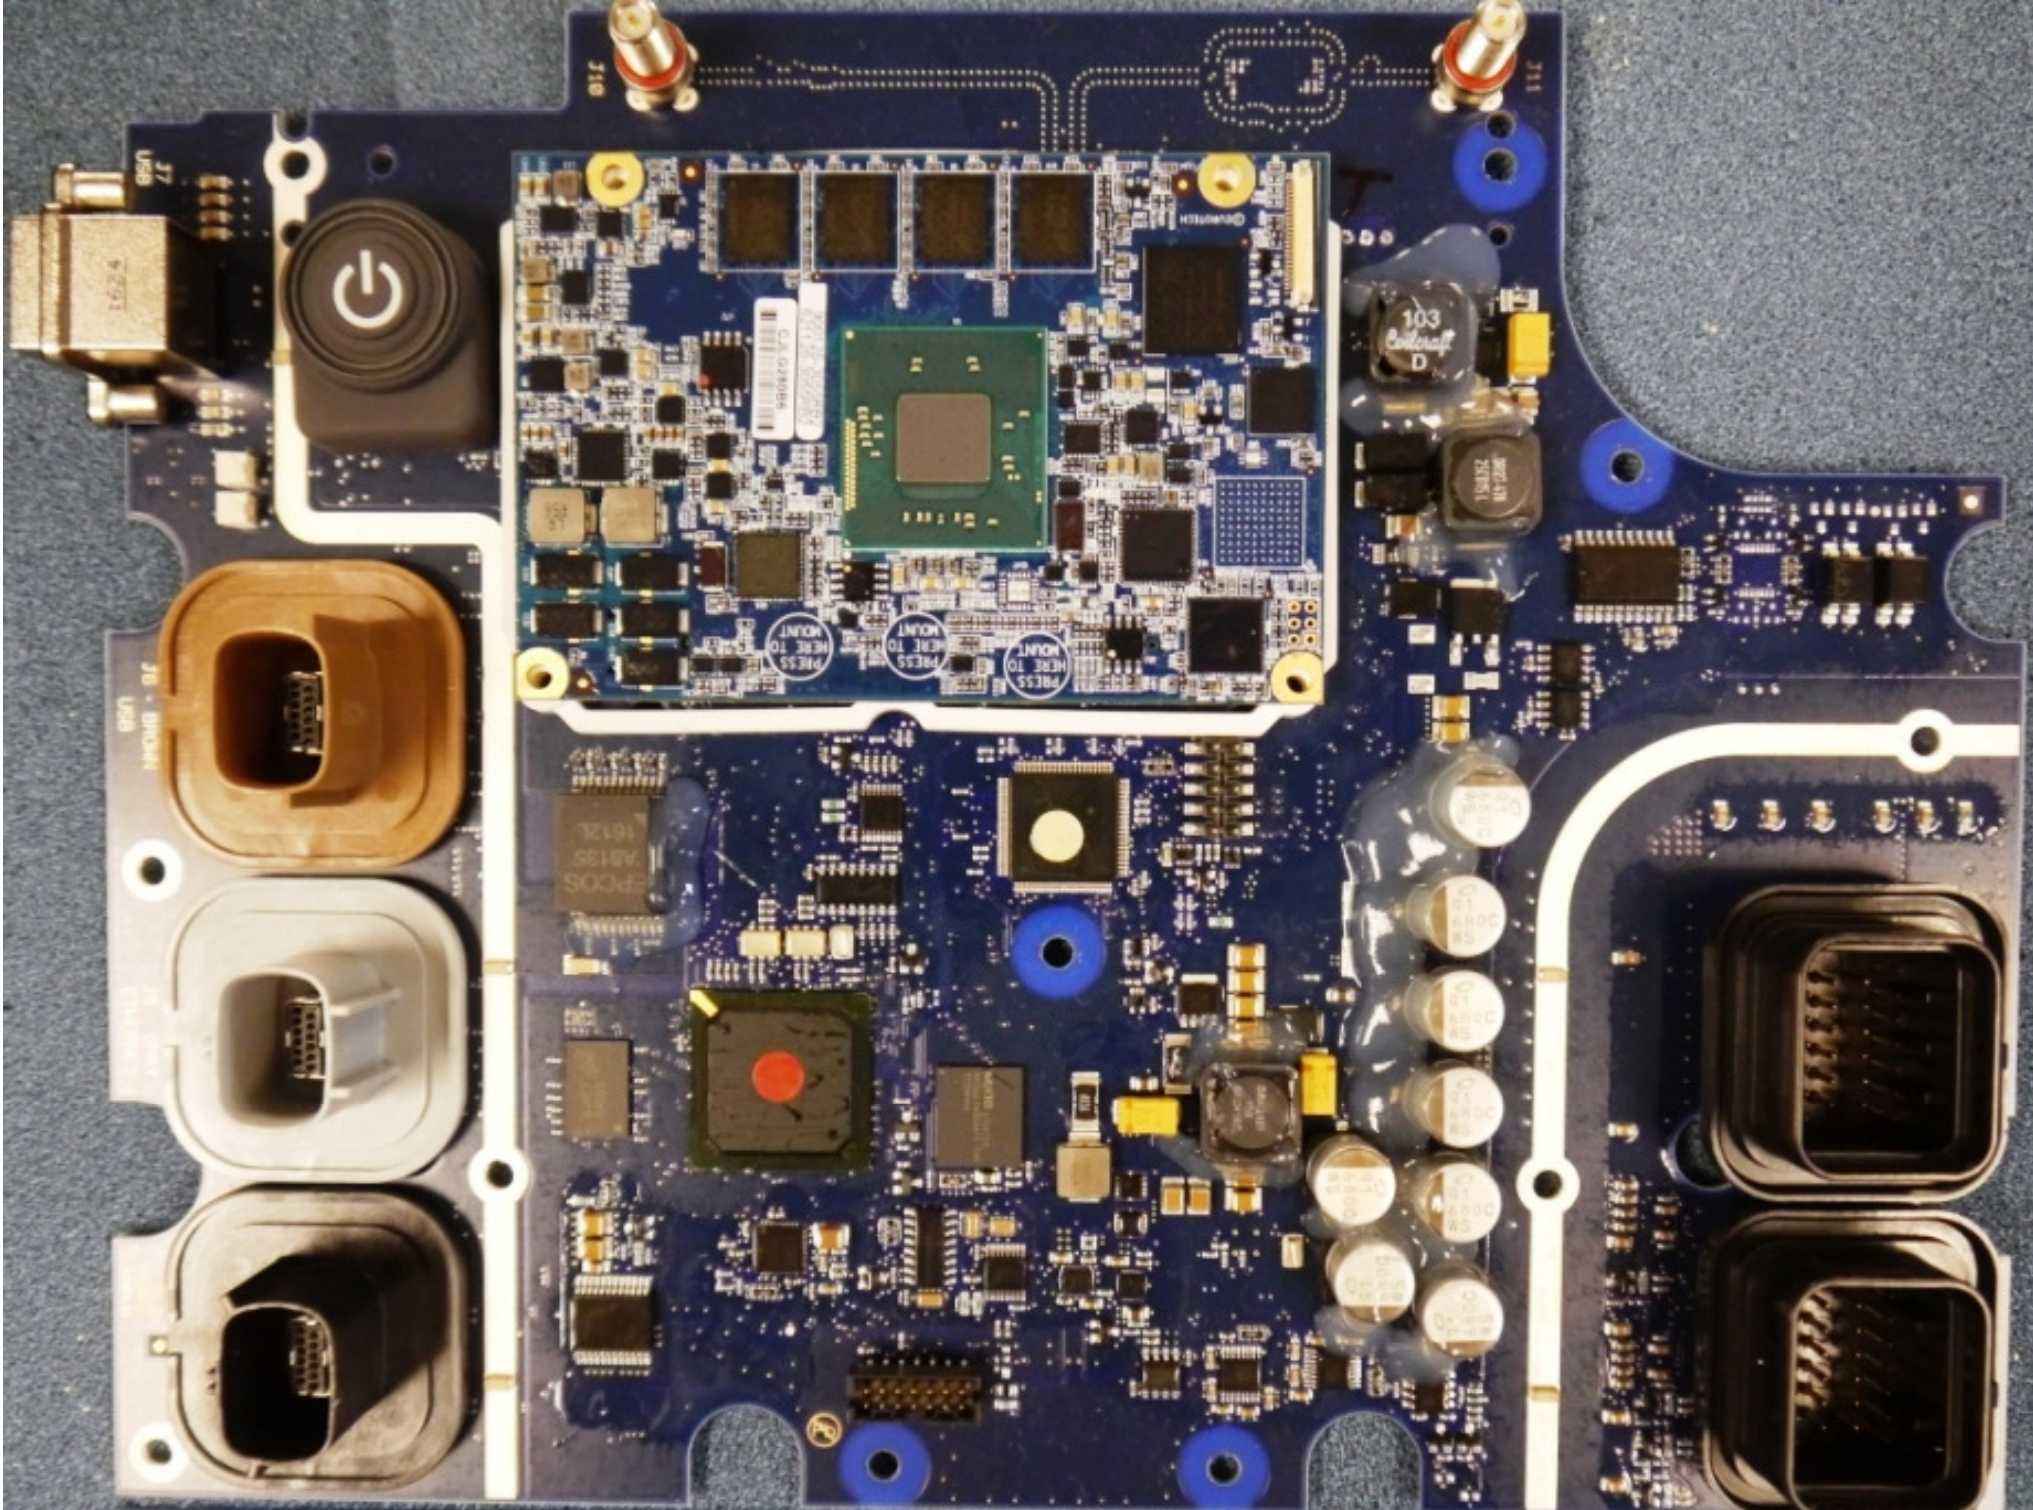

ASSEMBLED IN CHINA
DATE: 07/20/16
PH: 196227964
CAV: 09

LCD 28 1

PH196227964
06/30/2016

CAV 09

MADE IN CHINA

LATITUDE

P160230709
MAG AZ10 MADE IN CHINA

4118PAC801T22
04A150821266

04A150821266
04A150821266

J10

J11

J7 USB

J8 BROWN USB

J9 WHITE CHANNEL

PRESS
HERE TO
MOUNT

PRESS
HERE TO
MOUNT