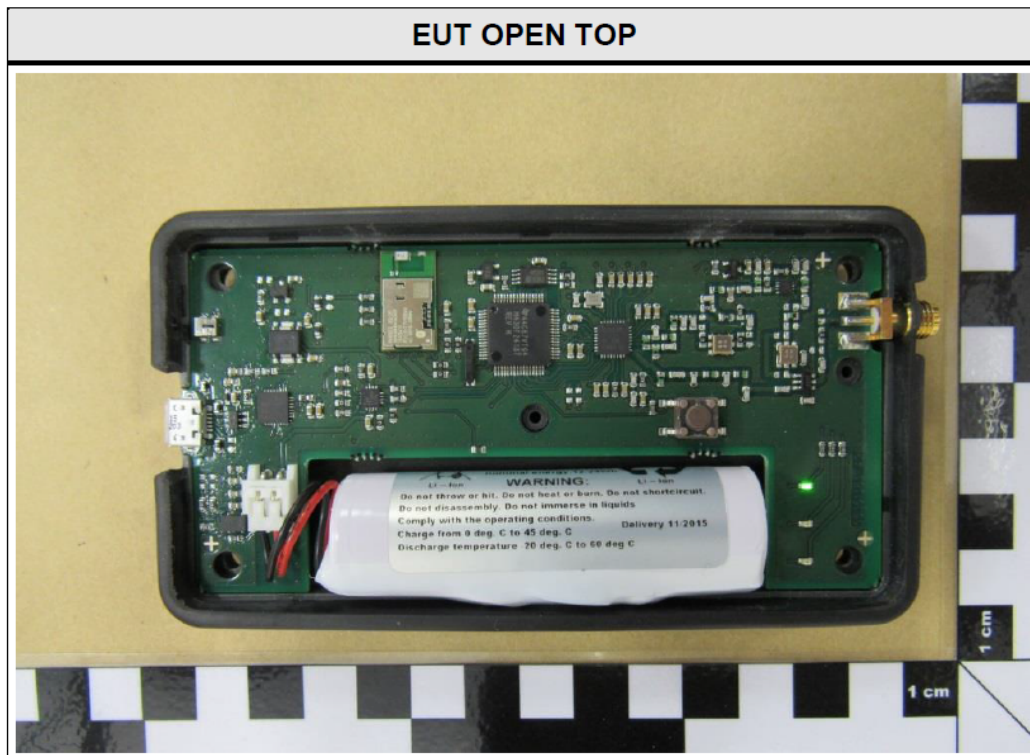

09- Internal Photos

Model No.: READY Converter
FCC ID: OUY-READYAMR2

09- Internal Photos

Model No.: READy Converter
FCC ID: OUY-READYAMR2