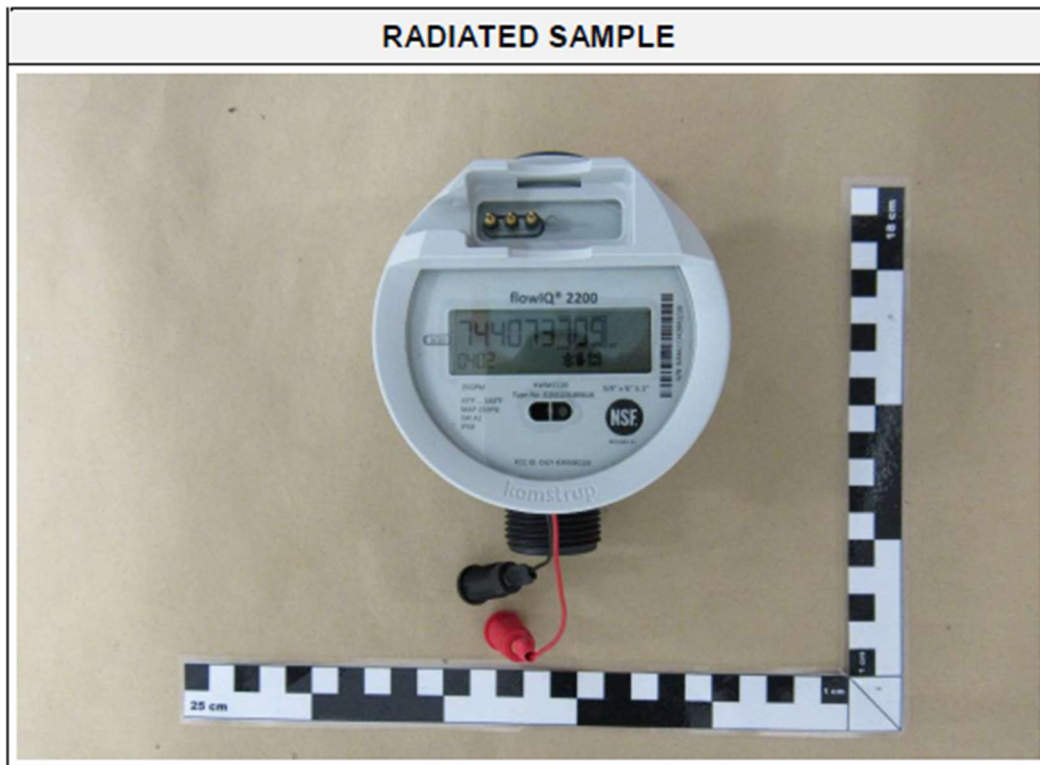

GOM-2009-9331

FCC ID: OUY-KWMX220

RADIATED SAMPLE

CONDUCTED SAMPLE

CONDUCTED SAMPLE

ANTENNA

ANTENNA