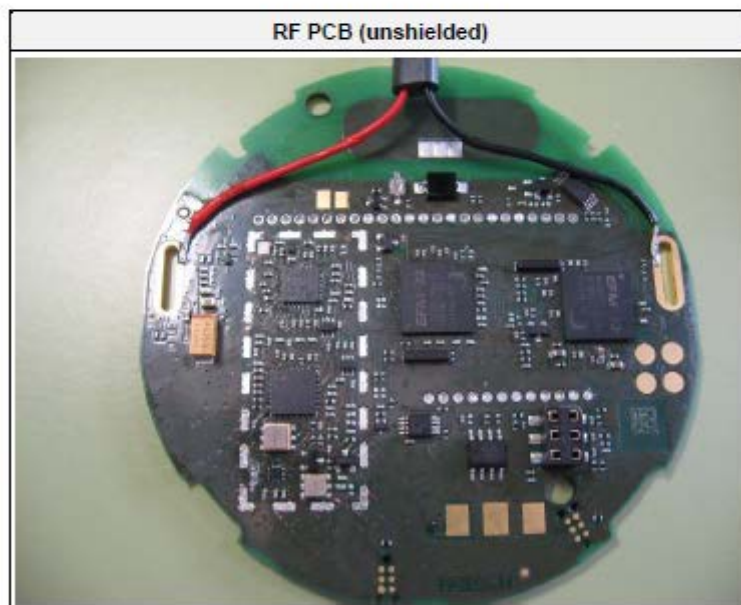

09-Internal Photos

FCC ID: OUY-KWM4220

IC: 22376-KWM4220

Model: 02E02G1FR8UB; 02E02G1GA8UB; 02E02G1GJ8UB; 02E02G1GS8UB

09-Internal Photos

FCC ID: OUY-KWM4220

IC: 22376-KWM4220

Model: 02E02G1FR8UB; 02E02G1GA8UB; 02E02G1GJ8UB; 02E02G1GS8UB