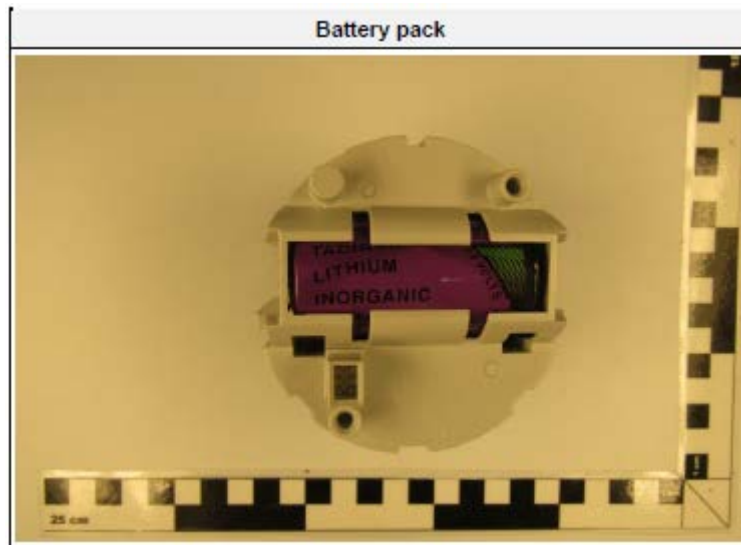

09-Internal Photos

FCC ID: OUY-KWM4220

IC: 22376-KWM4220

Model: 02E02G1FR8UB; 02E02G1GA8UB; 02E02G1GJ8UB; 02E02G1GS8UB

09-Internal Photos

FCC ID: OUY-KWM4220

IC: 22376-KWM4220

Model: 02E02G1FR8UB; 02E02G1GA8UB; 02E02G1GJ8UB; 02E02G1GS8UB