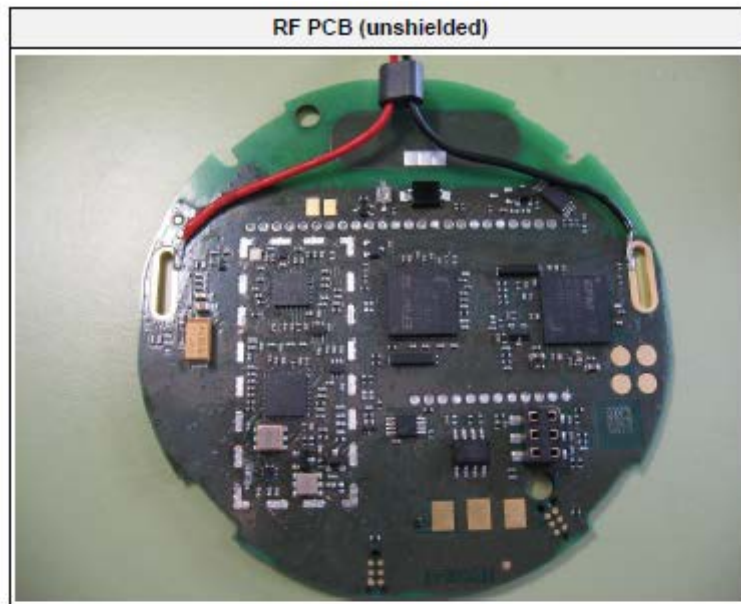

09-Internal Photos

FCC ID: OUY-KWM4220

IC: 22376-KWM4220

Model: 02E02G1FR8UB; 02E02G1GA8UB; 02E02G1GJ8UB; 02E02G1GS8UB

09-Internal Photos

FCC ID: OUY-KWM4220

IC: 22376-KWM4220

Model: 02E02G1FR8UB; 02E02G1GA8UB; 02E02G1GJ8UB; 02E02G1GS8UB