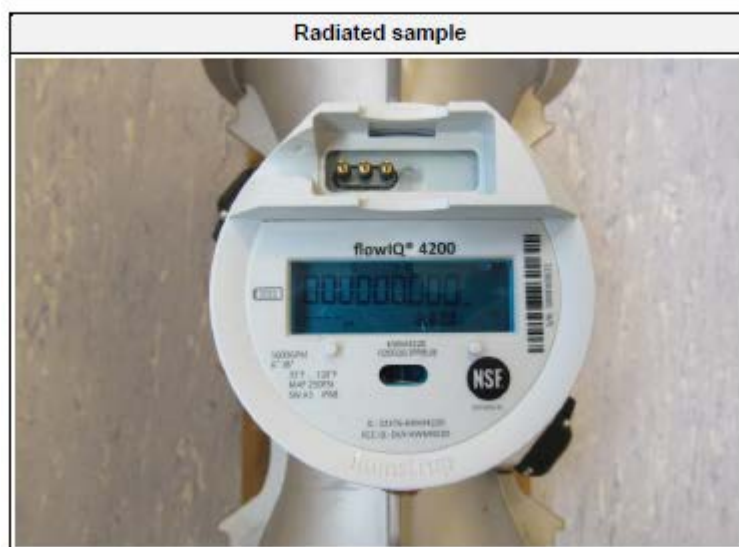

08-External Photos

FCC ID: OUY-KWM4220

IC: 22376-KWM4220

Model: 02E02G1FR8UB; 02E02G1GA8UB; 02E02G1GJ8UB; 02E02G1GS8UB