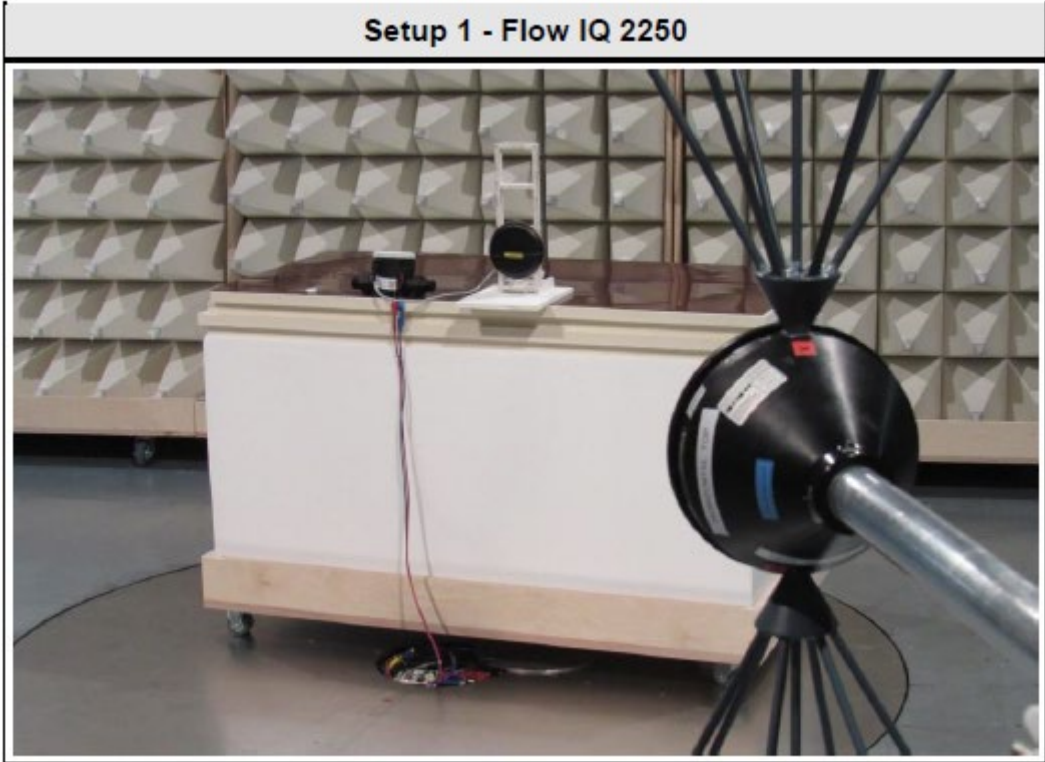

GOM-2001-8761

FCC ID: OUY-FLOWX250

Setup 3 - Flow IQ 2250

Setup 1 - Flow IQ 3250

Setup 2 - Flow IQ 3250

Setup 3 - Flow IQ 3250

Setup Close EUT - Flow IQ 3250