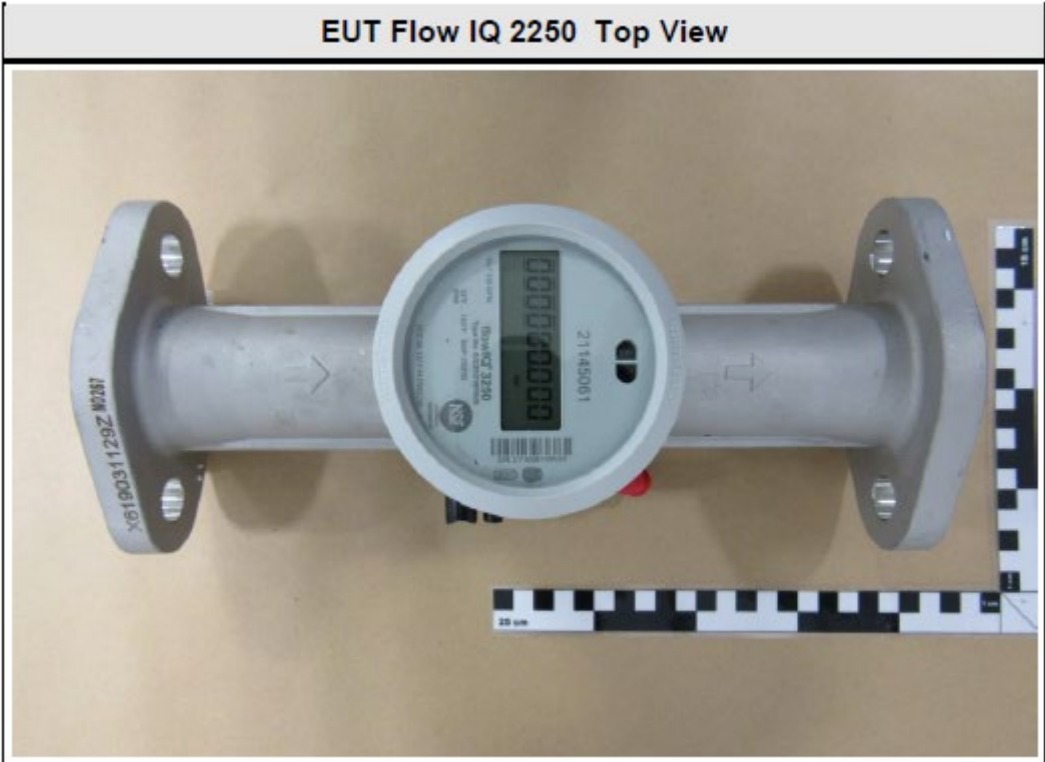

GOM-2001-8761

FCC ID: OUY-FLOWX250

EUT Flow IQ 2250 Close View

EUT Flow IQ 3250 Side View

EUT Flow IQ 3250 Close View

External Antenna Top View

External Antenna Side View

AE Optical Read Out Head Overview