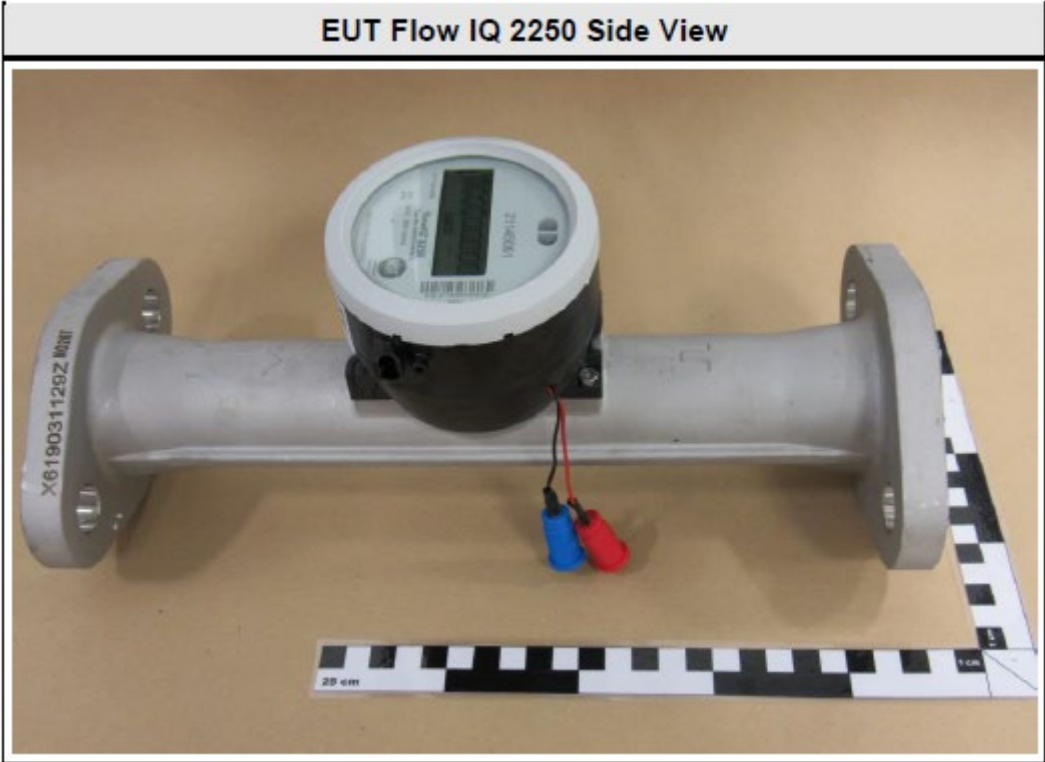

GOM-2001-8761

FCC ID: OUY-FLOWX250

EUT Flow IQ 2250 Close View

EUT Flow IQ 3250 Side View

EUT Flow IQ 3250 Close View

External Antenna Top View

External Antenna Side View

AE Optical Read Out Head Overview