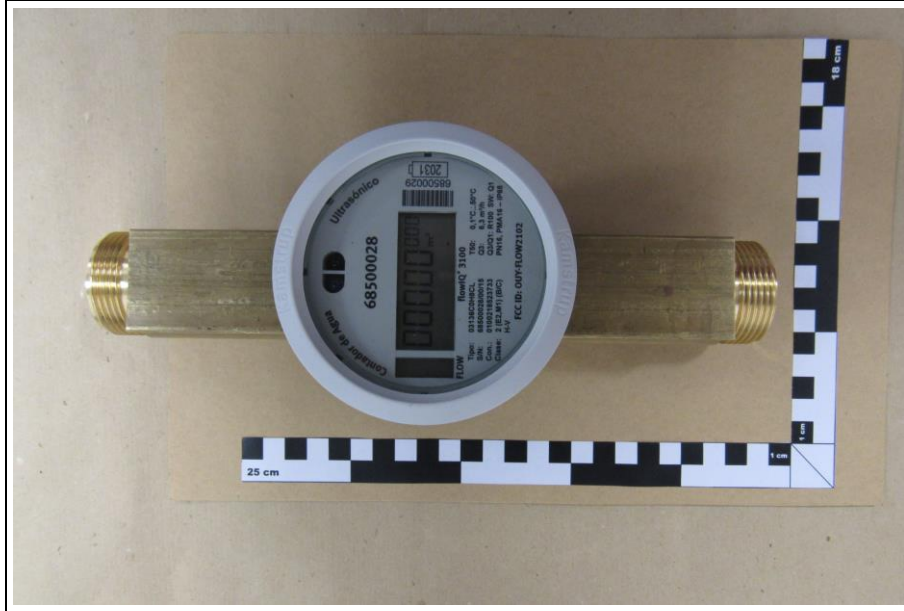

EUT TOP (flowIQ3100)

EUT WITH FLOW PART BOTTOM (flowIQ3100)