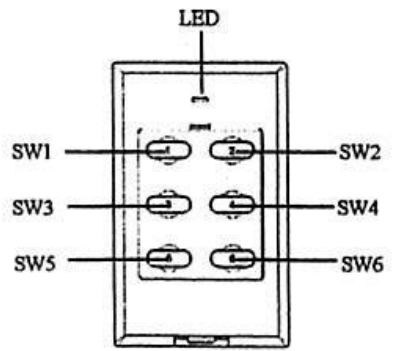

433.92MHZ

N51F045A

NAME: CTDA (WT400)	
APPD BY:	DATE:
CHK BY:	DATE:
DRN BY: SHU FANG	DATE: 2004 08 19
SHEET 1 OF 1	REV: 6