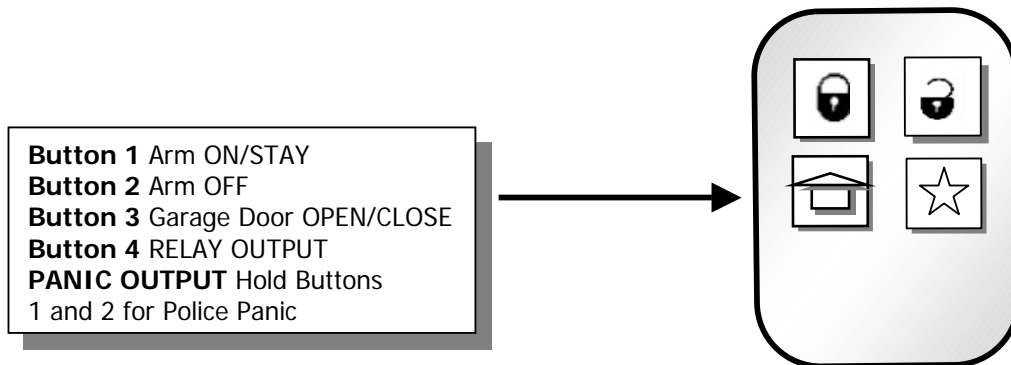

## REMOTE CONTROL

**Battery** 3VDC\*2pcs. (Part #CR-2032) Replace battery once a year.