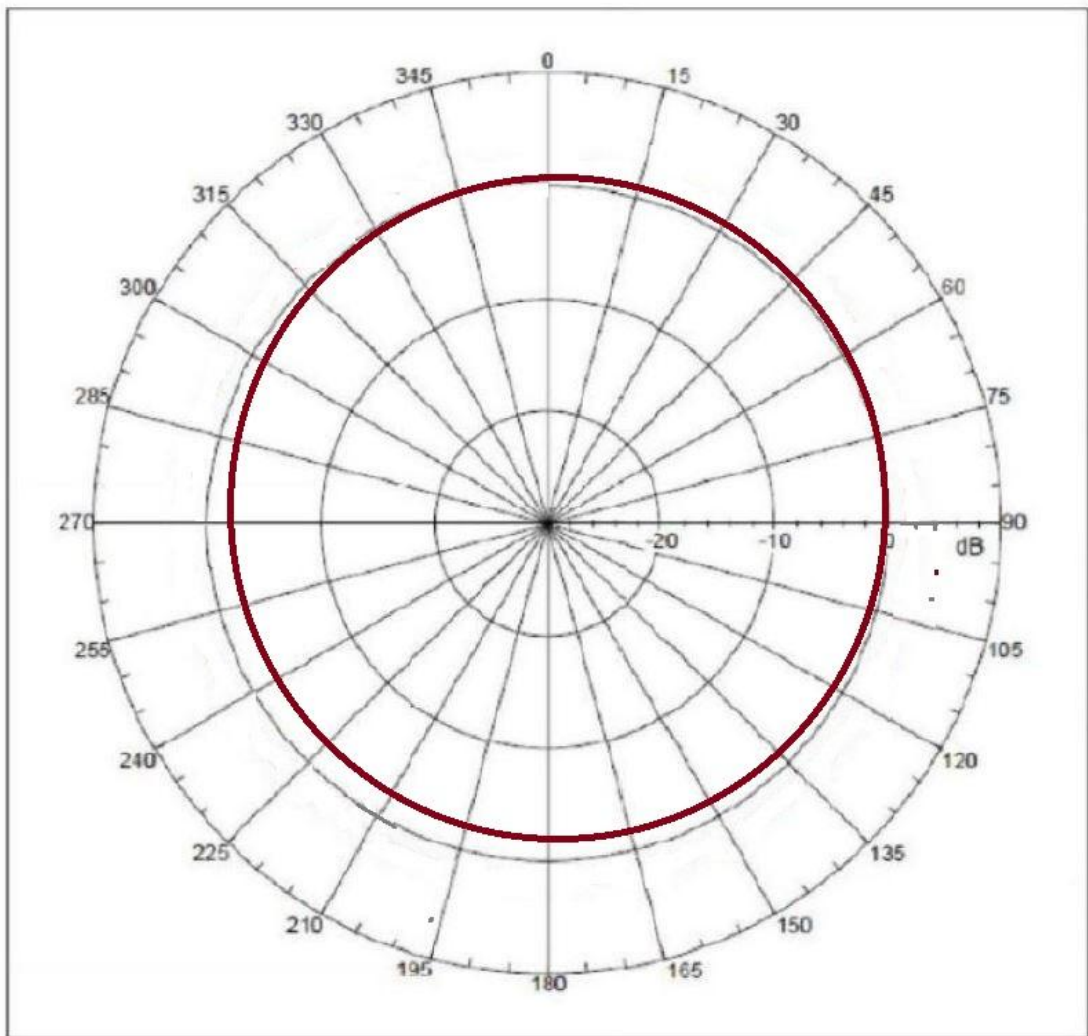

Antenna Report

1. General Information

Model Name: BCLINK MINI

Operating Frequency: 400-470MHz

Antenna Type: Integrated Antenna

Antenna Gain: 1.5dBi

Manufacture: Backcountry Access, Inc.

Address: 2820 Wilderness Place, Unit H, Boulder, Colorado, 80301, United States

2. Antenna Picture

3. Antenna Pattern

462.625MHz

467.6375MHz