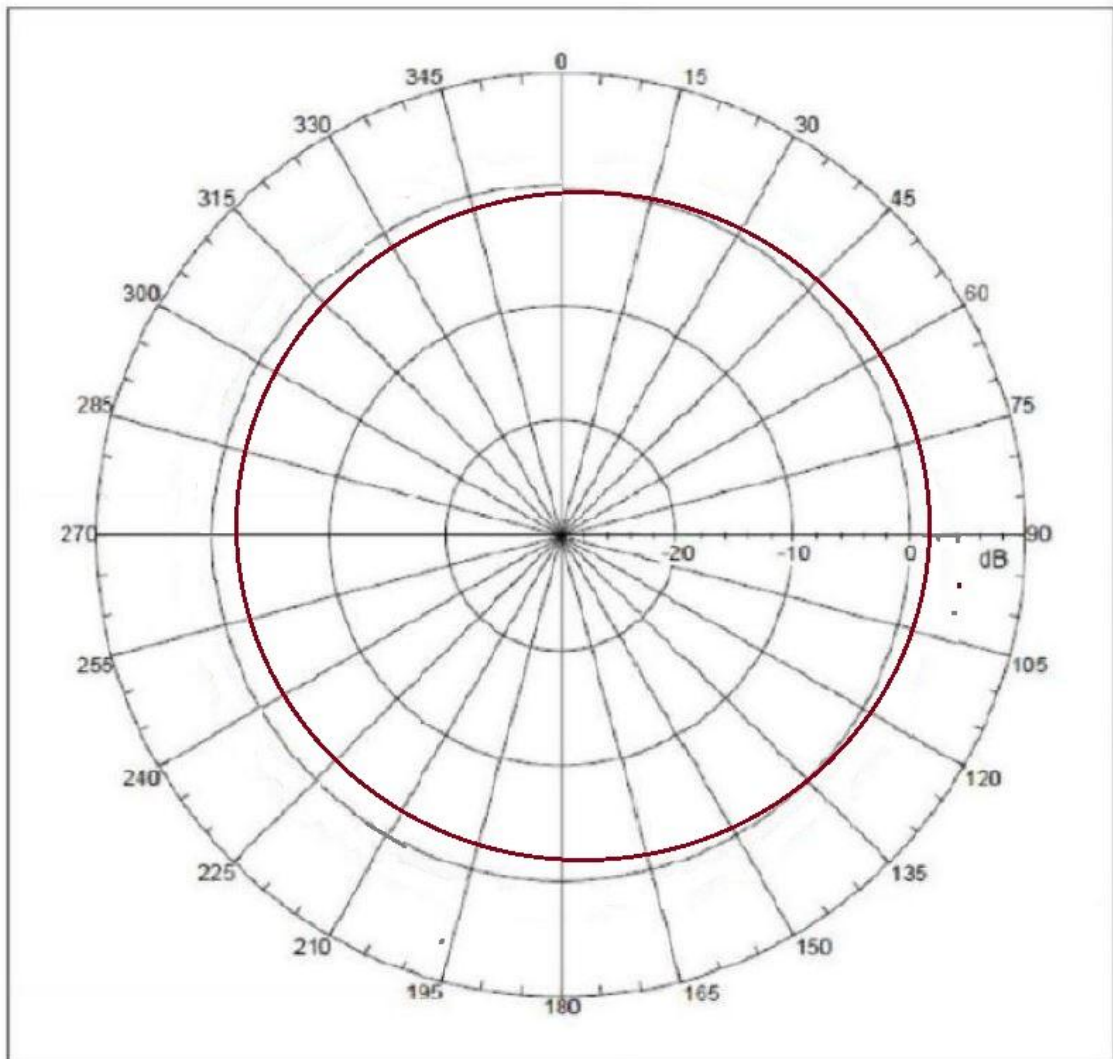

Antenna Report

1. General Information

Model Name: BCLINK MINI

Operating Frequency: 400-470MHz

Antenna Type: Integrated Antenna

Antenna Gain: 1.5dBi

Manufacture: Backcountry Access, Inc.

Address: 2820 Wilderness Place, Unit H, Boulder, Colorado, 80301, United States

2. Antenna Picture

3. Antenna Pattern

462.625MHz

467.6375MHz