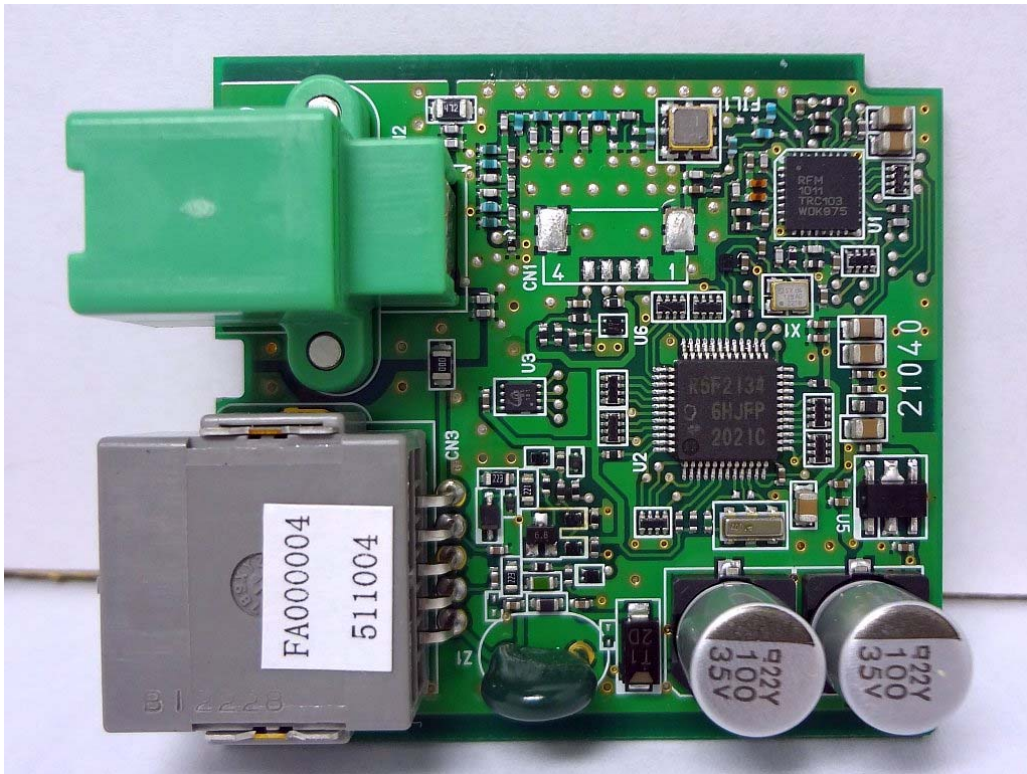

Internal Photo

**OMRON Automotive Electronics. Ltd.
Remote engine starter [Model: RJ333N-A]**

Internal Photo Side A

Internal Photo Side B