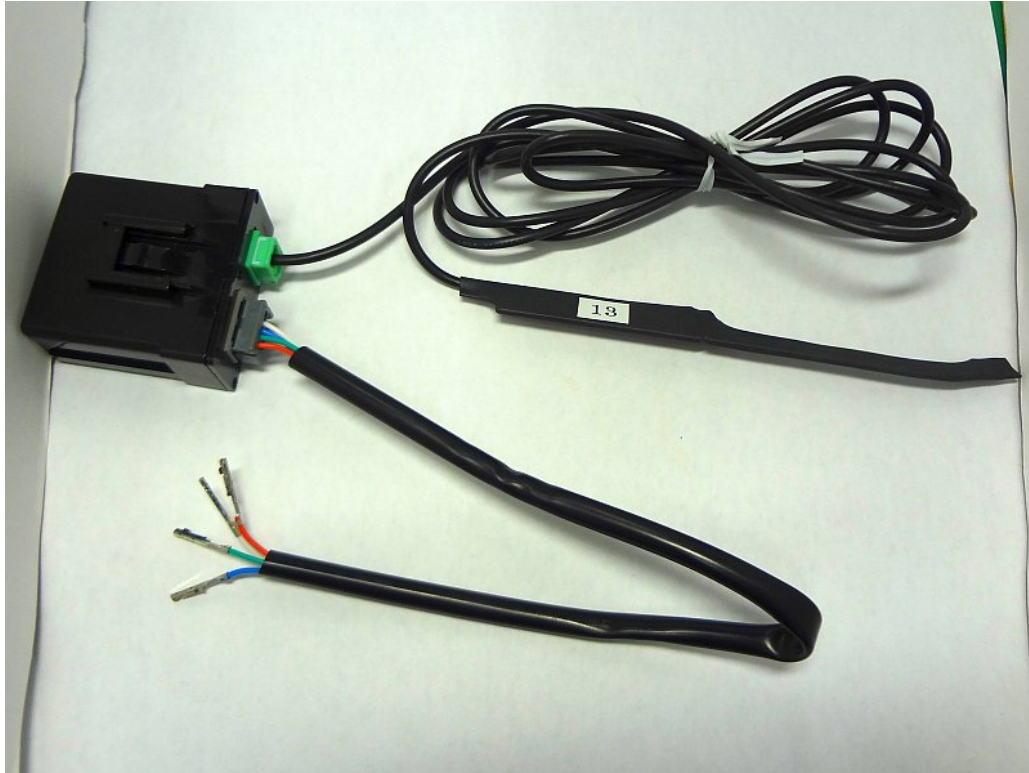

External Photo

**OMRON Automotive Electronics. Ltd.
Remote engine starter [Model: RJ333N-A]**

External Photo Top

External Photo Bottom

External Photo

**OMRON Automotive Electronics. Ltd.
Remote engine starter [Model: RJ333N-A]**

External Photo Front

External Photo Left

External Photo

**OMRON Automotive Electronics. Ltd.
Remote engine starter [Model: RJ333N-A]**

External Photo with antenna