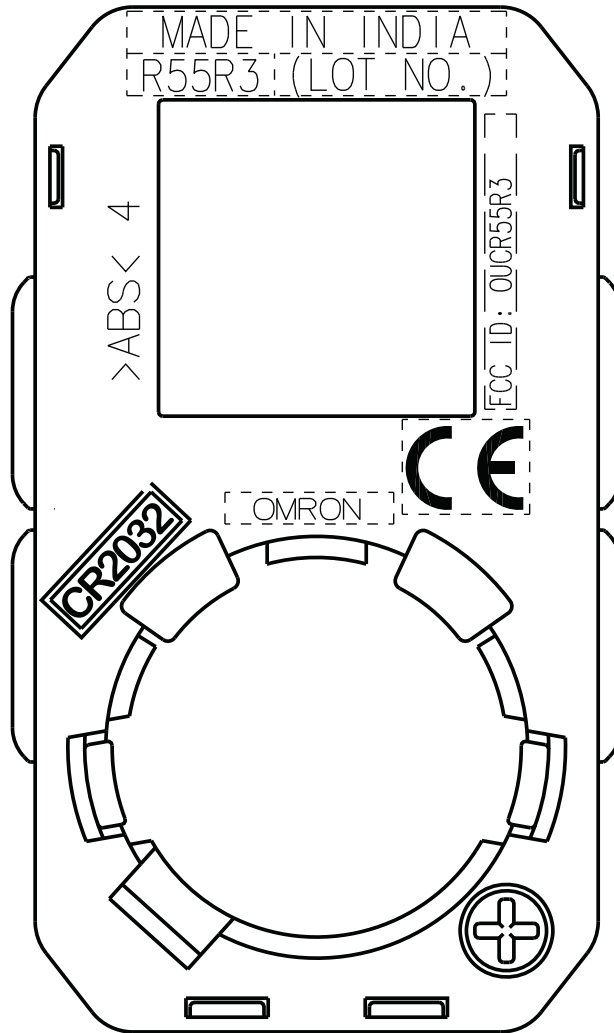

# Label and Location

Inner case

**Regarding the explanation of FCC ID ('OUCR55R3') indication position**

*The FCC ID of this Keyless Start Remocon (hereafter Remocon), is indicated in the equipment, but this equipment is covered with the case under normal conditions.*

*As this is a transmitter for keyless smart system used in the vehicle, operation instructions for the Remocon and procedures to open the Remocon's case are explained in the user's manual for the vehicle.*

*Consequently, the explanation of FCC ID indication position is shown in the user's manual for the vehicle.*