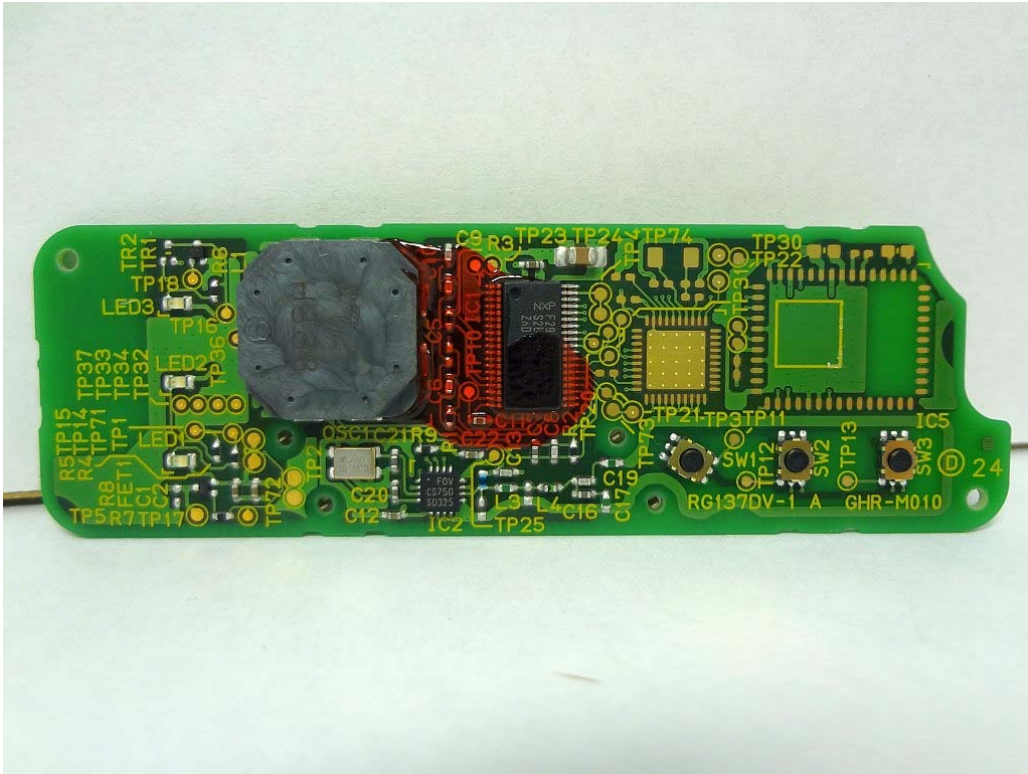

Internal Photo

**OMRON Automotive Electronics. Ltd.
Remote engine starter (FOB) [Model: GHR-M010]**

Internal Photo Side A

Internal Photo Side B