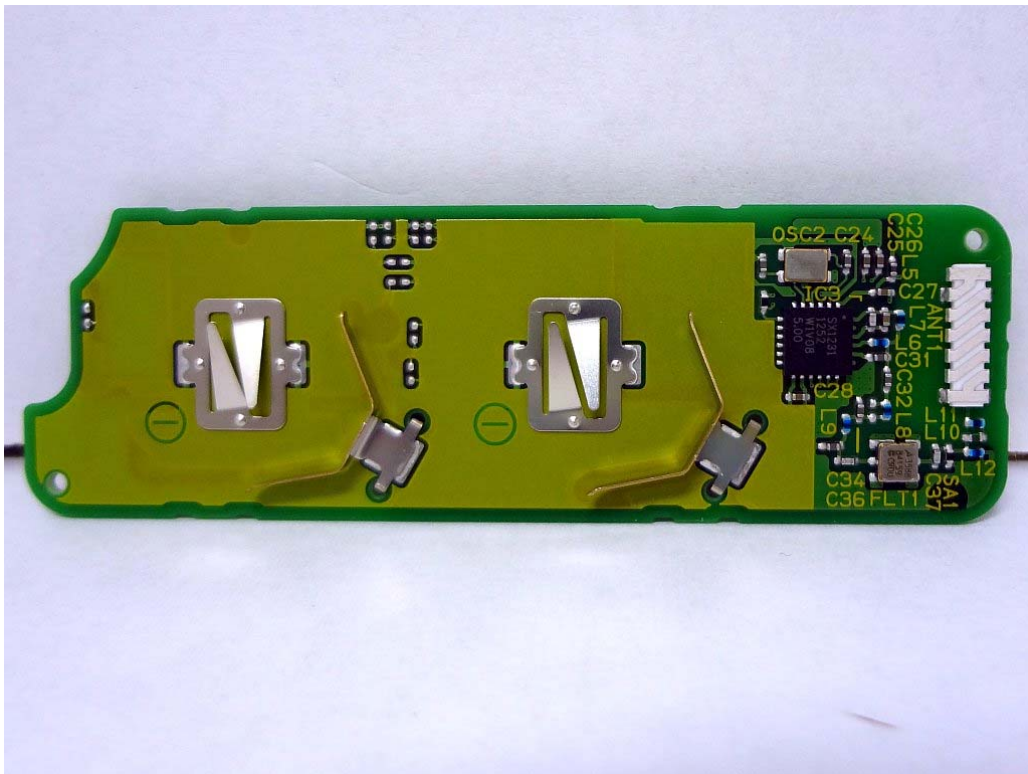

Internal Photo

**OMRON Automotive Electronics. Ltd.
Remote engine starter (FOB) [Model: GHR-M010]**

Internal Photo Side A

Internal Photo Side B