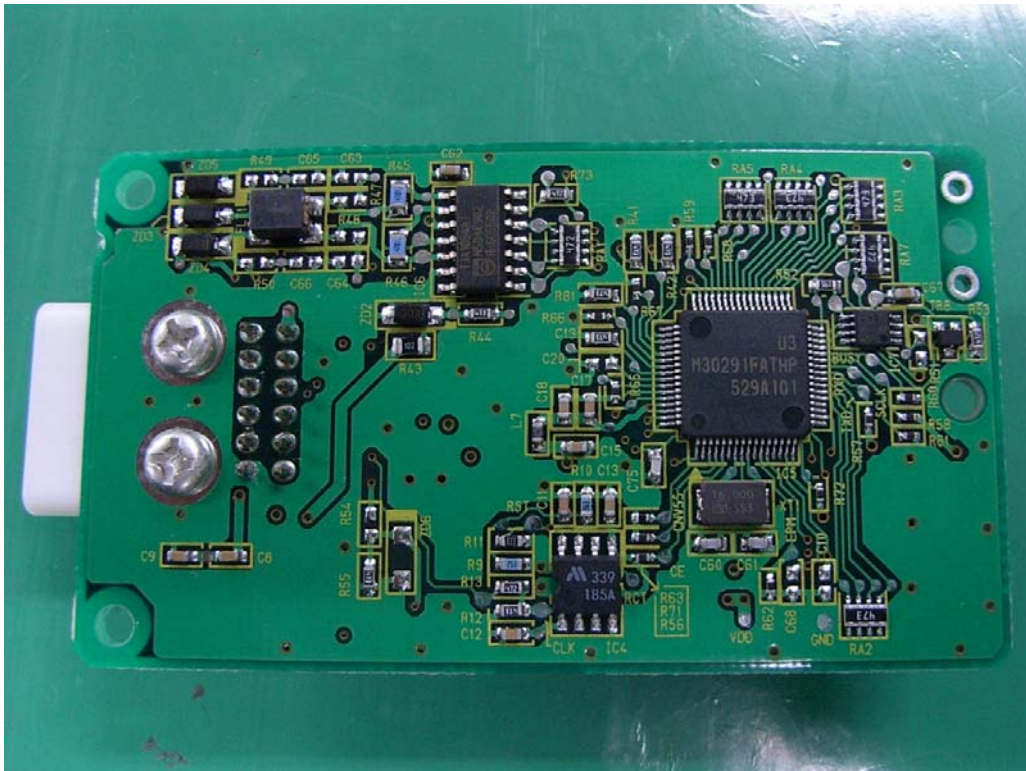

**Internal Photo
Wireless Control Module**

**OMRON Corporation
[Model: G8D-645M]
FCC ID: OUCG8D-645M
IC Number: 850G-G8D645M**

Front

Back