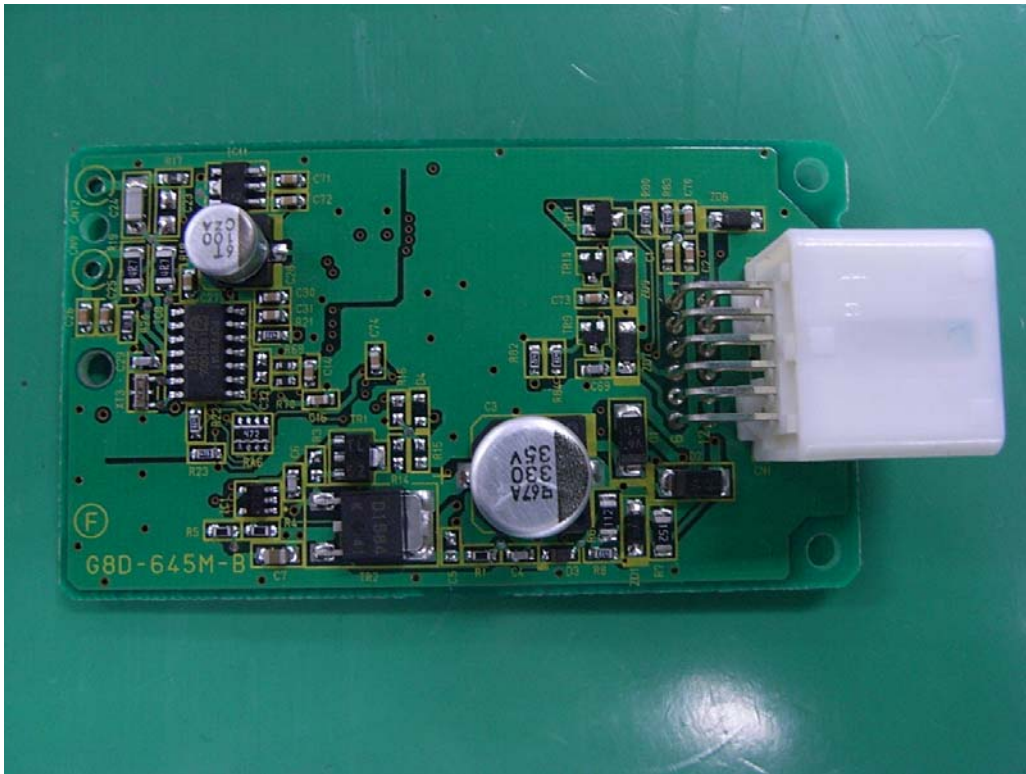

**Internal Photo
Wireless Control Module**

**OMRON Corporation
[Model: G8D-645M]
FCC ID: OUCG8D-645M
IC Number: 850G-G8D645M**

Front

Back