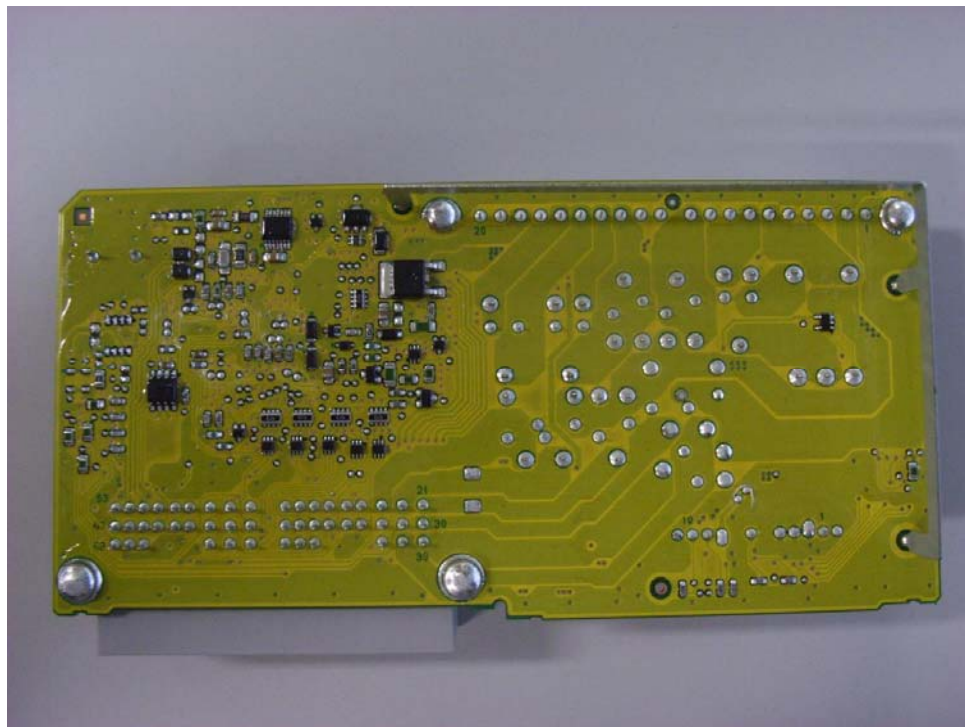

Internal Photo

**ETACS
[Model: G8C-930M]**

Front

Front close-up(Left)

Internal Photo

**ETACS
[Model: G8C-930M]**

Front close-up(Right)

Back

Internal Photo

**ETACS
[Model: G8C-930M]**

Back close-up(Left)

Back close-up(Right)

UHF Receiving Circuit(Front)

UHF Receiving Circuit(Back)

Internal Photo

**ETACS
[Model: G8C-930M]**

UHF Receiving-antenna

Key-cylinder