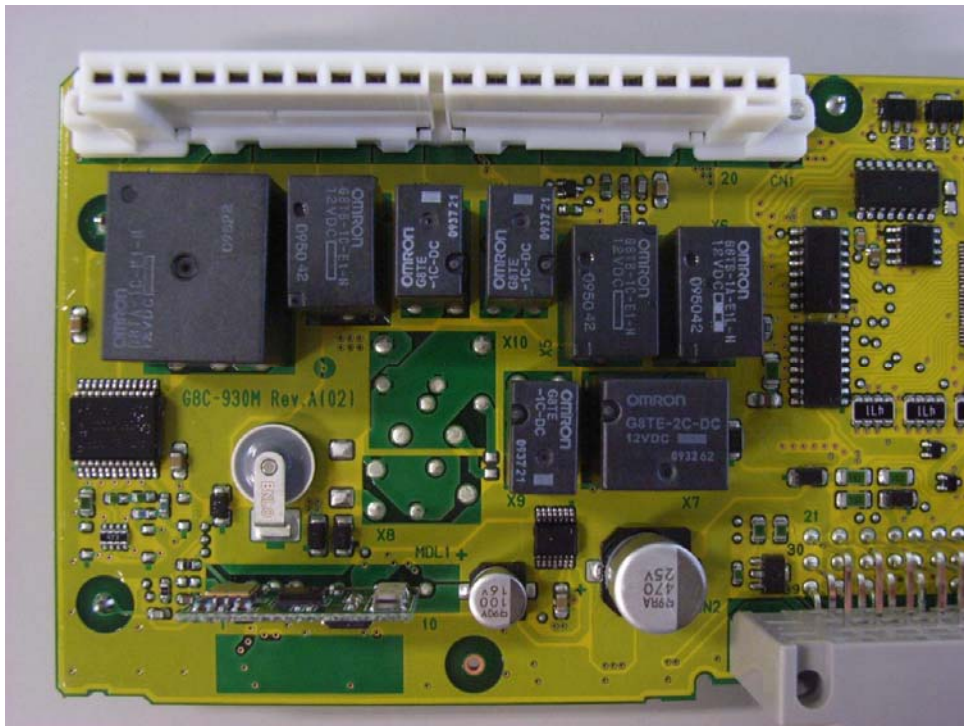

Internal Photo

**ETACS
[Model: G8C-930M]**

Front

Front close-up(Left)

Internal Photo

**ETACS
[Model: G8C-930M]**

Front close-up(Right)

Back

Internal Photo

**ETACS
[Model: G8C-930M]**

Back close-up(Left)

Back close-up(Right)

UHF Receiving Circuit(Front)

UHF Receiving Circuit(Back)

Internal Photo

**ETACS
[Model: G8C-930M]**

UHF Receiving-antenna

Key-cylinder