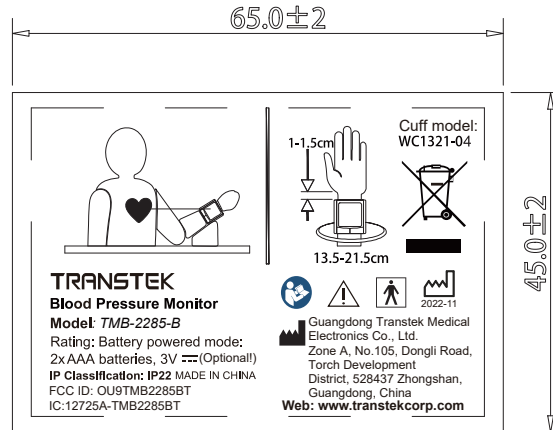

A(13.5-21.5cm)

Due to the size, appearance, shape, cost and shell material of the product, the warning words related to the requirements of FCC Part 15.19 cannot be placed on the product mainbody, thus the content of the warning words will be described in the user manual.

Location