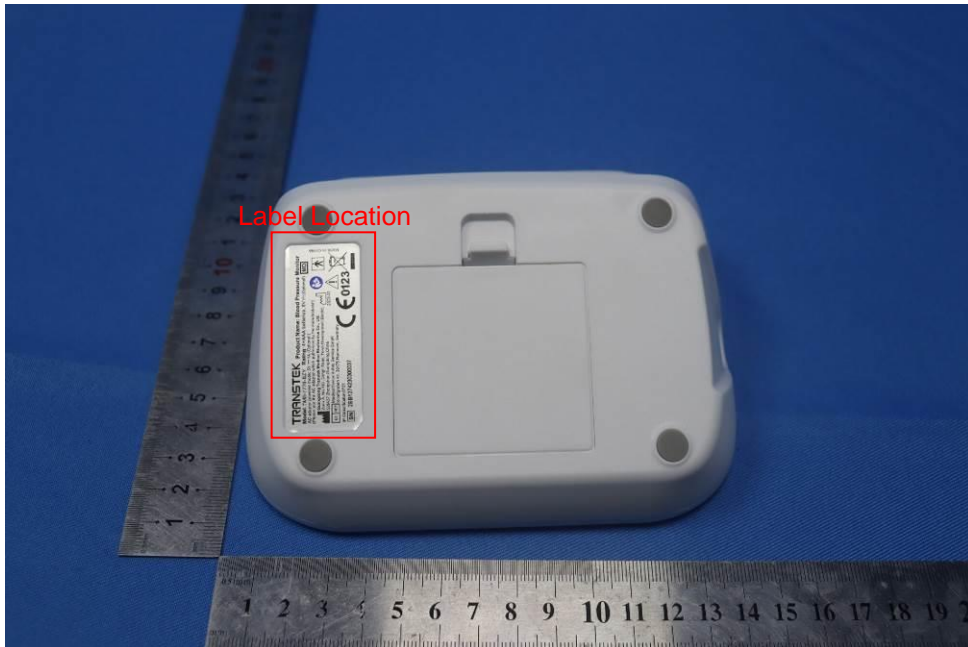

External Photos for SZCR2306001994ME

FCC ID: OU9TMB1776BZY

EUT Constructional Details (EUT Photos)

- End of the Appendix -