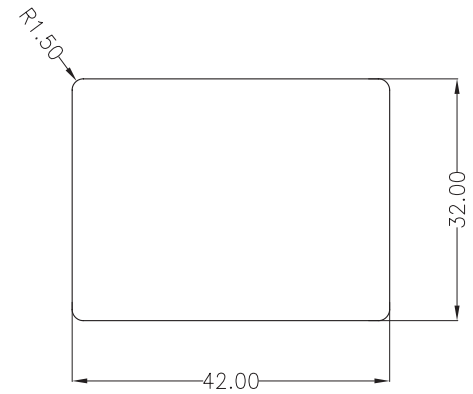

PO#2BEBS0383

TMB-1591-BS label

Dimension: 42*32mm

SN:BS0383180400001D-BS0383180400060D

42*32*0.1