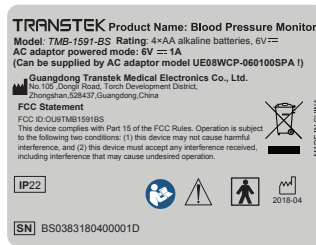

PO#2BEBS0383

TMB-1591-BS label

Dimension: 42*32mm

SN:BS0383180400001D-BS0383180400060D

42*32*0.1