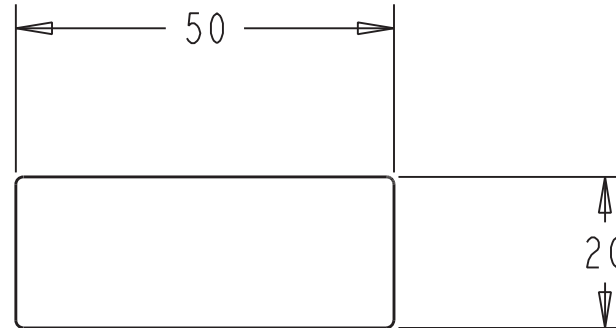

# TMB-1583-BS label

PO#

SN: ---

Dimension: 50X20mm

Material: adhesive label with water proof

Colour: black text + Pantone Reflex Blue C with silver background

Label location