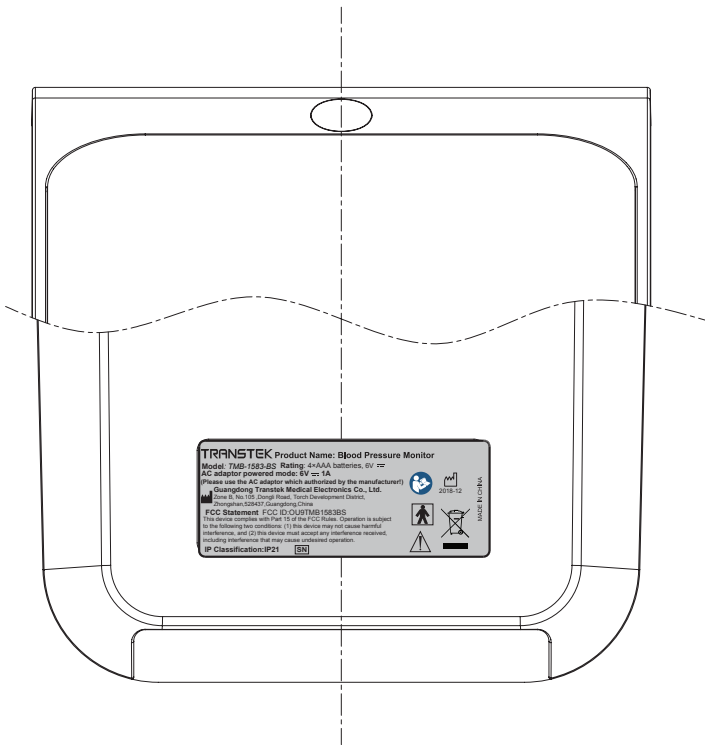

# TMB-1583-BS label

PO#

SN: ---

Dimension: 50X20mm

Material: adhesive label with water proof

Colour: black text + Pantone Reflex Blue C with silver background

Label location