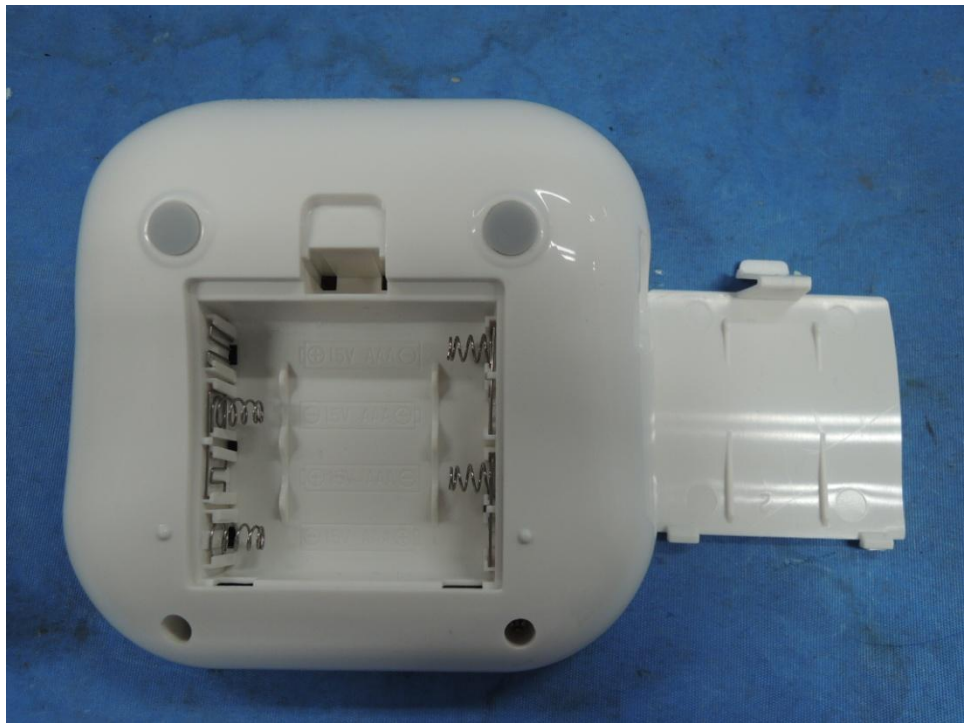

External Photo of TMB-1491-BT

POWER ADAPTER

MODEL: KH0601000EW

INPUT: AC 100-240V

50/60Hz 0.4A Max

OUTPUT: 6V --- 1000mA

EN60950-1 MADE IN CHINA

Shen Zhen KHAdapter Technology Co., Ltd