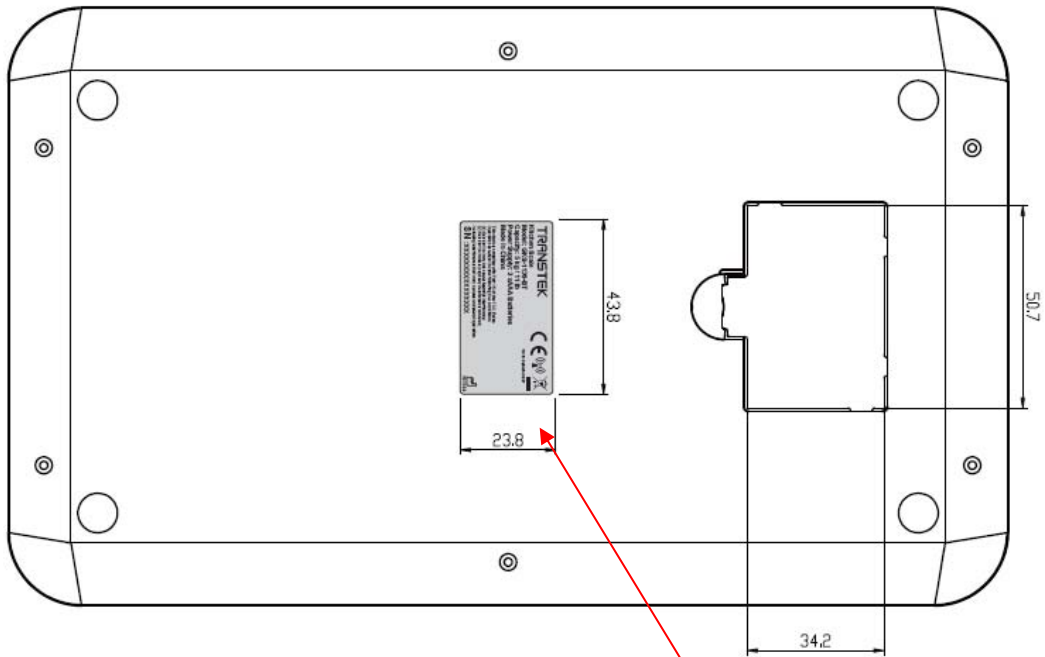

Label location

Label Location

Label Contents

Label Size: L43.8mm*W23.8mm