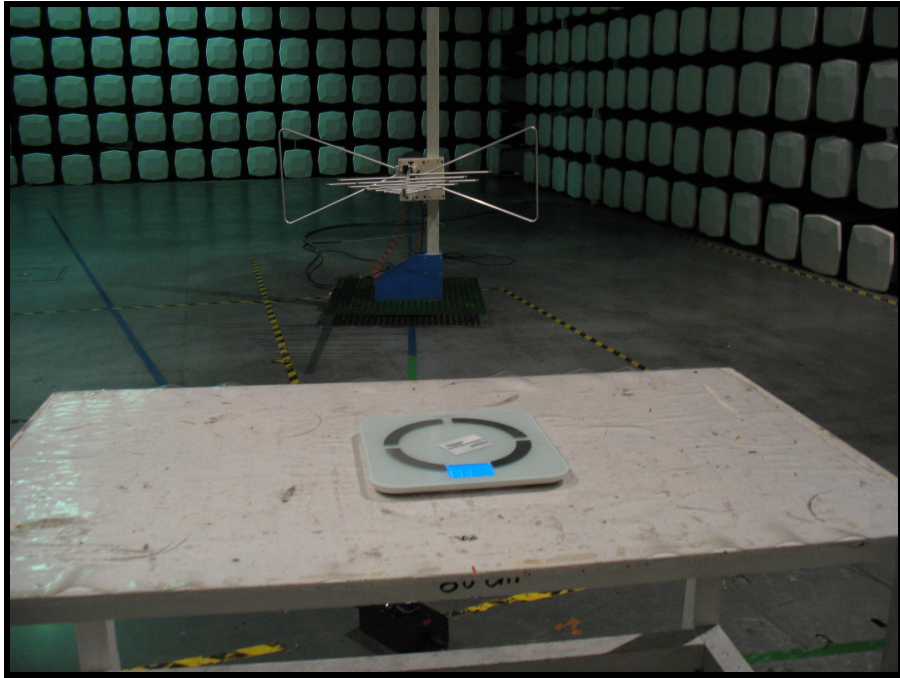

Test Setup Photos

Radiated Spurious Emission Test Setup

30MHz to 1G:

Above 1G: (full anechoic chamber)