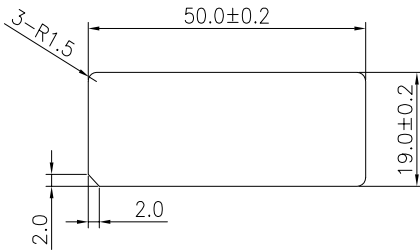

Dimension: 50.0 x 19.0 mm
Material: 60# paper with white background
Colour: Pantone Reflex Blue C

TMB-2266 label
SN: 2BS1096220700001-2BS1096220700050

Location: