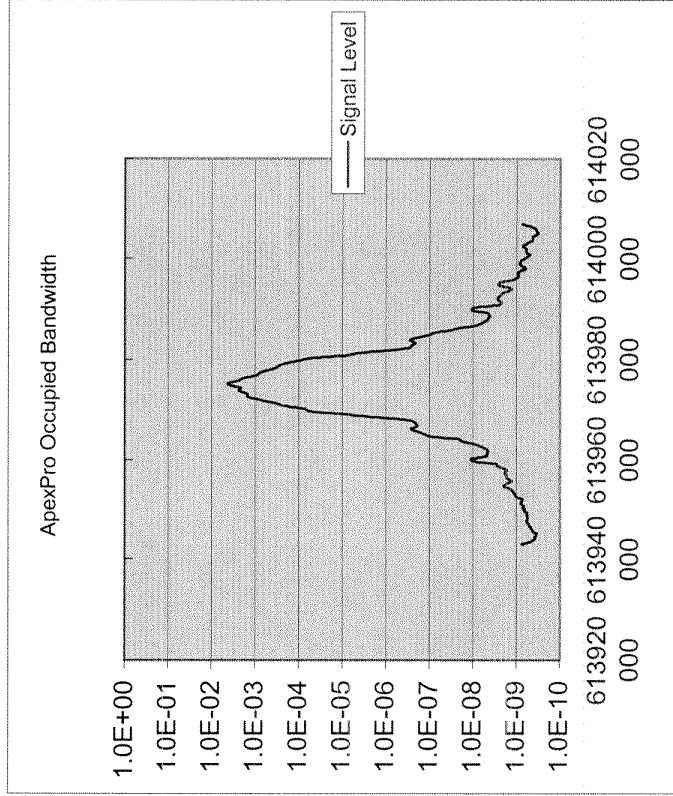

GE Medical Systems Information Technologies 8200 West Tower Ave. Milwaukee,
ApexPro transmitter running normal data pattern.

Total Power 2.000887E-01

Power * 0.005 1.0004443E-03

Lower Freq 6.139703E+08 Hz

Upper Freq 6.139798E+08 Hz

Total Bandwidth 9500 Hz