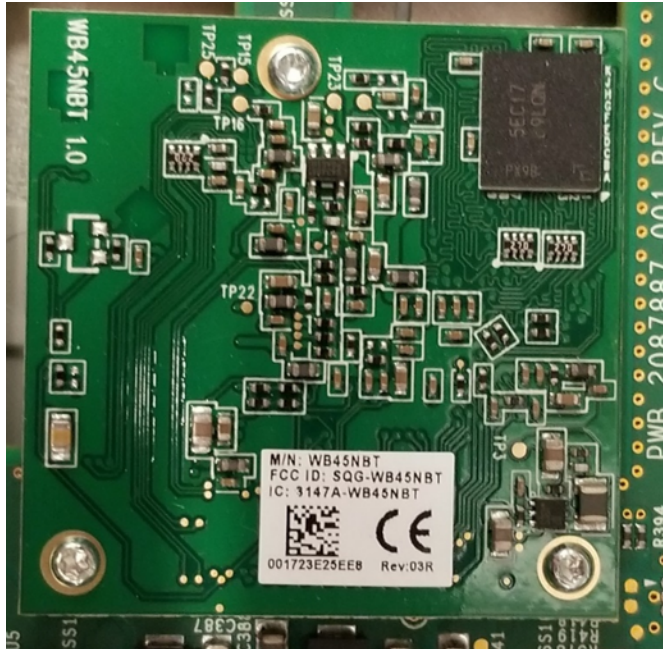

<u>LMA HOST INTERNAL PHOTOS</u>	
Company Name	GE Medical Systems Information Technologies
Host Name	Elo MAC VU360

RFID radio OEM-805N2AKU is located behind the keyboard of the host

LMA HOST INTERNAL PHOTOS

Company Name	GE Medical Systems Information Technologies
Host Name	Elo MAC VU360

LMA HOST INTERNAL PHOTOS

Company Name	GE Medical Systems Information Technologies
Host Name	Elo MAC VU360

WB45NBT Radio

WL18MODGI Radio

Both radios are located behind the host display

LMA HOST INTERNAL PHOTOS	
Company Name	GE Medical Systems Information Technologies
Host Name	Elo MAC VU360

Photos of WB45NBT Radio

LMA HOST INTERNAL PHOTOS