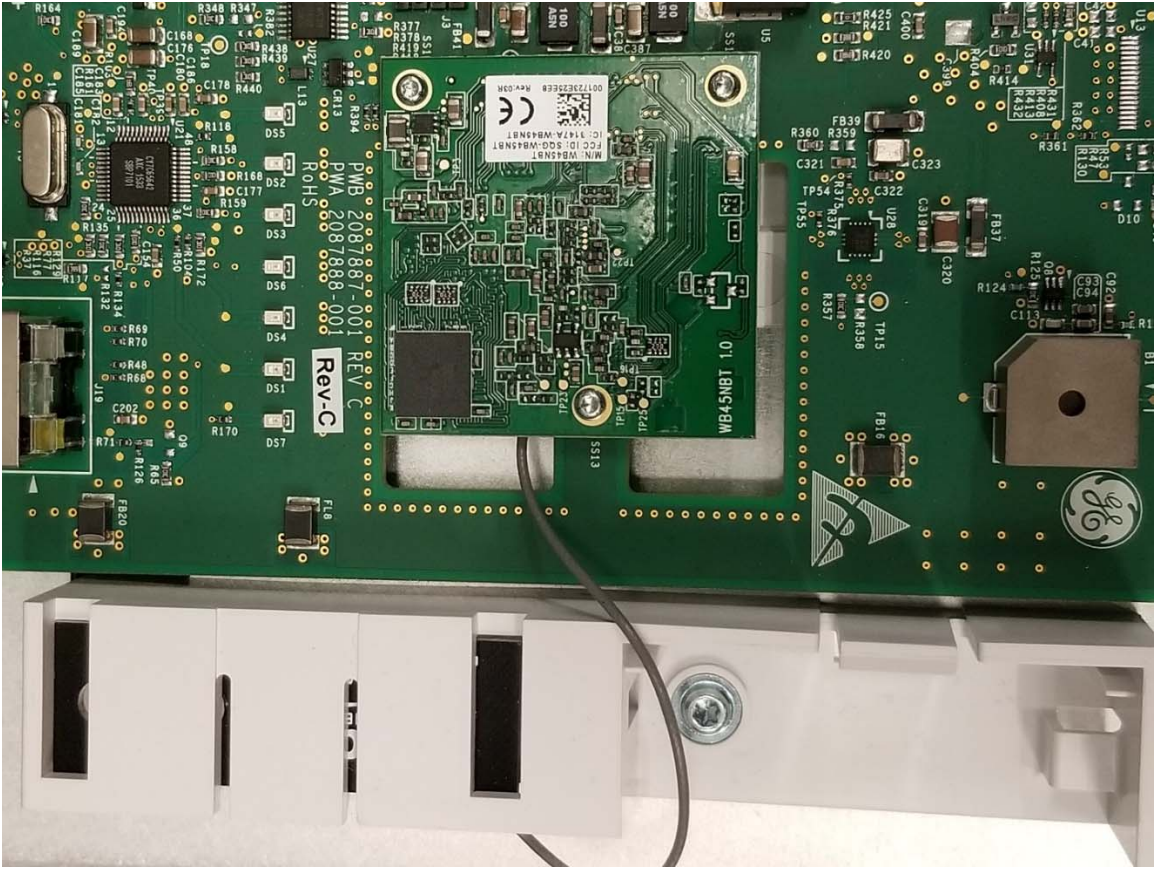

<u>LMA HOST INTERNAL PHOTOS</u>	
Company Name	GE Medical Systems Information Technologies
Host Name	Elo MAC VU360

RFID radio OEM-805N2AKU is located behind the keyboard of the host

LMA HOST INTERNAL PHOTOS

Company Name	GE Medical Systems Information Technologies
Host Name	Elo MAC VU360

LMA HOST INTERNAL PHOTOS

Company Name	GE Medical Systems Information Technologies
Host Name	Elo MAC VU360

WB45NBT Radio

WL18MODGI Radio

Both radios are located behind the host display

LMA HOST INTERNAL PHOTOS	
Company Name	GE Medical Systems Information Technologies
Host Name	Elo MAC VU360

Photos of WB45NBT Radio

LMA HOST INTERNAL PHOTOS