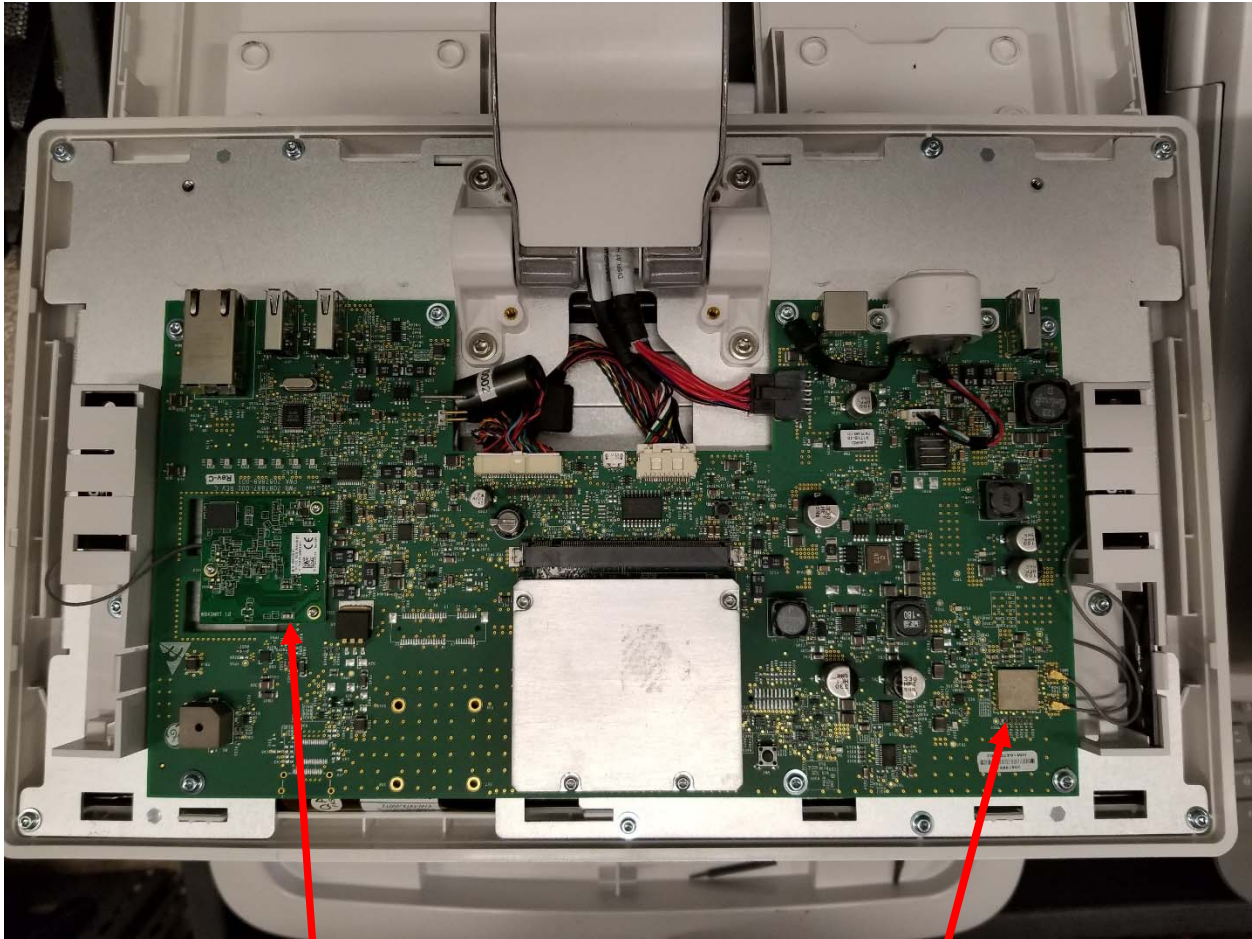

LMA HOST INTERNAL PHOTOS

Company Name	GE Medical Systems Information Technologies
Host Name	Elo MAC VU360

WB45NBT Radio

WL18MODGI Radio

Both radios are located behind the host display