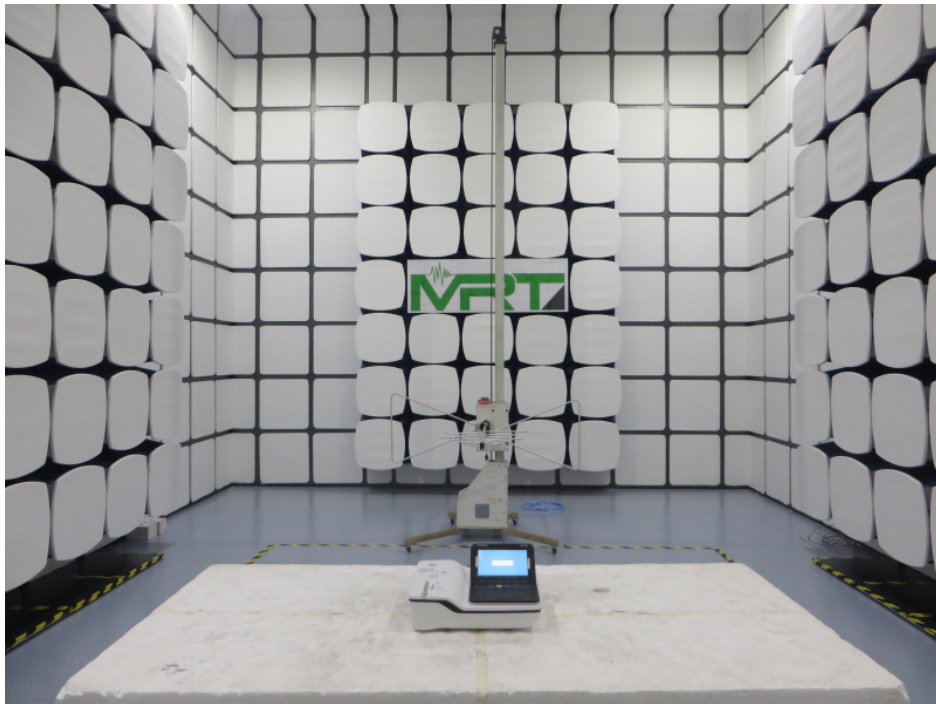

Test Setup Photos for Wi-Fi Functions

Description: Front view of Conducted Emission Test Setup

Description: Radiated Emission Test Setup for 9kHz ~ 30MHz

Description: Radiated Emission Test Setup for 30MHz ~ 1GHz

Description: Radiated Emission Test Setup for 1GHz ~ 18GHz

Description: Radiated Emission Test Setup for 18GHz ~ 40GHz

Description: Conducted Test Setup