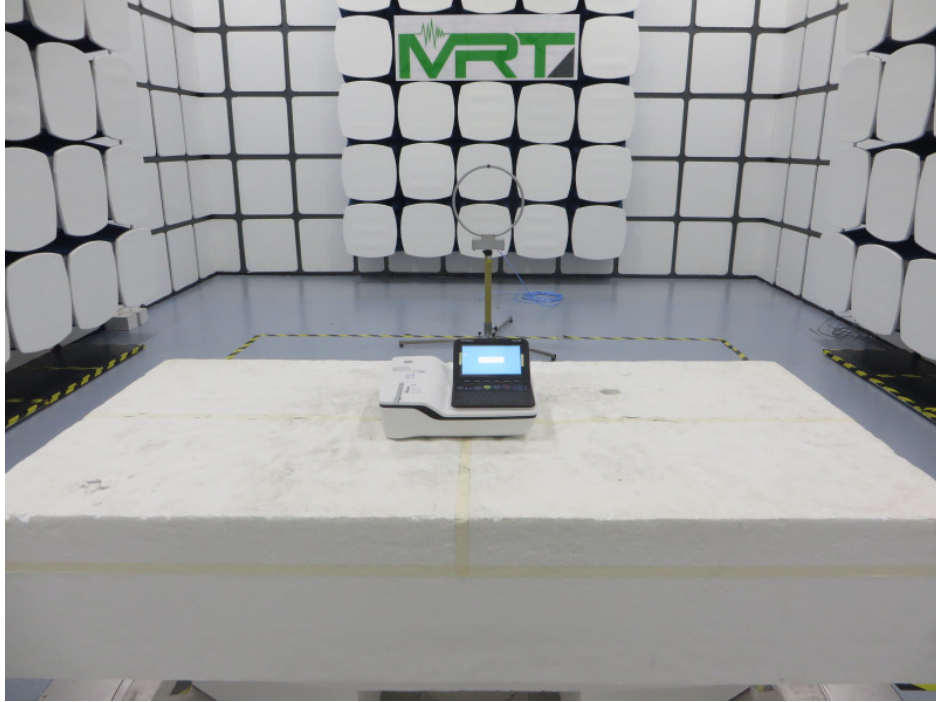

Test Setup Photos for Wi-Fi Functions

Description: Front view of Conducted Emission Test Setup

Description: Radiated Emission Test Setup for 9kHz ~ 30MHz

Description: Radiated Emission Test Setup for 30MHz ~ 1GHz

Description: Radiated Emission Test Setup for 1GHz ~ 18GHz

Description: Radiated Emission Test Setup for 18GHz ~ 40GHz

Description: Conducted Test Setup