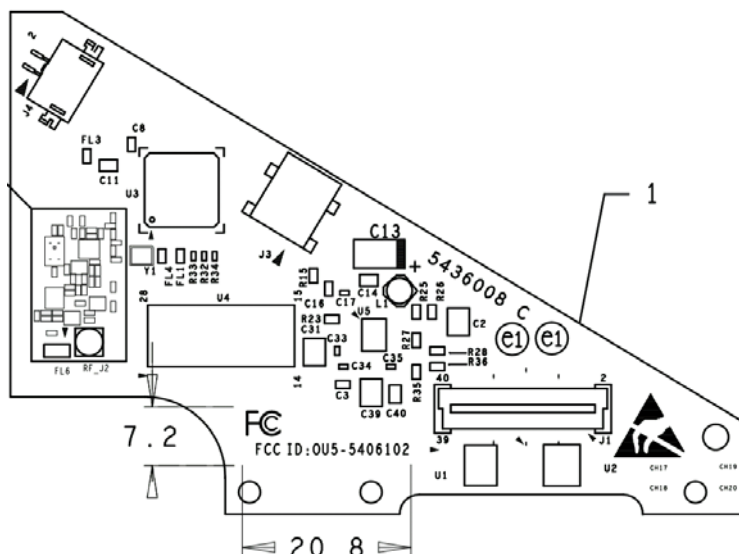

FCC ID:OU5-5406102

Label Drawing

(Actual size, all dimensions shown are in mm)