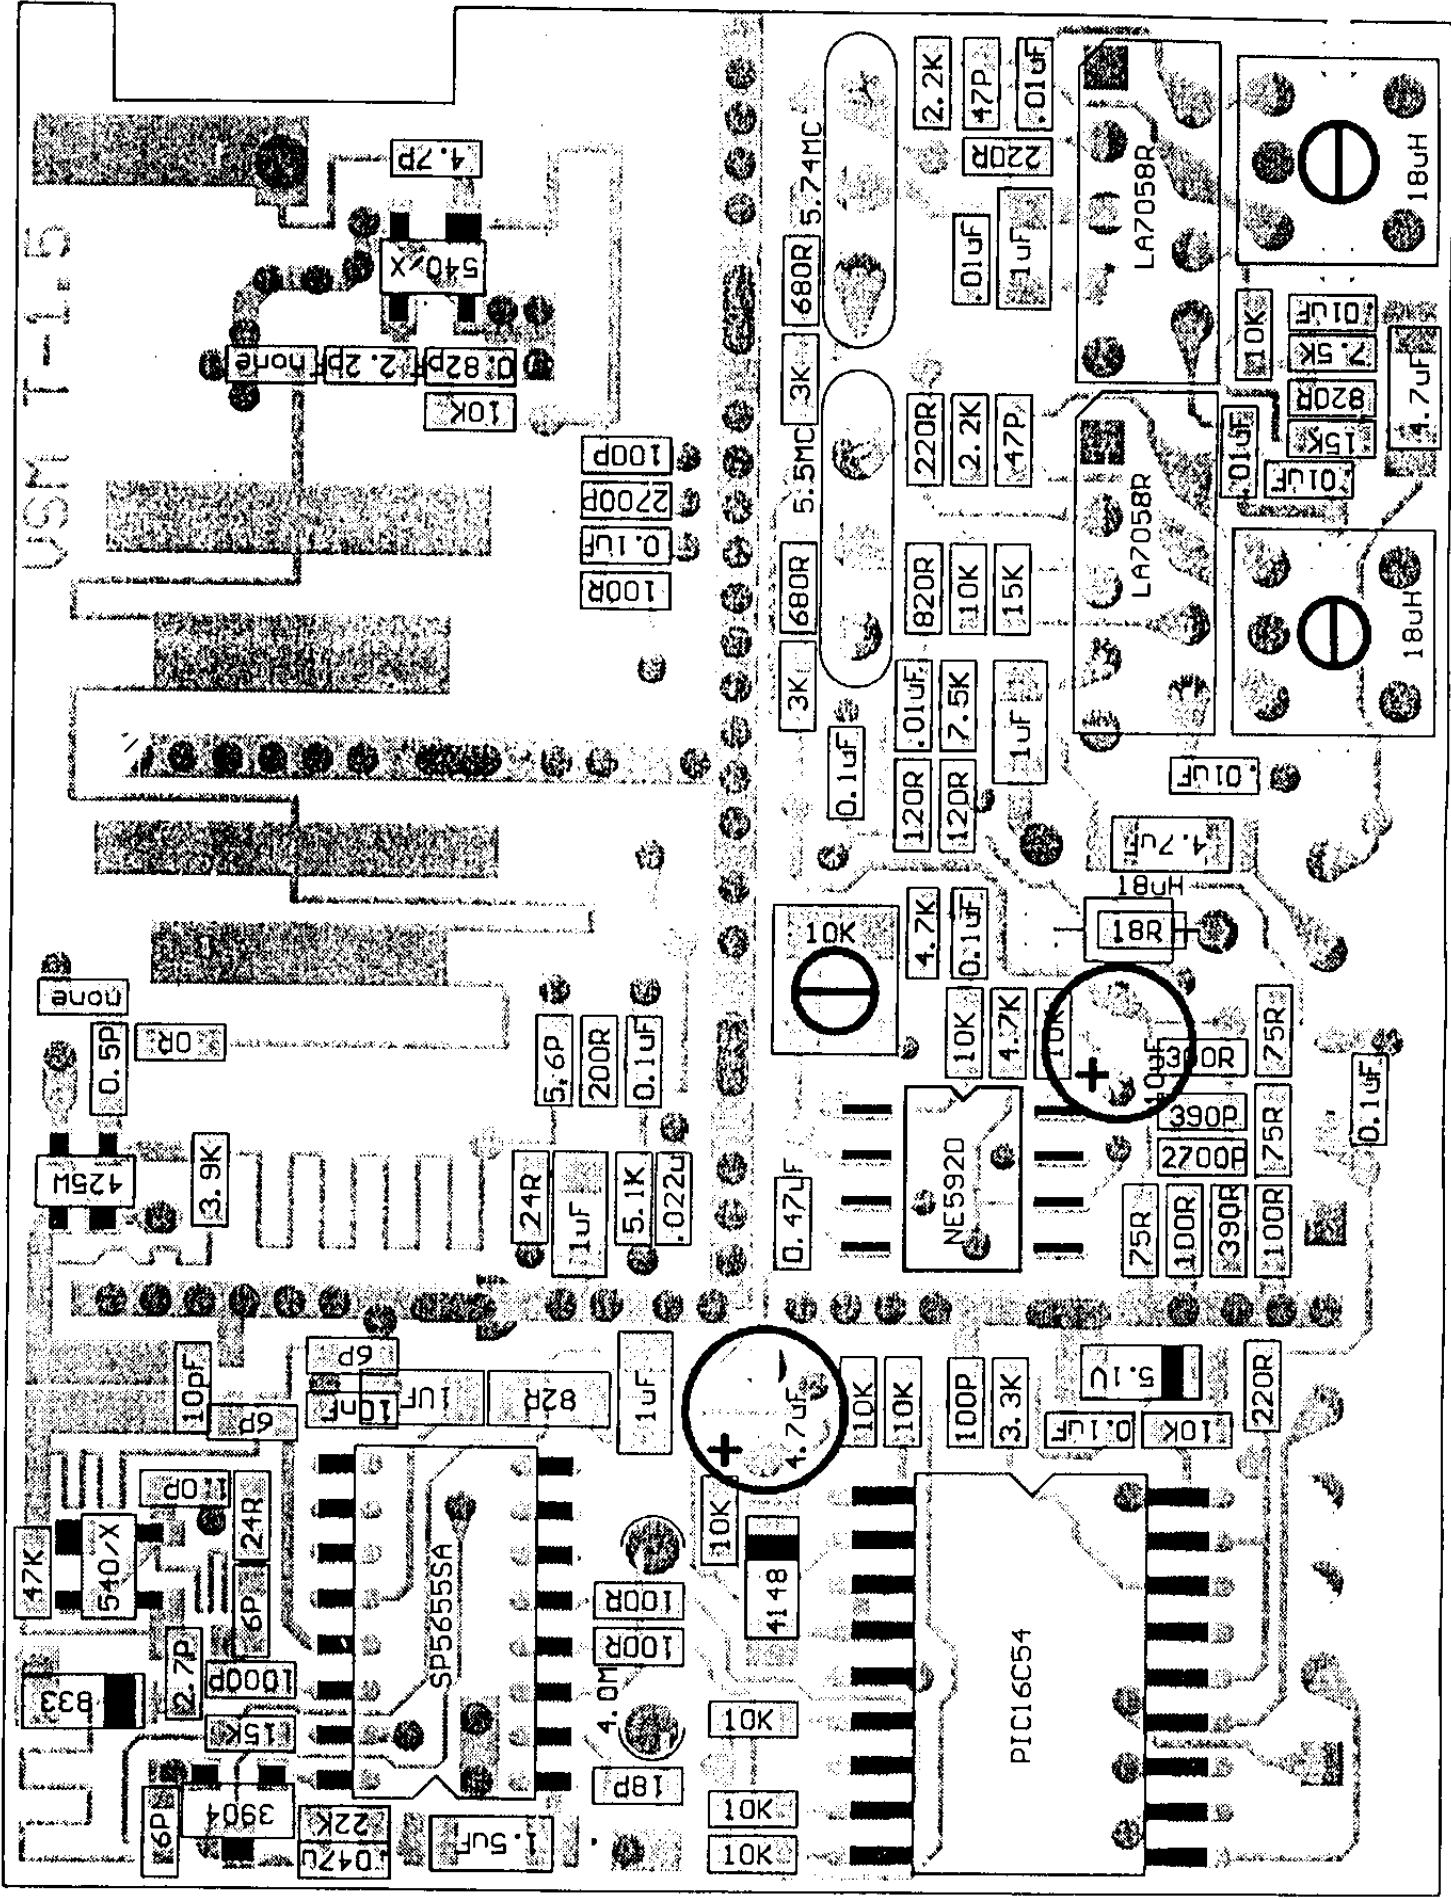

USM T-1.5

425M
none
0.5P
OR

833

6P

3904

15K

1000P

6P

24R

2.7P

540>X

47K

10PF

6P

3.9K

OR

0.5P

0.42u

22K

1.5uF

3904

6P

1000P

15K

24R

6P

2.7P

540>X

47K

SP5655SA

1uF

82R

6P

10PF

425M

OR

0.5P

10K

10K

10K

100R

100R

10K

4148

10K

10K

4.7uF

10K

10K

0.1uF

3K

680R

5.5MC

3K

680R

5.74MC

10K

4.7P

1.5uF

22K

3904

6P

1000P

15K

24R

6P

2.7P

540>X

47K

10K

10K

0.1uF

3K

680R

5.5MC

3K

680R

5.74MC

10K

100R

100R

10K

4148

10K

10K

4.7uF

10K

10K

0.1uF

3K

680R

5.5MC

3K

680R

5.74MC

100R

0.1uF

2200P

100P

10K

100R

100R

10K

4148

10K

10K

4.7uF

10K

10K

0.1uF

3K

680R

5.5MC

3K

680R

5.74MC

100R

0.1uF

2200P

100P

10K

100R

100R

10K

4148

10K

10K

4.7uF

10K

10K

0.1uF

3K

680R

5.5MC

3K

680R

5.74MC

100R

0.1uF

2200P

100P

10K

100P

3.3K

PIC16C54

5.1u

220R

10K

0.1uF

10K

100R

390R

100R

75R

100R

75R

75R

100R

75R

75R

75R

75R

75R

100P

3.3K

PIC16C54

5.1u

220R

10K

0.1uF

10K

100R

390R

100R

75R

100R

75R

75R

100R

75R

75R

75R

75R

75R

100P

3.3K

PIC16C54

5.1u

220R

10K

0.1uF

10K

100R

390R

100R

75R

100R

75R

75R

100R

75R

75R

75R

75R

75R

100P

3.3K

PIC16C54

5.1u

220R

10K

0.1uF

10K

100R

390R

100R

75R

100R

75R

75R

100R

75R

75R

75R

75R

75R

100P

3.3K

PIC16C54

5.1u

220R

10K

0.1uF

10K

100R

390R

100R

75R

100R

75R

75R

100R

75R

75R

75R

75R

75R

100P

3.3K

PIC16C54

5.1u

220R

10K

0.1uF

10K

100R

390R

100R

75R

100R

75R

75R

100R

75R

75R

75R

75R

75R

100P

3.3K

PIC16C54

5.1u

220R

10K

0.1uF

10K

100R

390R

100R

75R

100R

75R

75R

100R

75R

75R

75R

75R

75R