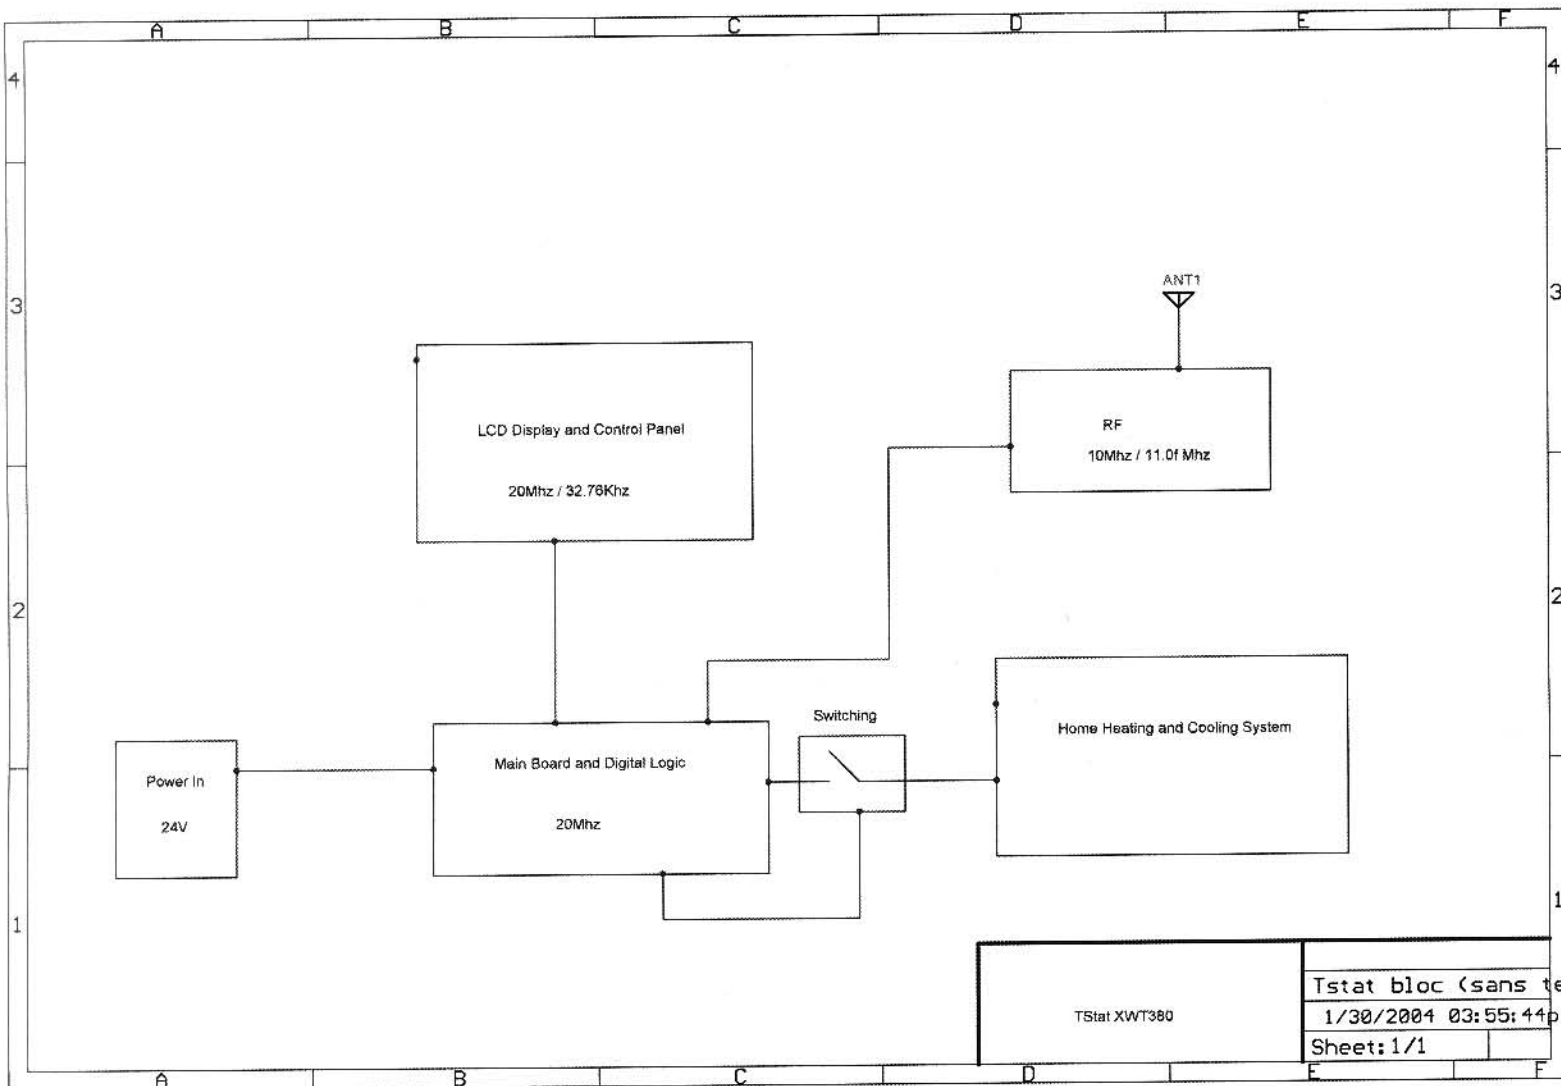

Exhibit F: Block Diagram
Xanboo
XWT380 Thermostat Transmitter

Tstat bloc (sans tel
1/30/2004 03:55:44p
Sheet: 1/1