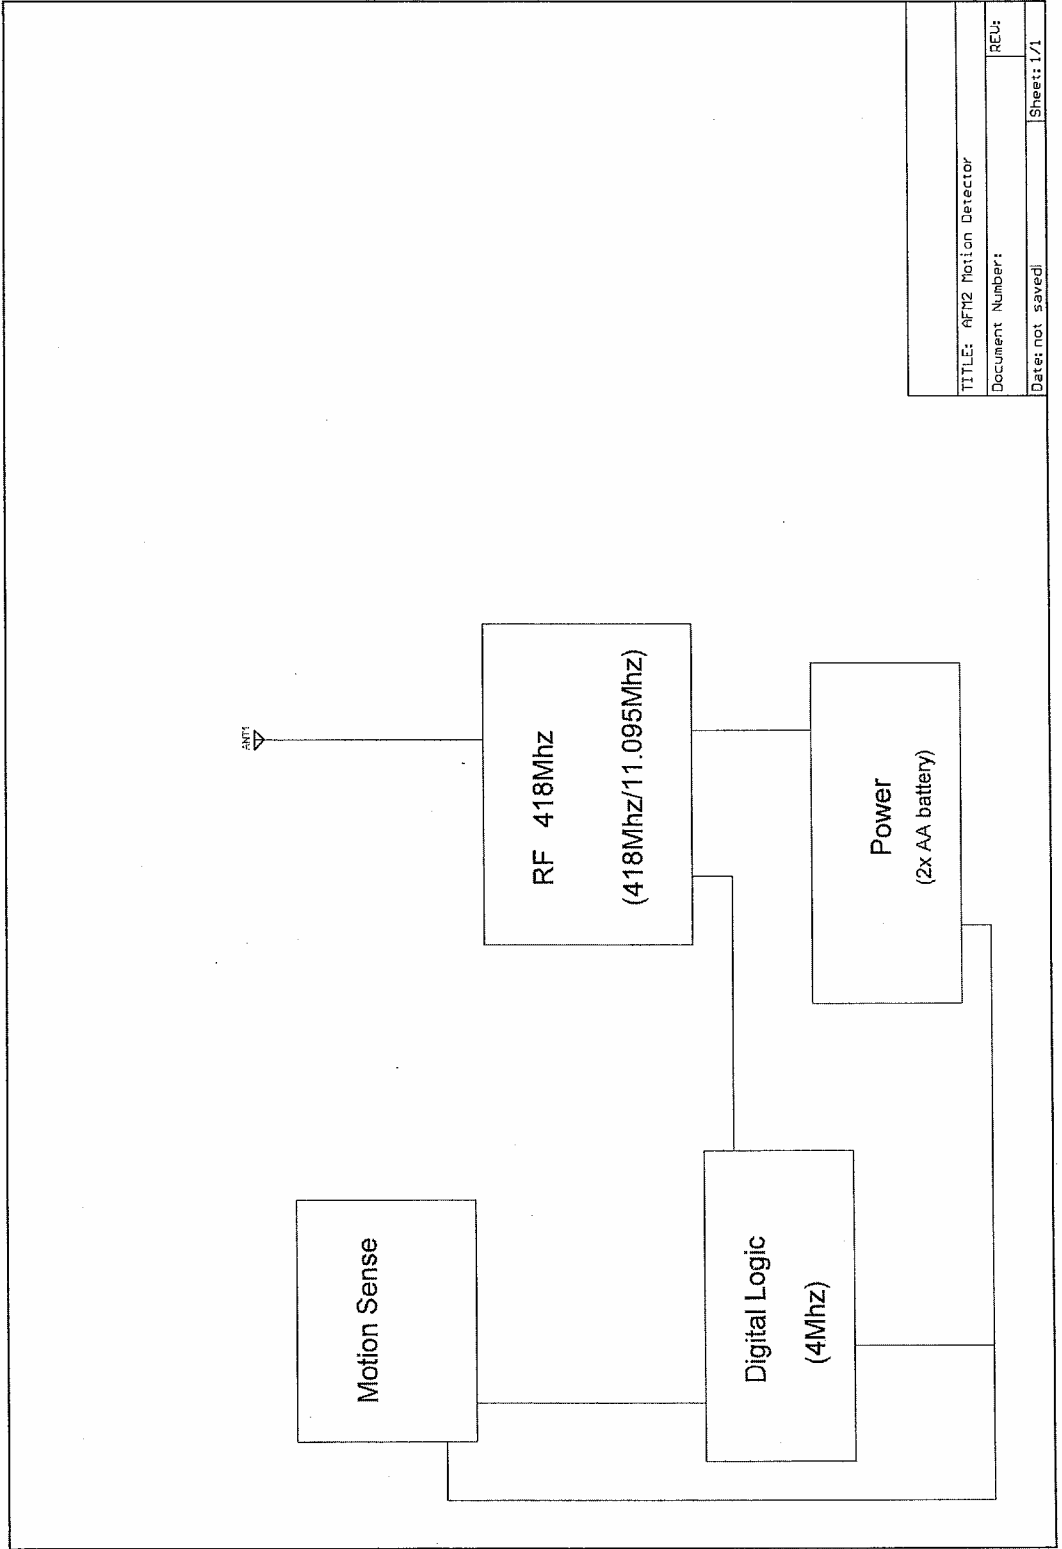

Exhibit F: Block Diagram
Xanboo
XWS50M Motion Detector Transmitter

TITLE: RF12 Motion Detector

Document Number: REU:

Date: not saved

Sheet: 1/1