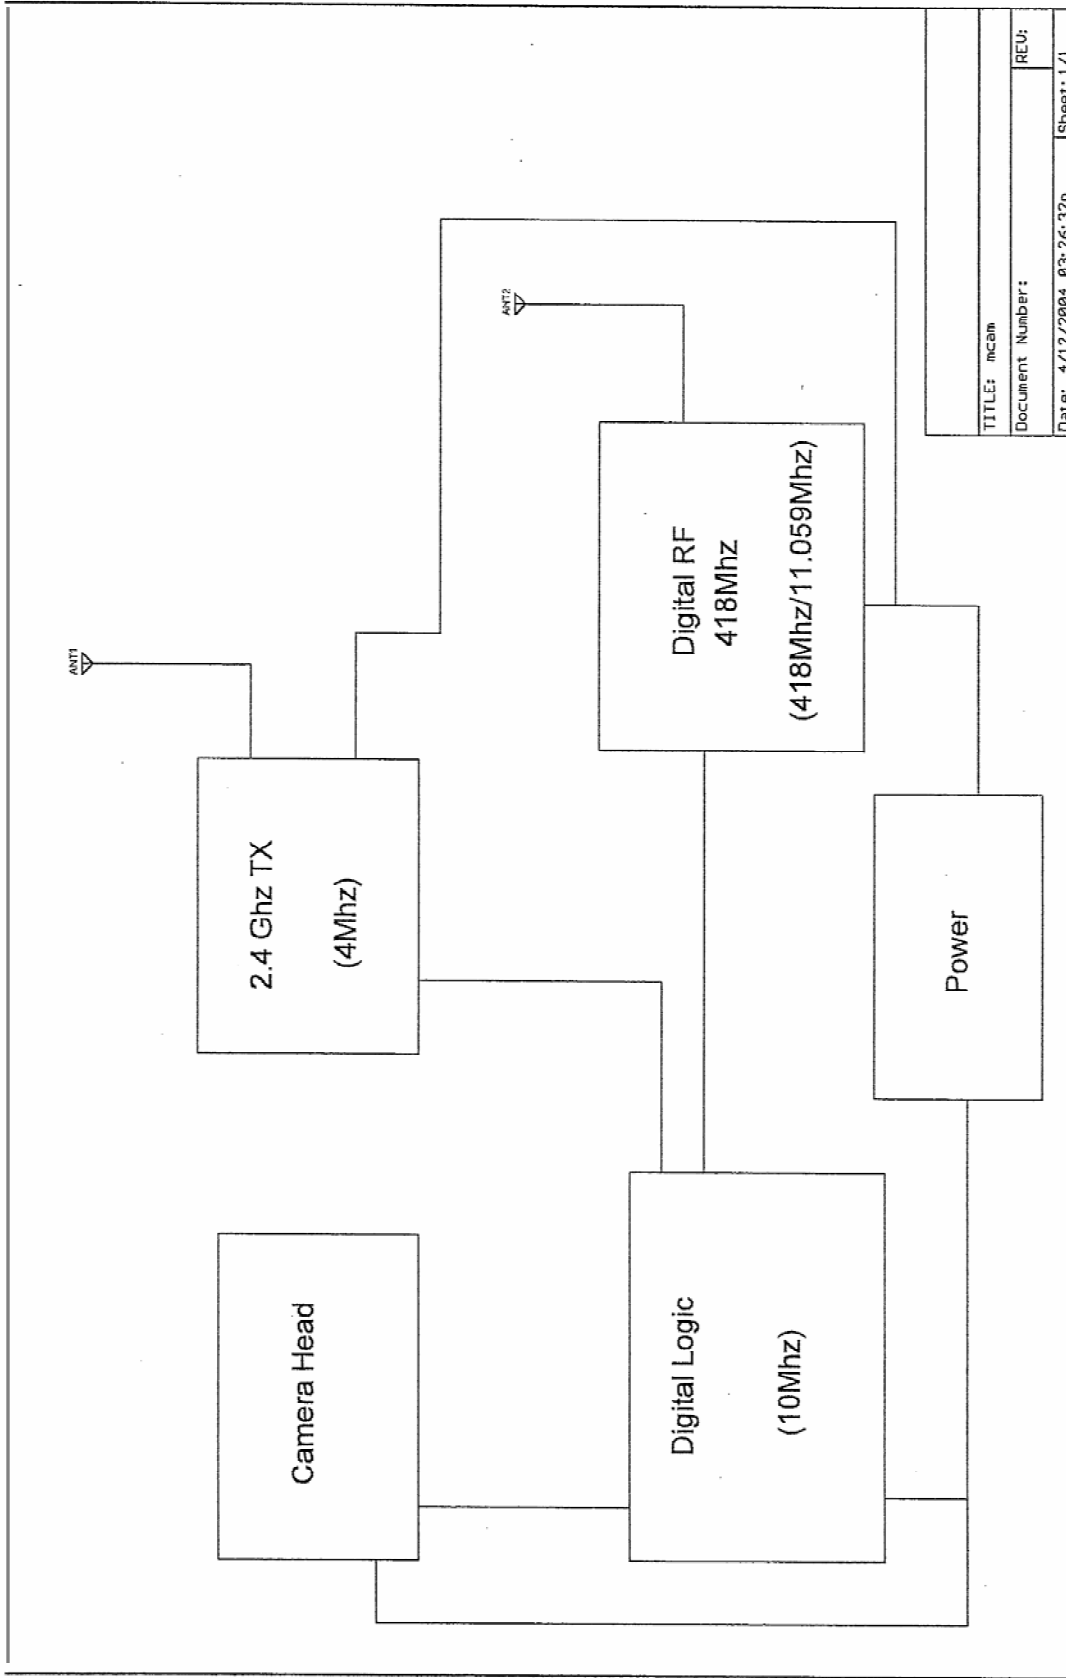

Exhibit F: Block Diagram
Xanboo
Mcam XWC900 Security Camera Transmitter

TITLE: mcam	REV:
Document Number:	
Date: 4/12/2004 03:26:32p	Sheet: 1/1