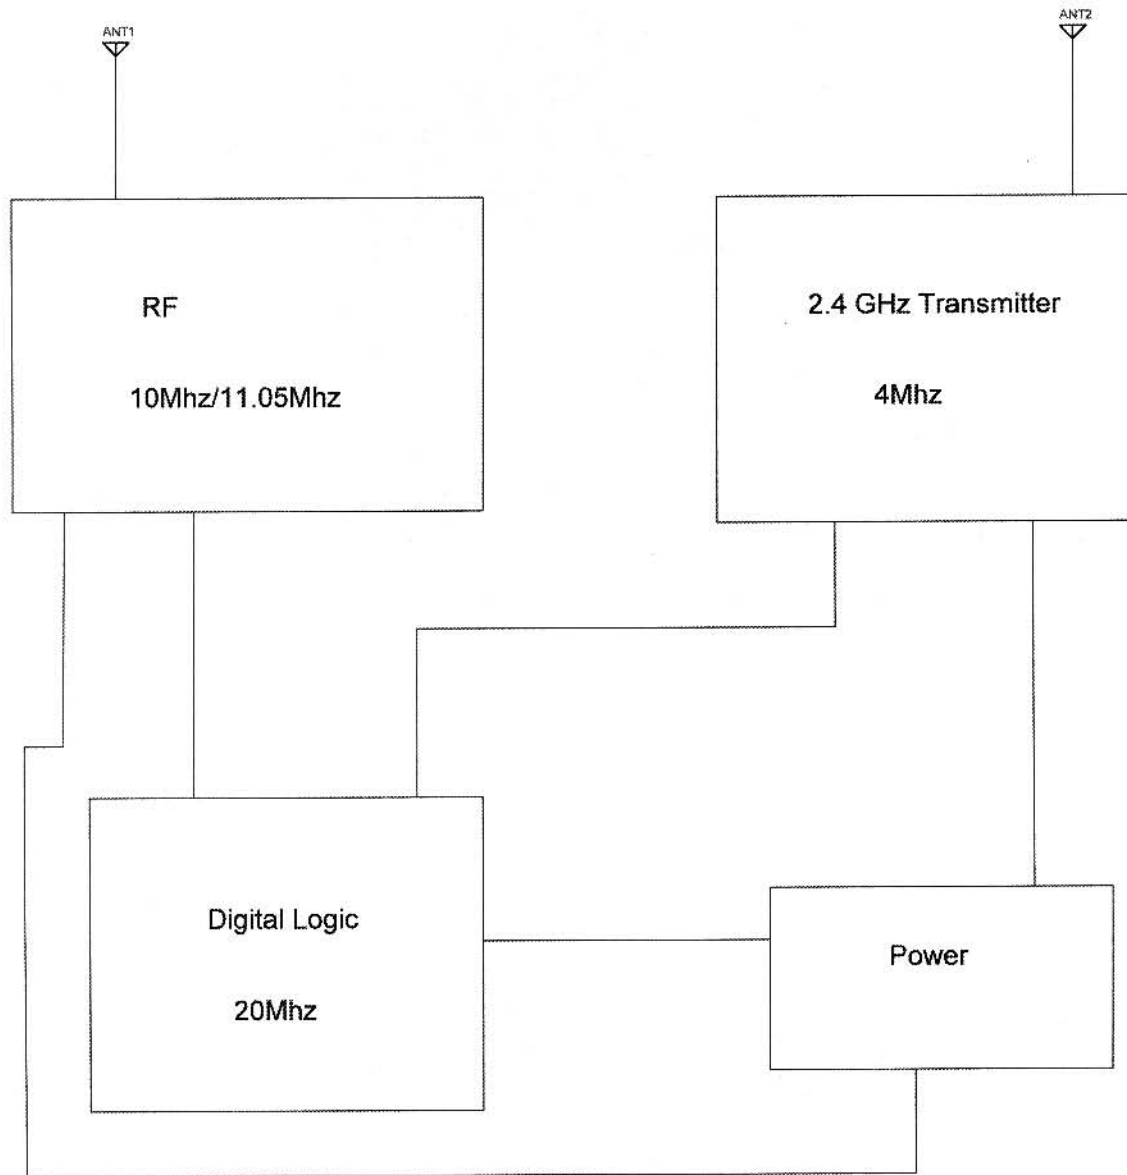

Exhibit F: Block Diagram
Xanboo
Security Camera, Model XWC700

XWC700 Security Camera	
TITLE: xwc700bloc	
Document Number:	REV:
Date: 2/03/2004 12:14:12p	Sheet: 1/1