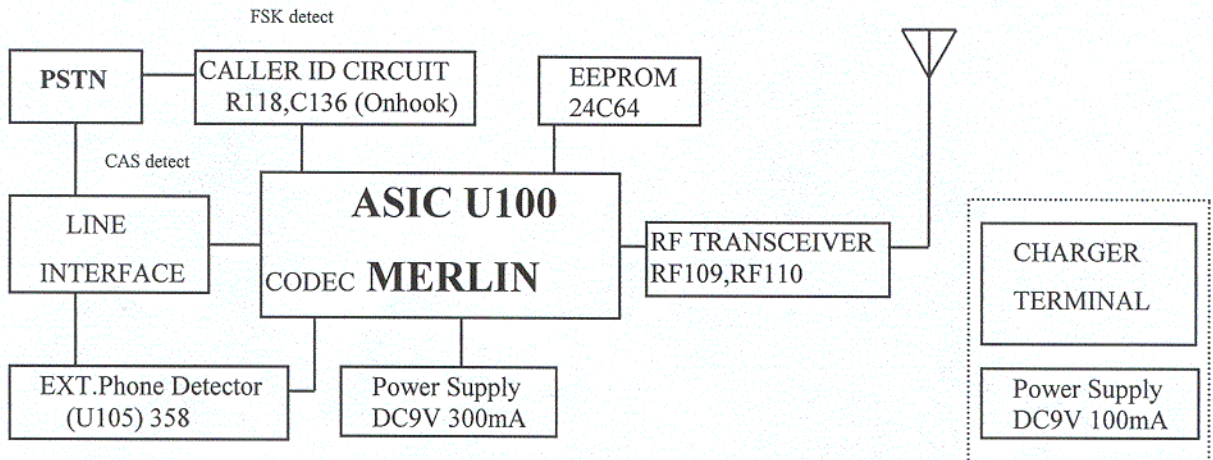

IBM3920 System Block Diagram

IBM3920 RF Block Diagram

SONUS TELECOM, INC.
 FCC ID : OU3IBM3920
 JOB # : 244AK1-1

EXHIBIT # : 3A

IBM3920 CODEC Block Diagram

IBM3920HAND SYSTEM

IBM3920BASE SYSTEM

IBM-3920 Spread Spectrum Telephone System Architecture