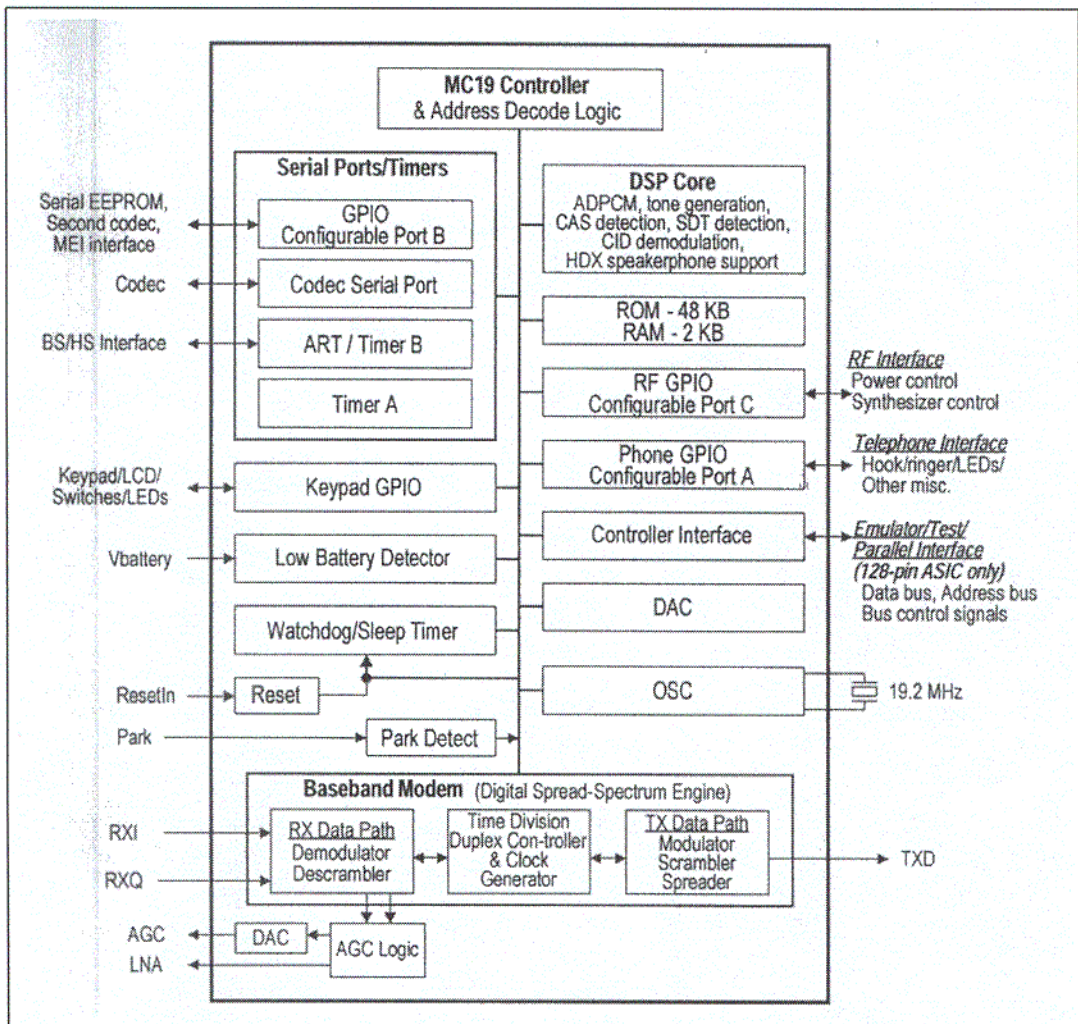

IBM3920 System Block Diagram

IBM3920 RF Block Diagram

SONUS TELECOM, INC.
 FCC ID : OU3IBM3920
 JOB # : 244AK1-1

EXHIBIT # : 3A

IBM3920 CODEC Block Diagram

IBM3920HAND SYSTEM

IBM3920BASE SYSTEM

IBM-3920 Spread Spectrum Telephone System Architecture

IBM3920 ASIC Block Diagram