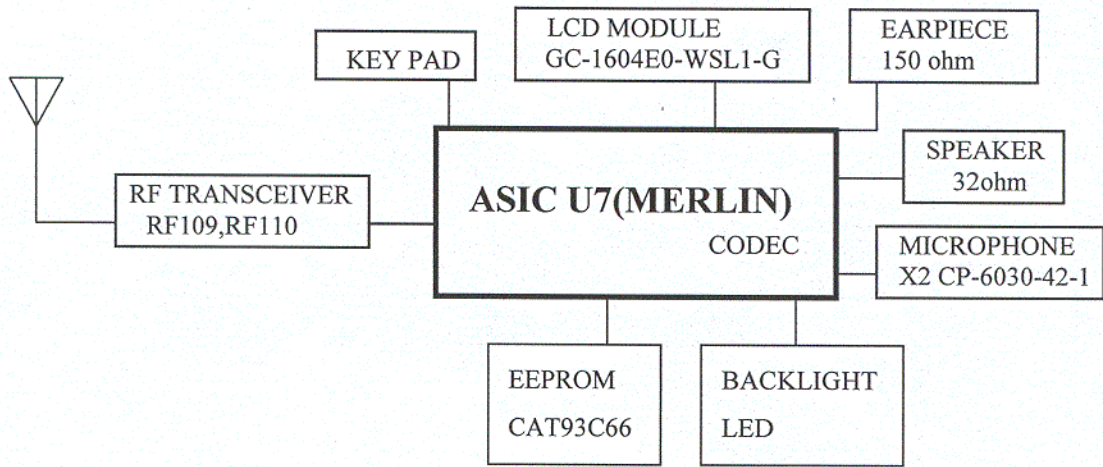

IBM3920 System Block Diagram

IBM3920 RF Block Diagram

SONUS TELECOM, INC.
 FCC ID : OU3IBM3920
 JOB # : 244AK1-1

EXHIBIT # : 3A

IBM3920 CODEC Block Diagram

IBM3920HAND SYSTEM

IBM3920BASE SYSTEM

IBM-3920 Spread Spectrum Telephone System Architecture

IBM3920 ASIC Block Diagram