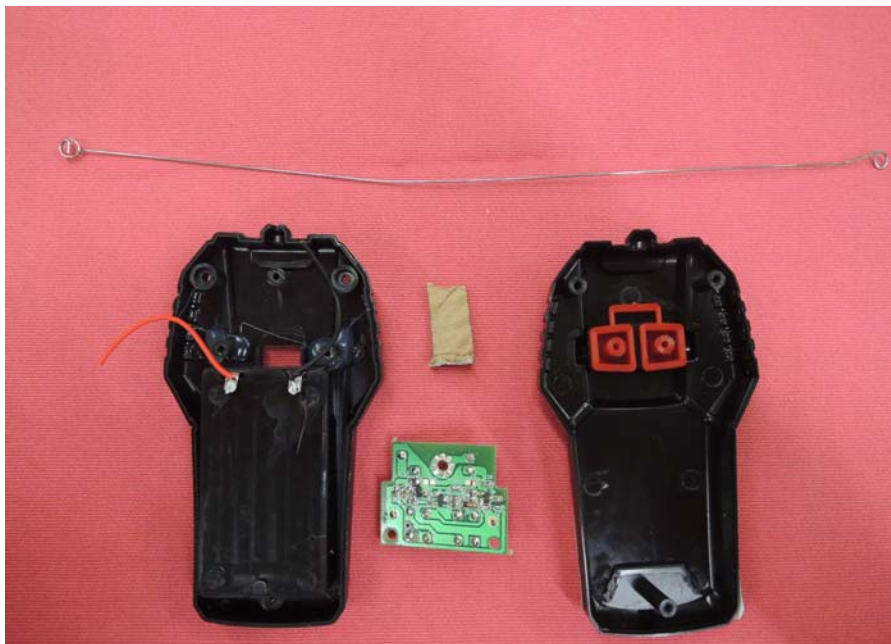

INTERTEK TESTING SERVICE

Report No.: 14041831HKG-001

Equipment Photographs

Model : 1026021

(Internal)

INTERTEK TESTING SERVICE

Report No.: 14041831HKG-001

Equipment Photographs

Model : 1026021

(Internal)

INTERTEK TESTING SERVICE

Report No.: 14041831HKG-001

Equipment Photographs

Model : 1026021

(Internal)