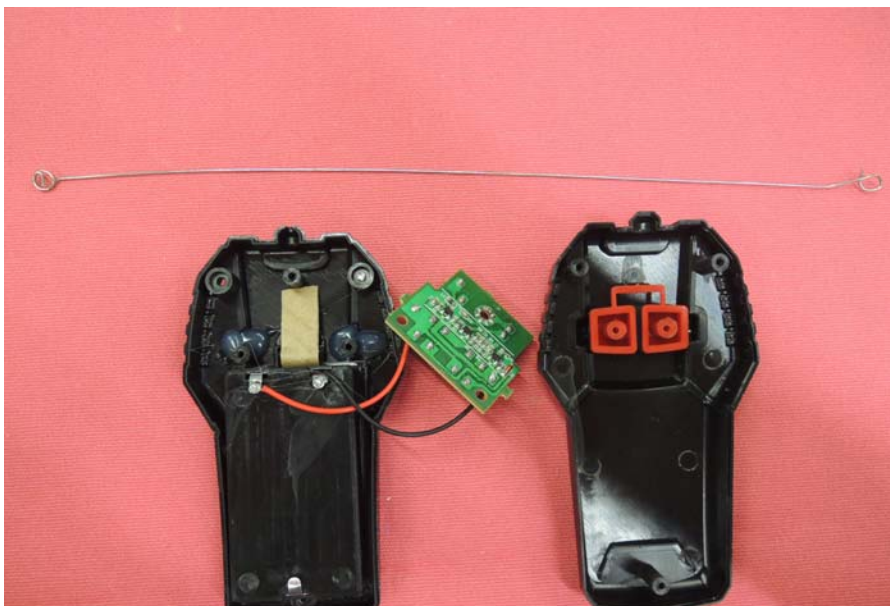

INTERTEK TESTING SERVICE

Report No.: 14041829HKG-001

Equipment Photographs

Model : 1026021

(Internal)

INTERTEK TESTING SERVICE

Report No.: 14041829HKG-001

Equipment Photographs

Model : 1026021

(Internal)