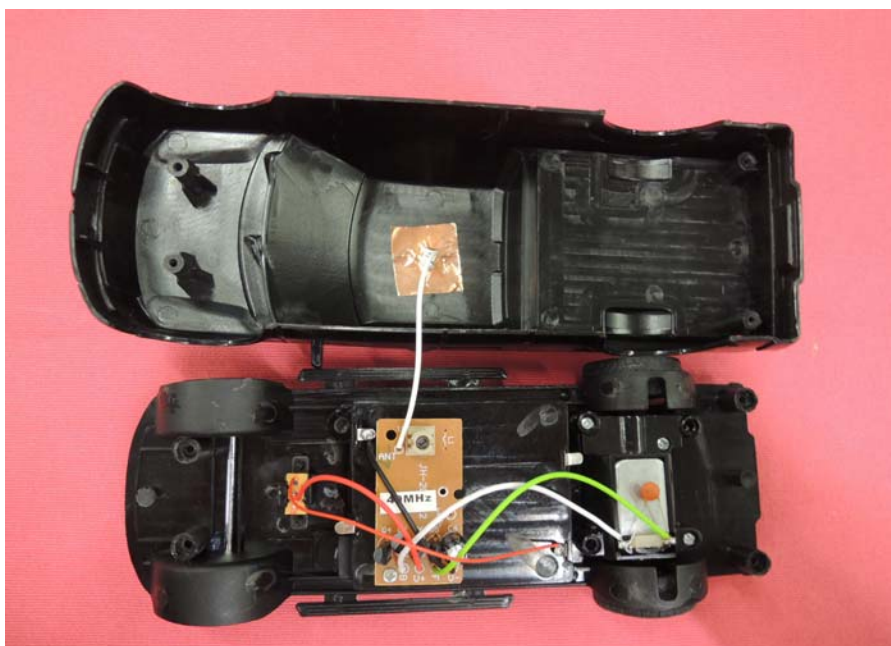

INTERTEK TESTING SERVICE

Report No.: 14041831HKG-002

Equipment Photographs

Model : 1026021

(Internal)

INTERTEK TESTING SERVICE

Report No.: 14041831HKG-002

Equipment Photographs

Model : 1026021

(Internal)

INTERTEK TESTING SERVICE

Report No.: 14041831HKG-002

Equipment Photographs

Model : 1026021

(Internal)