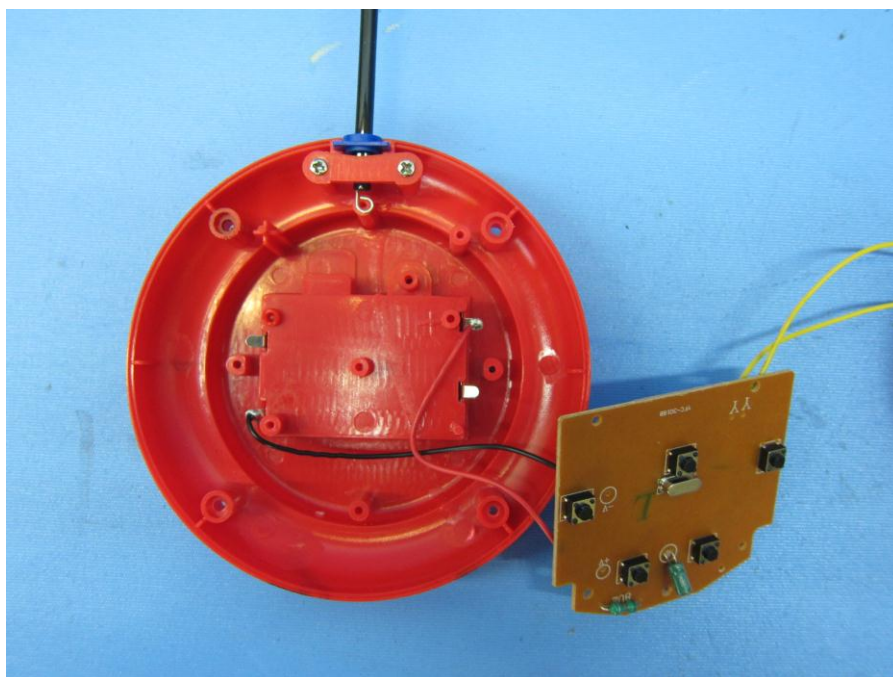

INTERTEK TESTING SERVICE

Report No.: 16120179HKG-001

Equipment Photographs

Model : AD11034

(Internal)

INTERTEK TESTING SERVICE

Report No.: 16120179HKG-001

Equipment Photographs

Model : AD11034

(Internal)

INTERTEK TESTING SERVICE

Report No.: 16120179HKG-001

Equipment Photographs

Model : AD11034

(Internal)