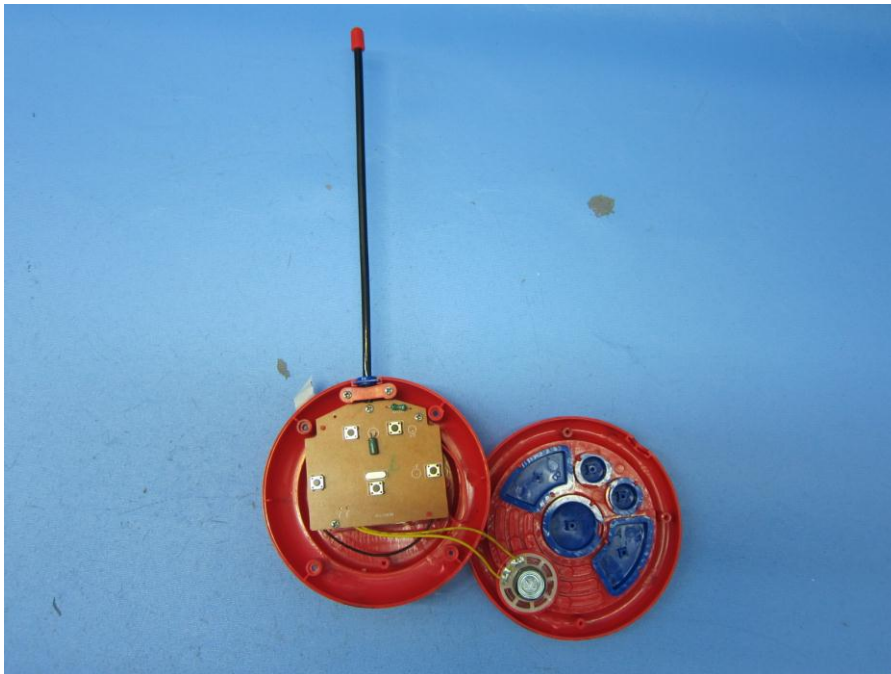

INTERTEK TESTING SERVICE

Report No.: 16120179HKG-001

Equipment Photographs

Model : AD11034

(Internal)

INTERTEK TESTING SERVICE

Report No.: 16120179HKG-001

Equipment Photographs

Model : AD11034

(Internal)

INTERTEK TESTING SERVICE

Report No.: 16120179HKG-001

Equipment Photographs

Model : AD11034

(Internal)